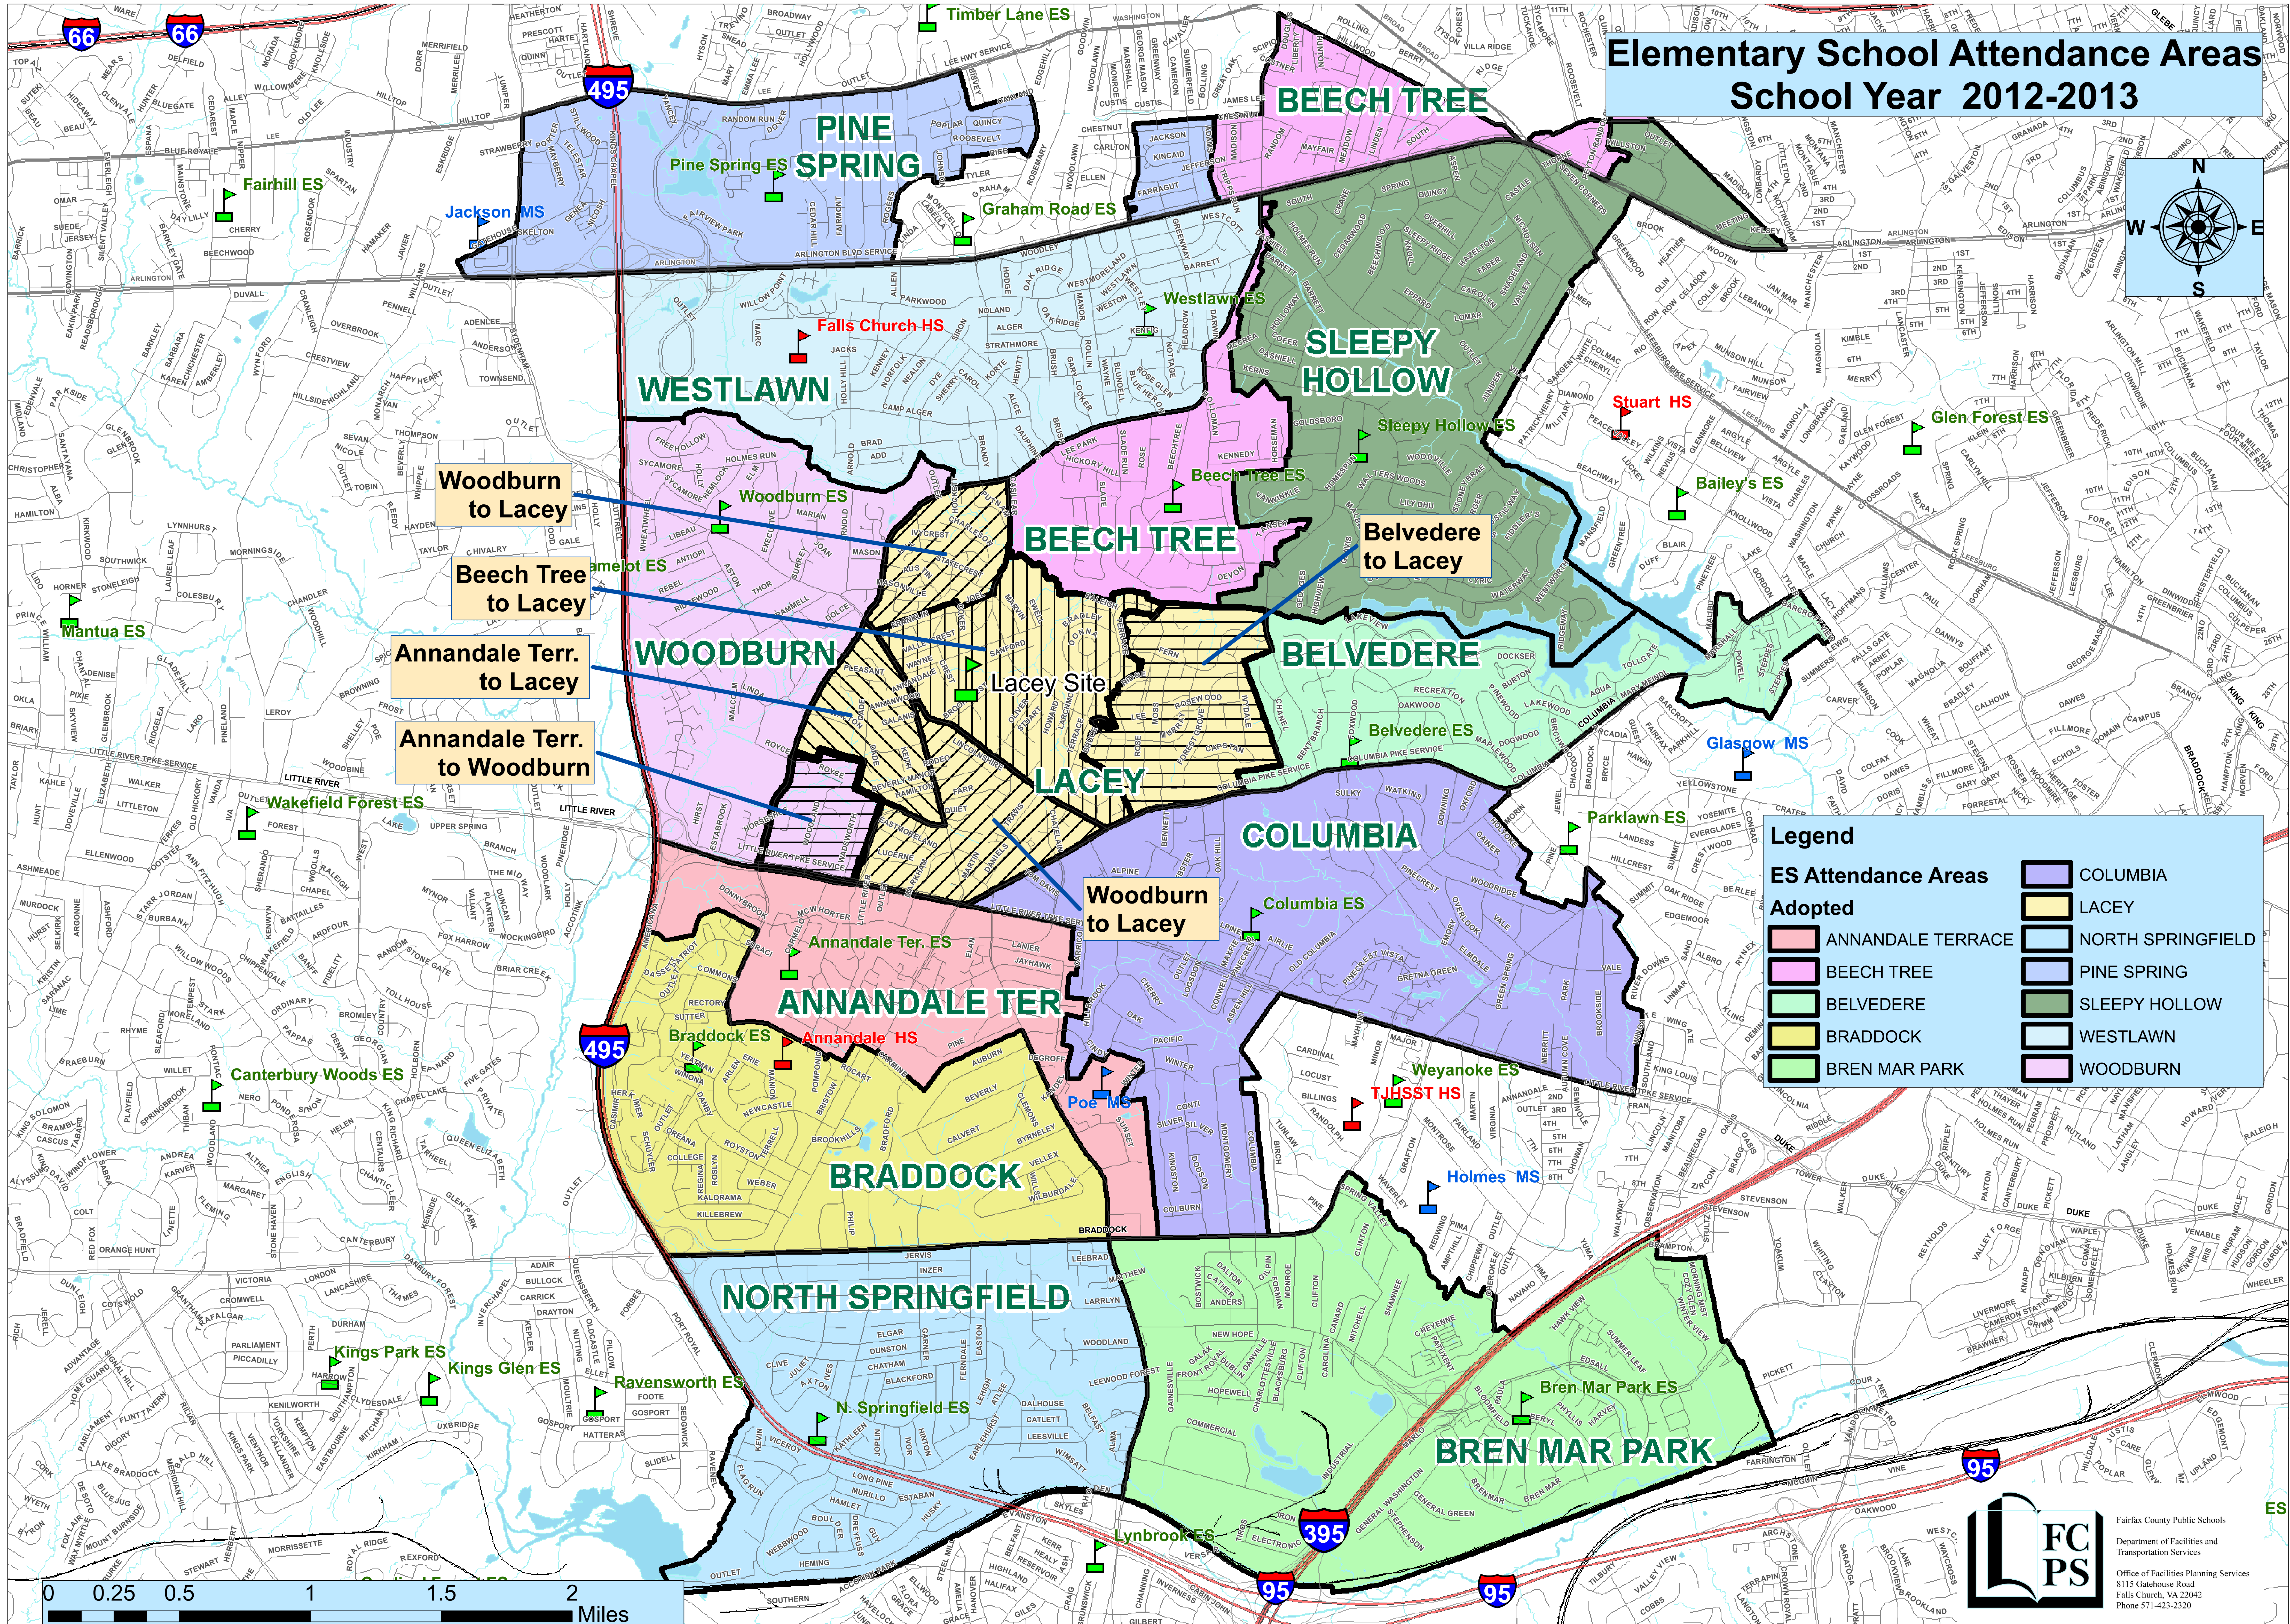

Annandale Regional Study School Board Adopted - July 28, 2011

Elementary School Attendance Areas School Year 2012-2013

Woodburn to Lacey
Beech Tree to Lacey
Annandale Terr. to Lacey
Annandale Terr. to Woodburn

Woodburn to Lacey

Legend	
ES Attendance Areas	COLUMBIA
Adopted	LACEY
ANNANDALE TERRACE	NORTH SPRINGFIELD
BEECH TREE	PINE SPRING
BELVEDERE	SLEEPY HOLLOW
BRADDOCK	WESTLAWN
BREN MAR PARK	WOODBURN