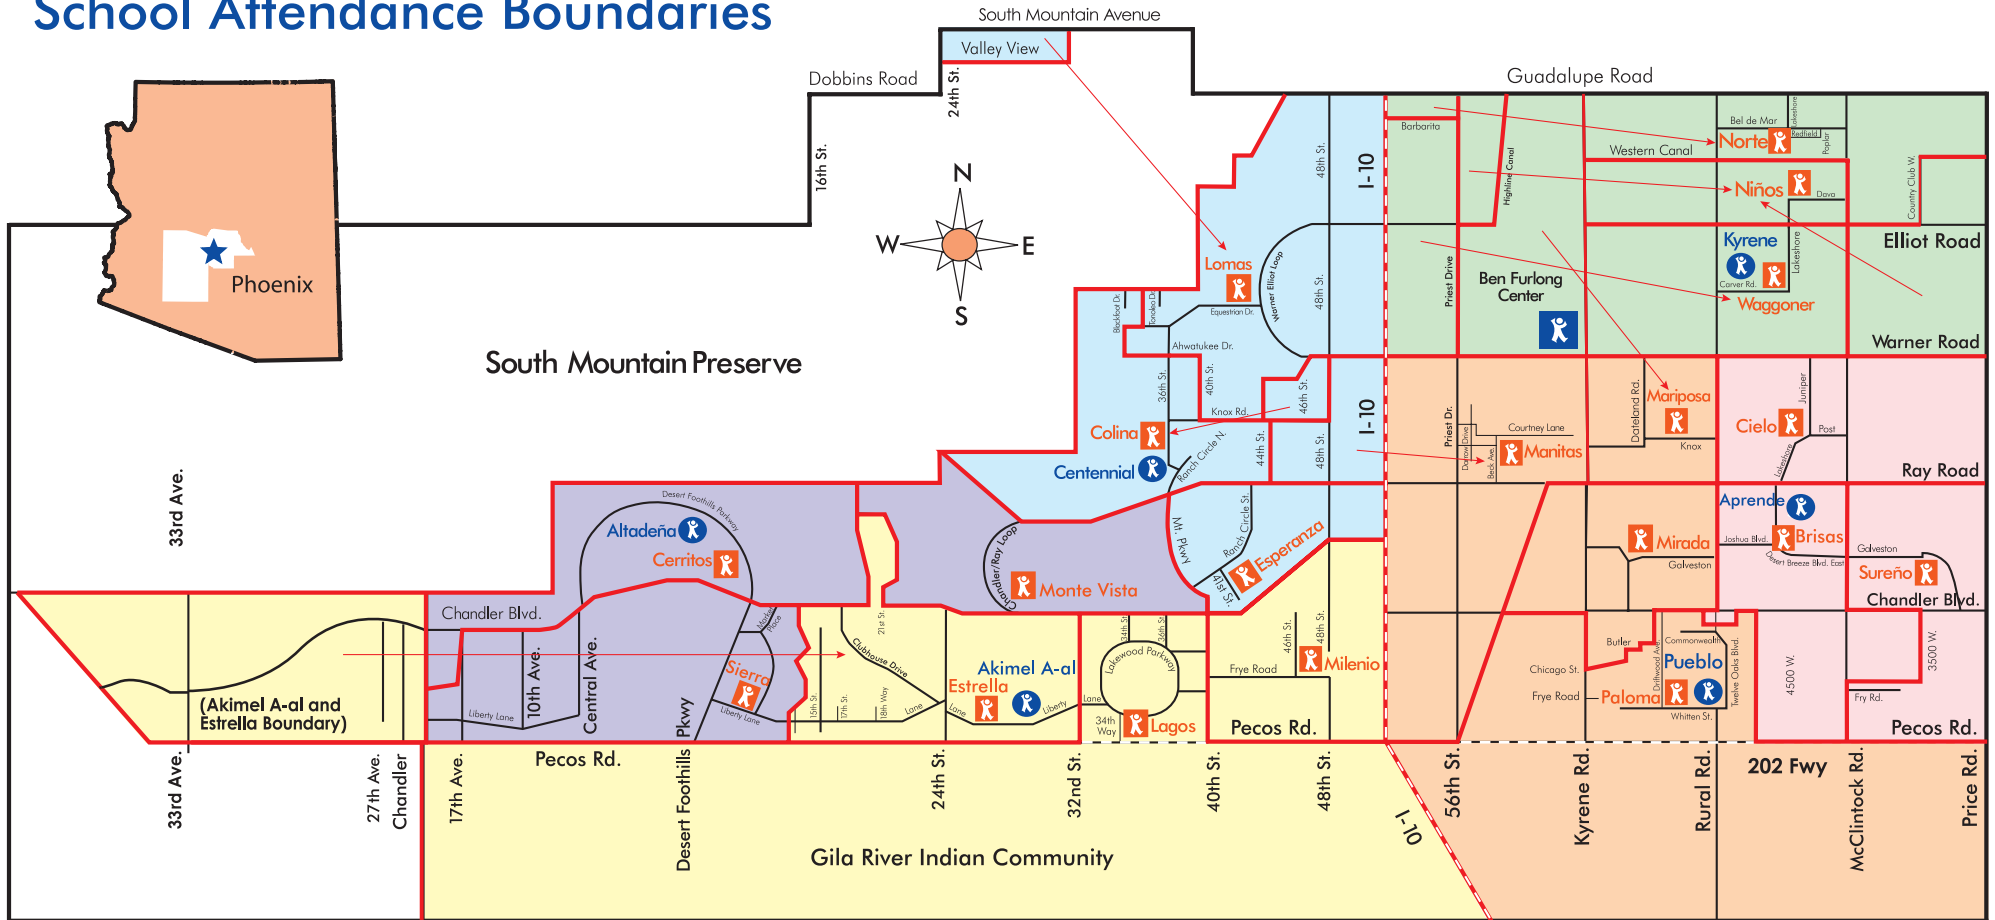

School Attendance Boundaries

The Kyrene School District covers 130 square miles in portions of Chandler, Guadalupe, Tempe, Phoenix and the Gila River Indian Community in Arizona. The district extends from Price Road on the east to 19th Avenue on the west, from Guadalupe Road on the north to the Maricopa County line on the south.

Middle School Boundaries

-  Centennial
-  Kyrene MS
-  Pueblo
-  Altadeña
-  Akimel A-al
-  Aprende
-  Middle School
-  Elementary School

Elementary School Boundaries

 Elementary School Boundaries