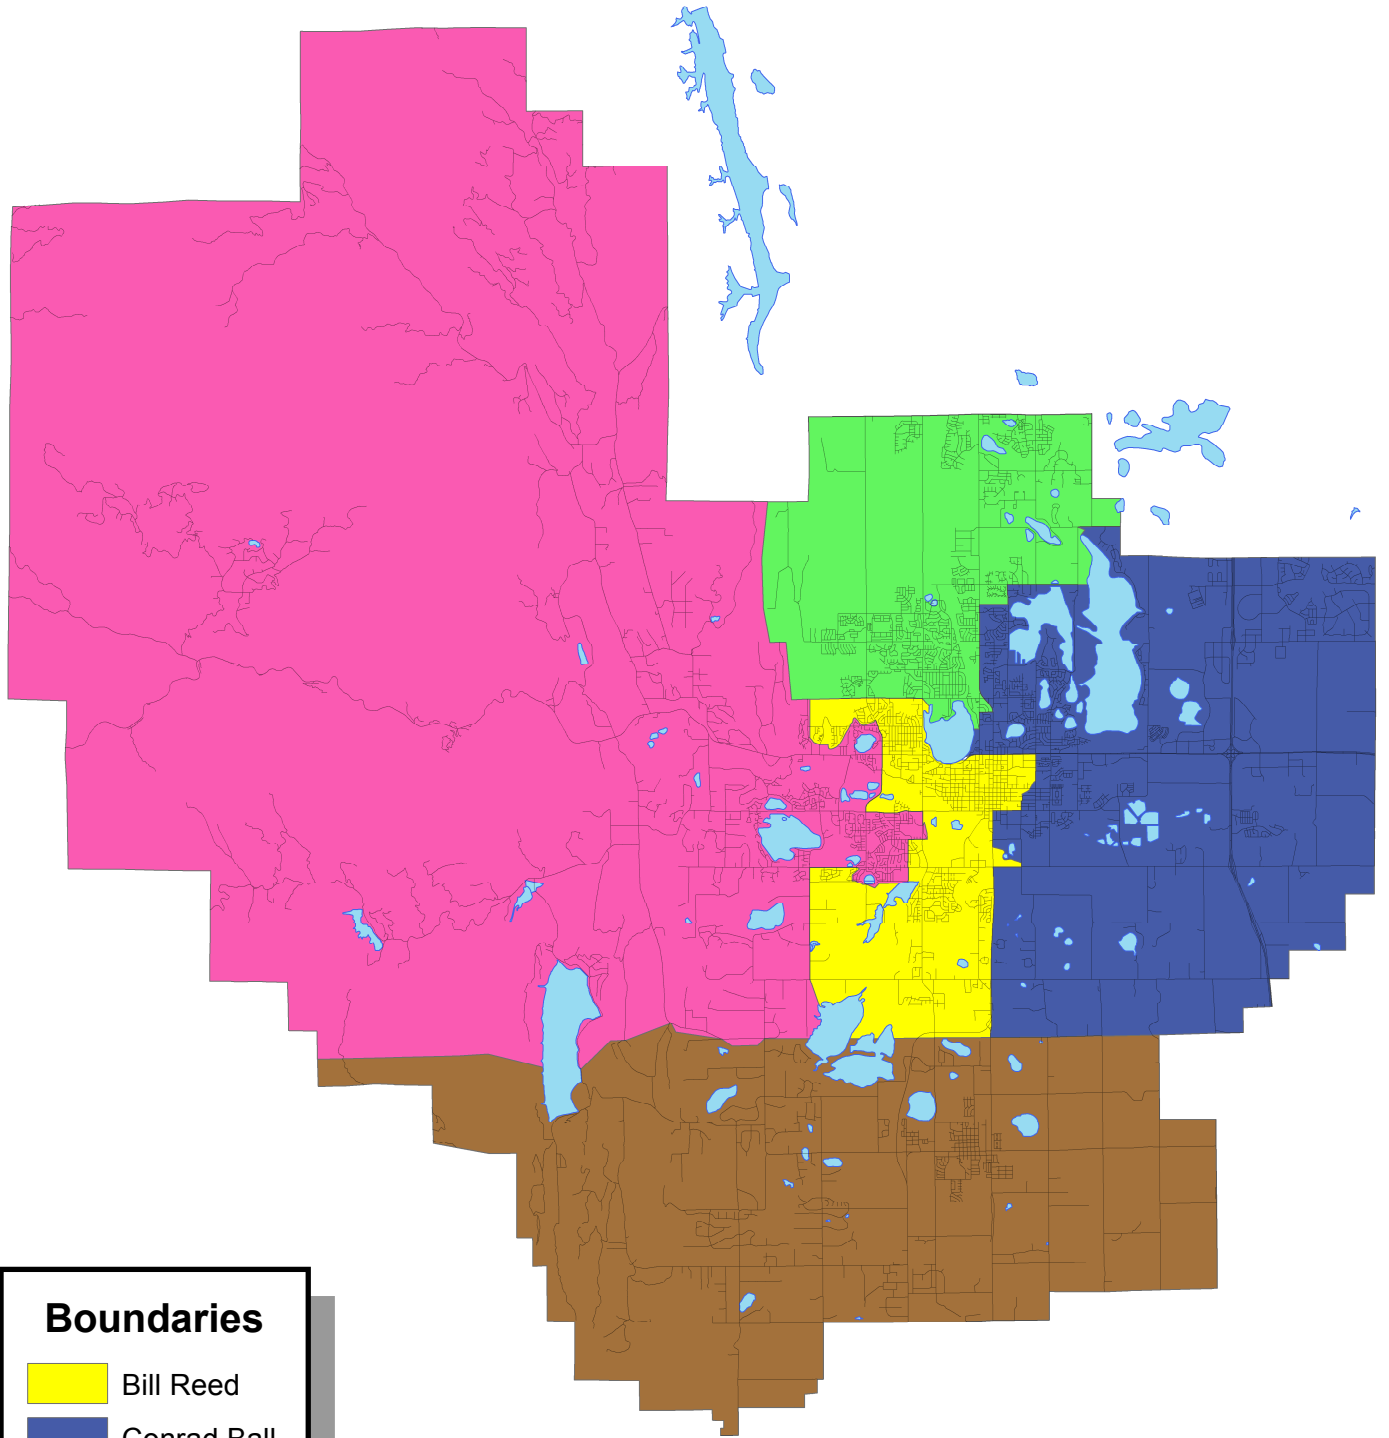

Thompson R2-J School District Middle School Boundaries

Boundaries

- Bill Reed
- Conrad Ball
- Lucile Erwin
- Turner
- Walt Clark