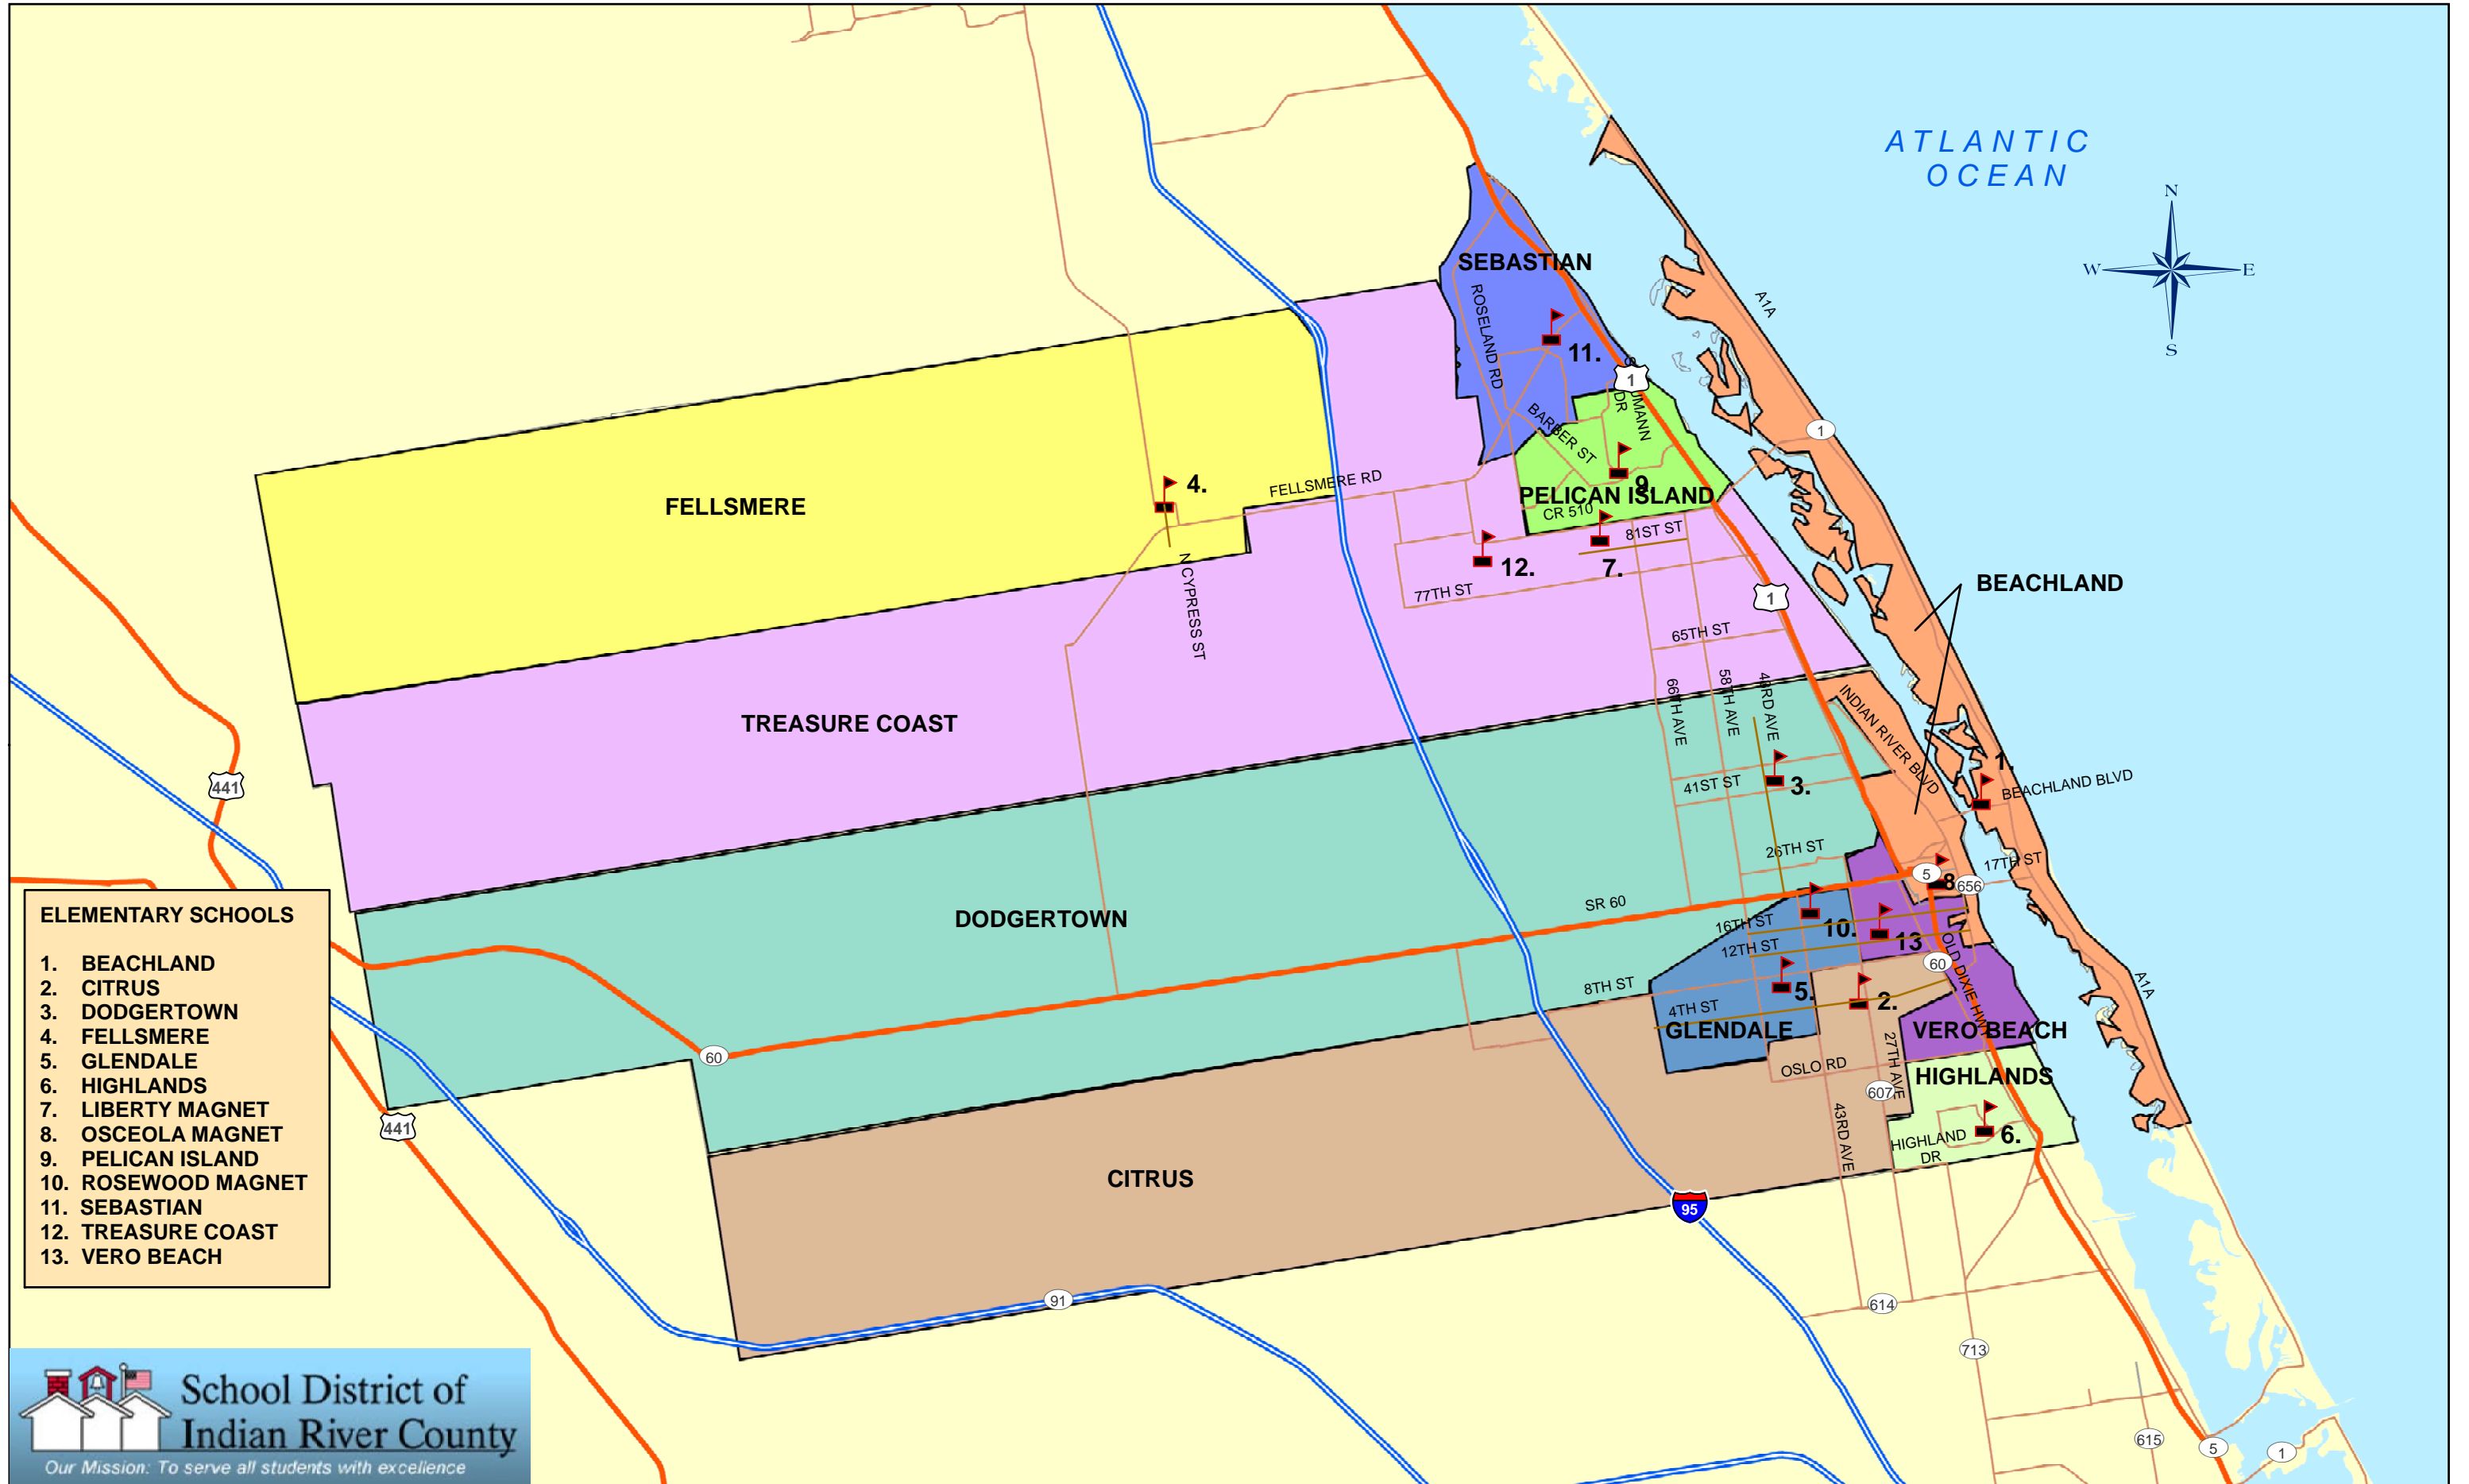

# INDIAN RIVER COUNTY SCHOOL DISTRICT ELEMENTARY SCHOOL BOUNDARIES

- ELEMENTARY SCHOOLS**
1. BEACHLAND
  2. CITRUS
  3. DODGERTOWN
  4. FELLSMERE
  5. GLENDALE
  6. HIGHLANDS
  7. LIBERTY MAGNET
  8. OSCEOLA MAGNET
  9. PELICAN ISLAND
  10. ROSEWOOD MAGNET
  11. SEBASTIAN
  12. TREASURE COAST
  13. VERO BEACH