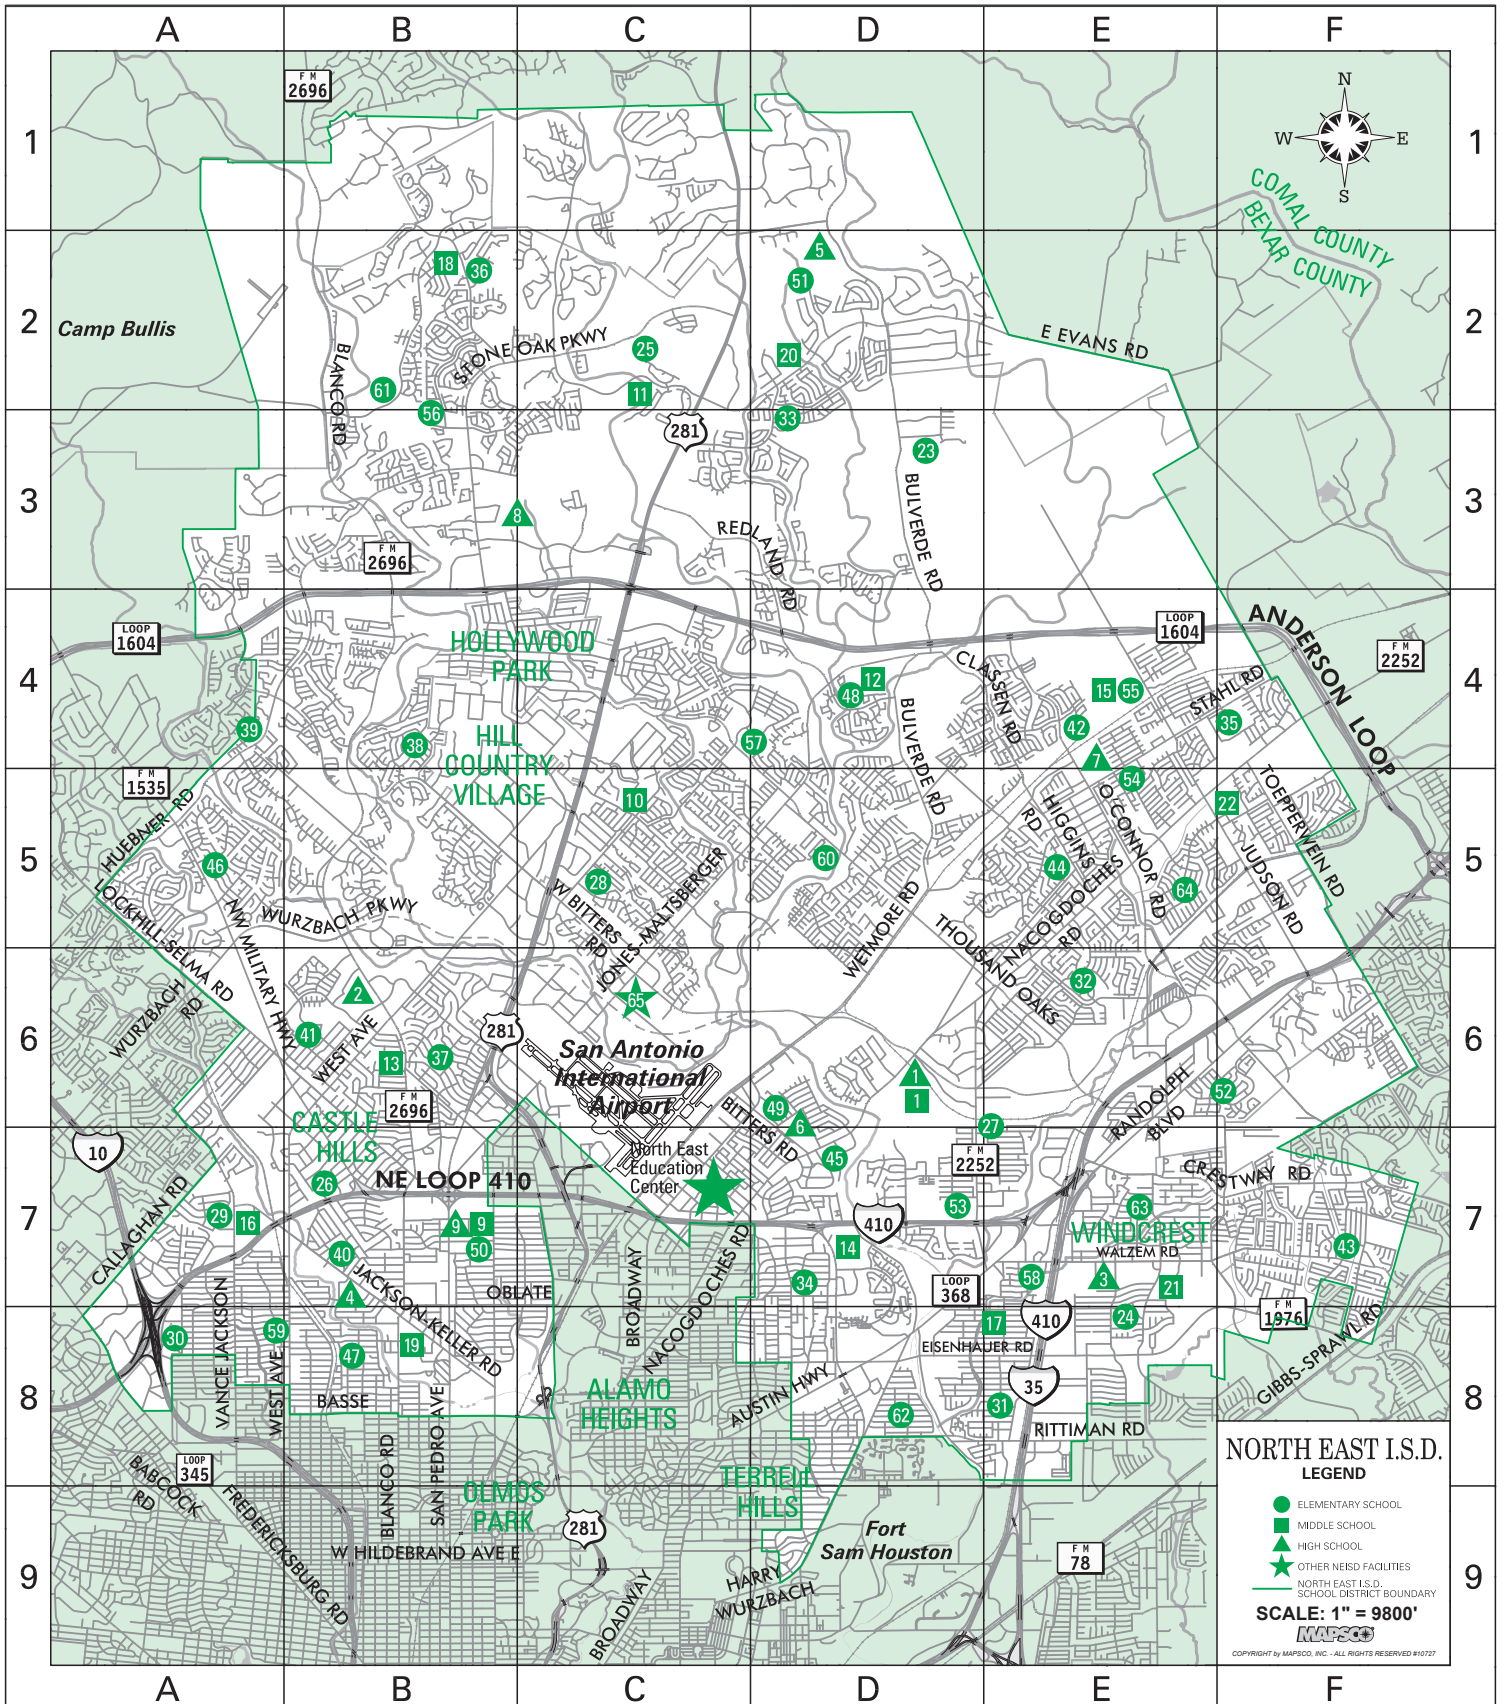

North East ISD

San Antonio, Texas

District Map

“Tradition of Excellence”

www.neisd.net