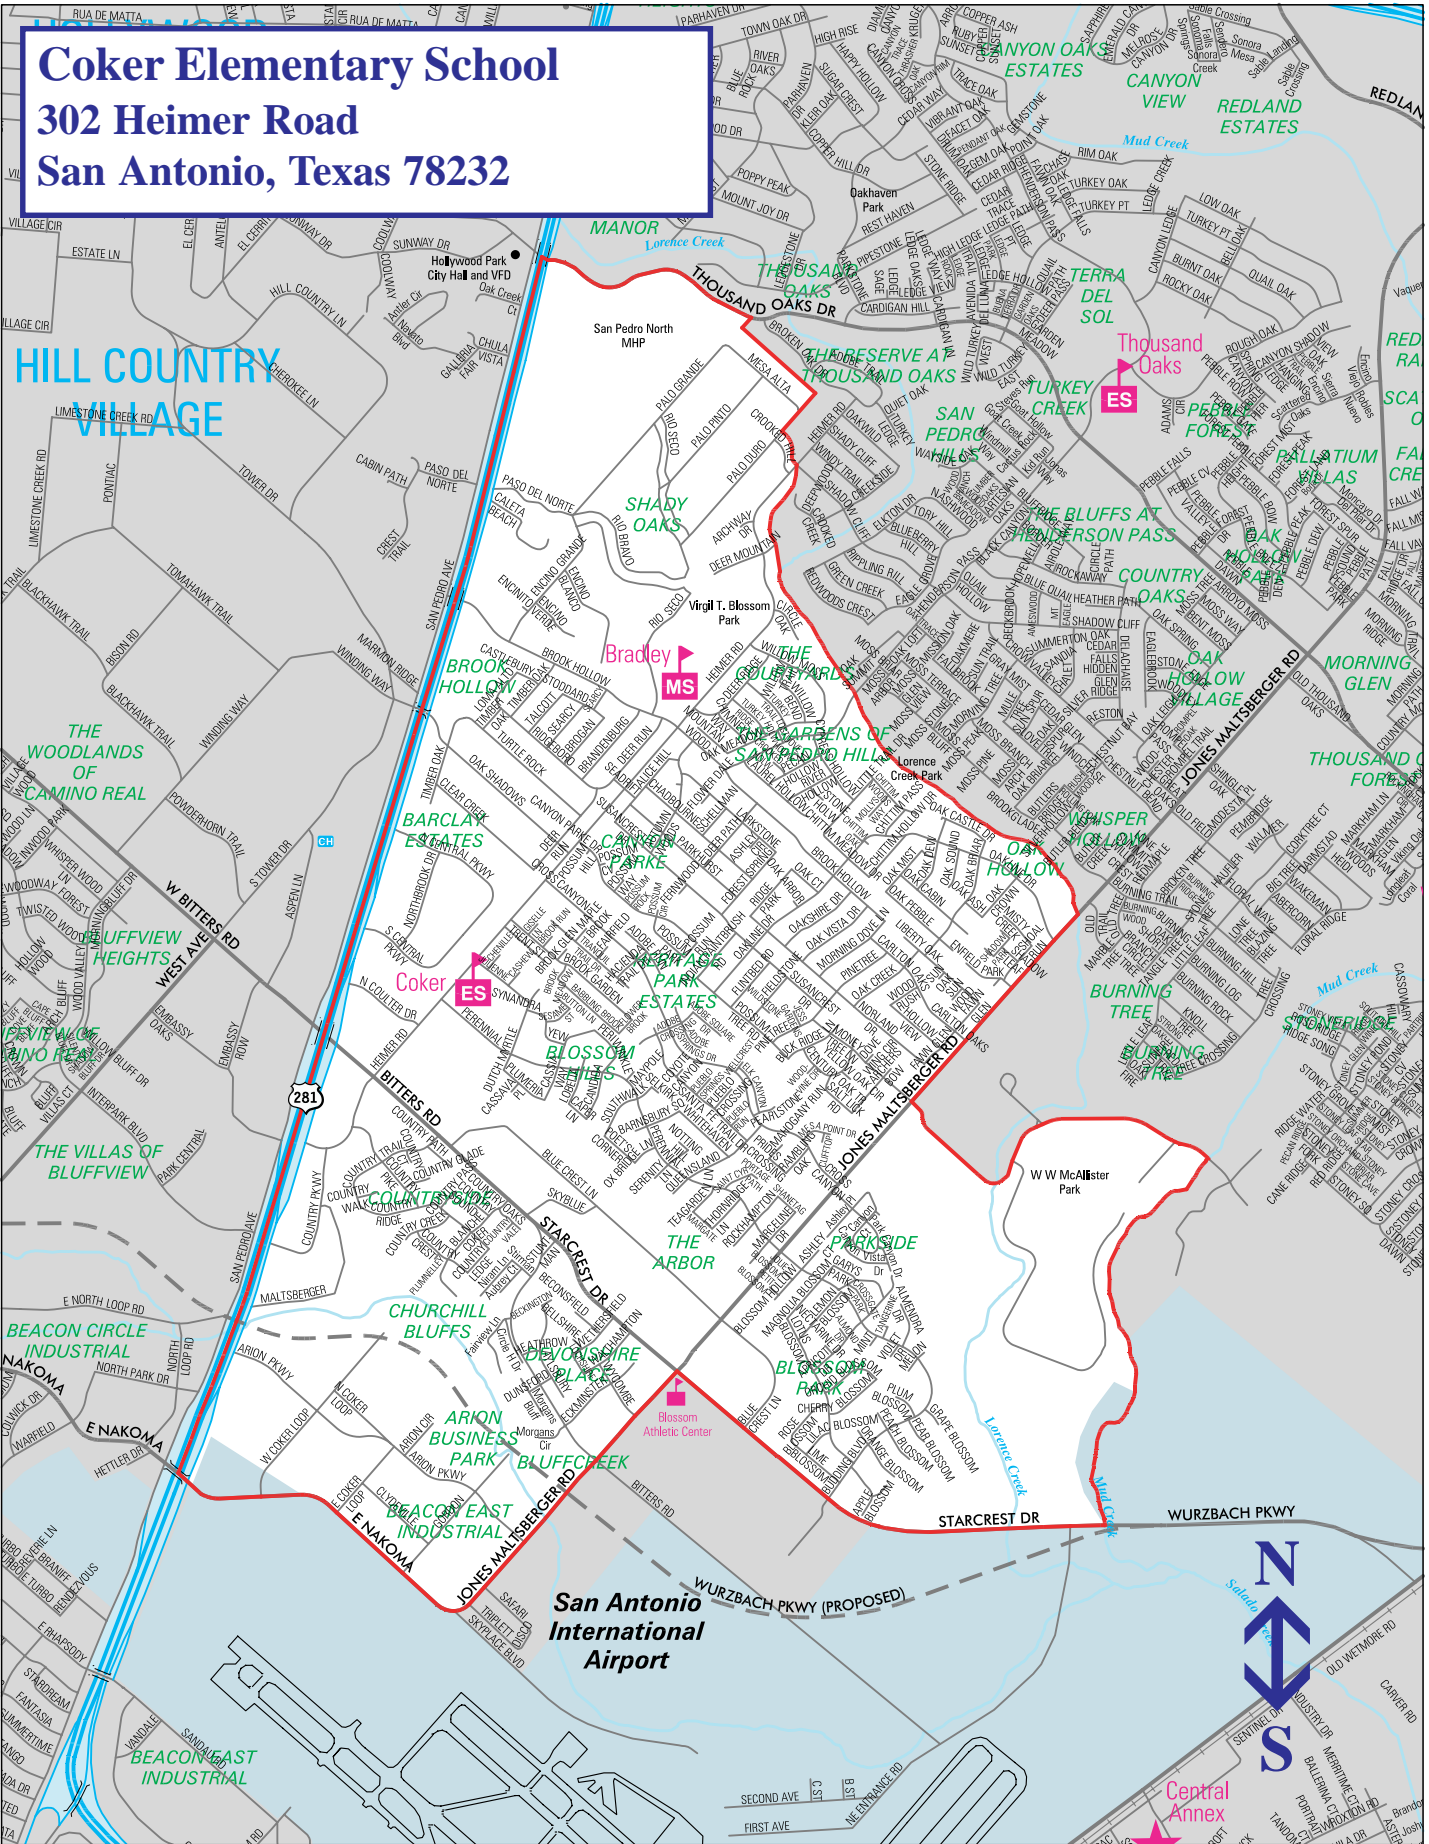

Coker Elementary School
302 Heimer Road
San Antonio, Texas 78232

HILL COUNTRY VILLAGE

THE WOODLANDS OF CAMINO REAL

THE VILLAGES OF BLUFFVIEW

BEACON CIRCLE INDUSTRIAL

BEACON EAST INDUSTRIAL

San Antonio International Airport

Central Annex