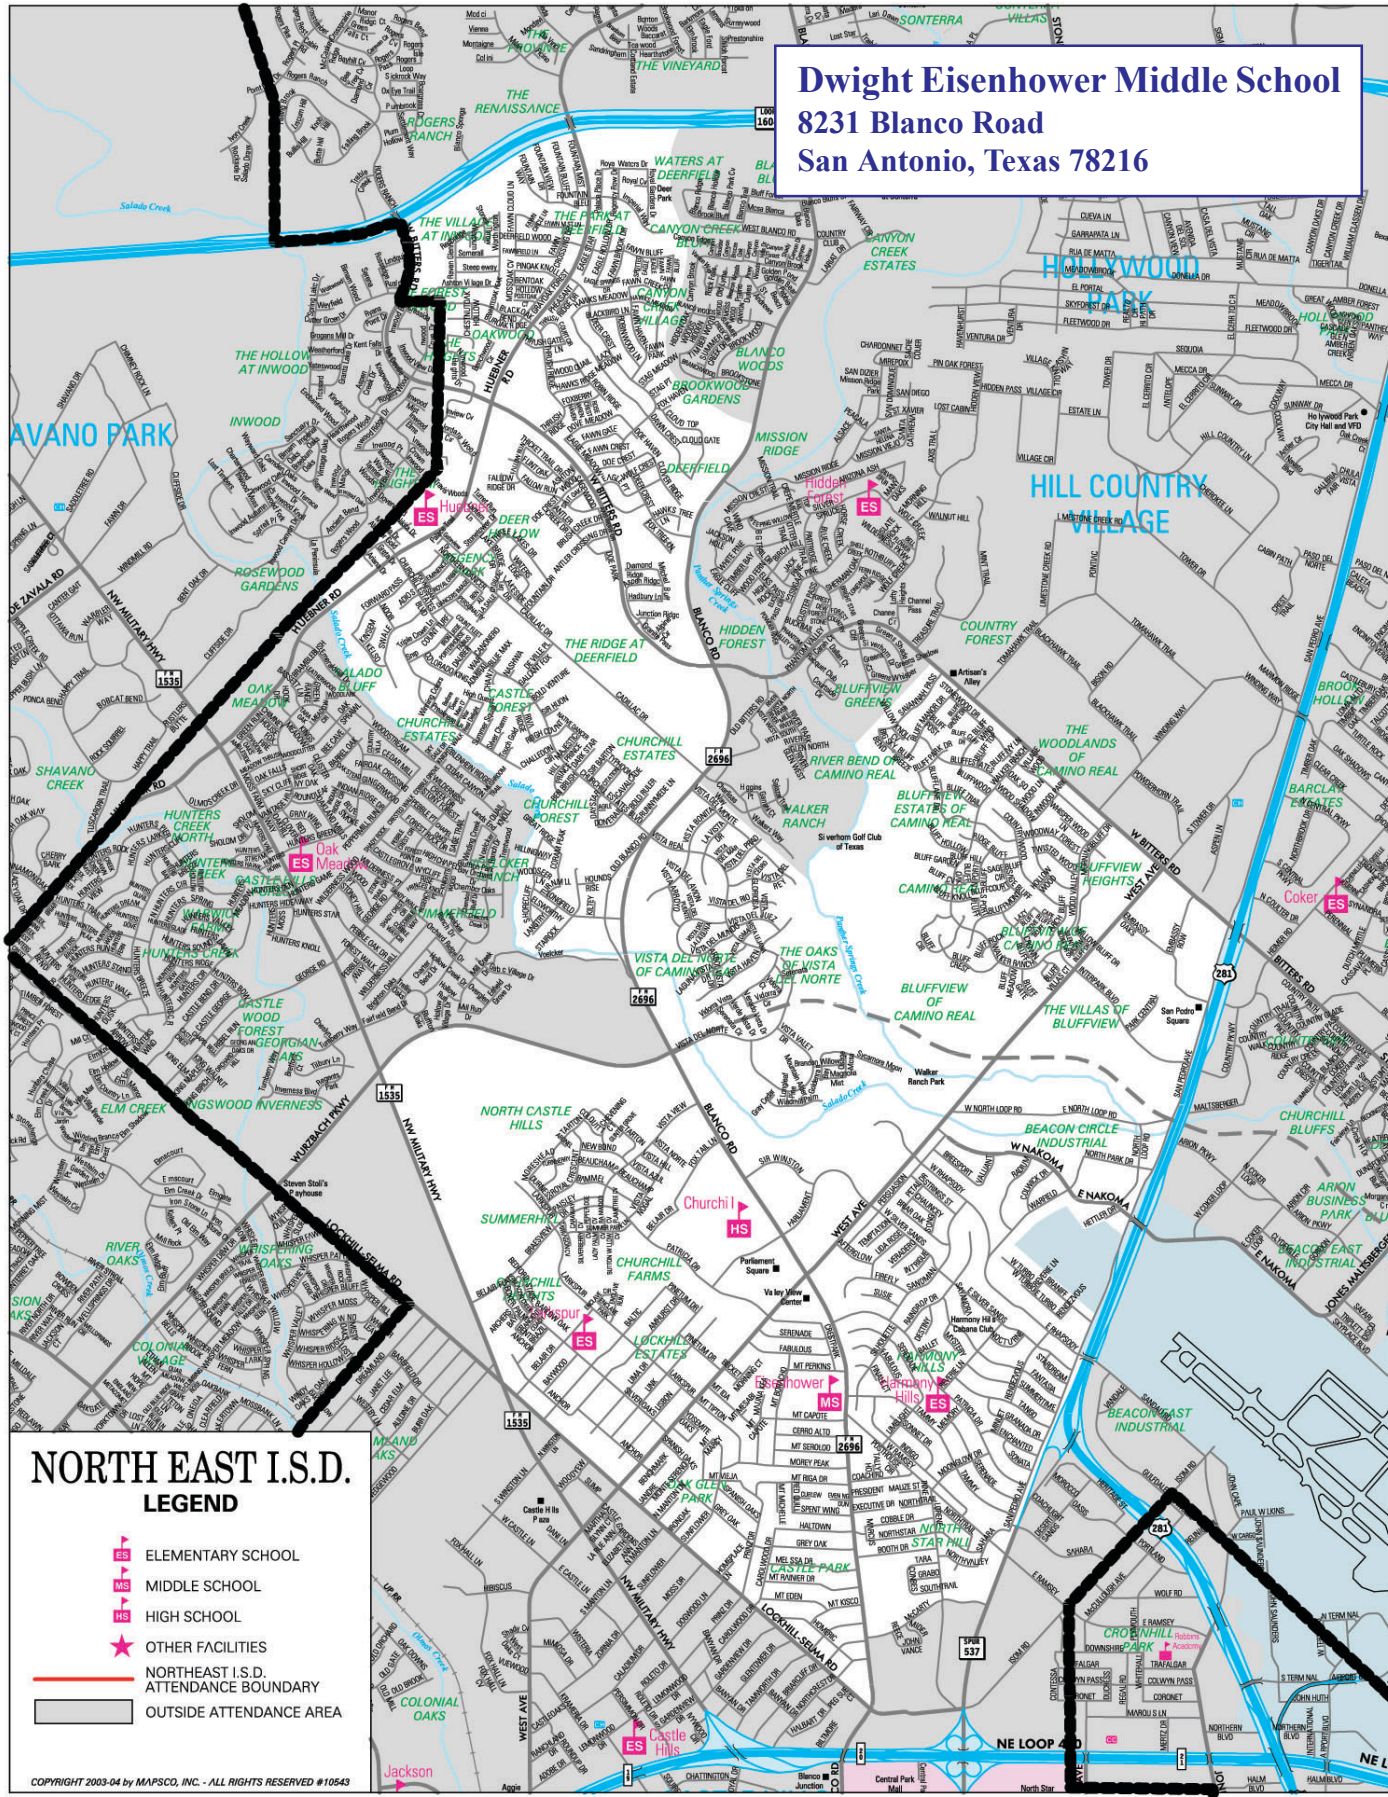

Dwight Eisenhower Middle School
 8231 Blanco Road
 San Antonio, Texas 78216

NORTH EAST I.S.D.
LEGEND

- ELEMENTARY SCHOOL
- MIDDLE SCHOOL
- HIGH SCHOOL
- OTHER FACILITIES
- NORTH EAST I.S.D. ATTENDANCE BOUNDARY
- OUTSIDE ATTENDANCE AREA