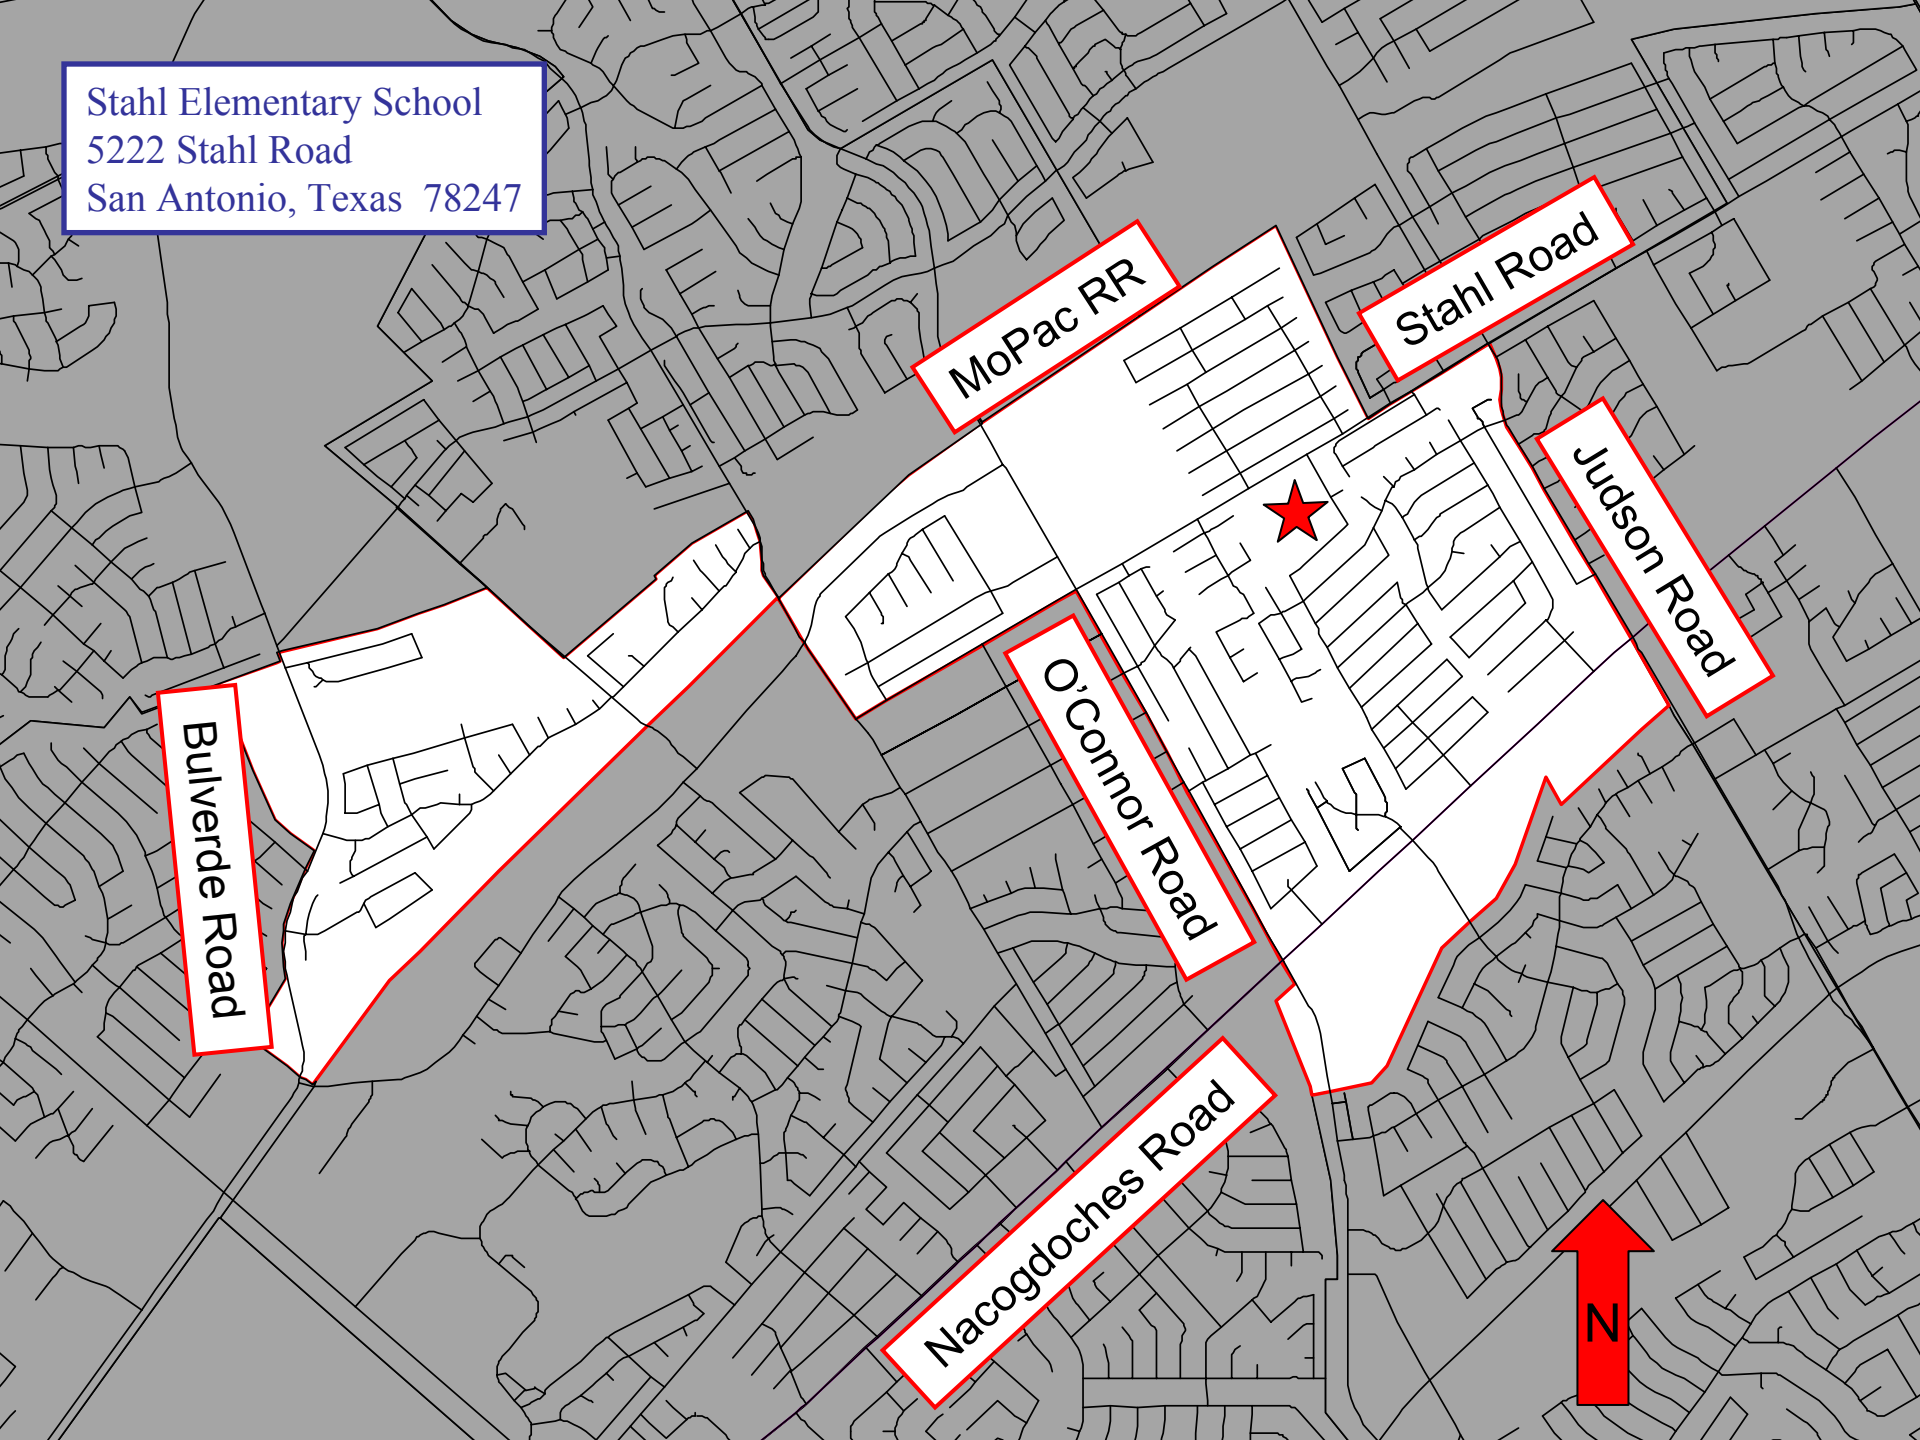

Stahl Elementary School
5222 Stahl Road
San Antonio, Texas 78247

Bulverde Road

MOPac RR

Stahl Road

Judson Road

O'Connor Road

Nacogdoches Road