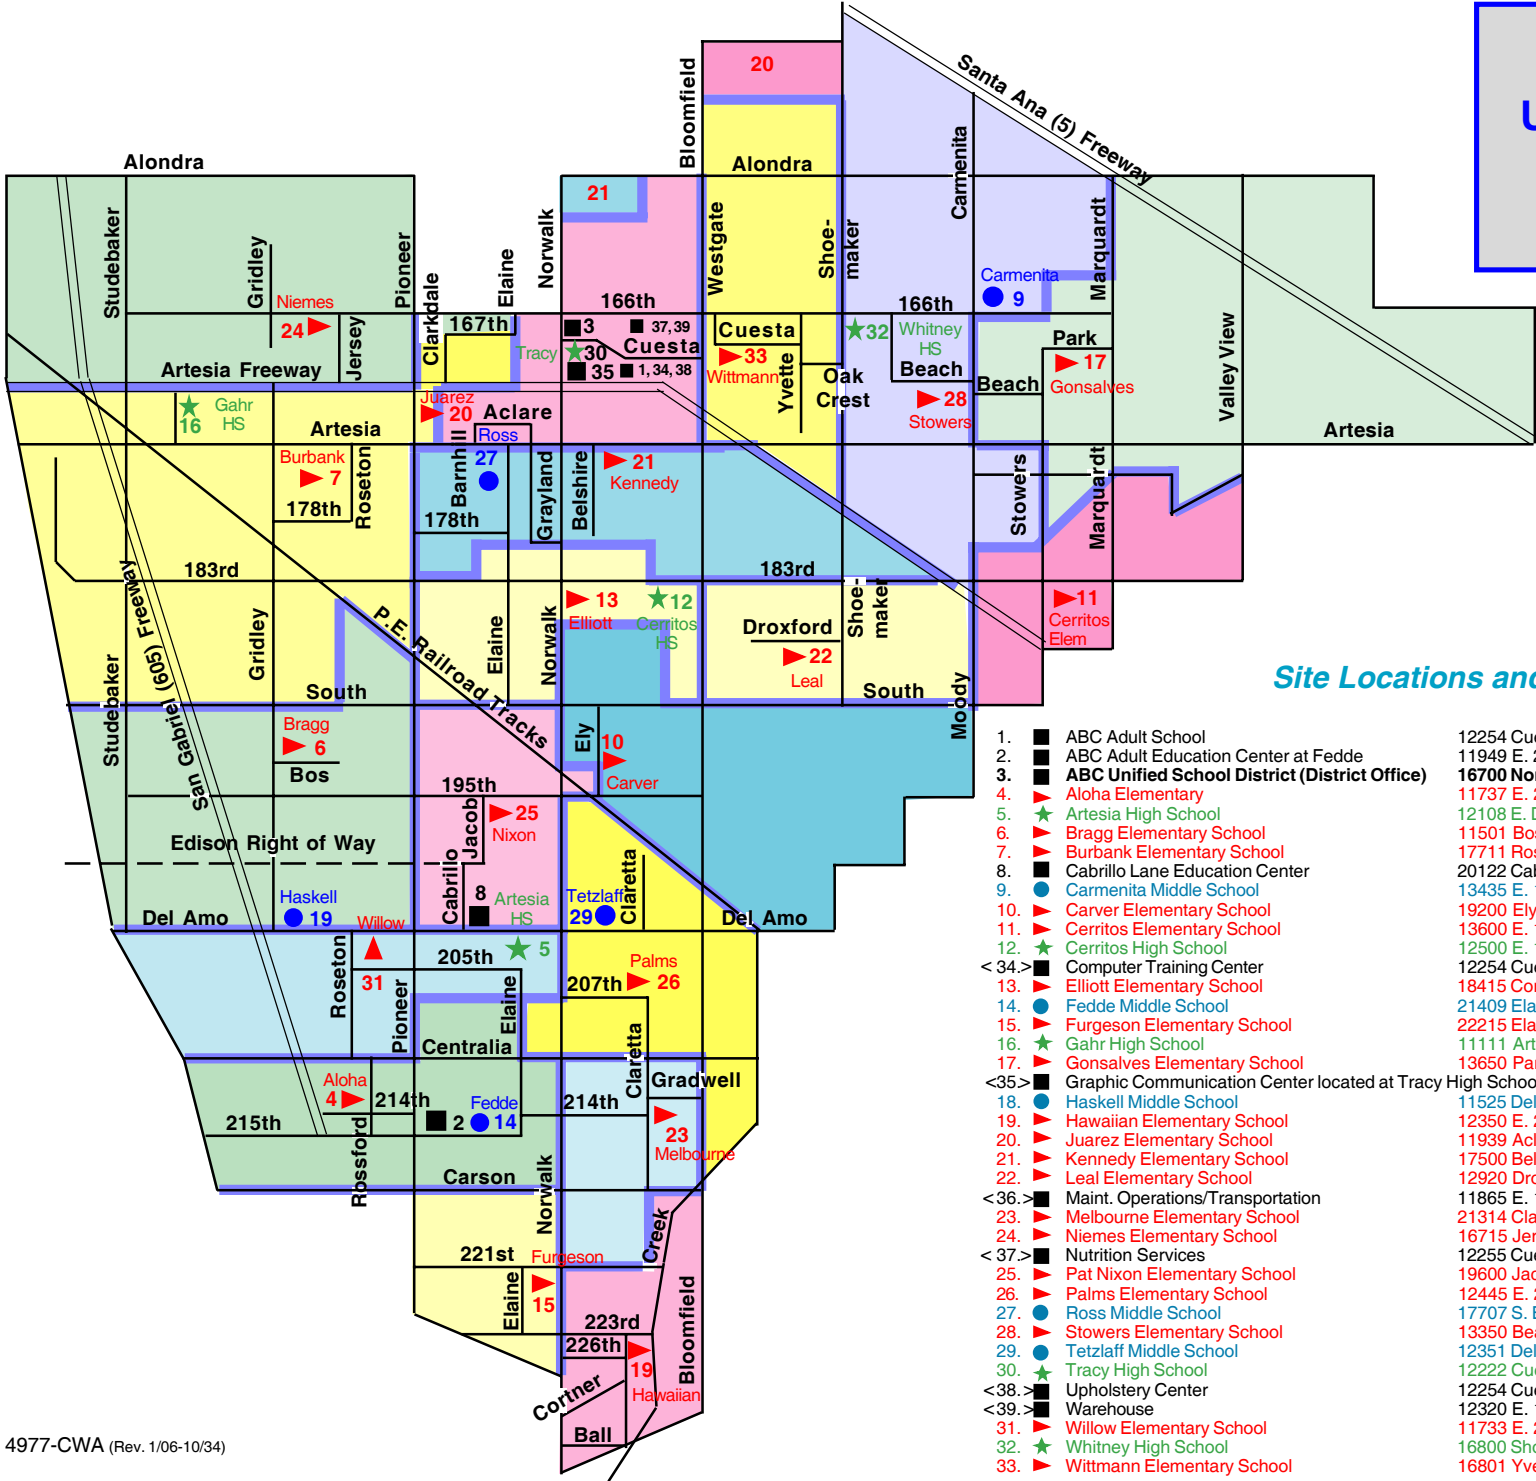

ABC Unified School District Elementary School Attendance Zones

KEY

- ▶ Elementary School
- Other Facility
- ★ High School
- Middle School

Site Locations and Phone Numbers

- | | | | |
|--|-----------------------------|------------------|---------------------|
| 1. ■ ABC Adult School | 12254 Cuesta, | Cerritos | 926-6734 |
| 2. ■ ABC Adult Education Center at Fedde | 11949 E. 215 Street, | Hawaiian Gardens | 926-5566 ext. 25156 |
| 3. ■ ABC Unified School District (District Office) | 16700 Norwalk Blvd., | Cerritos | 926-5566 |
| 4. ▶ Aloha Elementary | 11737 E. 214th Street, | Lakewood | 924-8329 |
| 5. ★ Artesia High School | 12108 E. Del Amo, | Lakewood | 926-5566 ext. 21601 |
| 6. ▶ Bragg Elementary School | 11501 Bos Street, | Cerritos | 860-5580 |
| 7. ▶ Burbank Elementary School | 17711 Roseton, | Artesia | 865-6215 |
| 8. ■ Cabrillo Lane Education Center | 20122 Cabrillo Lane, | Cerritos | 809-9011 |
| 9. ● Carmenita Middle School | 13435 E. 166th Street, | Cerritos | 926-4406 |
| 10. ▶ Carver Elementary School | 19200 Ely Street, | Cerritos | 865-1257 |
| 11. ▶ Cerritos Elementary School | 13600 E. 183rd Street, | Cerritos | 926-1315 |
| 12. ★ Cerritos High School | 12500 E. 183rd Street, | Cerritos | 925-5566 ext. 21801 |
| < 34 > ■ Computer Training Center | 12254 Cuesta, | Cerritos | 926-5566 ext. 21550 |
| 13. ▶ Elliott Elementary School | 18415 Cortner Avenue, | Artesia | 865-5216 |
| 14. ● Fedde Middle School | 21409 Elaine Avenue, | Hawaiian Gardens | 924-2309 |
| 15. ▶ Furguson Elementary School | 22215 Elaine Avenue, | Hawaiian Gardens | 421-8285 |
| 16. ★ Gahr High School | 11111 Artesia Blvd., | Cerritos | 926-5566 ext. 22001 |
| 17. ★ Gonsalves Elementary School | 13650 Park Street, | Cerritos | 926-1347 |
| < 35 > ■ Graphic Communication Center located at Tracy High School | | | 926-5566 ext. 22226 |
| 18. ● Haskell Middle School | 11525 Del Amo, | Cerritos | 860-6529 |
| 19. ▶ Hawaiian Elementary School | 12350 E. 226th Street, | Hawaiian Gardens | 594-9525 |
| 20. ▶ Juarez Elementary School | 11939 Aclare Street, | Cerritos | 865-6278 |
| 21. ▶ Kennedy Elementary School | 17500 Belshire Avenue, | Artesia | 860-3378 |
| 22. ▶ Leal Elementary School | 12920 Droxford Street, | Cerritos | 865-0209 |
| < 36 > ■ Maint. Operations/Transportation | 11865 E. 178th Street, | Artesia | 926-5566 ext. 22403 |
| 23. ▶ Melbourne Elementary School | 21314 Claretta Avenue, | Lakewood | 924-1658 |
| 24. ▶ Niemes Elementary School | 16715 Jersey Avenue, | Artesia | 865-9586 |
| < 37 > ■ Nutrition Services | 12255 Cuesta Drive | Cerritos | 926-5566 ext. 21275 |
| 25. ▶ Pat Nixon Elementary School | 19600 Jacob Avenue, | Cerritos | 860-6549 |
| 26. ▶ Palms Elementary School | 12445 E. 207th Street, | Lakewood | 924-5549 |
| 27. ● Ross Middle School | 17707 S. Elaine Avenue, | Artesia | 924-8331 |
| 28. ▶ Stowers Elementary School | 13350 Beach Street, | Cerritos | 926-2326 |
| 29. ● Tetzlaff Middle School | 12351 Del Amo, | Cerritos | 865-9539 |
| 30. ★ Tracy High School | 12222 Cuesta Drive, | Cerritos | 926-5566 ext. 22200 |
| < 38 > ■ Upholstery Center | 12254 Cuesta Drive | Cerritos | 926-6734 ext. 25140 |
| < 39 > ■ Warehouse | 12320 E. 166th Street, | Cerritos | 926-5566 ext. 21272 |
| 31. ▶ Willow Elementary School | 11733 E. 205th Street, | Lakewood | 865-6209 |
| 32. ★ Whitney High School | 16800 Shoemaker Avenue, | Cerritos | 926-5566 ext. 22300 |
| 33. ▶ Wittmann Elementary School | 16801 Yvette Avenue, | Cerritos | 926-1321 |