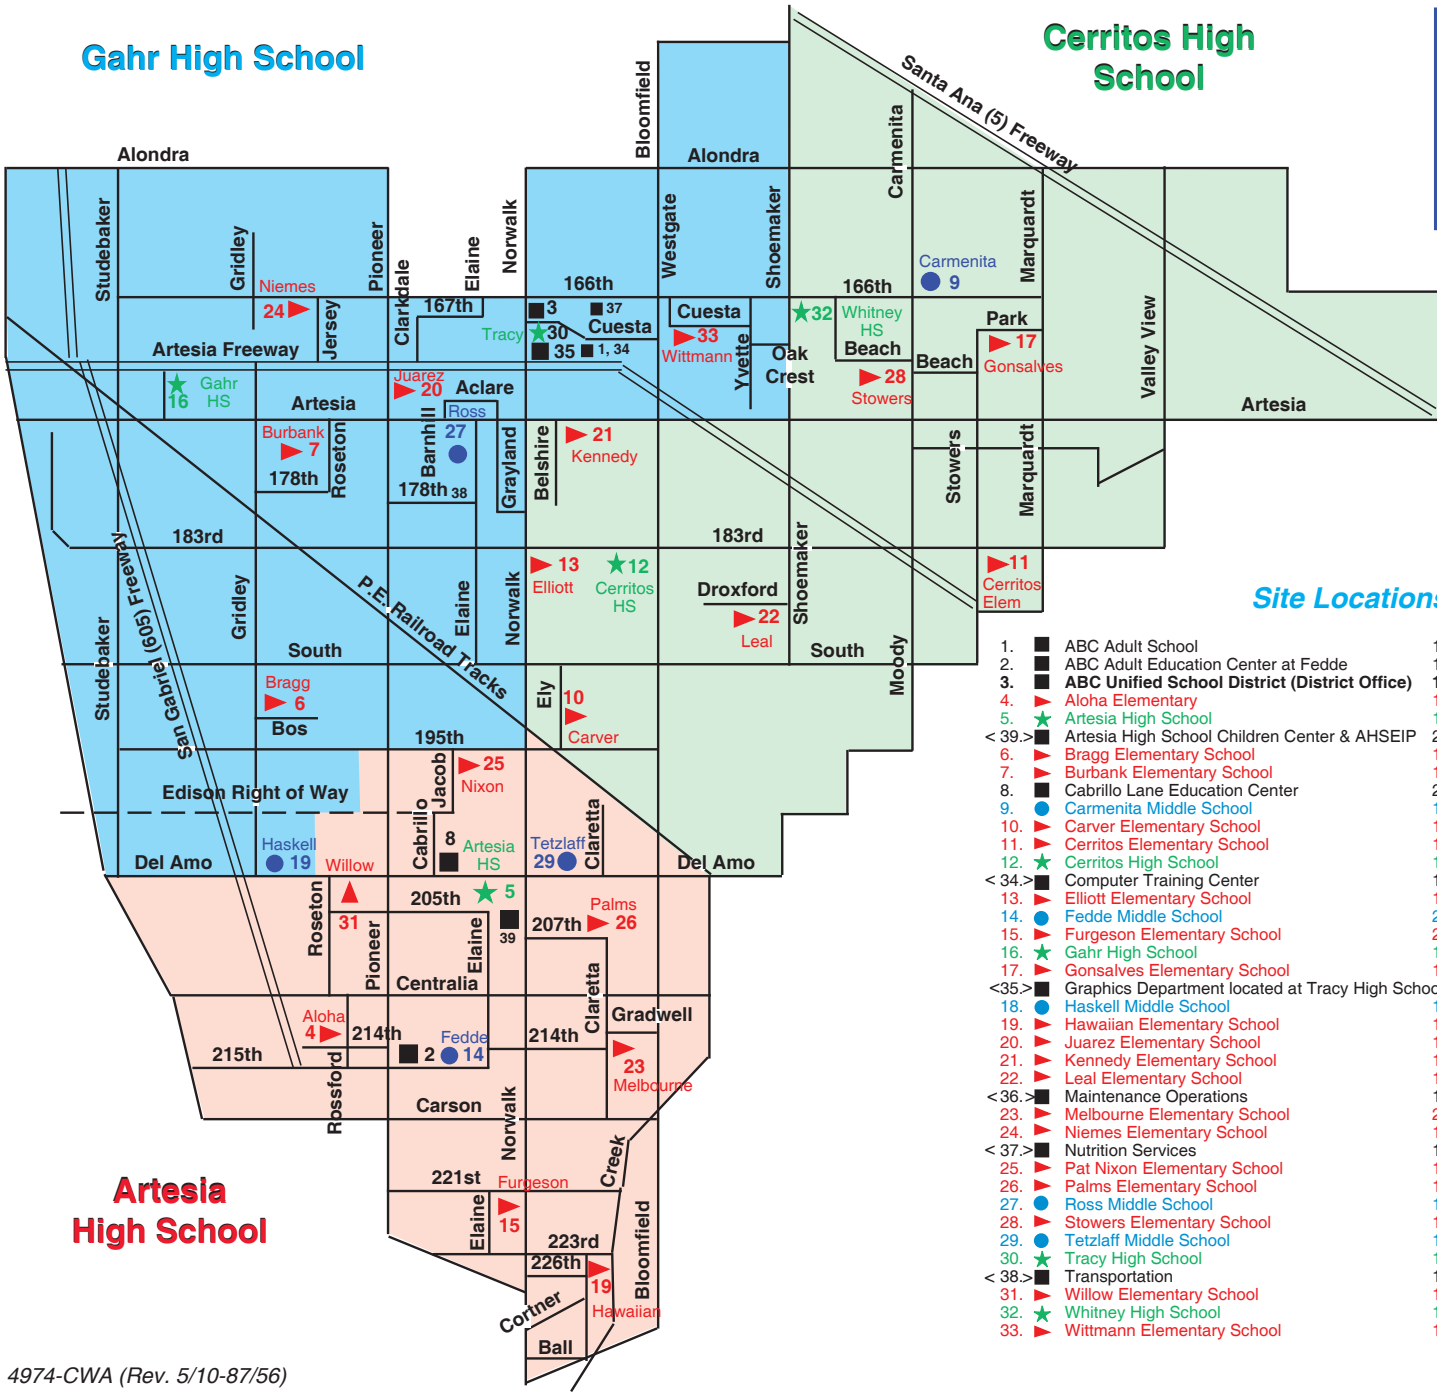

Gahr High School

Cerritos High School

ABC Unified School District High School Attendance Zones

KEY

- ▶ Elementary School
- Other Facility
- ★ High School
- Middle School

Site Locations and Phone Numbers

1. ABC Adult School	12254 Cuesta,	Cerritos	926-6734
2. ABC Adult Education Center at Fedde	11949 E. 215 Street,	Hawaiian Gardens	926-5566 ext. 25156
3. ABC Unified School District (District Office)	16700 Norwalk Blvd.,	Cerritos	926-5566
4. ▶ Aloha Elementary	11737 E. 214th Street,	Lakewood	924-8329
5. ★ Artesia High School	12108 E. Del Amo,	Lakewood	926-5566 ext. 21601
< 39 > Artesia High School Children Center & AHSEIP	20650 Norwalk Blvd.,	Lakewood	926-5566
6. ▶ Bragg Elementary School	11501 Bos Street,	Cerritos	860-5580
7. ▶ Burbank Elementary School	17711 Roseton,	Artesia	865-6215
8. Cabrillo Lane Education Center	20122 Cabrillo Lane,	Cerritos	809-9011
9. ● Carmenita Middle School	13435 E. 166th Street,	Cerritos	926-4406
10. ▶ Carver Elementary School	19200 Ely Street,	Cerritos	865-1257
11. ▶ Cerritos Elementary School	13600 E. 183rd Street,	Cerritos	926-1315
12. ★ Cerritos High School	12500 E. 183rd Street,	Cerritos	926-5566 ext. 21800
< 34 > Computer Training Center	12254 Cuesta,	Cerritos	926-5566 ext. 21550
13. ▶ Elliott Elementary School	18415 Cortner Avenue,	Artesia	865-5216
14. ● Fedde Middle School	21409 Elaine Avenue,	Hawaiian Gardens	924-2309
15. ▶ Furgeson Elementary School	22215 Elaine Avenue,	Hawaiian Gardens	421-8285
16. ★ Gahr High School	11111 Artesia Blvd.,	Cerritos	926-5566 ext. 22001
17. ▶ Gonsalves Elementary School	13650 Park Street,	Cerritos	926-1347
< 35 > Graphics Department located at Tracy High School			926-5566 ext. 22226
18. ● Haskell Middle School	11525 Del Amo,	Cerritos	860-6529
19. ▶ Hawaiian Elementary School	12350 E. 226th Street,	Hawaiian Gardens	594-9525
20. ▶ Juarez Elementary School	11939 Aclare Street,	Cerritos	865-6278
21. ▶ Kennedy Elementary School	17500 Belshire Avenue,	Artesia	860-3378
22. ▶ Leal Elementary School	12920 Droxford Street,	Cerritos	865-0209
< 36 > Maintenance Operations	11865 E. 178th Street,	Artesia	926-5566 ext. 22403
23. ▶ Melbourne Elementary School	21314 Claretta Avenue,	Lakewood	924-1658
24. ▶ Niemes Elementary School	16715 Jersey Avenue,	Artesia	865-9586
< 37 > Nutrition Services	12255 Cuesta Drive	Cerritos	926-5566 ext. 21275
25. ▶ Pat Nixon Elementary School	19600 Jacob Avenue,	Cerritos	860-6549
26. ▶ Palms Elementary School	12445 E. 207th Street,	Lakewood	924-5549
27. ● Ross Middle School	17707 S. Elaine Avenue,	Artesia	924-8331
28. ▶ Stowers Elementary School	13350 Beach Street,	Cerritos	926-2326
29. ● Tetzlaff Middle School	12351 Del Amo,	Cerritos	865-9539
30. ★ Tracy High School	12222 Cuesta Drive,	Cerritos	926-5566 ext. 22200
< 38 > Transportation	11865 E. 178th Street,	Artesia	926-5566 ext. 22407
31. ▶ Willow Elementary School	11733 E. 205th Street,	Lakewood	865-6209
32. ★ Whitney High School	16800 Shoemaker Avenue,	Cerritos	926-5566 ext. 22300
33. ▶ Wittmann Elementary School	16801 Yvette Avenue,	Cerritos	926-1321