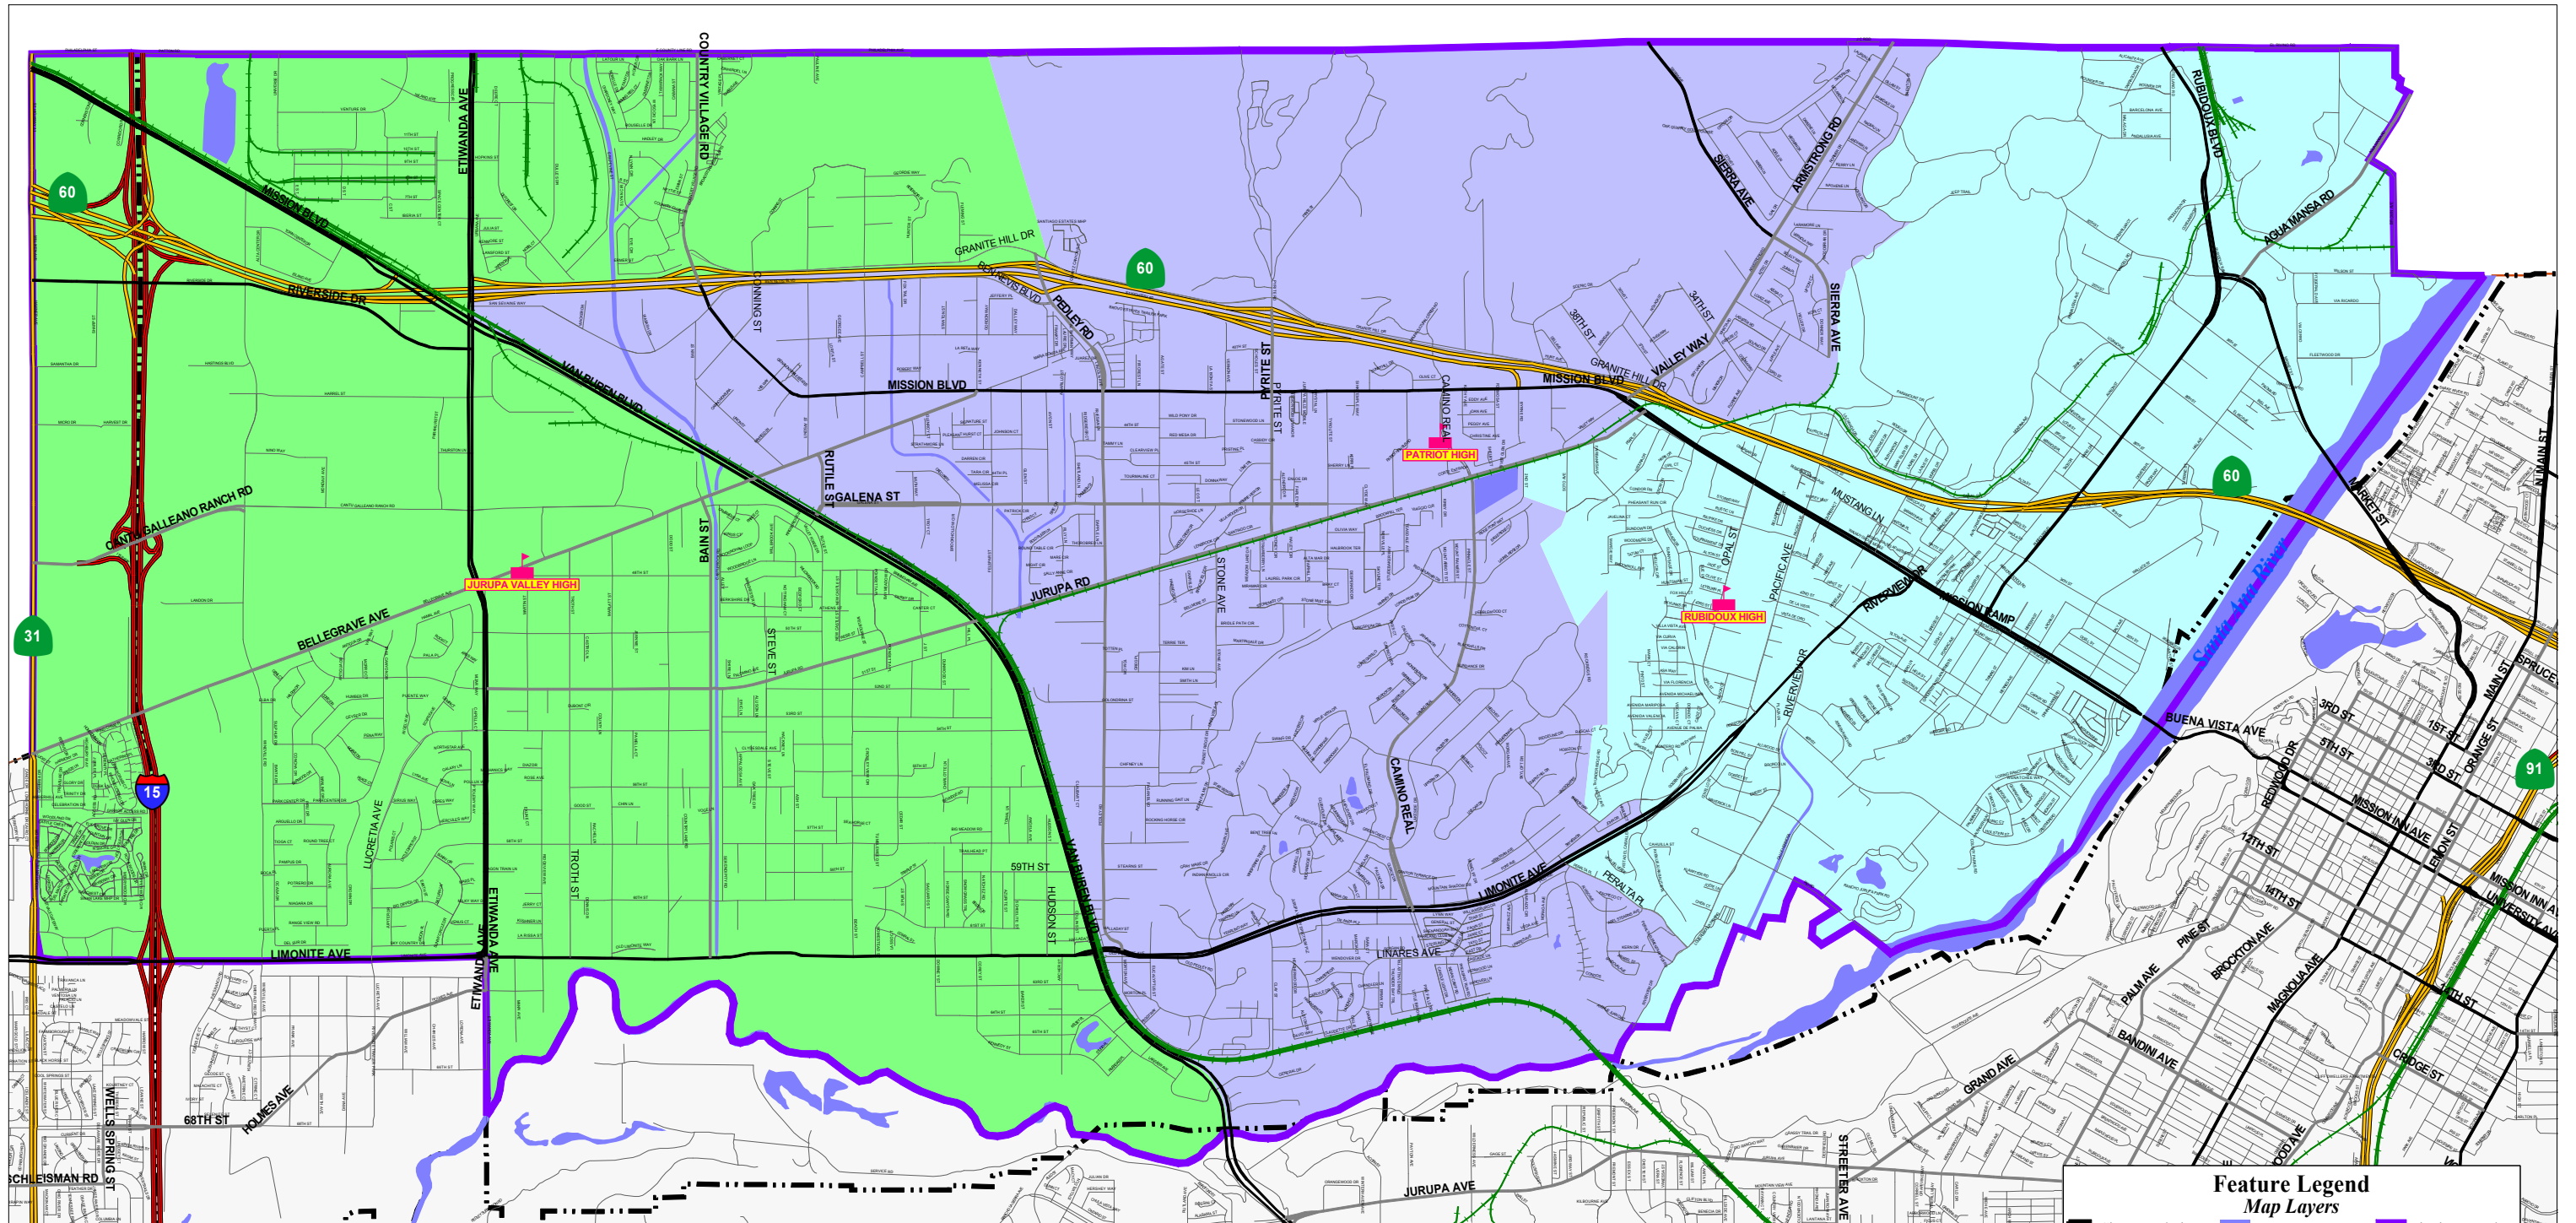

Jurupa Unified School District

2010/2011 High School Boundaries

Feature Legend

Map Layers

- City Boundaries
- Road Features
- Primary Roads
- High Schools
- Water Features
- Interstate Highways
- Secondary Roads
- District Boundary
- State Hwy
- Rail Features

High Boundaries

- Jurupa Valley High
- Patriot High
- Rubidoux High

Scale: 1 inch = 3,800 feet

GeoSpective Technologies™
 Copyright (C) 2010
 GeoSpective Technologies (TM)
 A Div of Hollister-Powell & Assoc., LLC
 6960 Magnolia Ave., Suite 205
 Riverside, CA 92506 (09/27/10)
 Phone: (951) 328-1090 Fax: (951) 328-1098
 Contact: Liz Dover, Chief GIS Technician
 www.hollister-powell.com