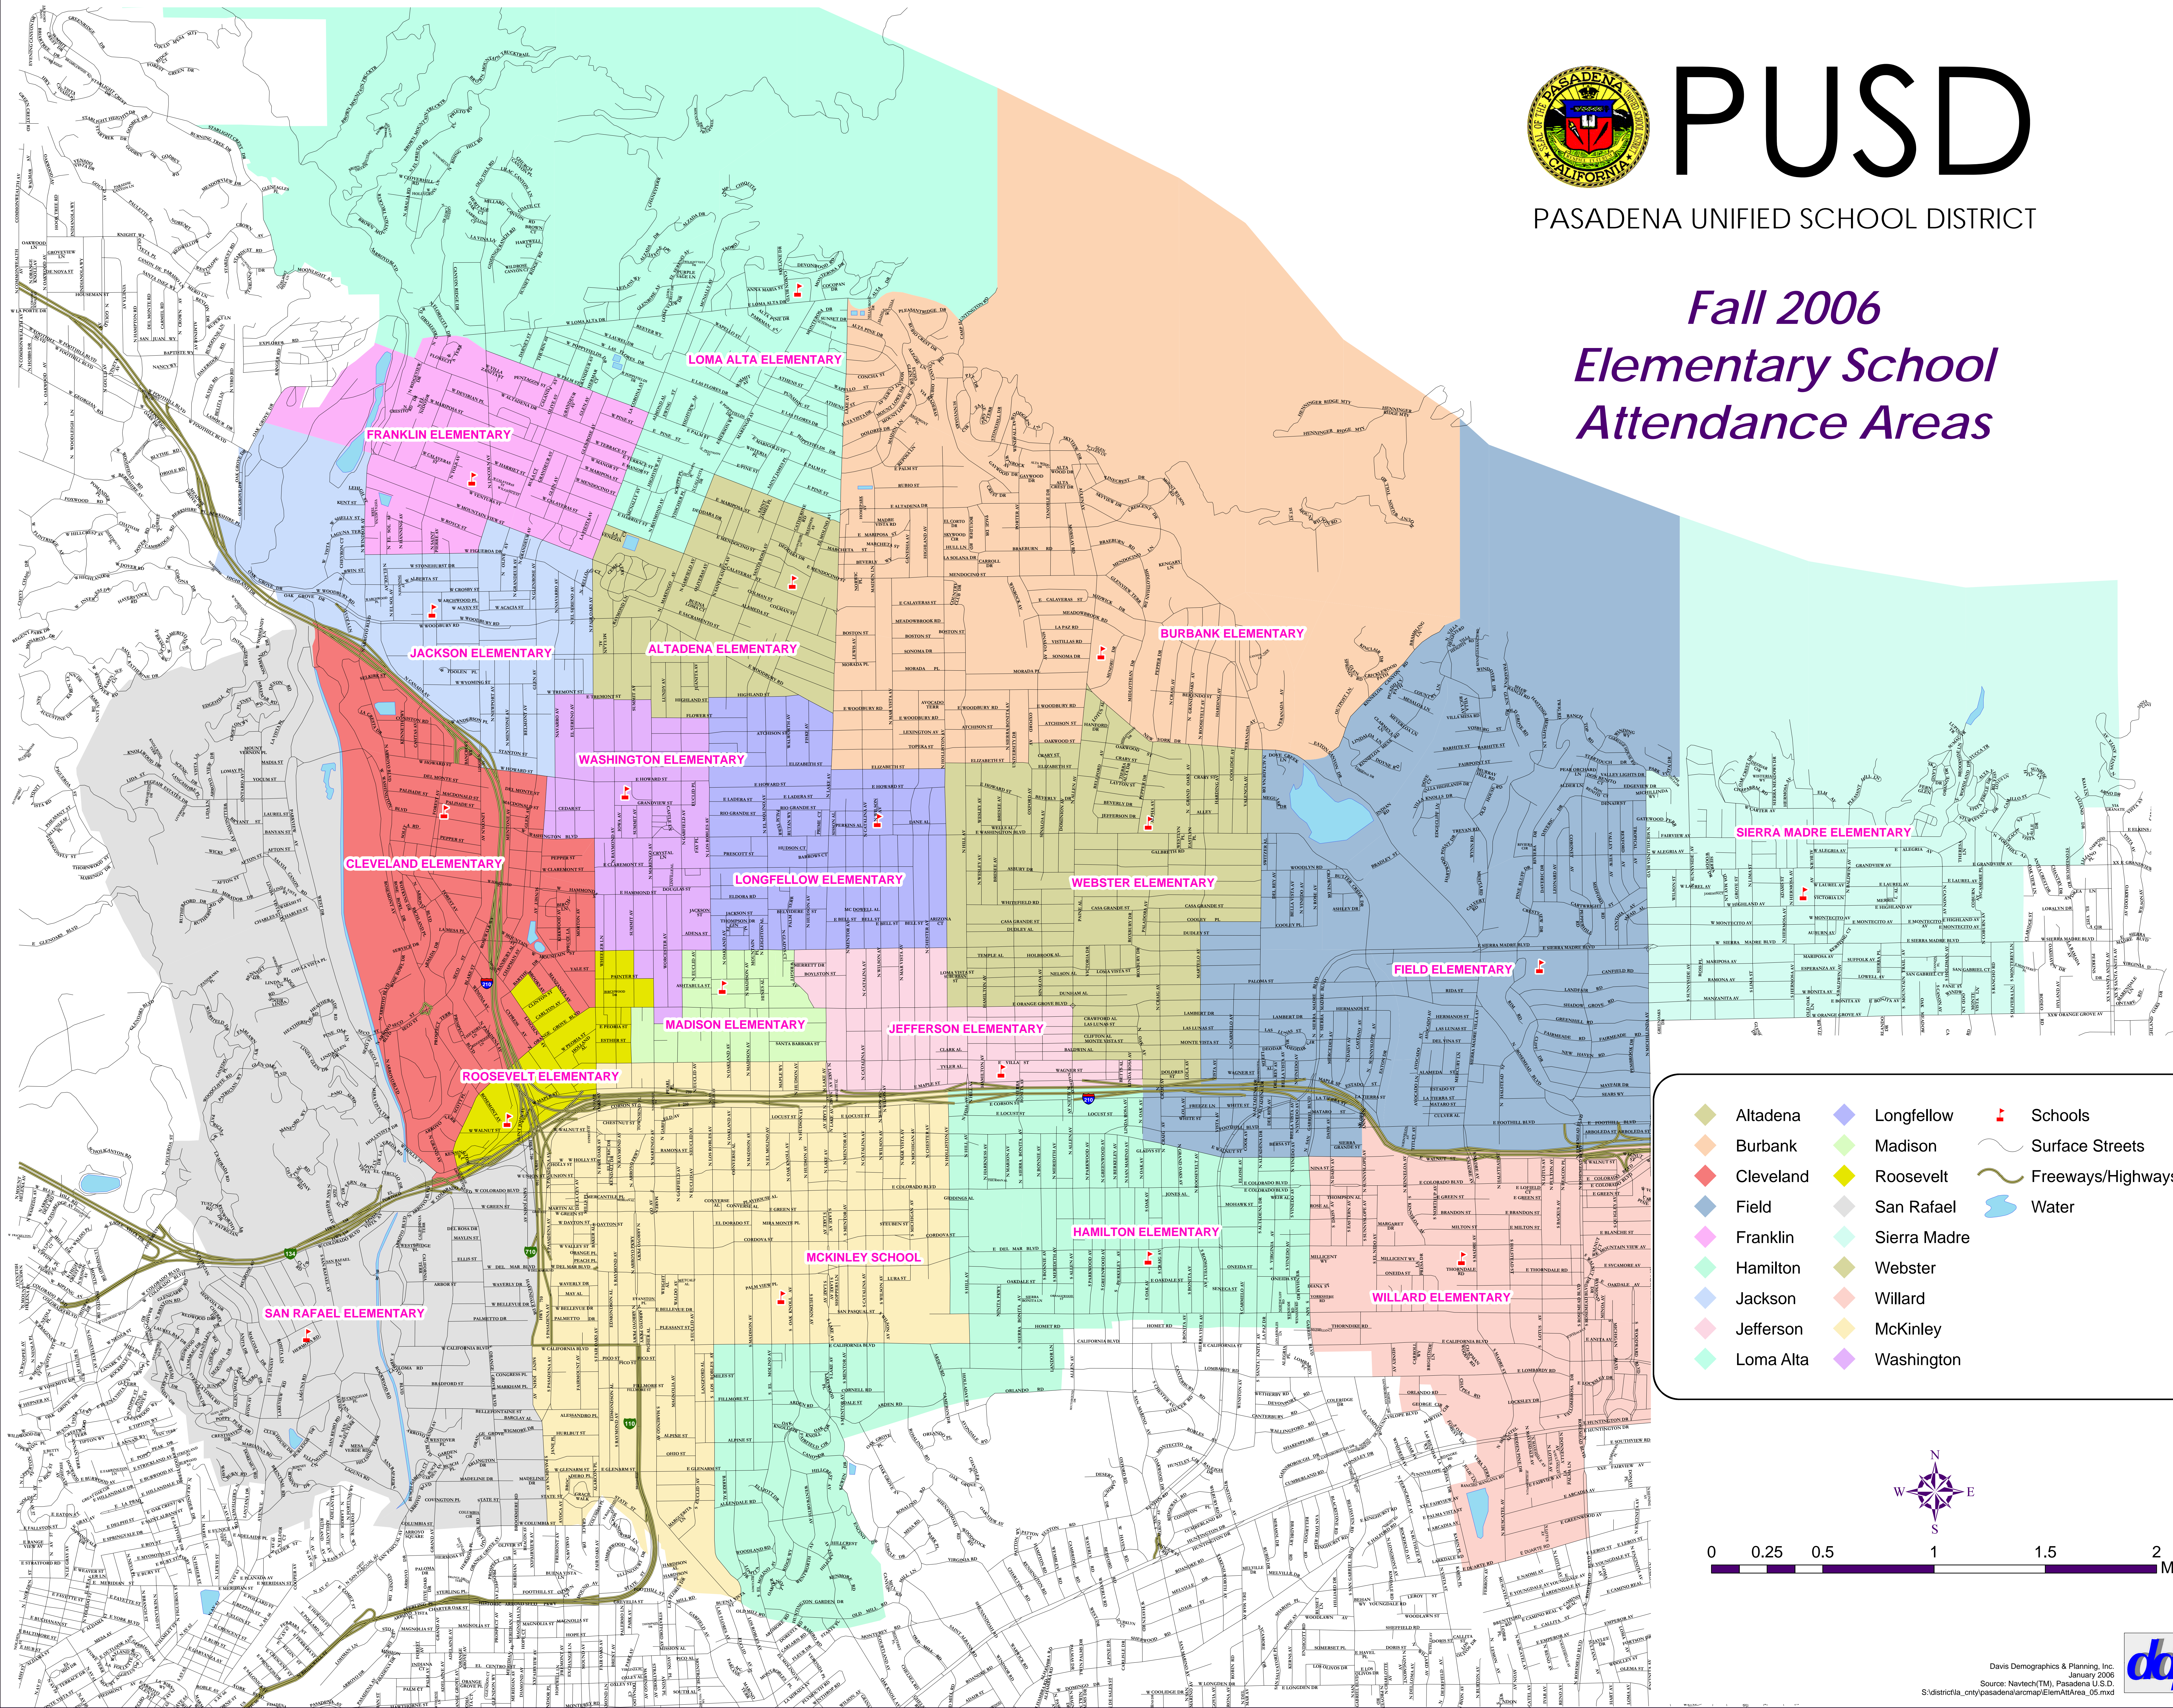

PUSD

PASADENA UNIFIED SCHOOL DISTRICT

Fall 2006 Elementary School Attendance Areas

	Altadena		Longfellow		Schools
	Burbank		Madison		Surface Streets
	Cleveland		Roosevelt		Freeways/Highways
	Field		San Rafael		Water
	Franklin		Sierra Madre		
	Hamilton		Webster		
	Jackson		Willard		
	Jefferson		McKinley		
	Loma Alta		Washington		