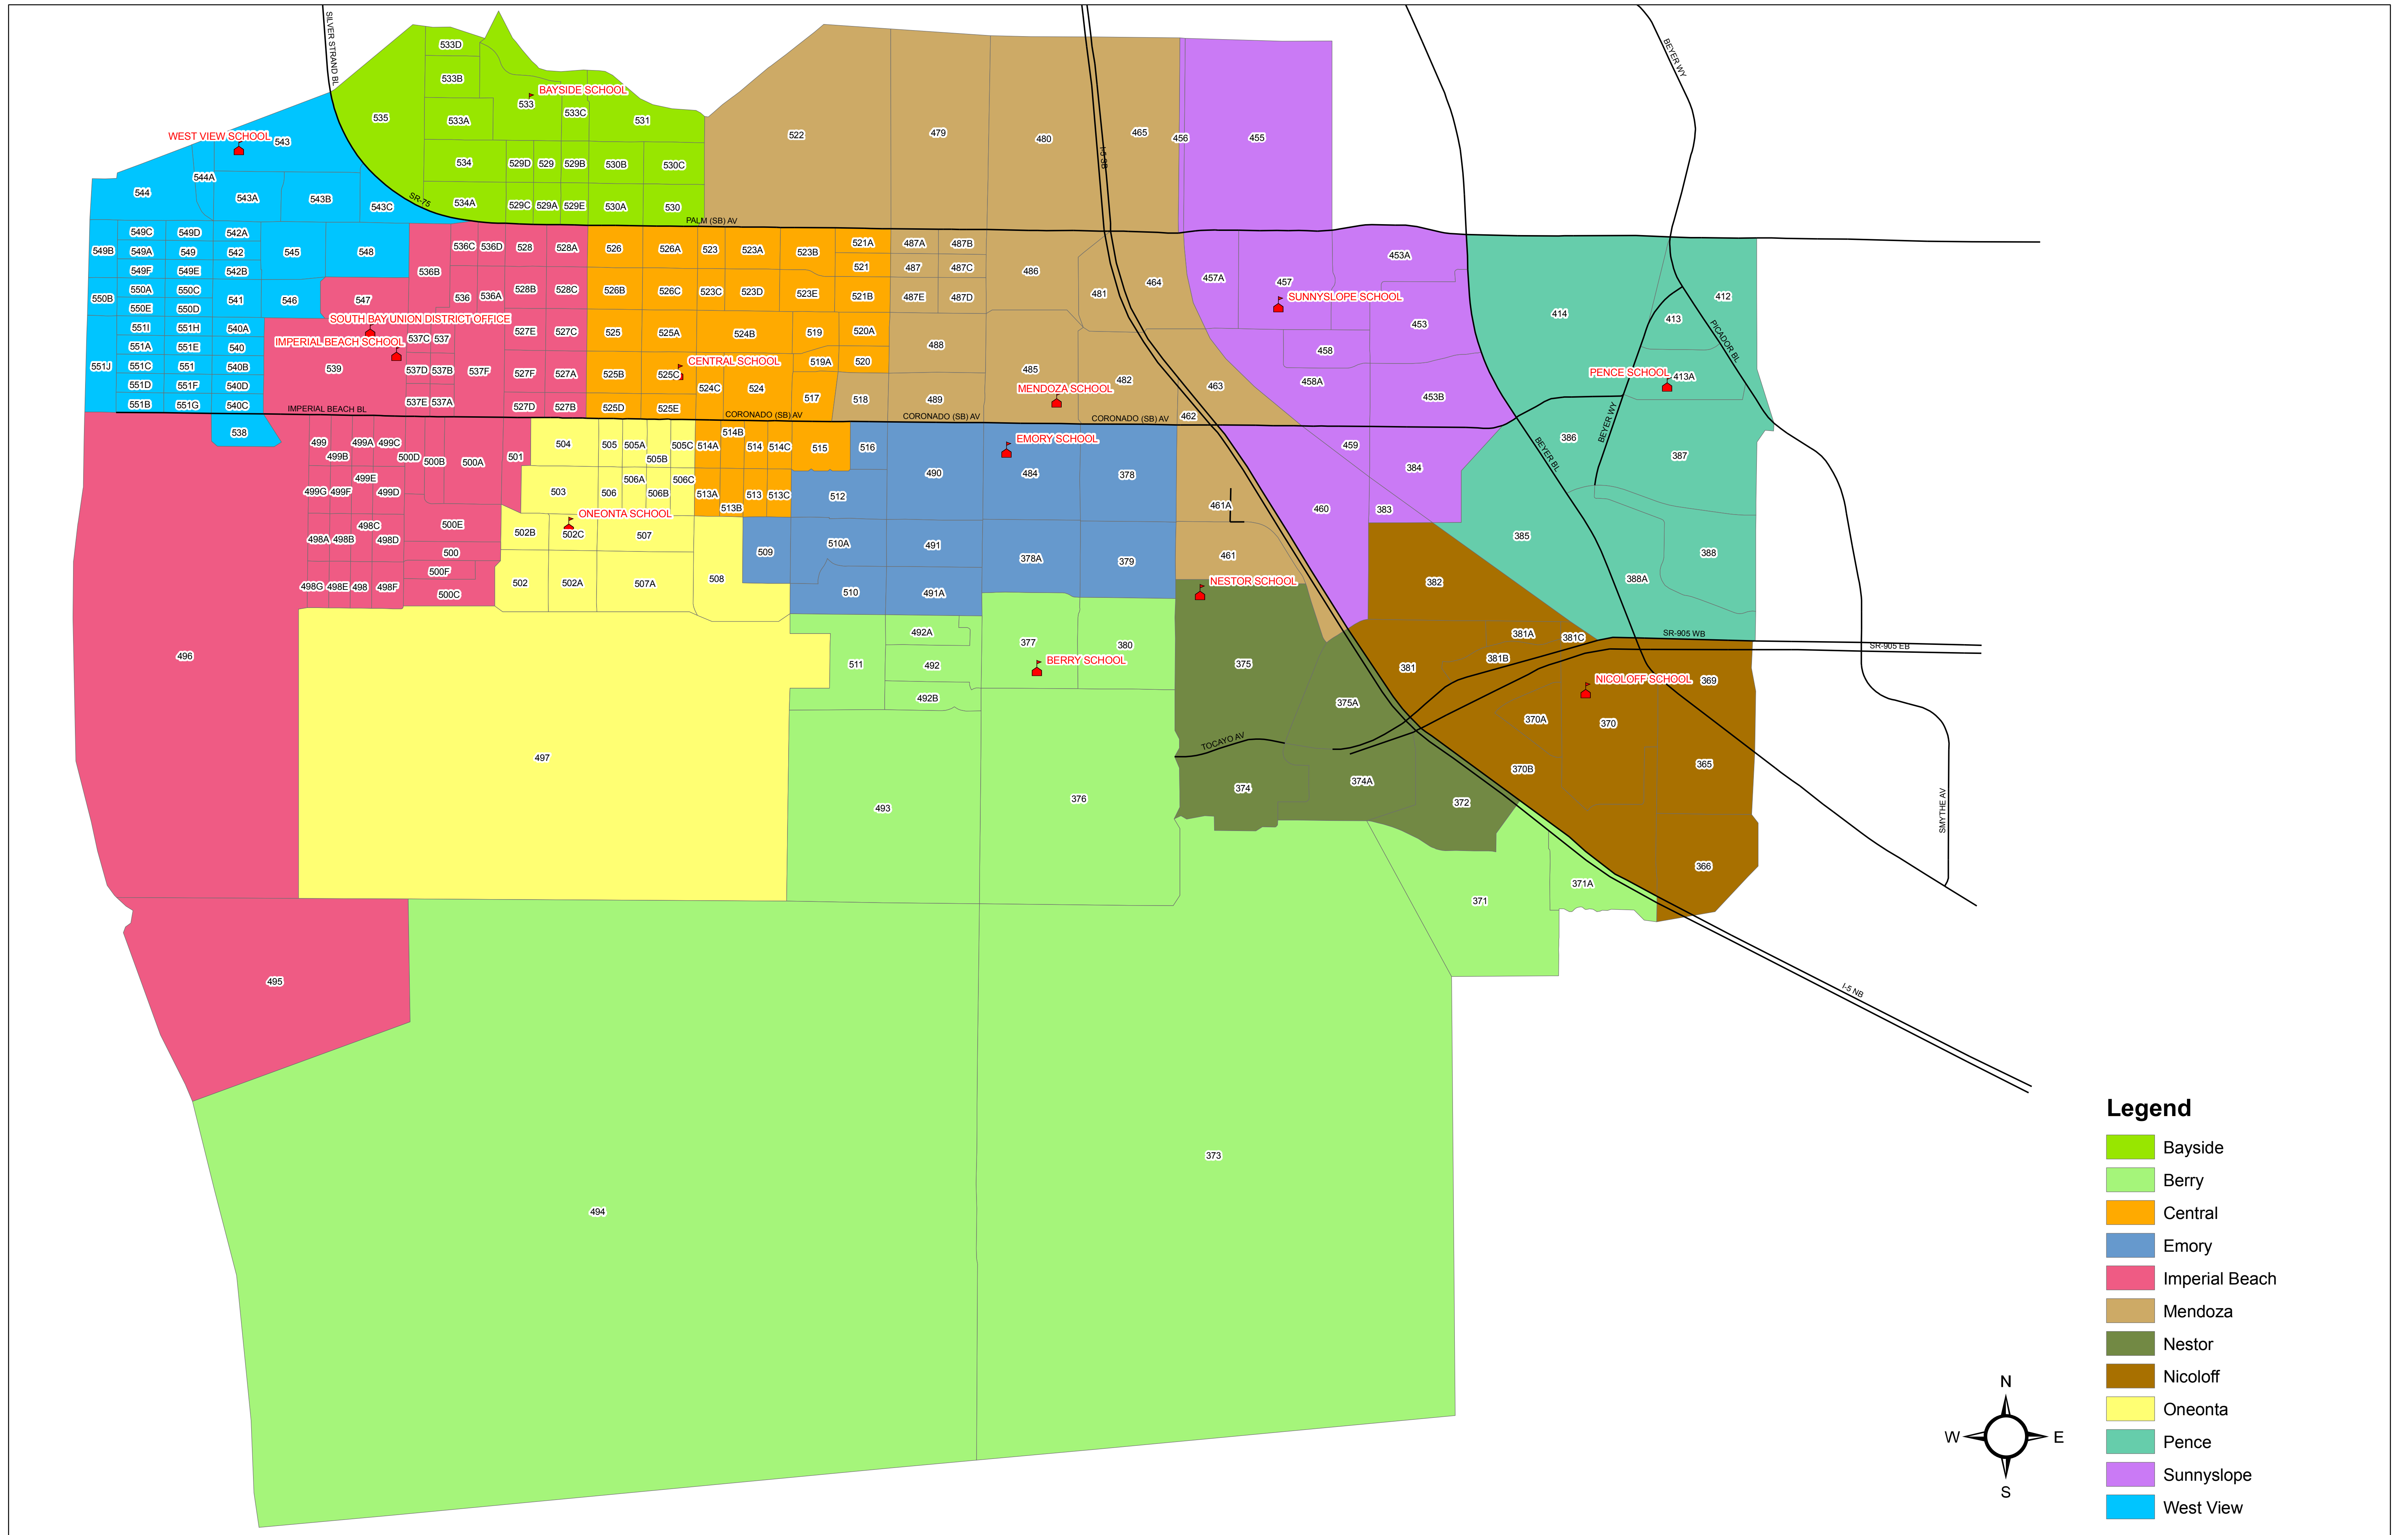

# SOUTH BAY UNION SCHOOL DISTRICT

## 2008 Current Attendance Boundaries

- Legend**
- Bayside
  - Berry
  - Central
  - Emory
  - Imperial Beach
  - Mendoza
  - Nestor
  - Nicoloff
  - Oneonta
  - Pence
  - Sunnyslope
  - West View