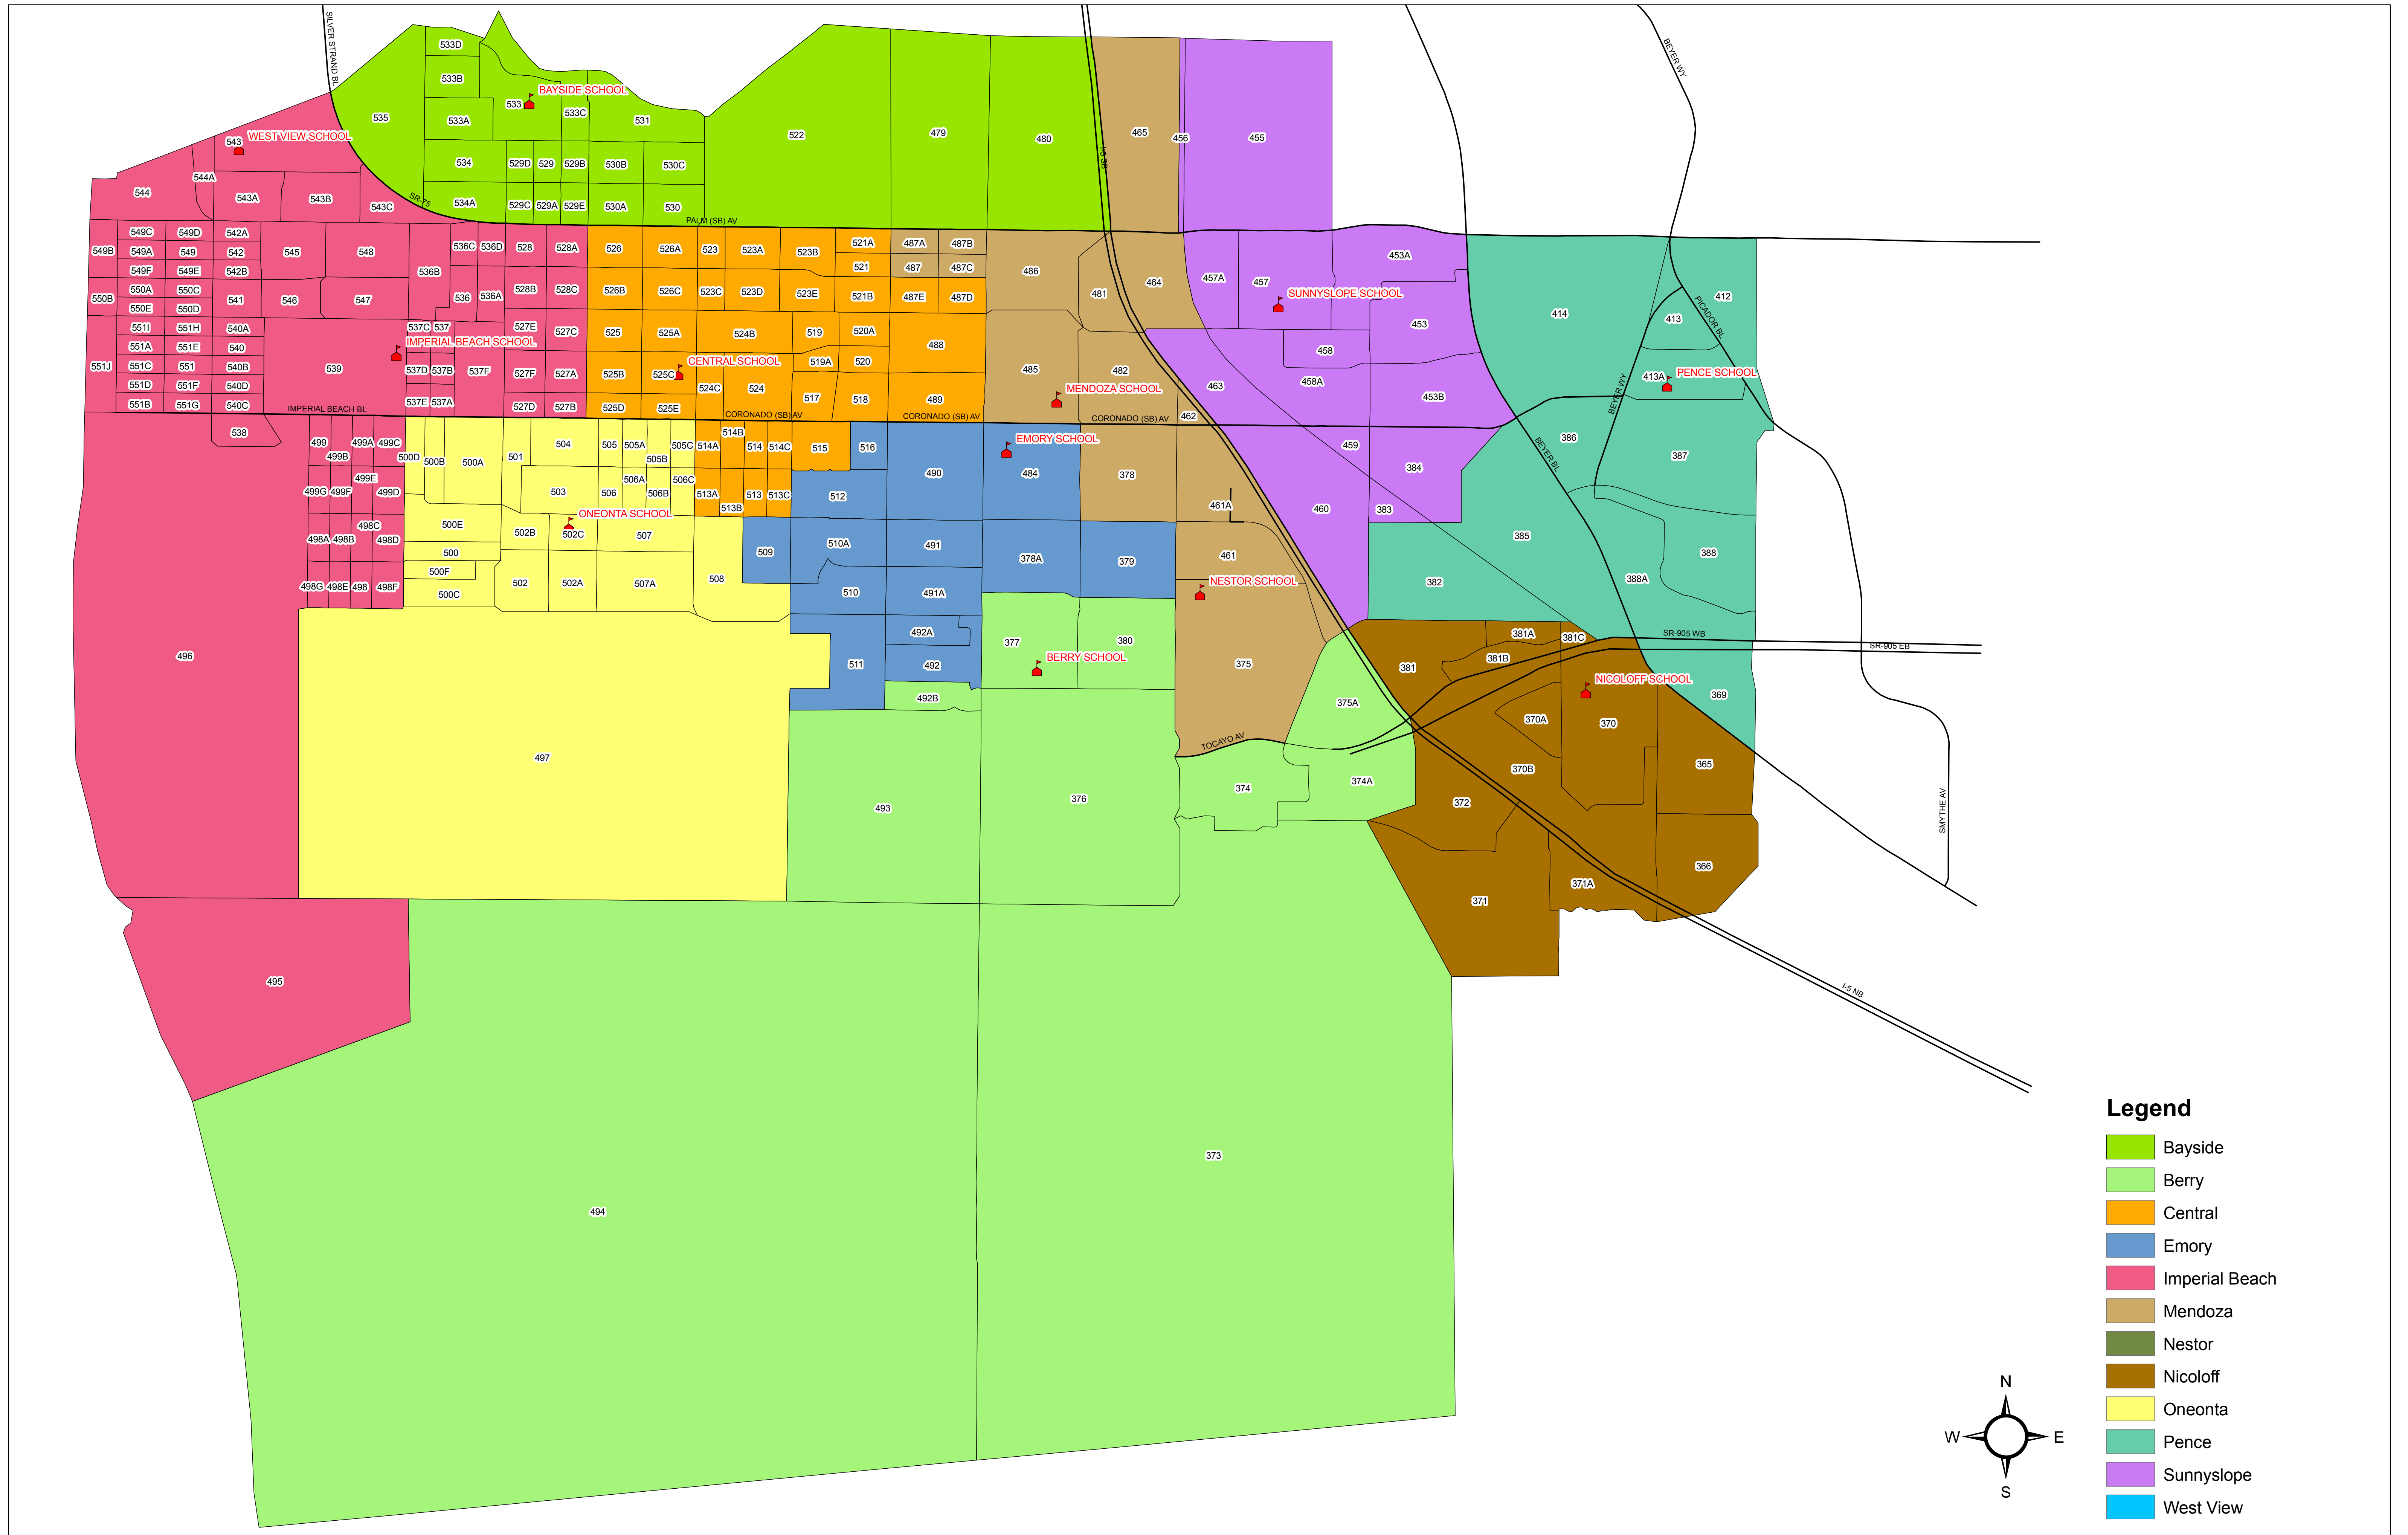

SOUTH BAY UNION SCHOOL DISTRICT

Proposed Attendance Boundaries

- Legend**
- Bayside
 - Berry
 - Central
 - Emory
 - Imperial Beach
 - Mendoza
 - Nestor
 - Nicoloff
 - Oneonta
 - Pence
 - Sunnyslope
 - West View