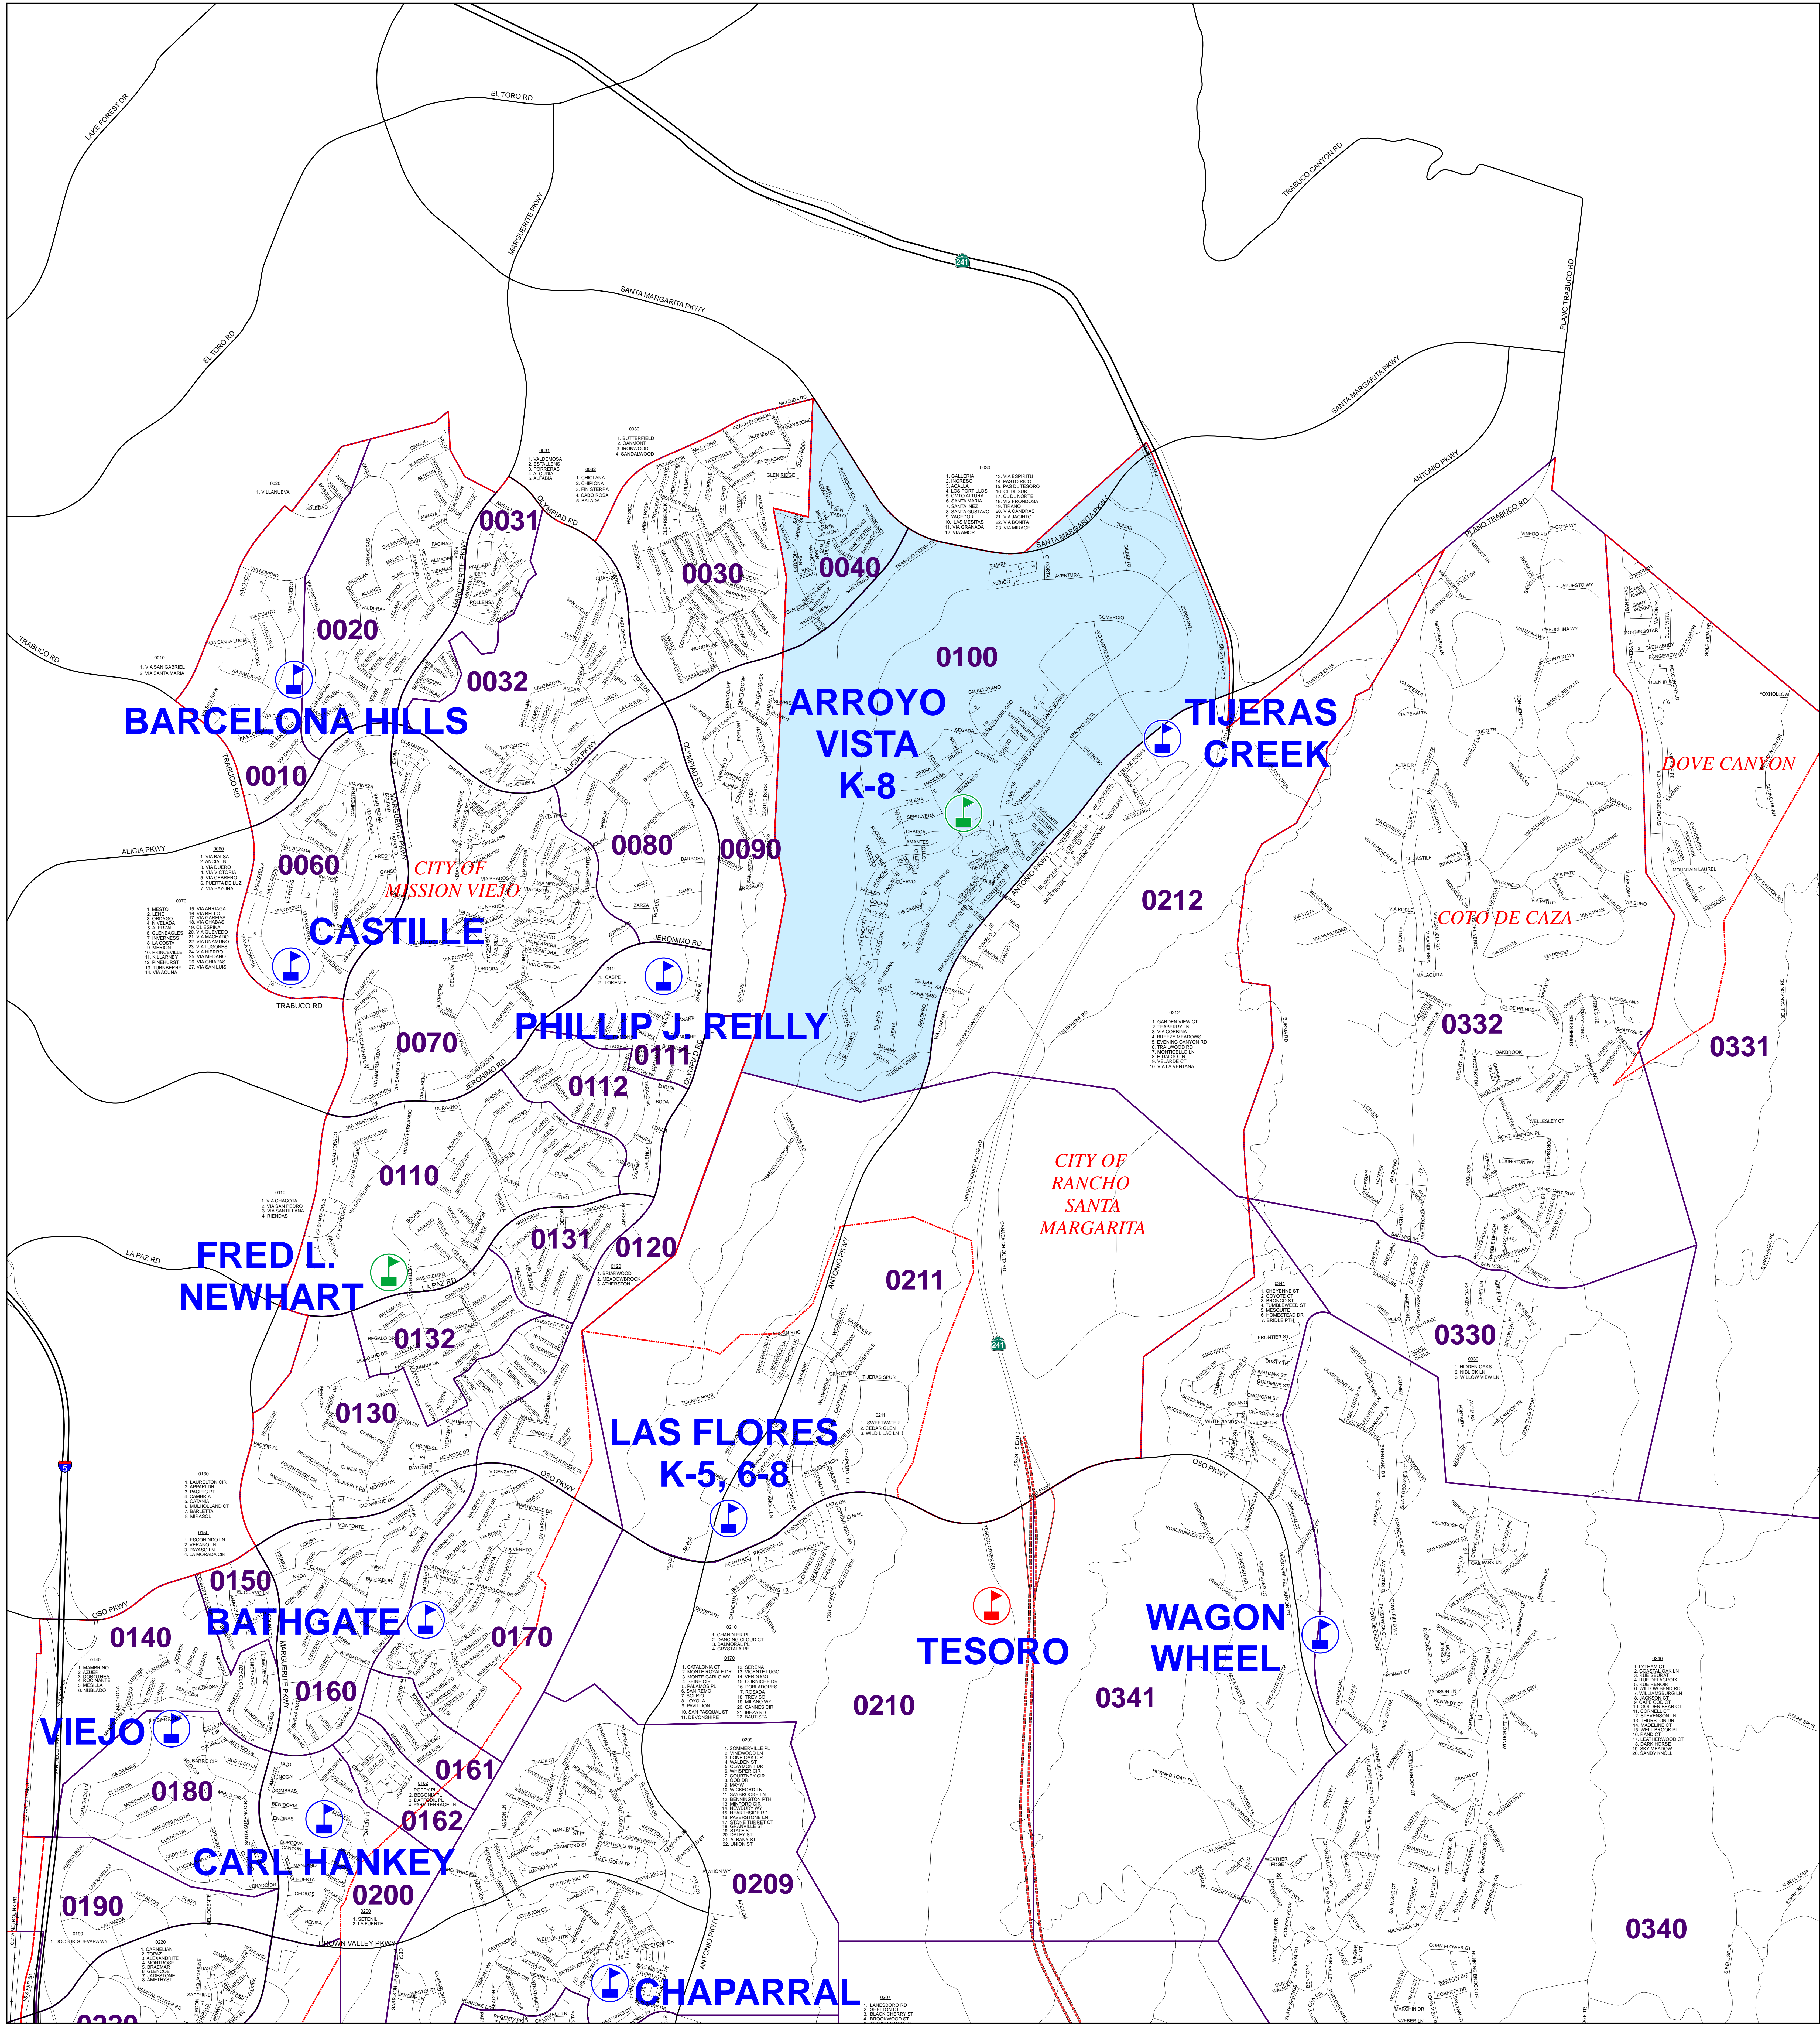

ARROYO VISTA ELEMENTARY SCHOOL 2005 - 2006 ATTENDANCE BOUNDARY

Legend ARROYO VISTA 23371 Arroyo Vista Rancho Santa Margarita, CA 92688 (949) 458-0215		REFERENCE STUDY AREA BOUNDARY CITY BOUNDARY STREET CENTERLINE PROPOSED HIGHWAY
SCHOOL TYPE B ELEMENTARY M MIDDLE H HIGH		<small>Reference data (Street & City) was reproduced with permission granted by THOMAS BROS. MAPS. This map is copyrighted by THOMAS BROS. MAPS. It is unlawful to copy or reproduce all or any part thereof, whether for personal use or resale, without the prior, written permission of THOMAS BROS. MAPS.</small>