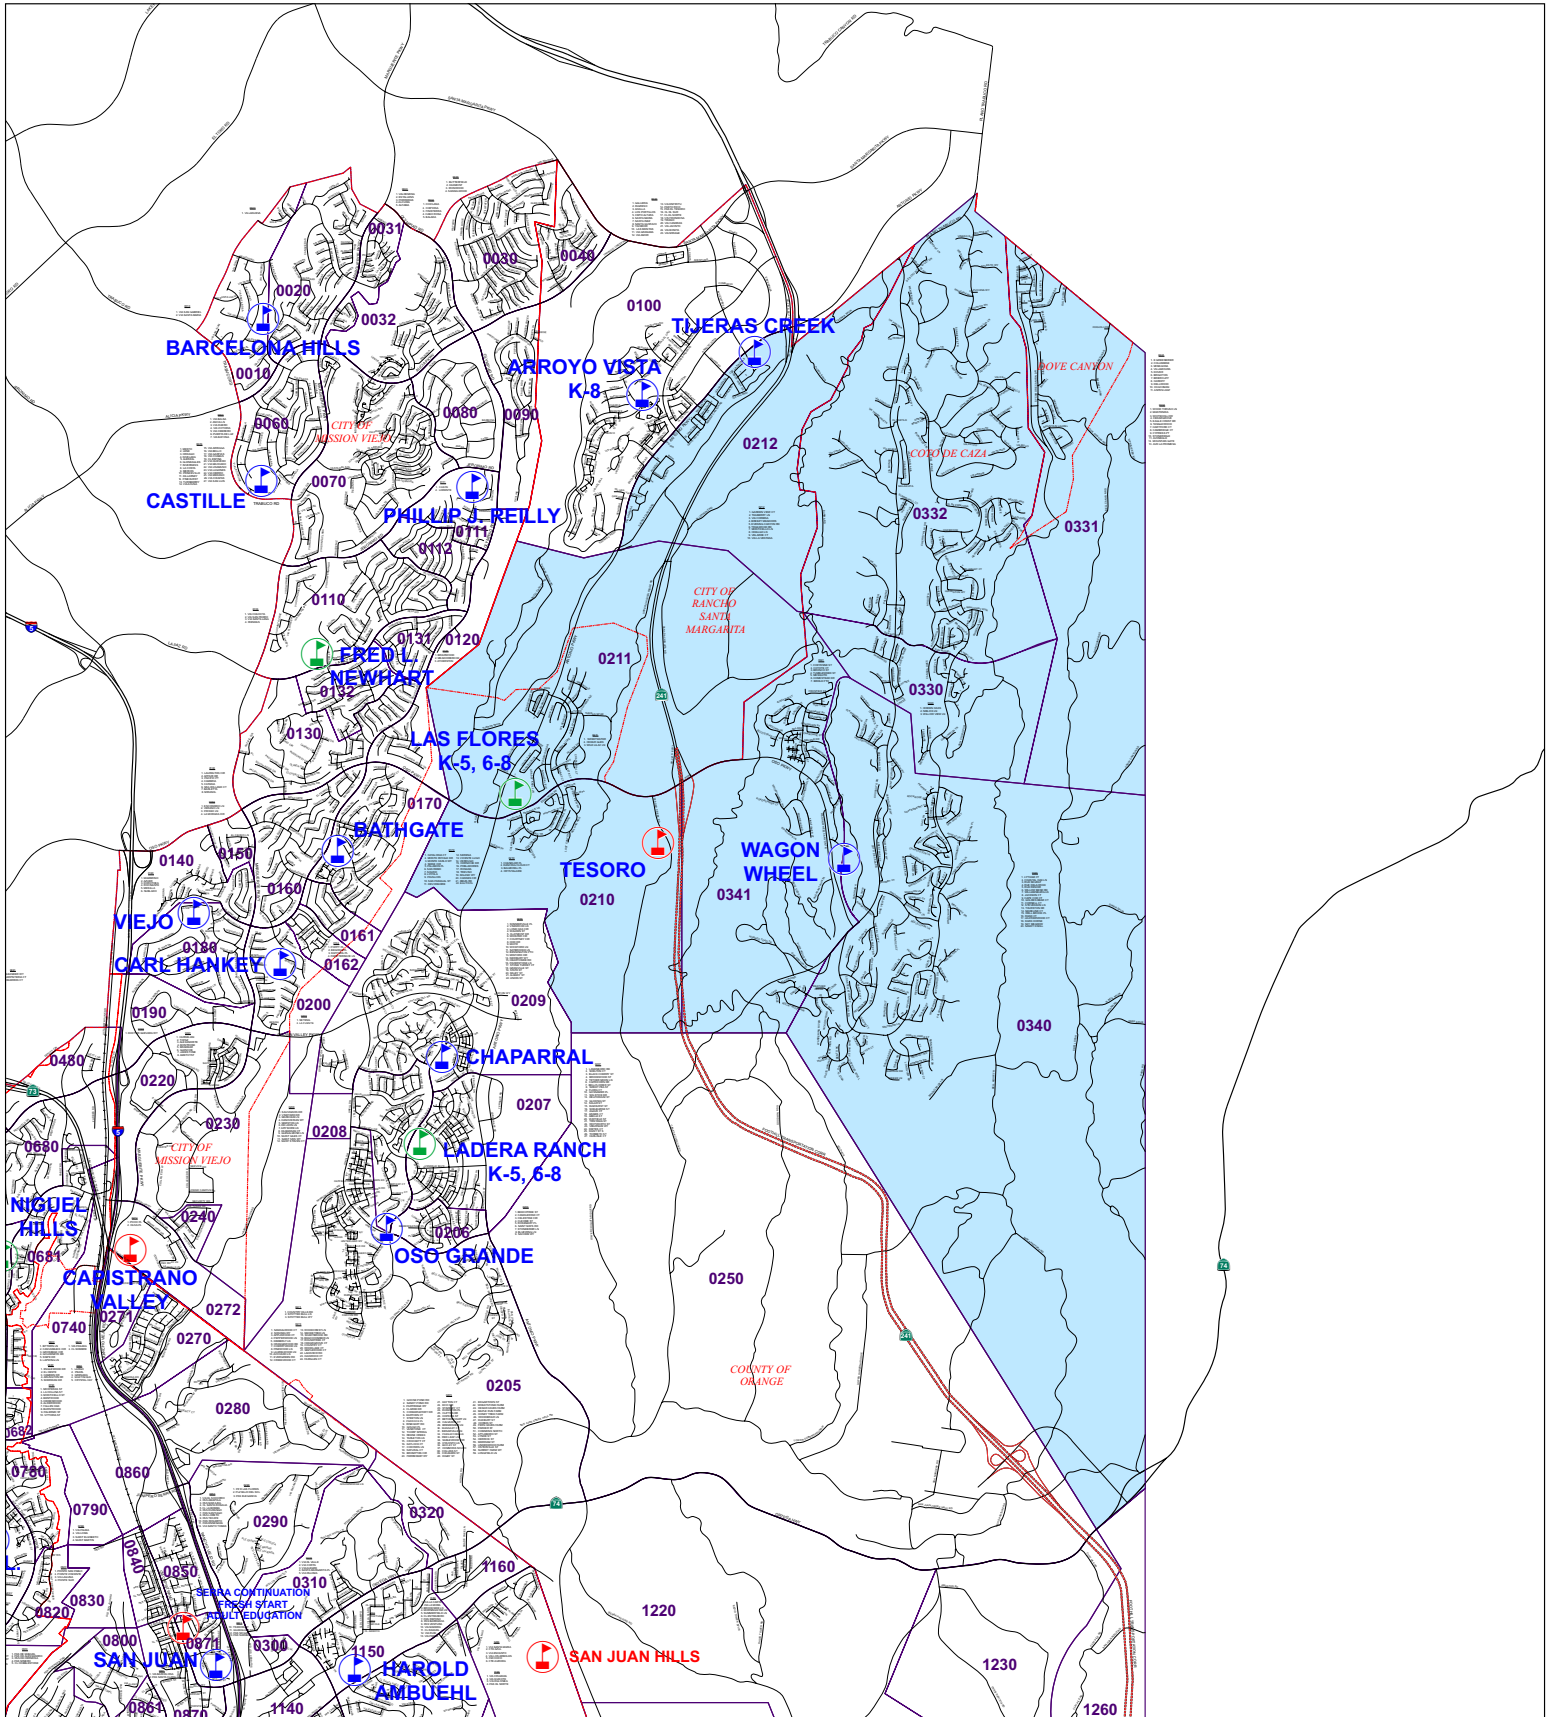

LAS FLORES MIDDLE SCHOOL 2005 - 2006 ATTENDANCE BOUNDARY