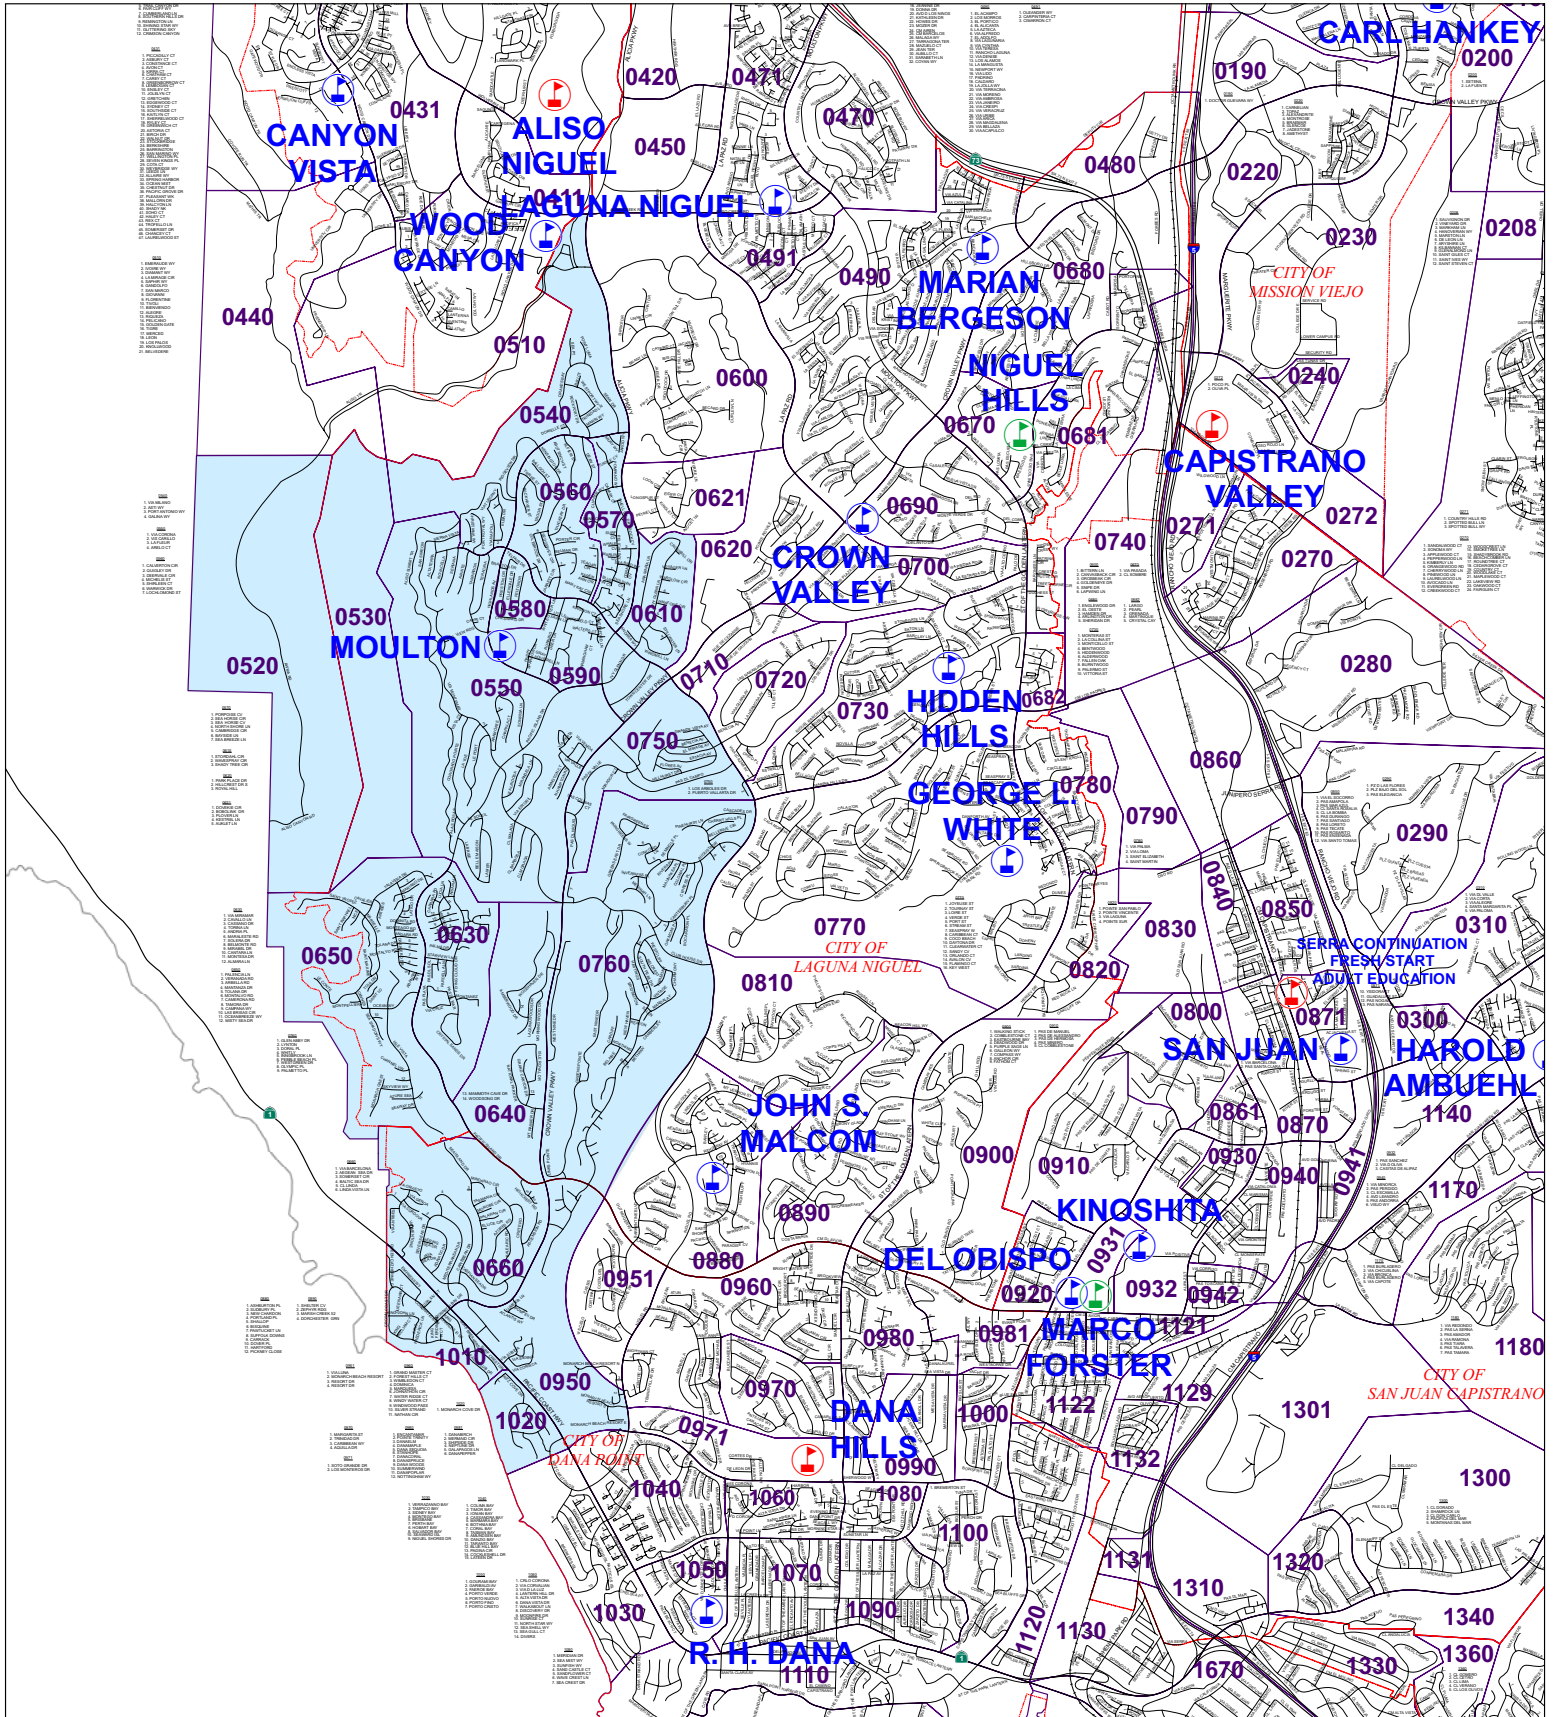

MOULTON ELEMENTARY SCHOOL 2005 - 2006 ATTENDANCE BOUNDARY

Legend	
	MOULTON 2001 Highways Laguna Niguel, CA 92677 (949) 244-6495
	STUDY AREA BOUNDARY
	CITY BOUNDARY
	STREET CENTERLINE
	PROPOSED HIGHWAY
●	ELEMENTARY
●	MIDDLE
●	HIGH

Reference data (cities & cities with "Reference" with permission granted by THOMAS BLOOM, MAPS, INC.) is provided for informational purposes only. The "Reference" data is not intended to be used for any purpose other than to provide a general sense of location within the geographic boundaries of the City of San Juan Capistrano.