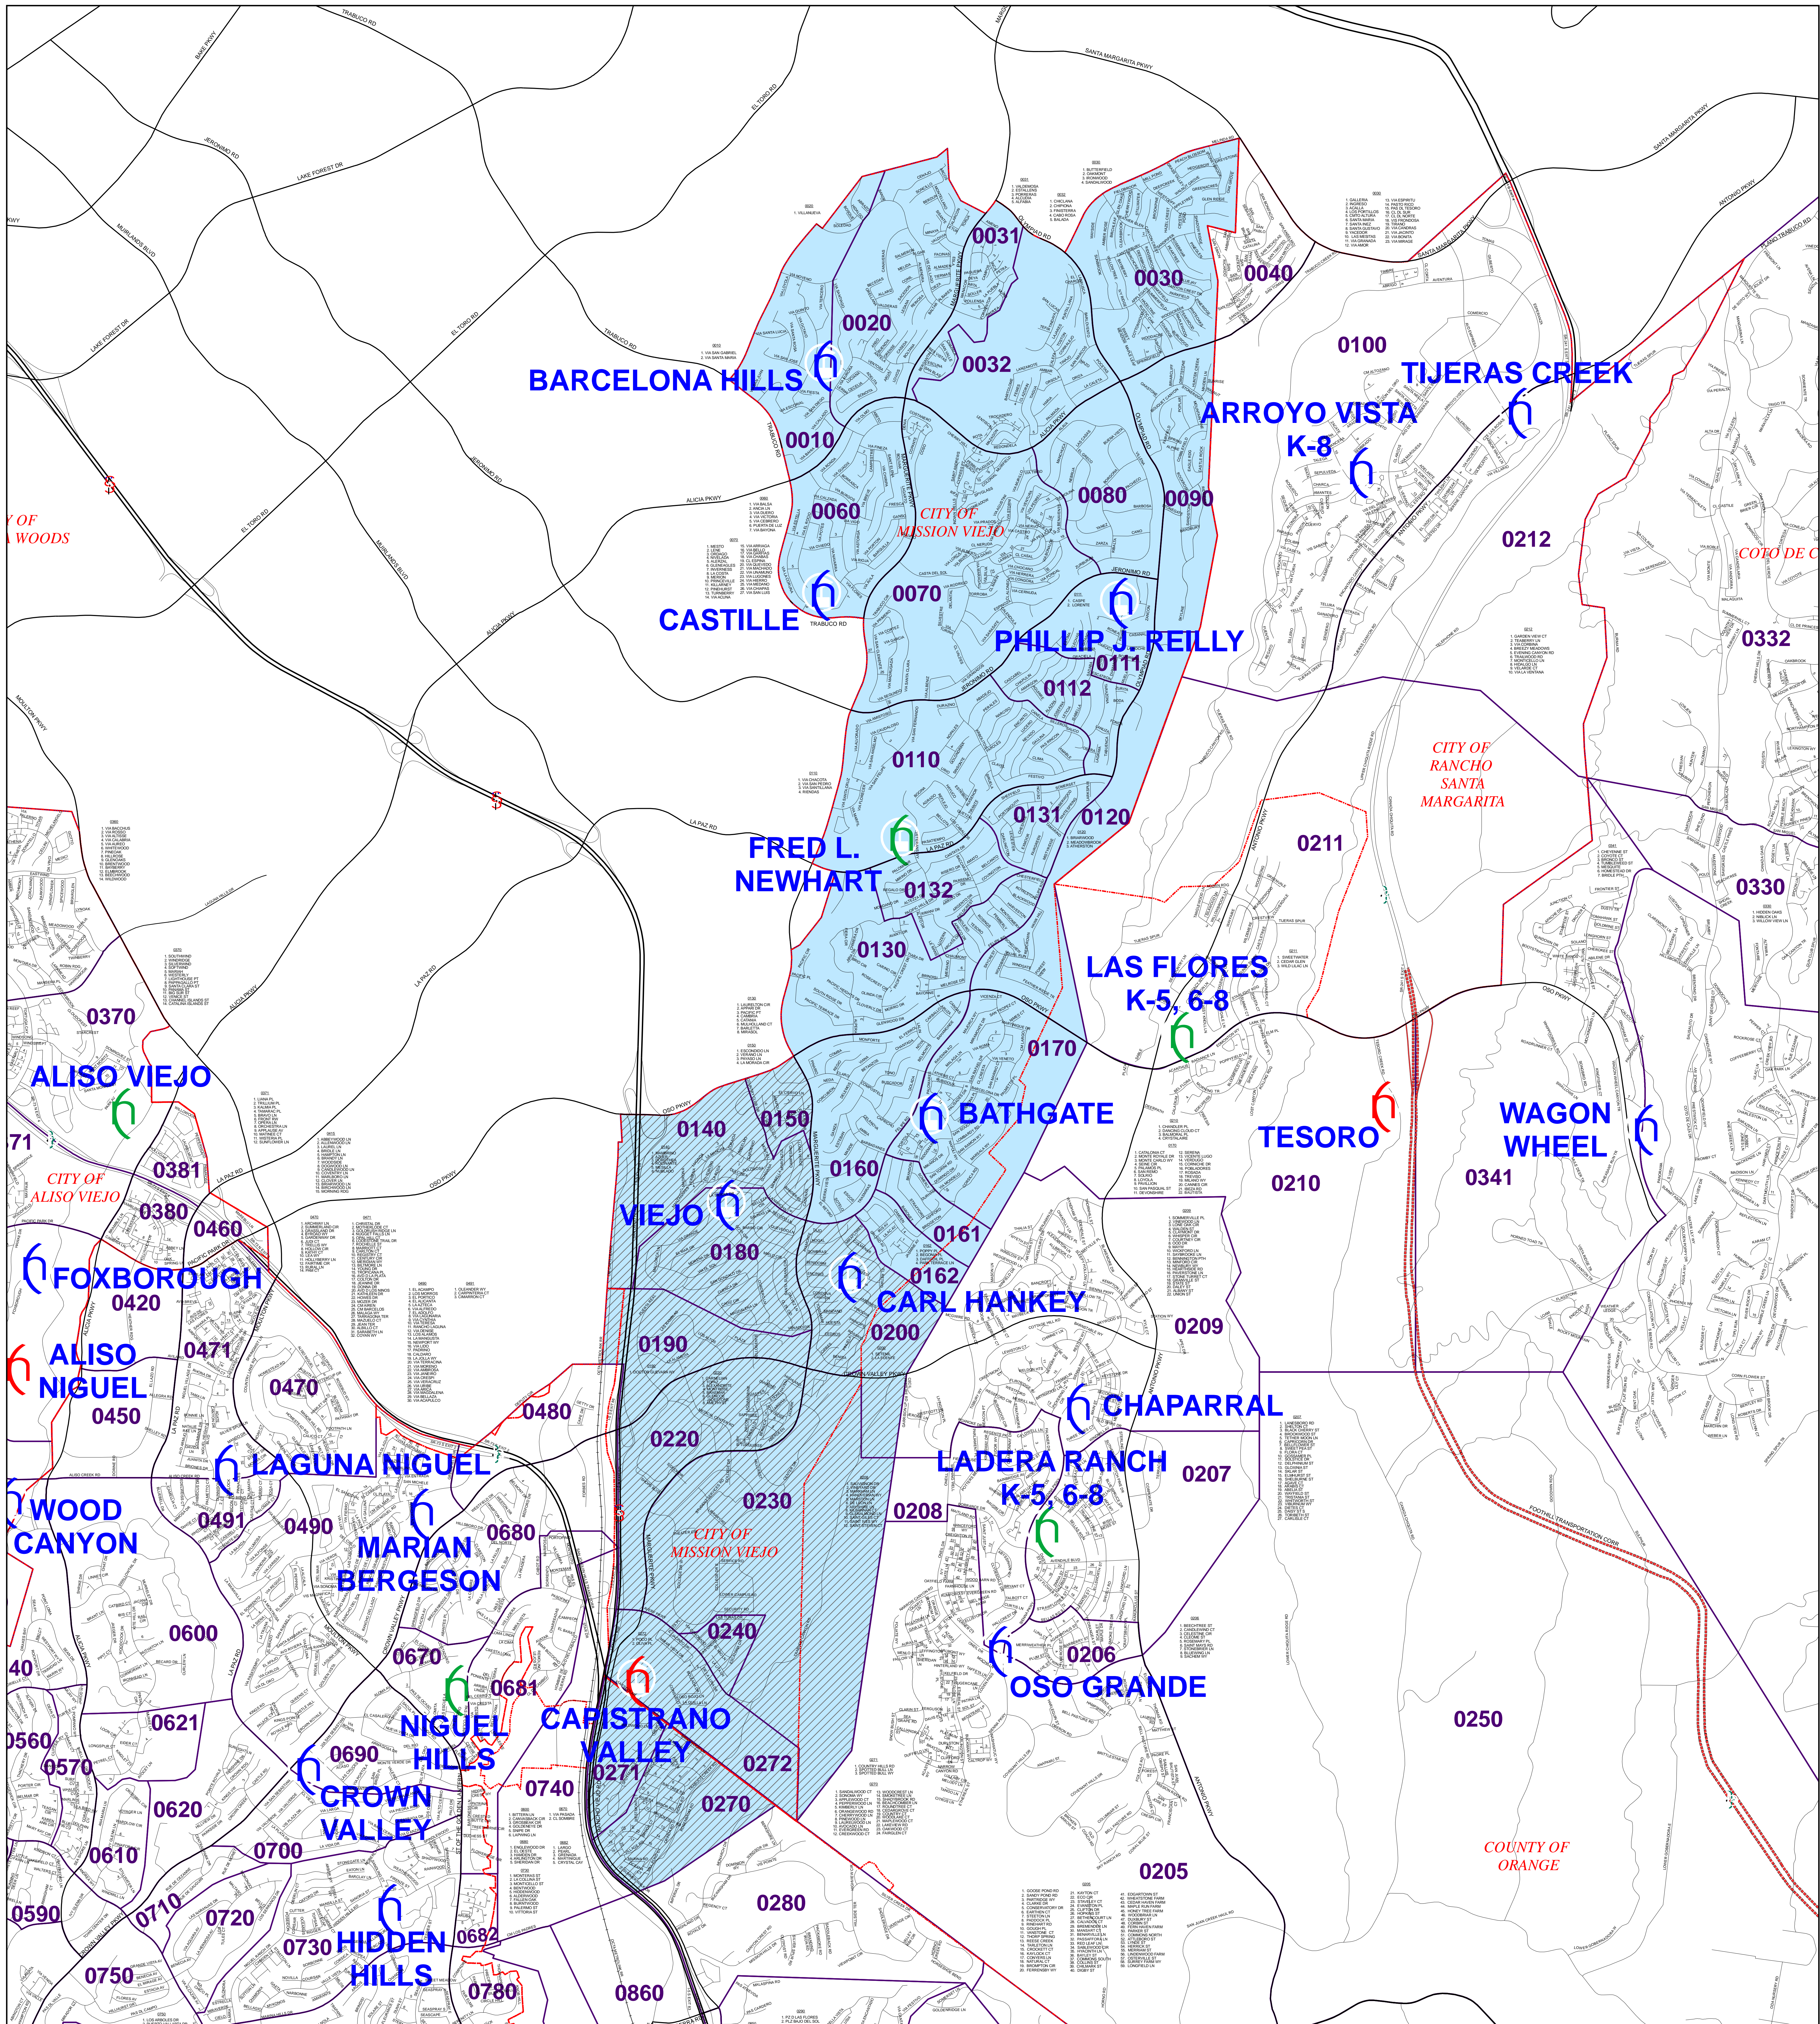

# FRED L. NEWHART MIDDLE SCHOOL 2005 - 2006 ATTENDANCE BOUNDARY

**Legend**

FRED L. NEWHART 25001 Veterans Way Mission Viejo, CA 92692 (949) 855-0162	6TH GRADE ONLY	REFERENCE STUDY AREA BOUNDARY	CITY BOUNDARY	STREET CENTERLINE	PROPOSED HIGHWAY
ELEMENTARY	MIDDLE	HIGH			

Reference data (Street & City) was "Reproduced with permission granted by THOMAS BROS. MAPS. This map is copyrighted by THOMAS BROS. MAPS. It is unlawful to copy or reproduce all or any part thereof, whether for personal use or resale, without the prior written permission of THOMAS BROS. MAPS."