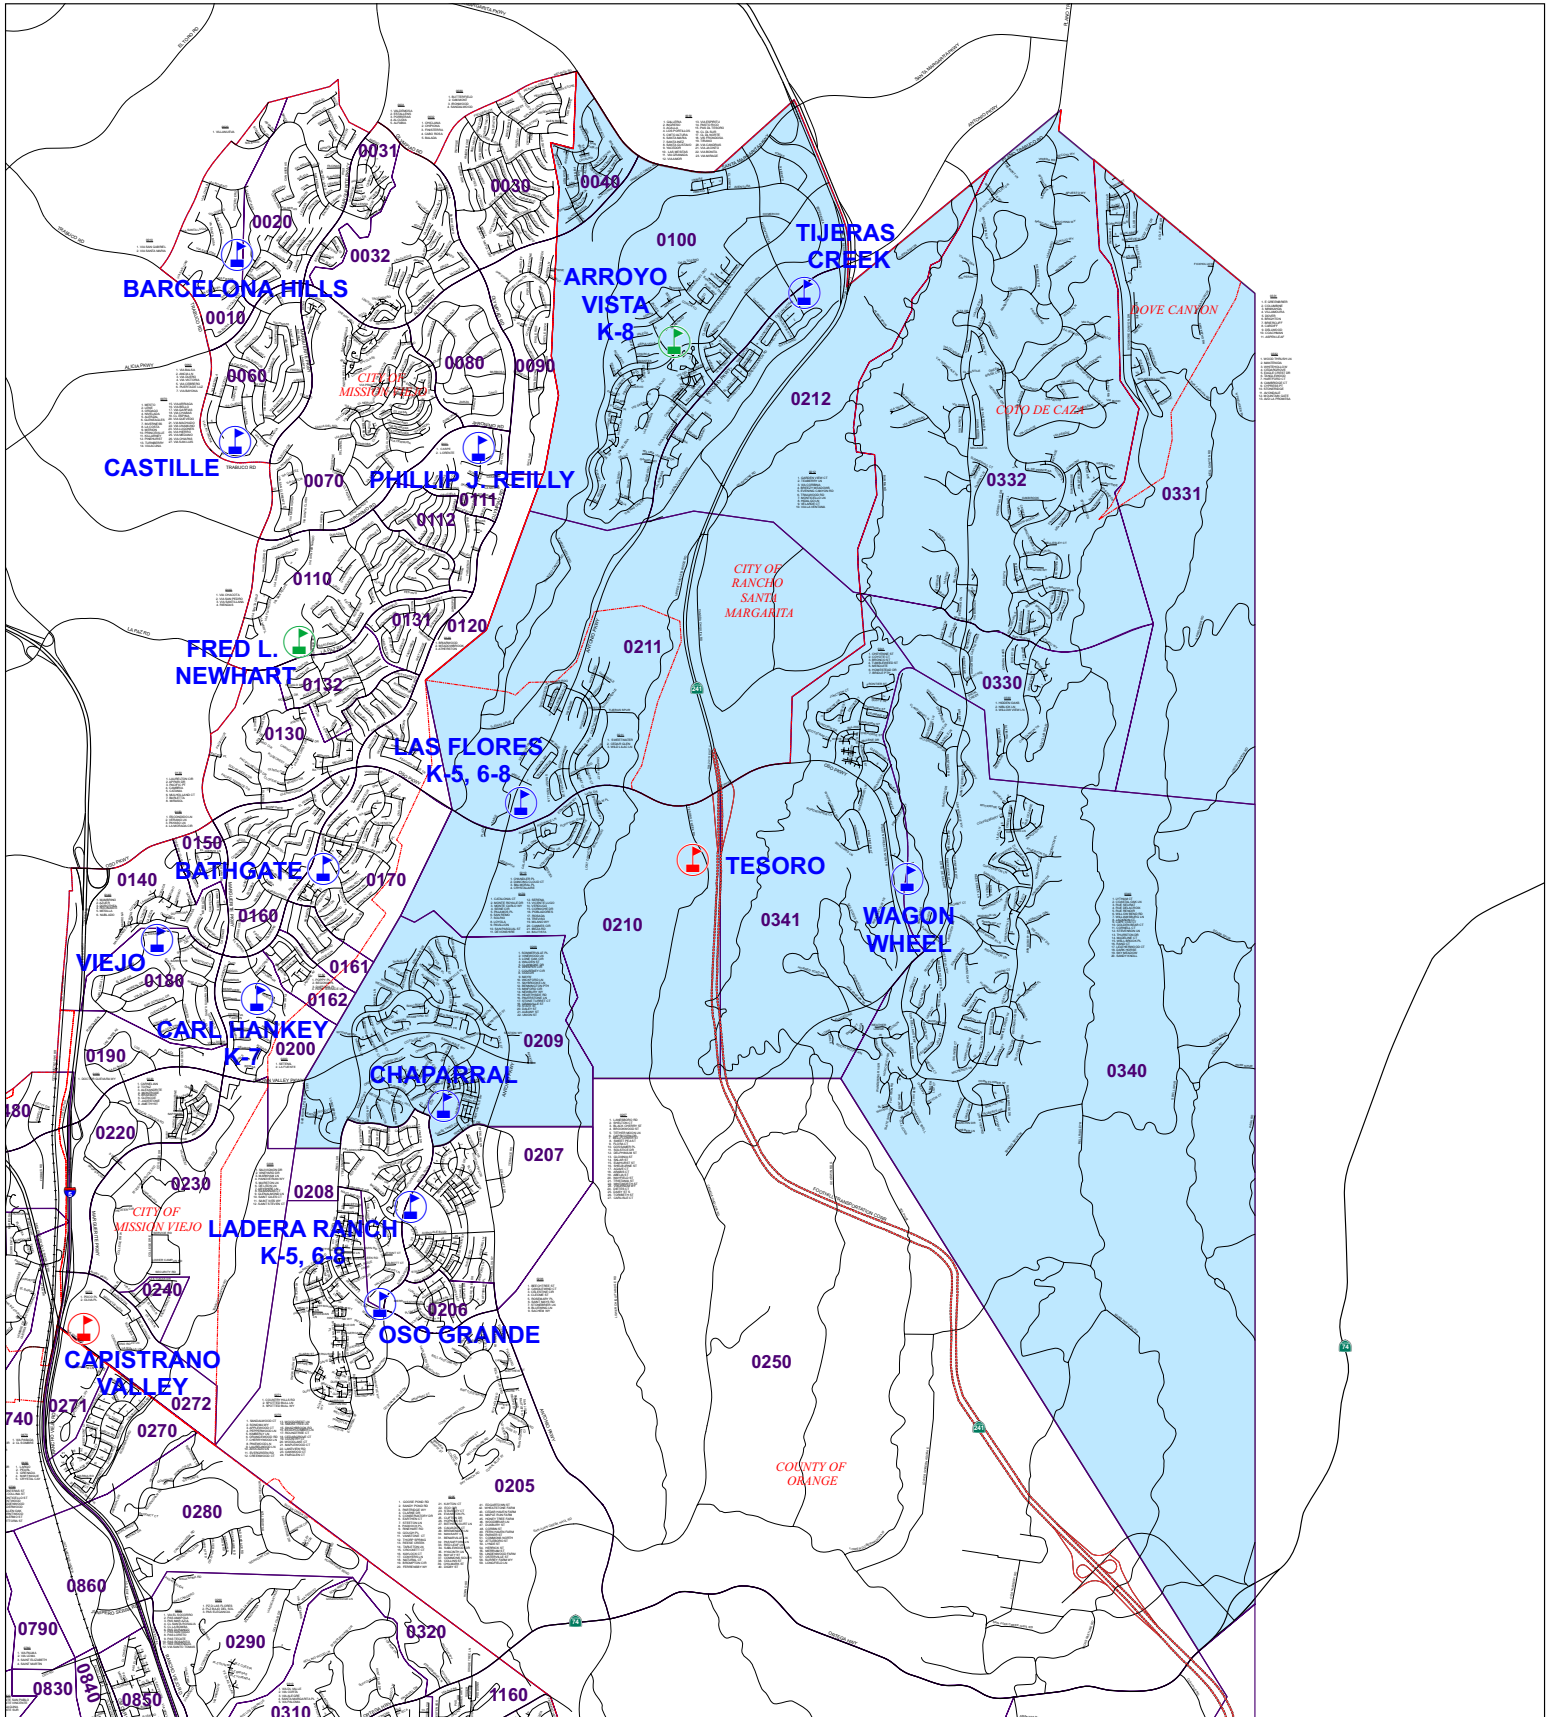

# TESORO HIGH SCHOOL 2007 - 2008 ATTENDANCE BOUNDARY

**Legend**

TESORO  
 1 Sueno Creek Road  
 Rancho Santa Margarita, CA 92688  
 (949) 264-6316

**REFERENCE**  
 STUDY AREA BOUNDARY  
 CITY BOUNDARY  
 STREET CENTERLINE  
 PROPOSED HIGHWAY

**SCHOOL TYPE**  
 ELEMENTARY  
 MIDDLE  
 HIGH

Reference data (City and County) was reproduced with permission granted by THE CLERK, COUNTY OF ORANGE, CALIFORNIA. This map is not intended to be used for any purpose other than the general use of those within the geographic boundaries of TESORO HIGH SCHOOL.