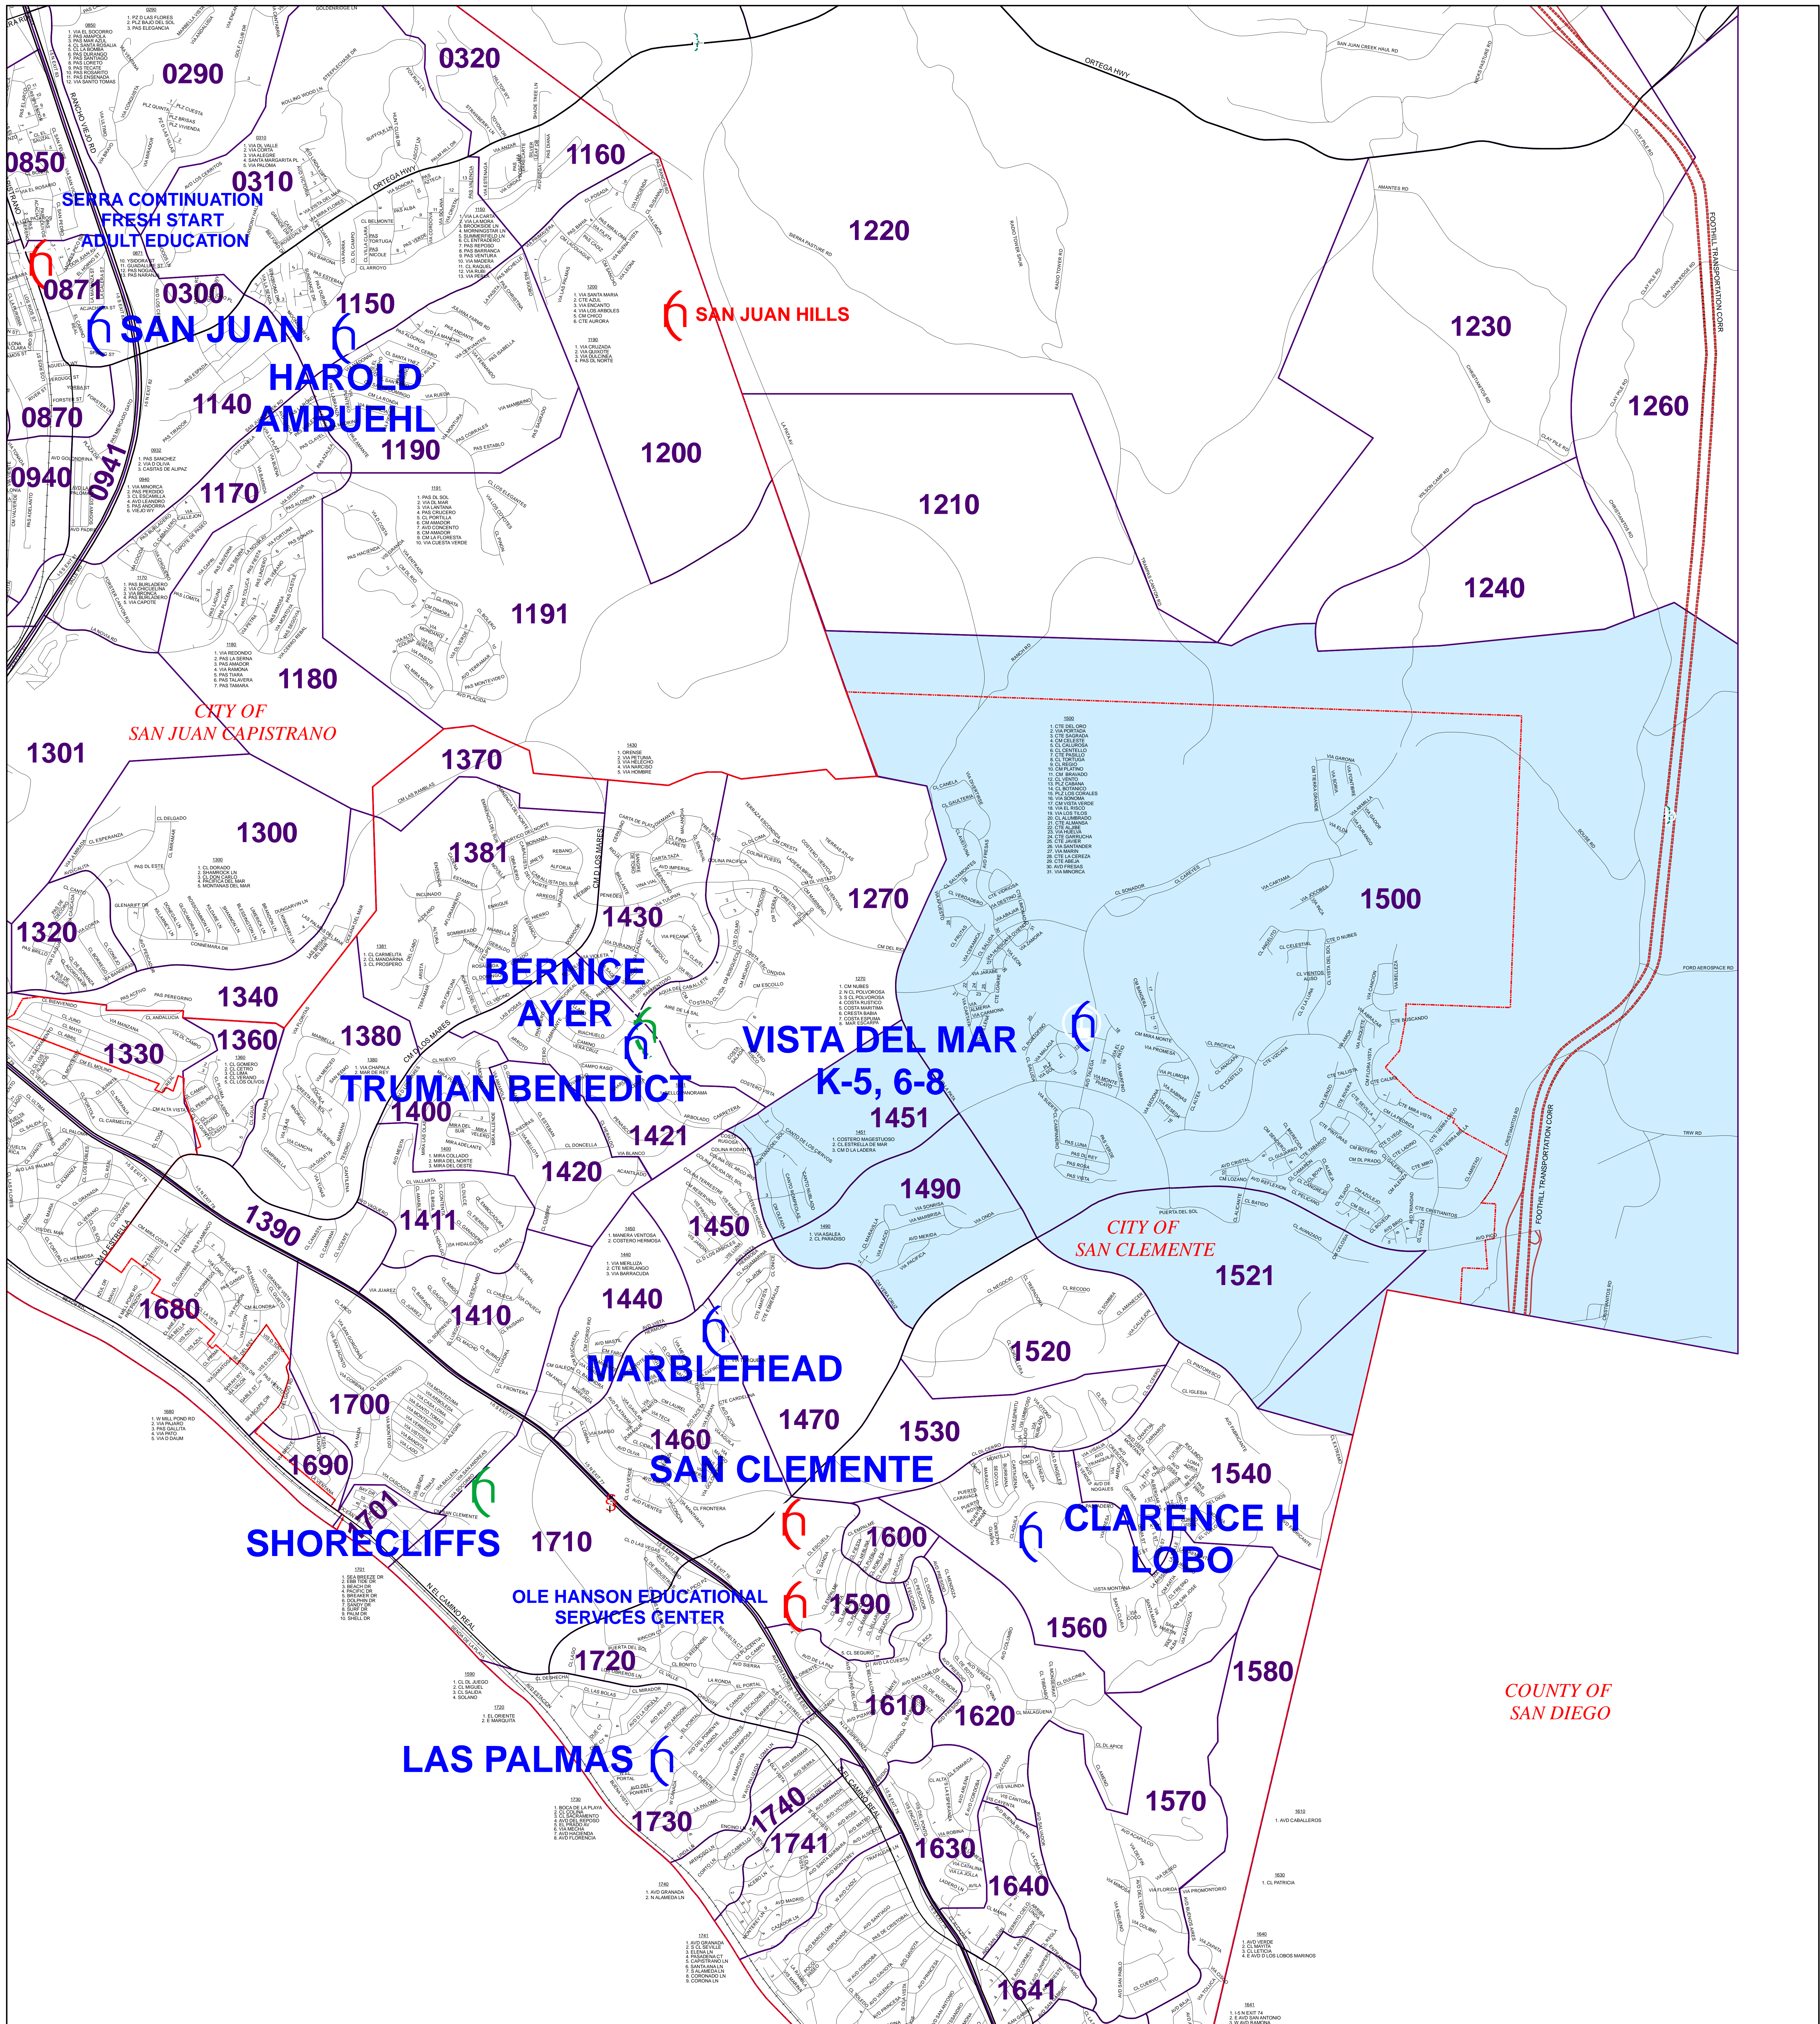

# VISTA DEL MAR ELEMENTARY SCHOOL 2005 - 2006 ATTENDANCE BOUNDARY

**Legend**

**REFERENCE**

- VISTA DEL MAR: 1130 Avenida Talaga, San Clemente, CA 92673 (949) 234-5950
- STUDY AREA BOUNDARY: [Purple outline]
- CITY BOUNDARY: [Red outline]
- STREET CENTERLINE: [Black line]
- PROPOSED HIGHWAY: [Red dashed line]

**SCHOOL TYPE**

- ELEMENTARY: [Blue outline]
- MIDDLE: [Green outline]
- HIGH: [Red outline]

Reference data (Street & City) was "Reproduced with permission granted by THOMAS BRGS. MAPS. This map is copyrighted by THOMAS BRGS. MAPS. It is unlawful to copy or reproduce all or any part thereof, whether for personal use or resale, without the prior written permission of THOMAS BRGS. MAPS."