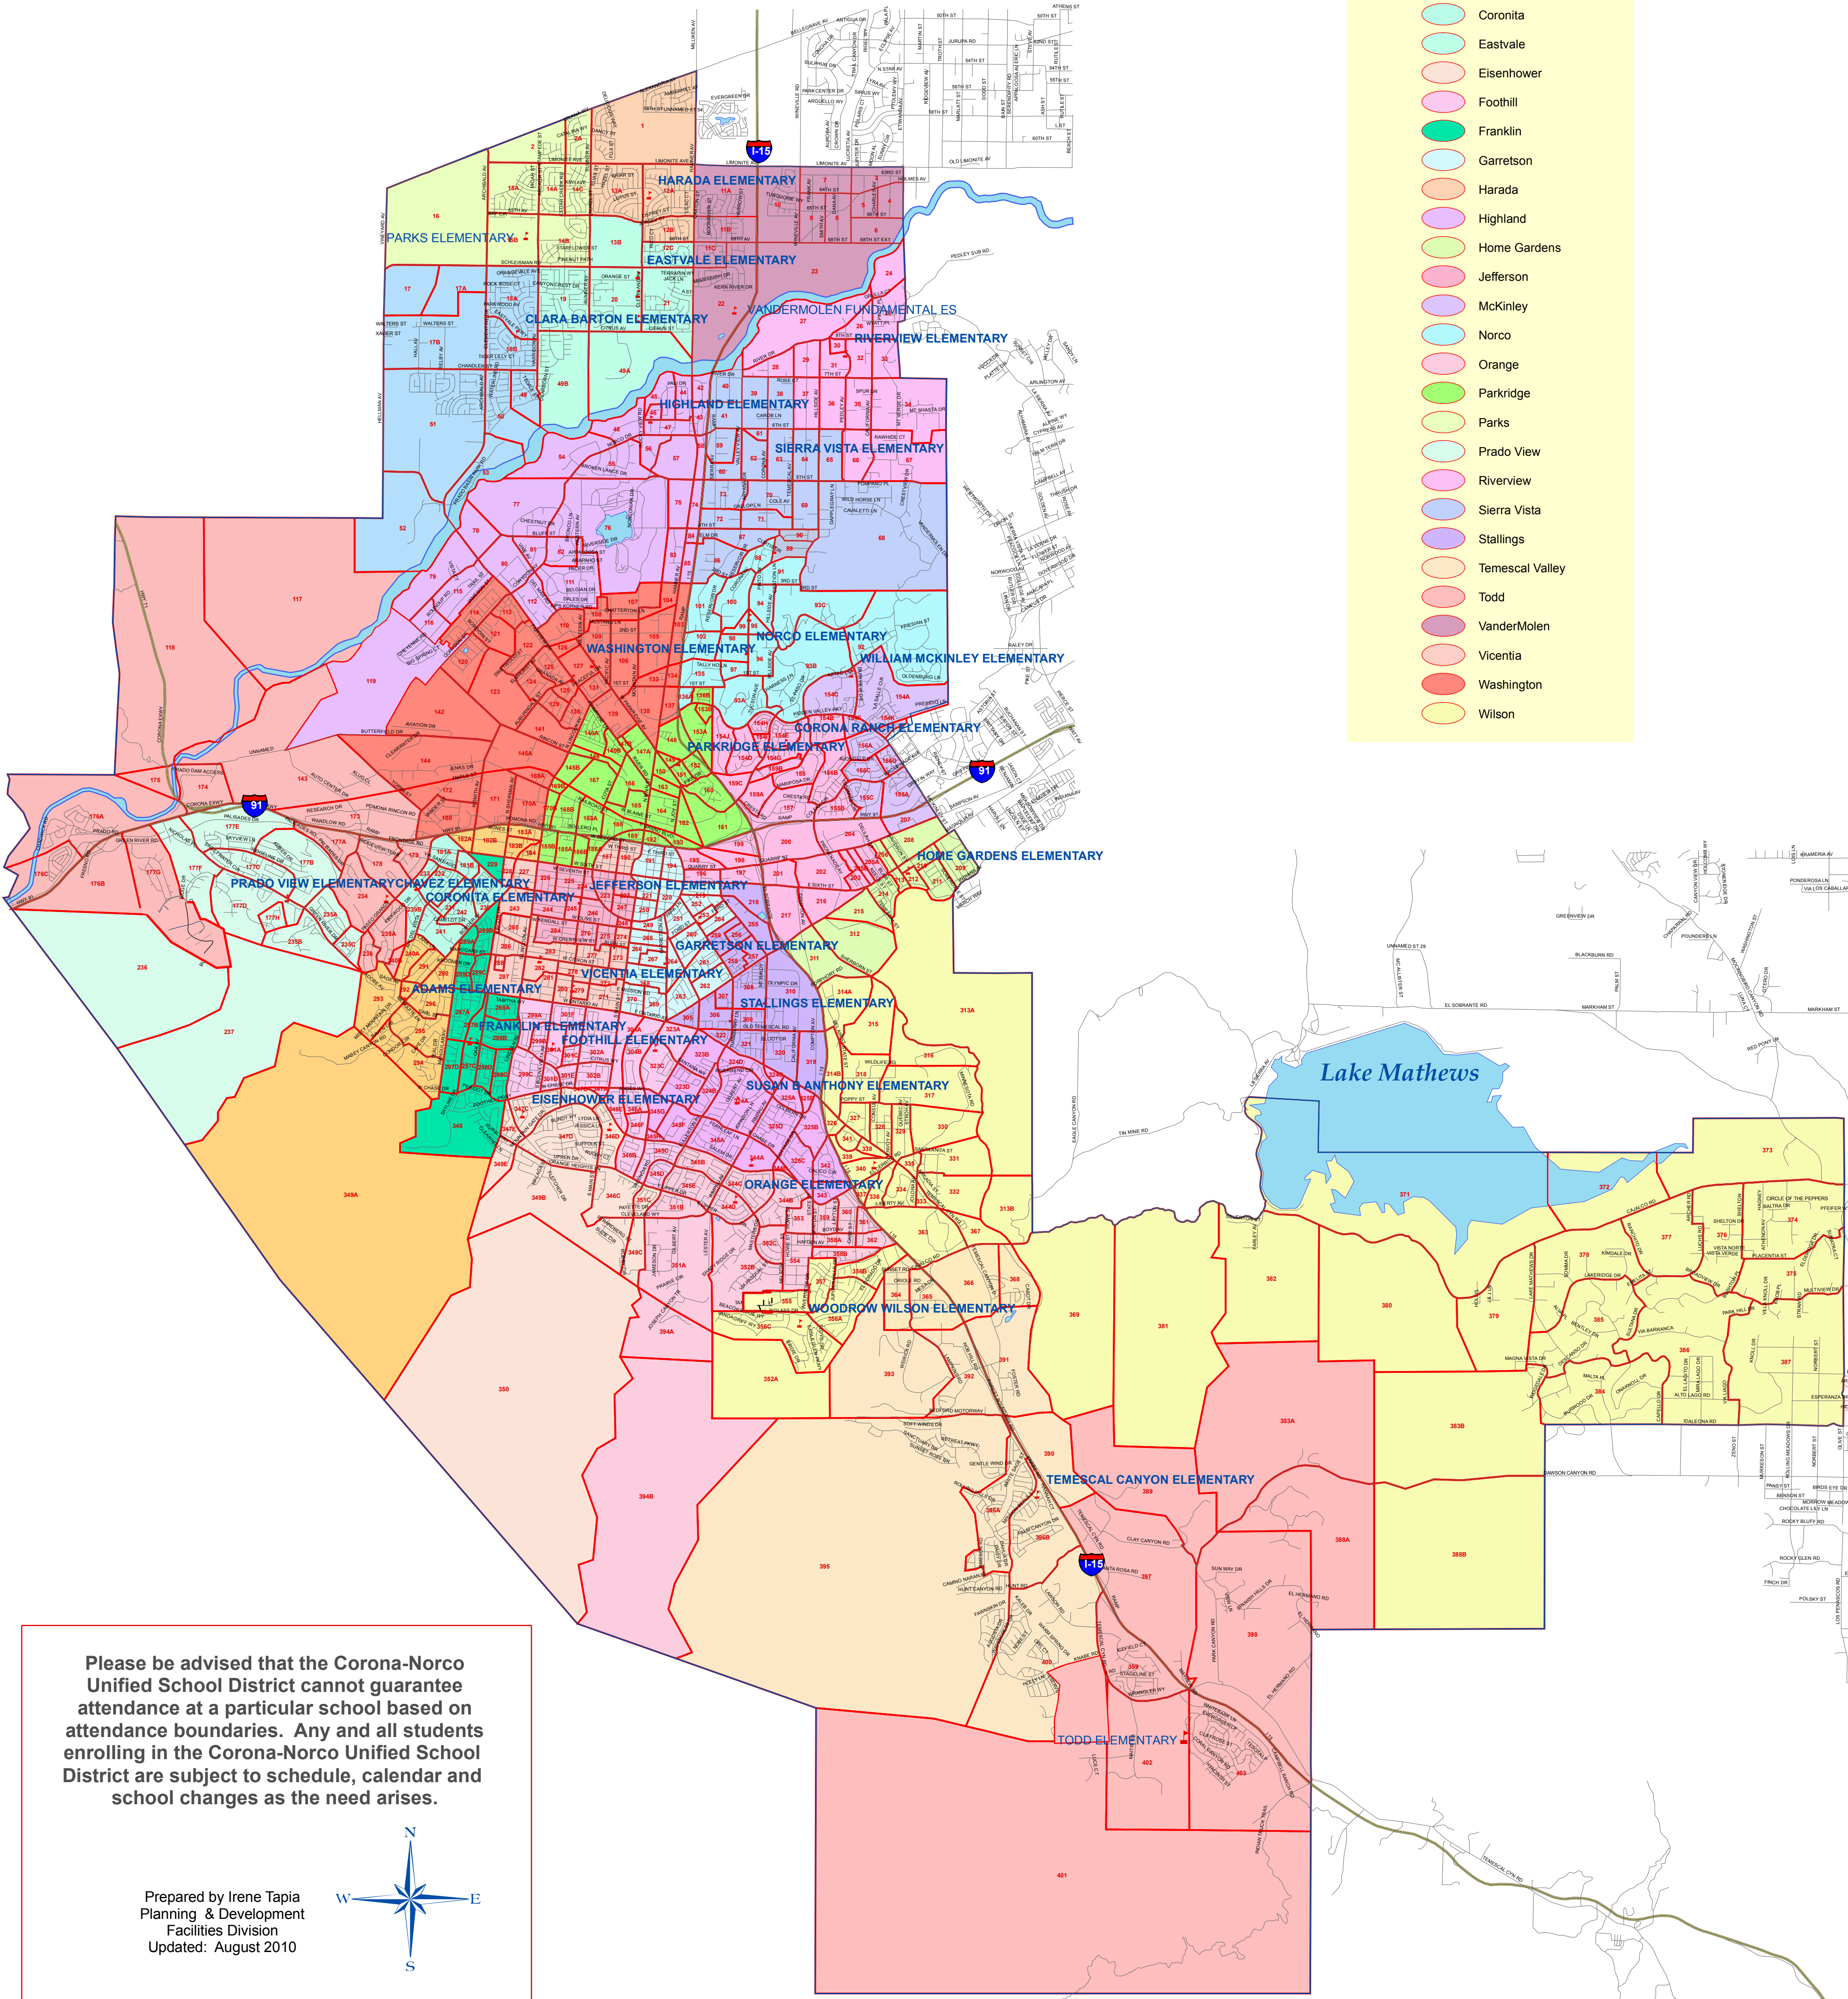

CORONA-NORCO UNIFIED SCHOOL DISTRICT

SCHOOL OF ATTENDANCE

ELEMENTARY SCHOOLS

School of Attendance

Elementary Schools

- Adams
- Anthony
- Barton
- Chavez
- Corona Ranch
- Coronita
- Eastvale
- Eisenhower
- Foothill
- Franklin
- Garretson
- Harada
- Highland
- Home Gardens
- Jefferson
- McKinley
- Norco
- Orange
- Parkridge
- Parks
- Prado View
- Riverview
- Sierra Vista
- Stallings
- Temescal Valley
- Todd
- VanderMolen
- Vicentia
- Washington
- Wilson

Please be advised that the Corona-Norco Unified School District cannot guarantee attendance at a particular school based on attendance boundaries. Any and all students enrolling in the Corona-Norco Unified School District are subject to schedule, calendar and school changes as the need arises.