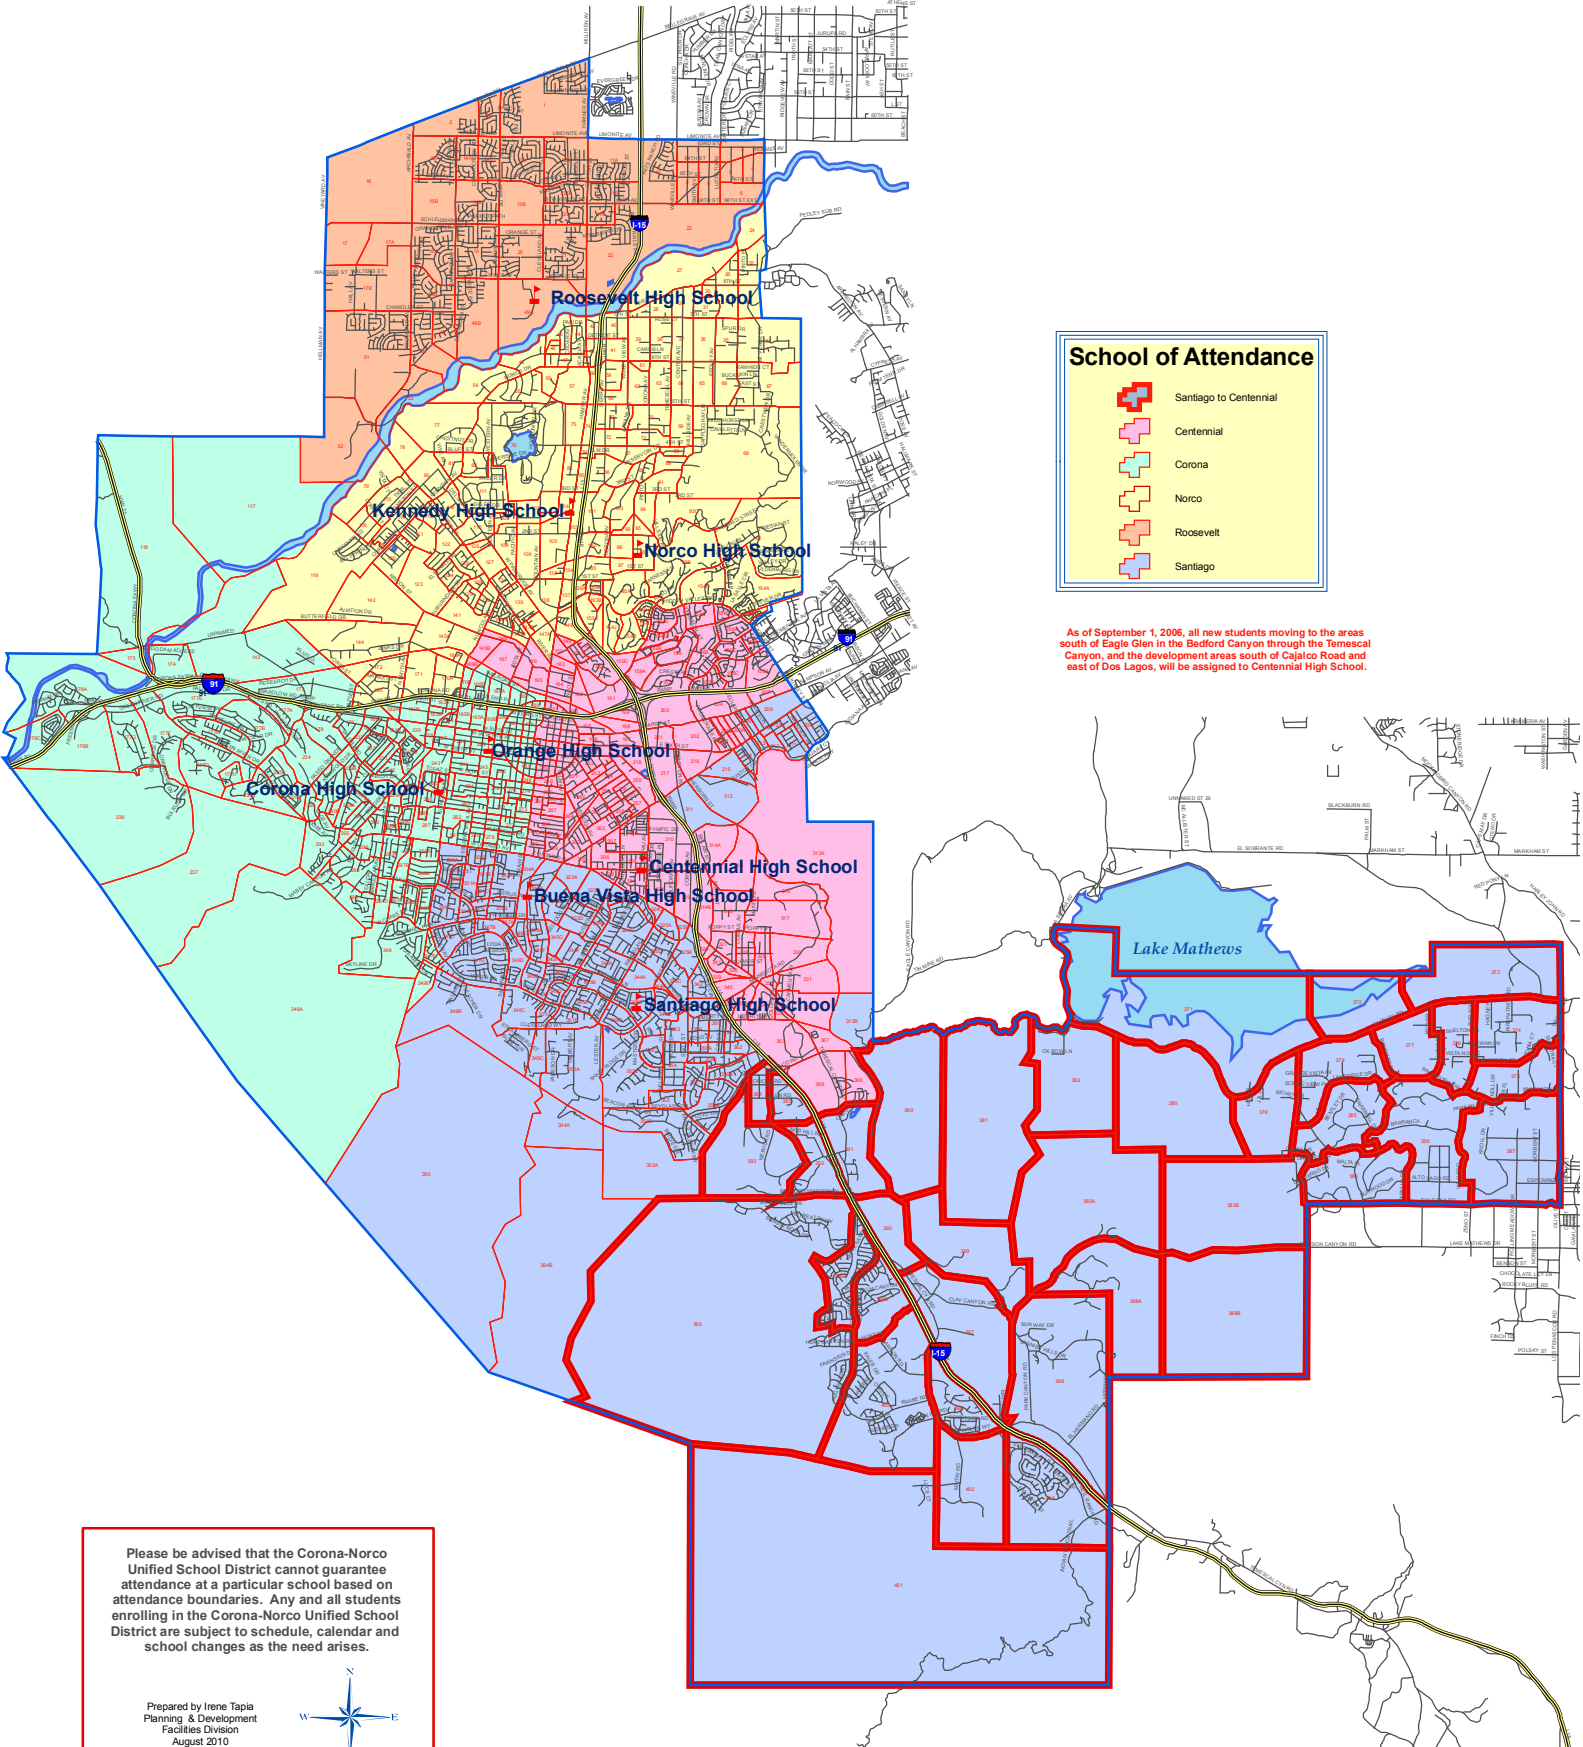

CORONA-NORCO UNIFIED SCHOOL DISTRICT SCHOOL OF ATTENDANCE HIGH SCHOOLS

School of Attendance

- Santiago to Centennial
- Centennial
- Corona
- Norco
- Roosevelt
- Santiago

Please be advised that the Corona-Norco Unified School District cannot guarantee attendance at a particular school based on attendance boundaries. Any and all students enrolling in the Corona-Norco Unified School District are subject to schedule, calendar and school changes as the need arises.

Prepared by Irene Tapia
Planning & Development
Facilities Division
August 2010