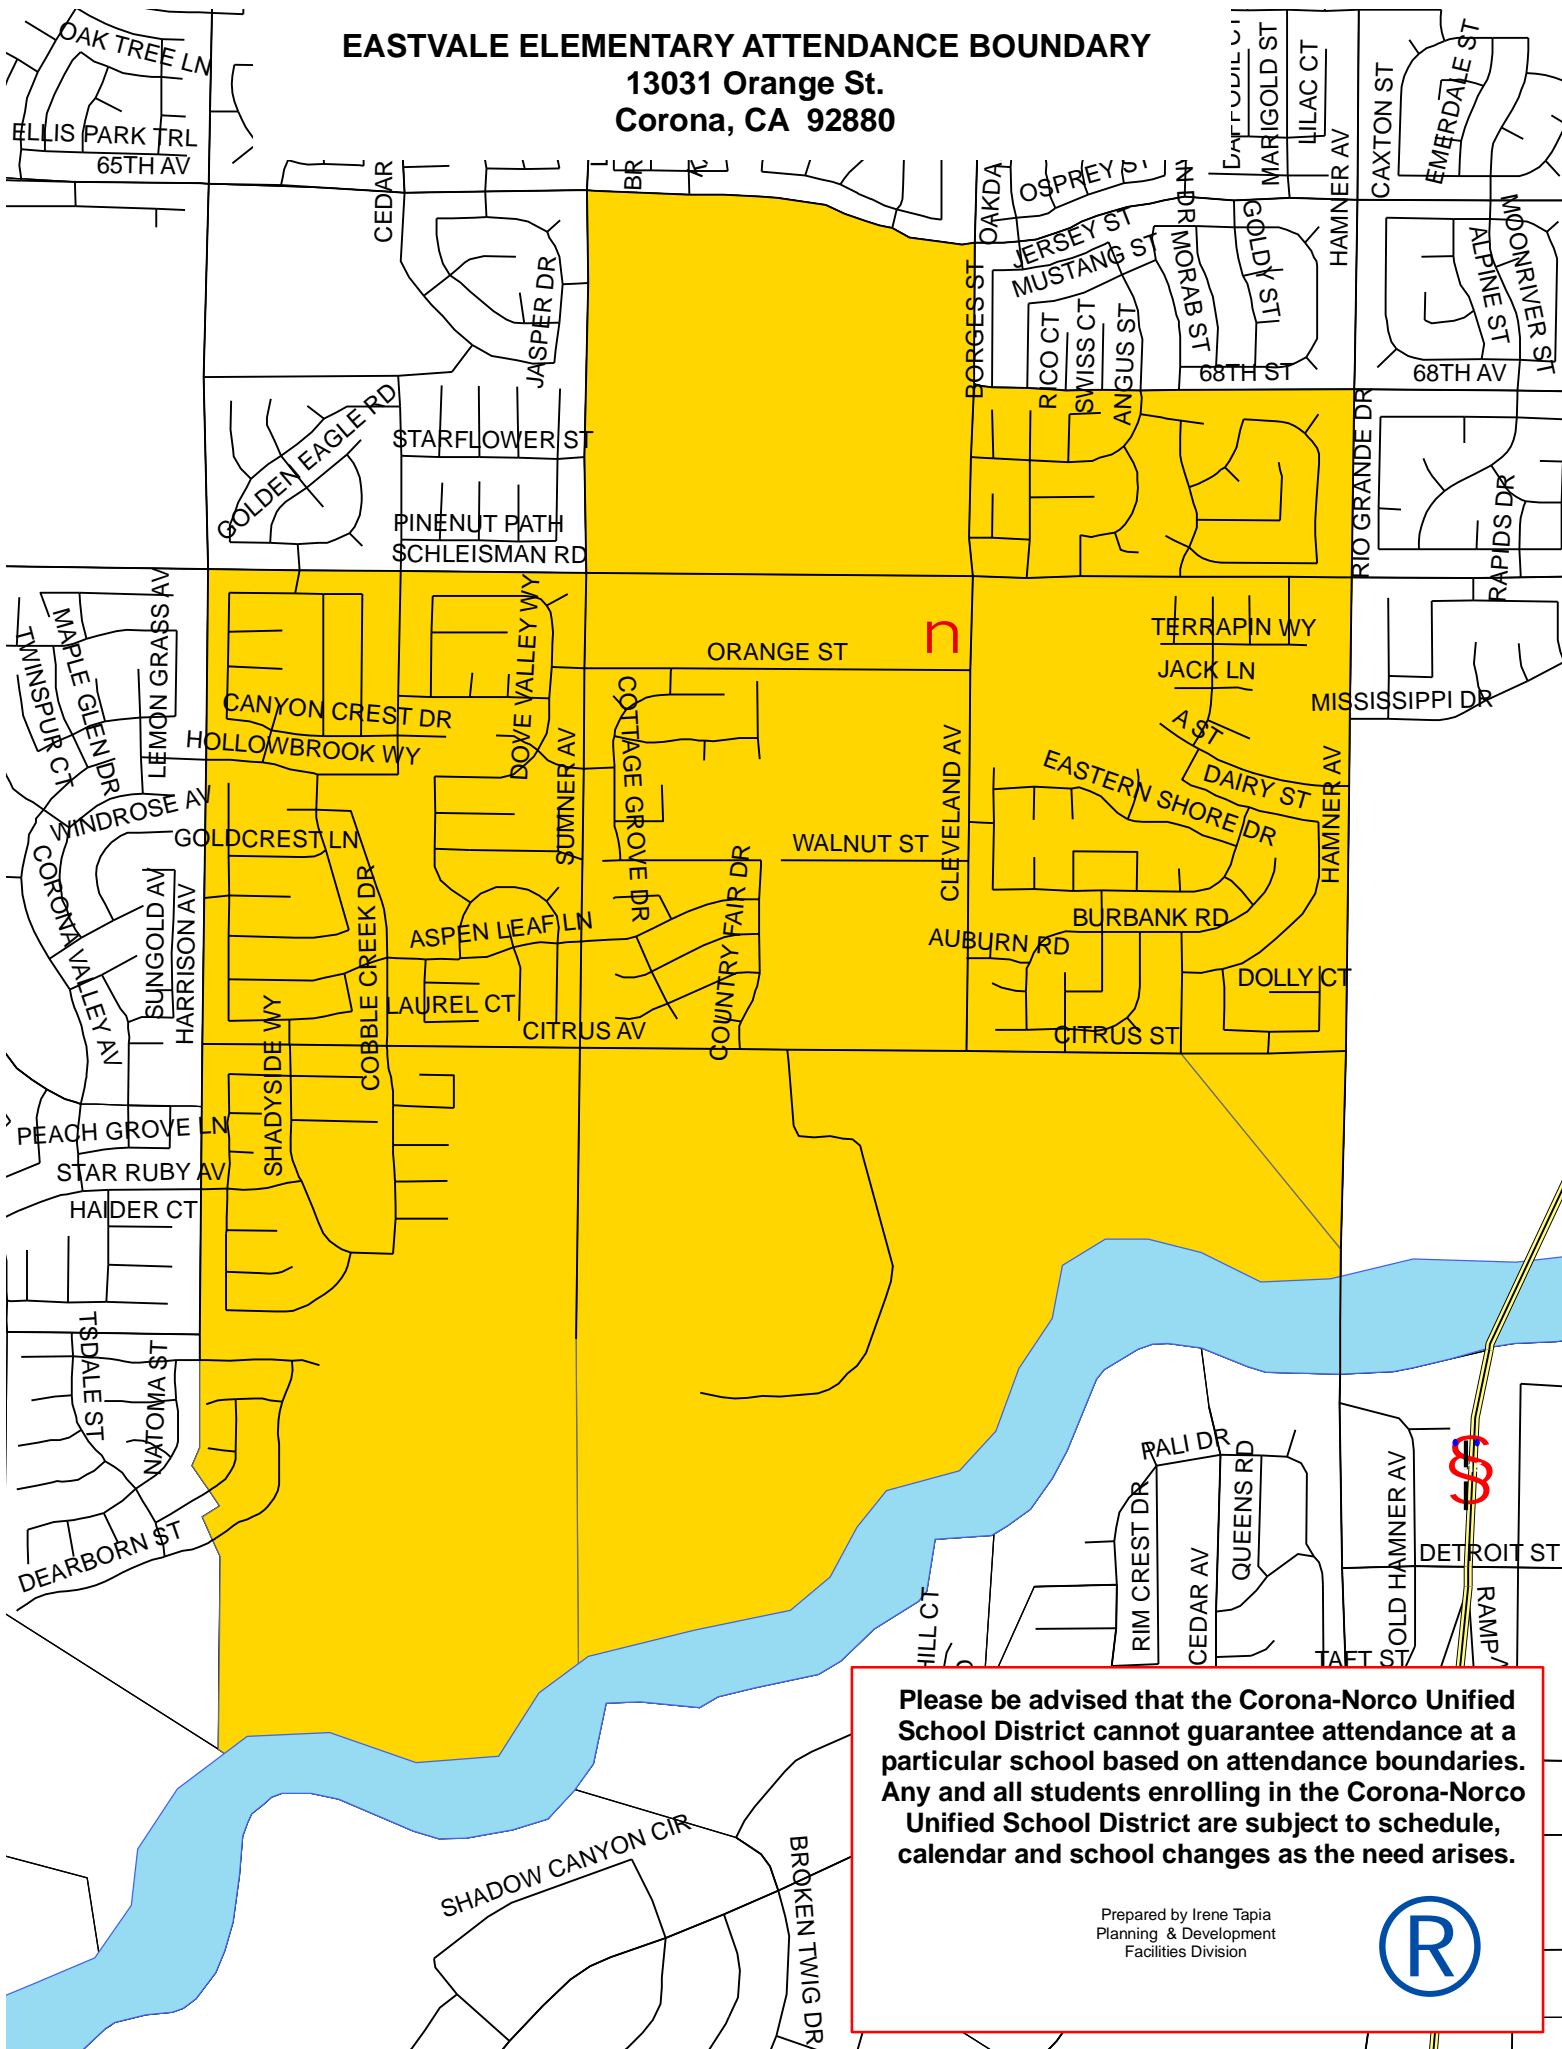

EASTVALE ELEMENTARY ATTENDANCE BOUNDARY

13031 Orange St.
Corona, CA 92880

Please be advised that the Corona-Norco Unified School District cannot guarantee attendance at a particular school based on attendance boundaries. Any and all students enrolling in the Corona-Norco Unified School District are subject to schedule, calendar and school changes as the need arises.