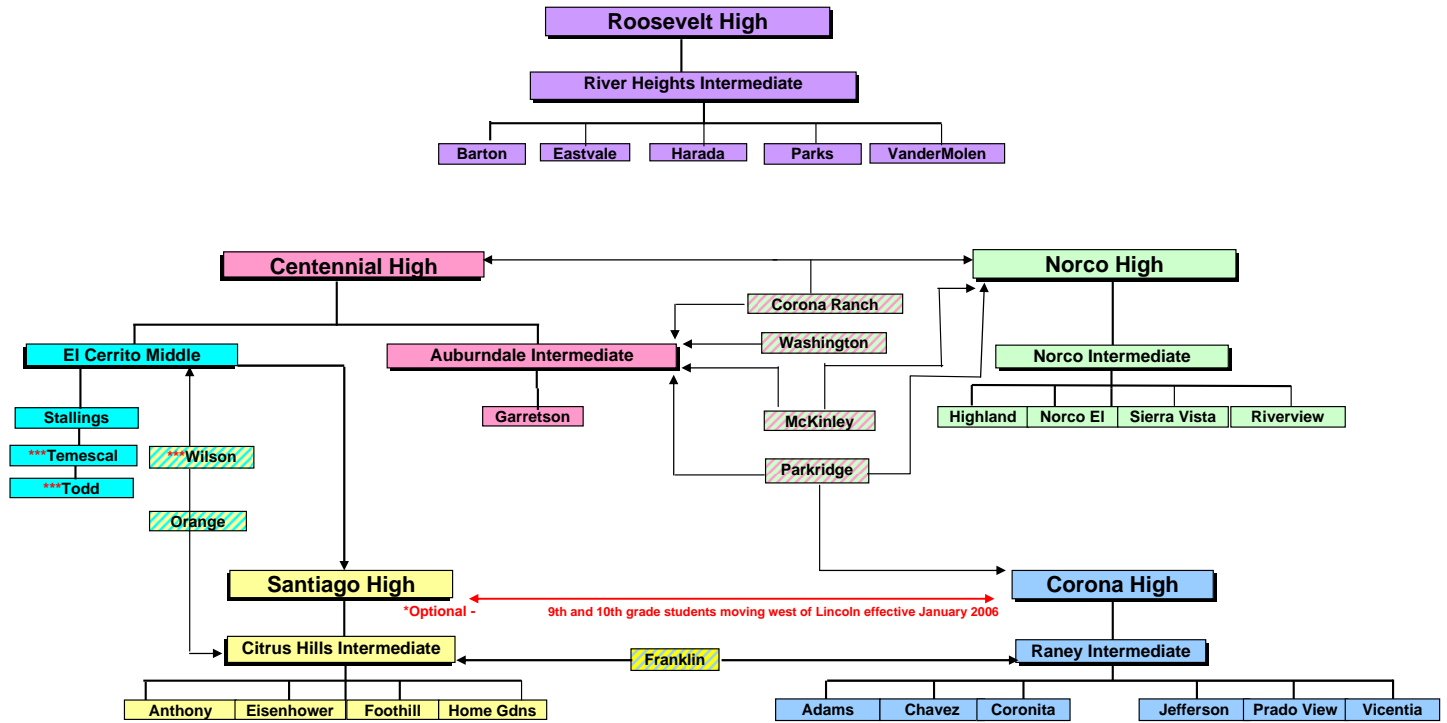

Corona-Norco Unified School District

Feeder Schools Chart

\*\*\* As of September 1, 2006, all new students moving to the areas south of Eagle Glen in the Bedford Canyon through the Temescal Canyon, and the development areas south of Cajalco Road and east of Dos Lagos, will be assigned to Centennial High School.