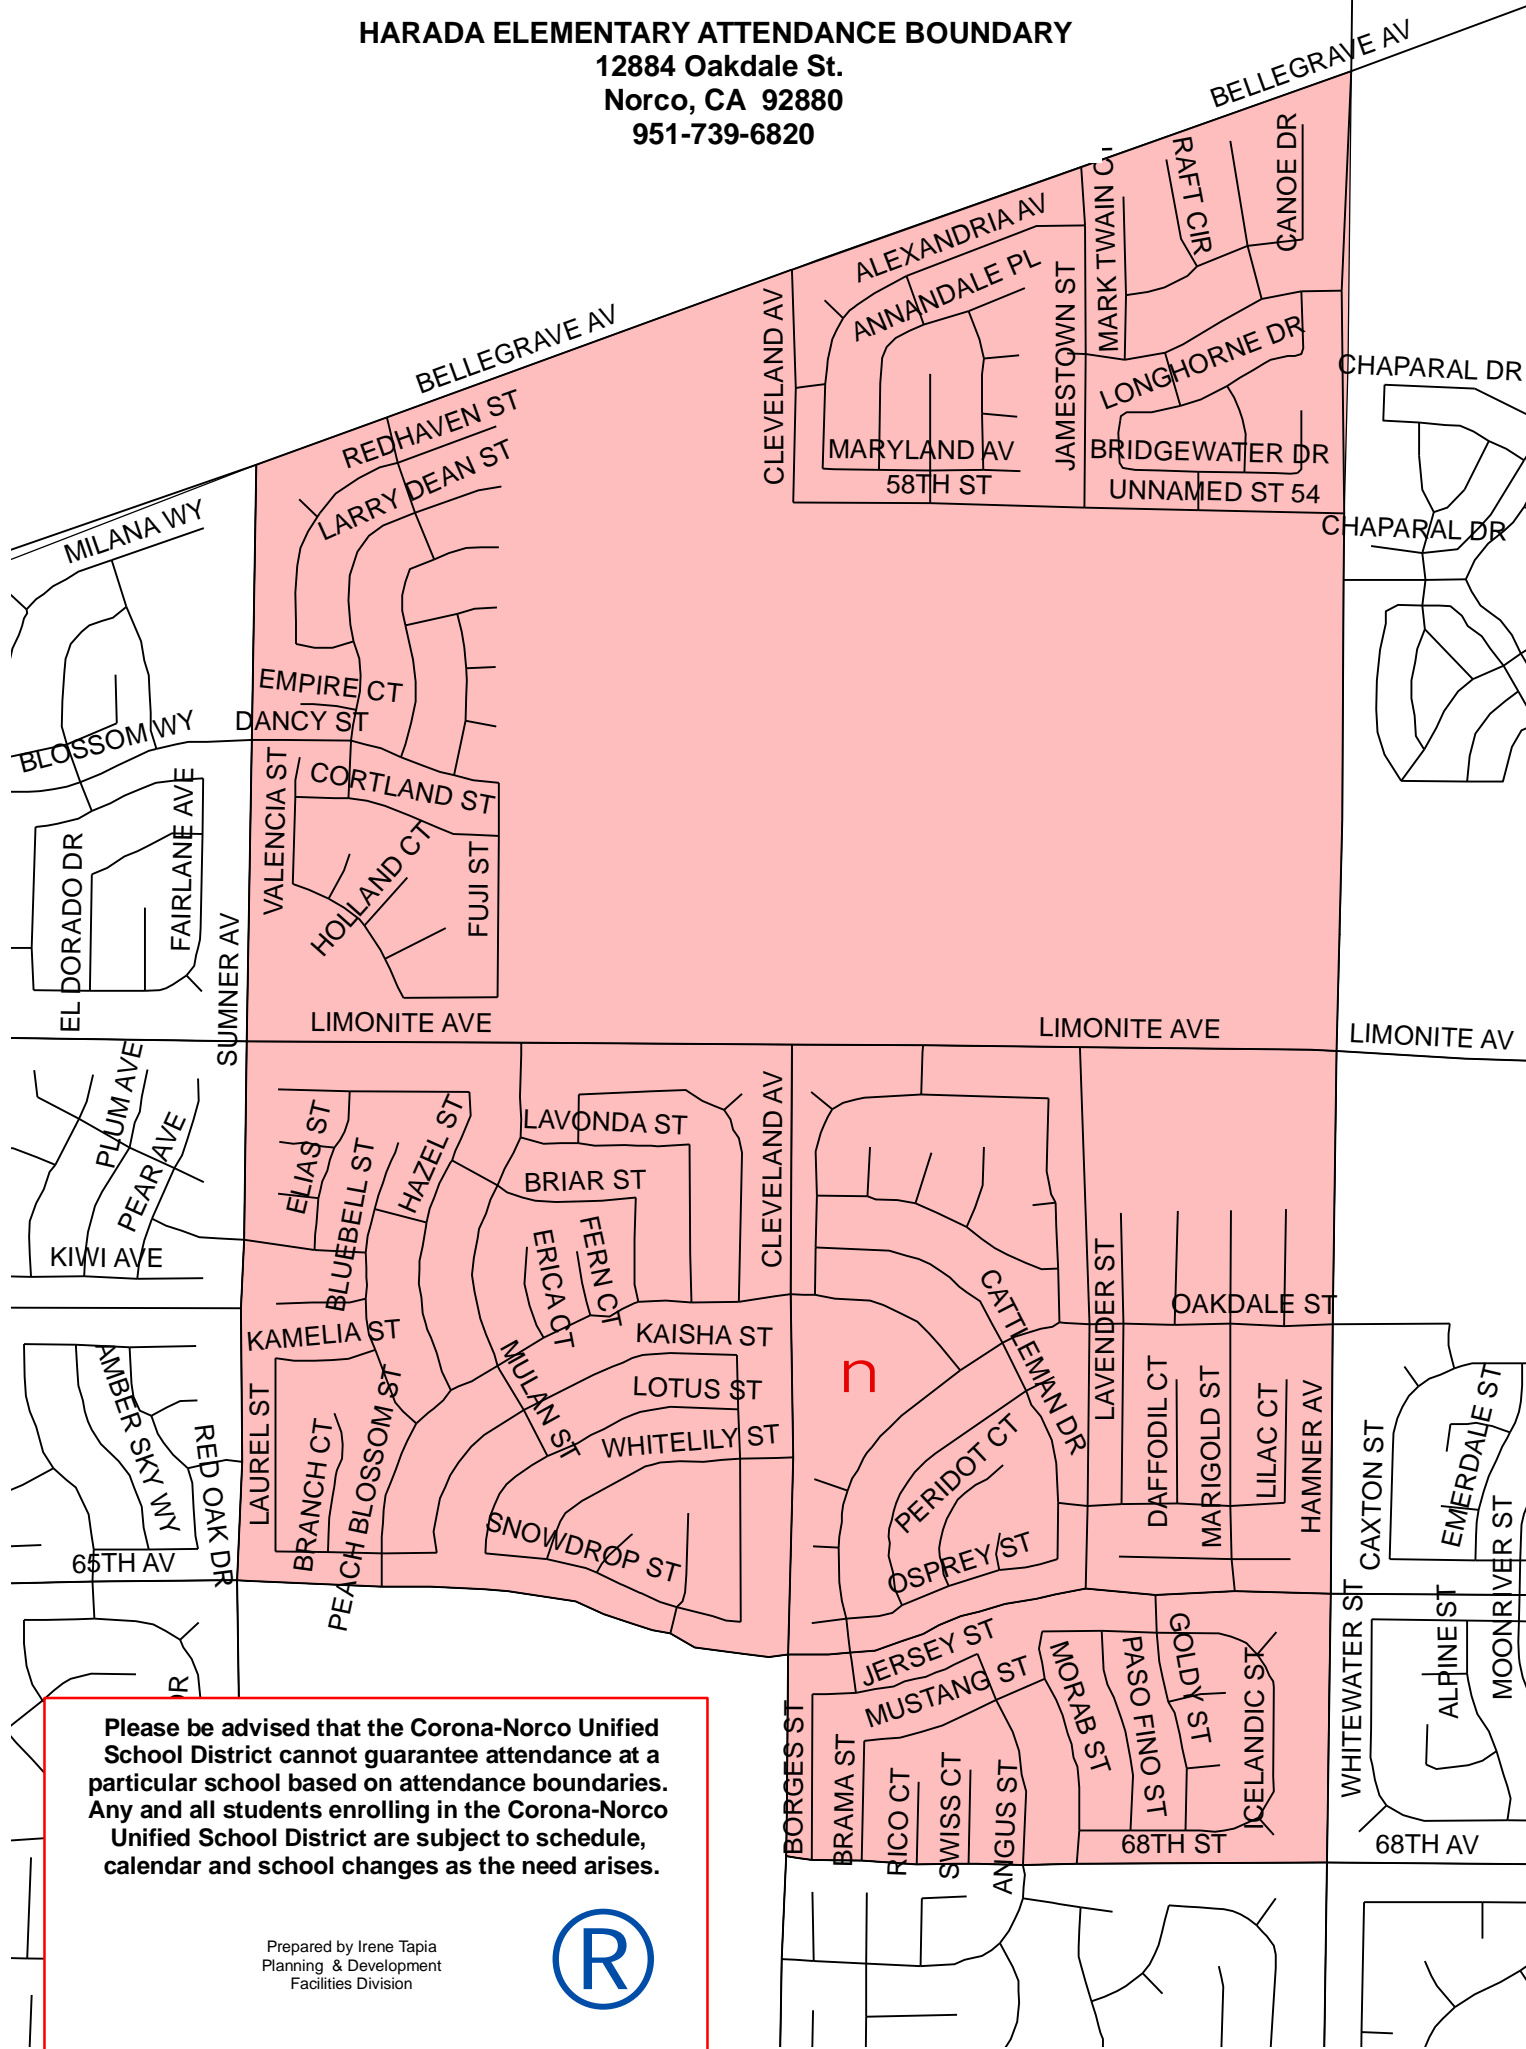

HARADA ELEMENTARY ATTENDANCE BOUNDARY

12884 Oakdale St.

Norco, CA 92880

951-739-6820

Please be advised that the Corona-Norco Unified School District cannot guarantee attendance at a particular school based on attendance boundaries. Any and all students enrolling in the Corona-Norco Unified School District are subject to schedule, calendar and school changes as the need arises.