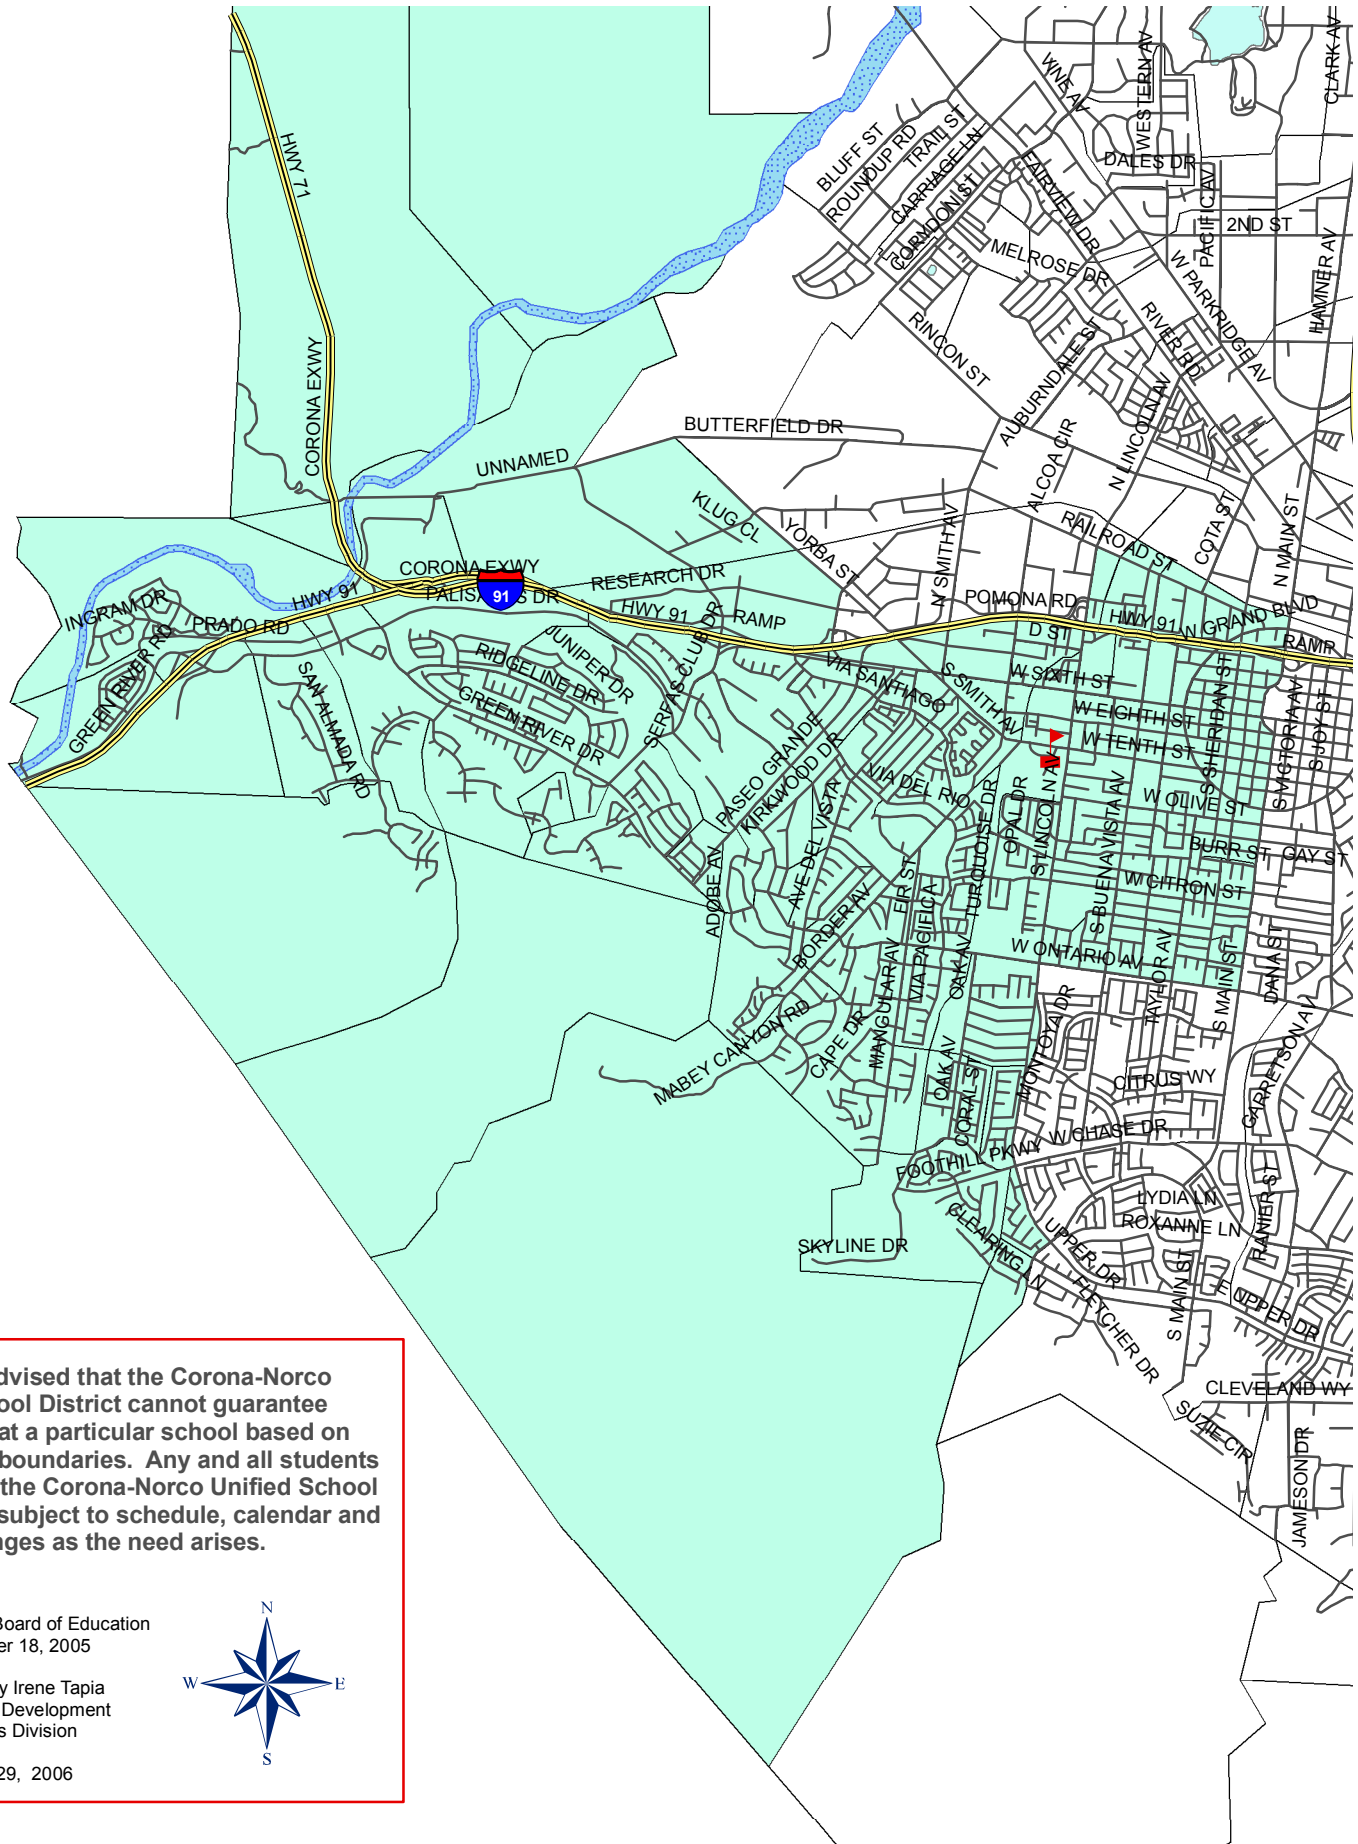

**CORONA HIGH SCHOOL ATTENDANCE BOUNDARY**  
1150 W. Tenth Street  
Corona, CA 92882  
951-736-3211

Please be advised that the Corona-Norco Unified School District cannot guarantee attendance at a particular school based on attendance boundaries. Any and all students enrolling in the Corona-Norco Unified School District are subject to schedule, calendar and school changes as the need arises.