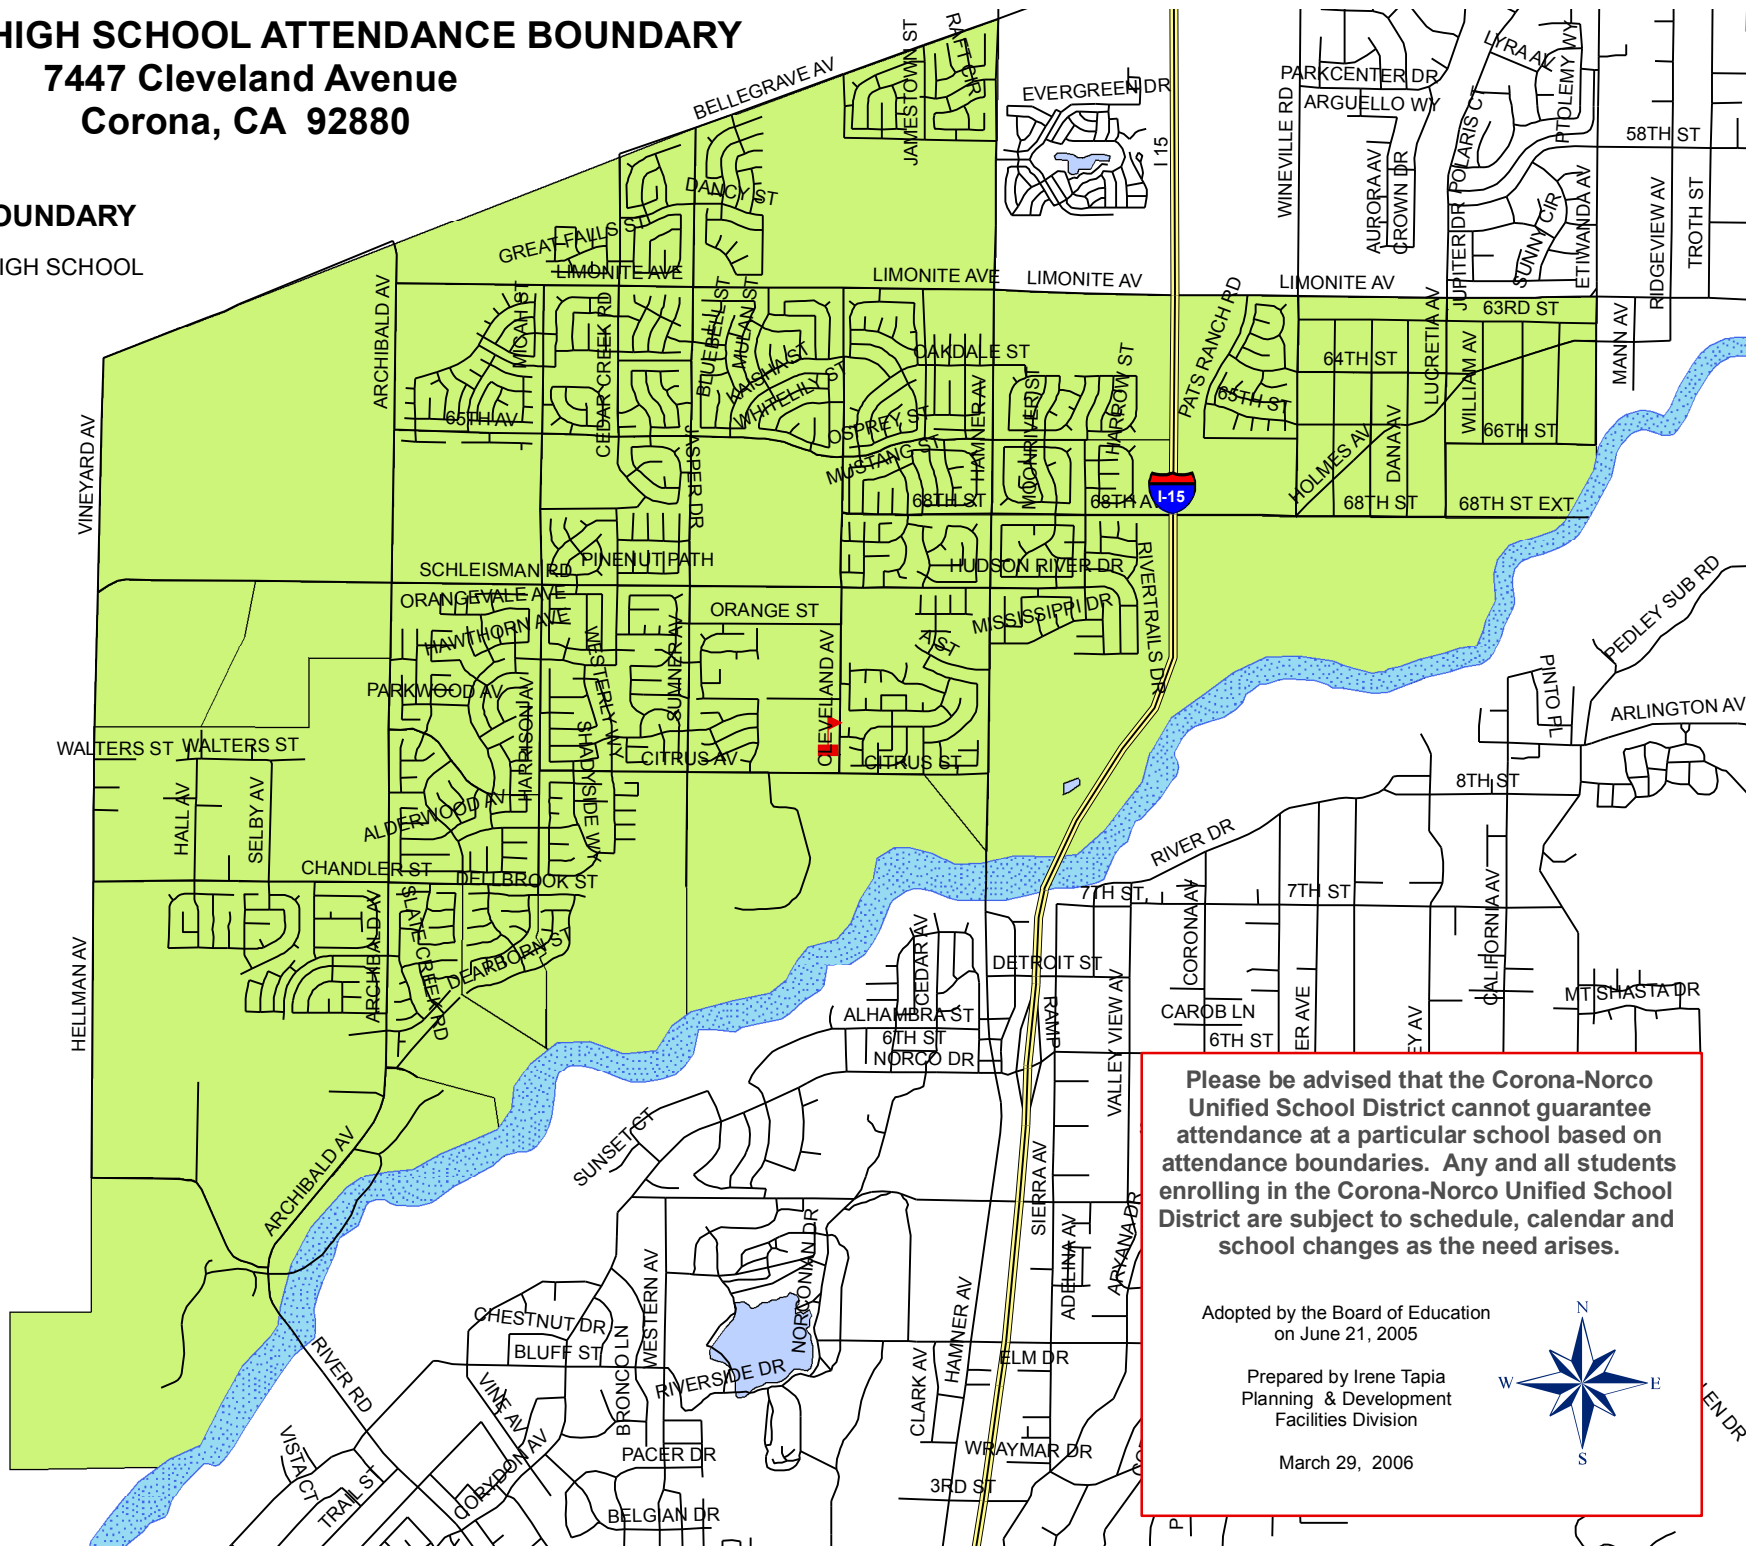

ROOSEVELT HIGH SCHOOL ATTENDANCE BOUNDARY

7447 Cleveland Avenue
Corona, CA 92880

ATTENDANCE BOUNDARY

 ROOSEVELT HIGH SCHOOL

Please be advised that the Corona-Norco Unified School District cannot guarantee attendance at a particular school based on attendance boundaries. Any and all students enrolling in the Corona-Norco Unified School District are subject to schedule, calendar and school changes as the need arises.