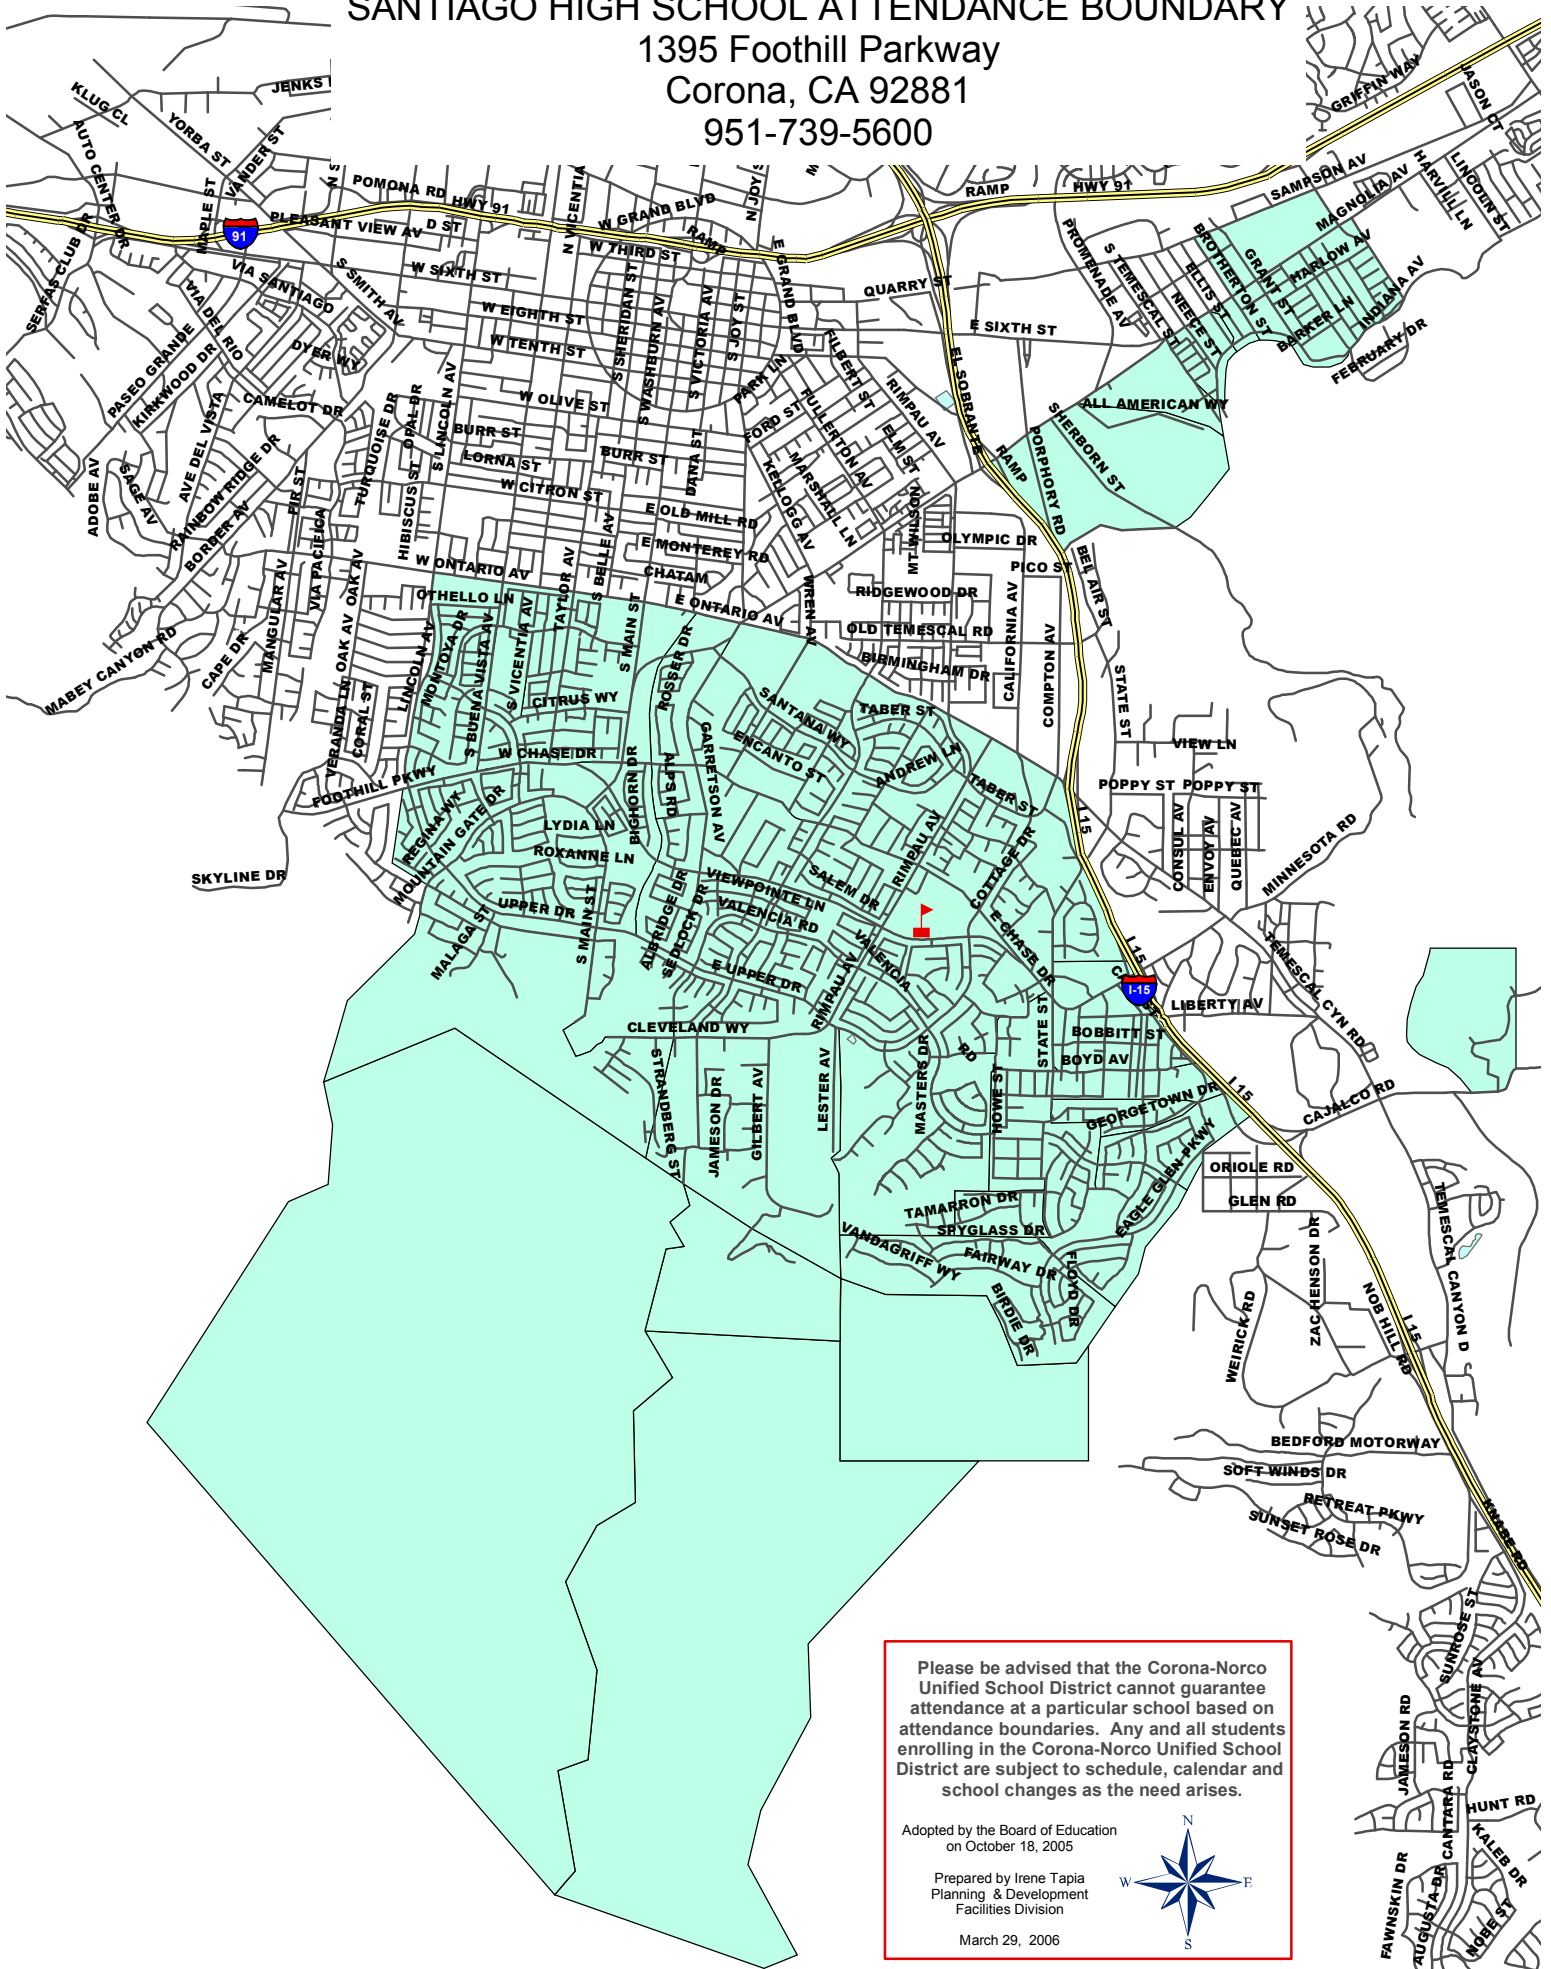

SANTIAGO HIGH SCHOOL ATTENDANCE BOUNDARY

1395 Foothill Parkway

Corona, CA 92881

951-739-5600

Please be advised that the Corona-Norco Unified School District cannot guarantee attendance at a particular school based on attendance boundaries. Any and all students enrolling in the Corona-Norco Unified School District are subject to schedule, calendar and school changes as the need arises.