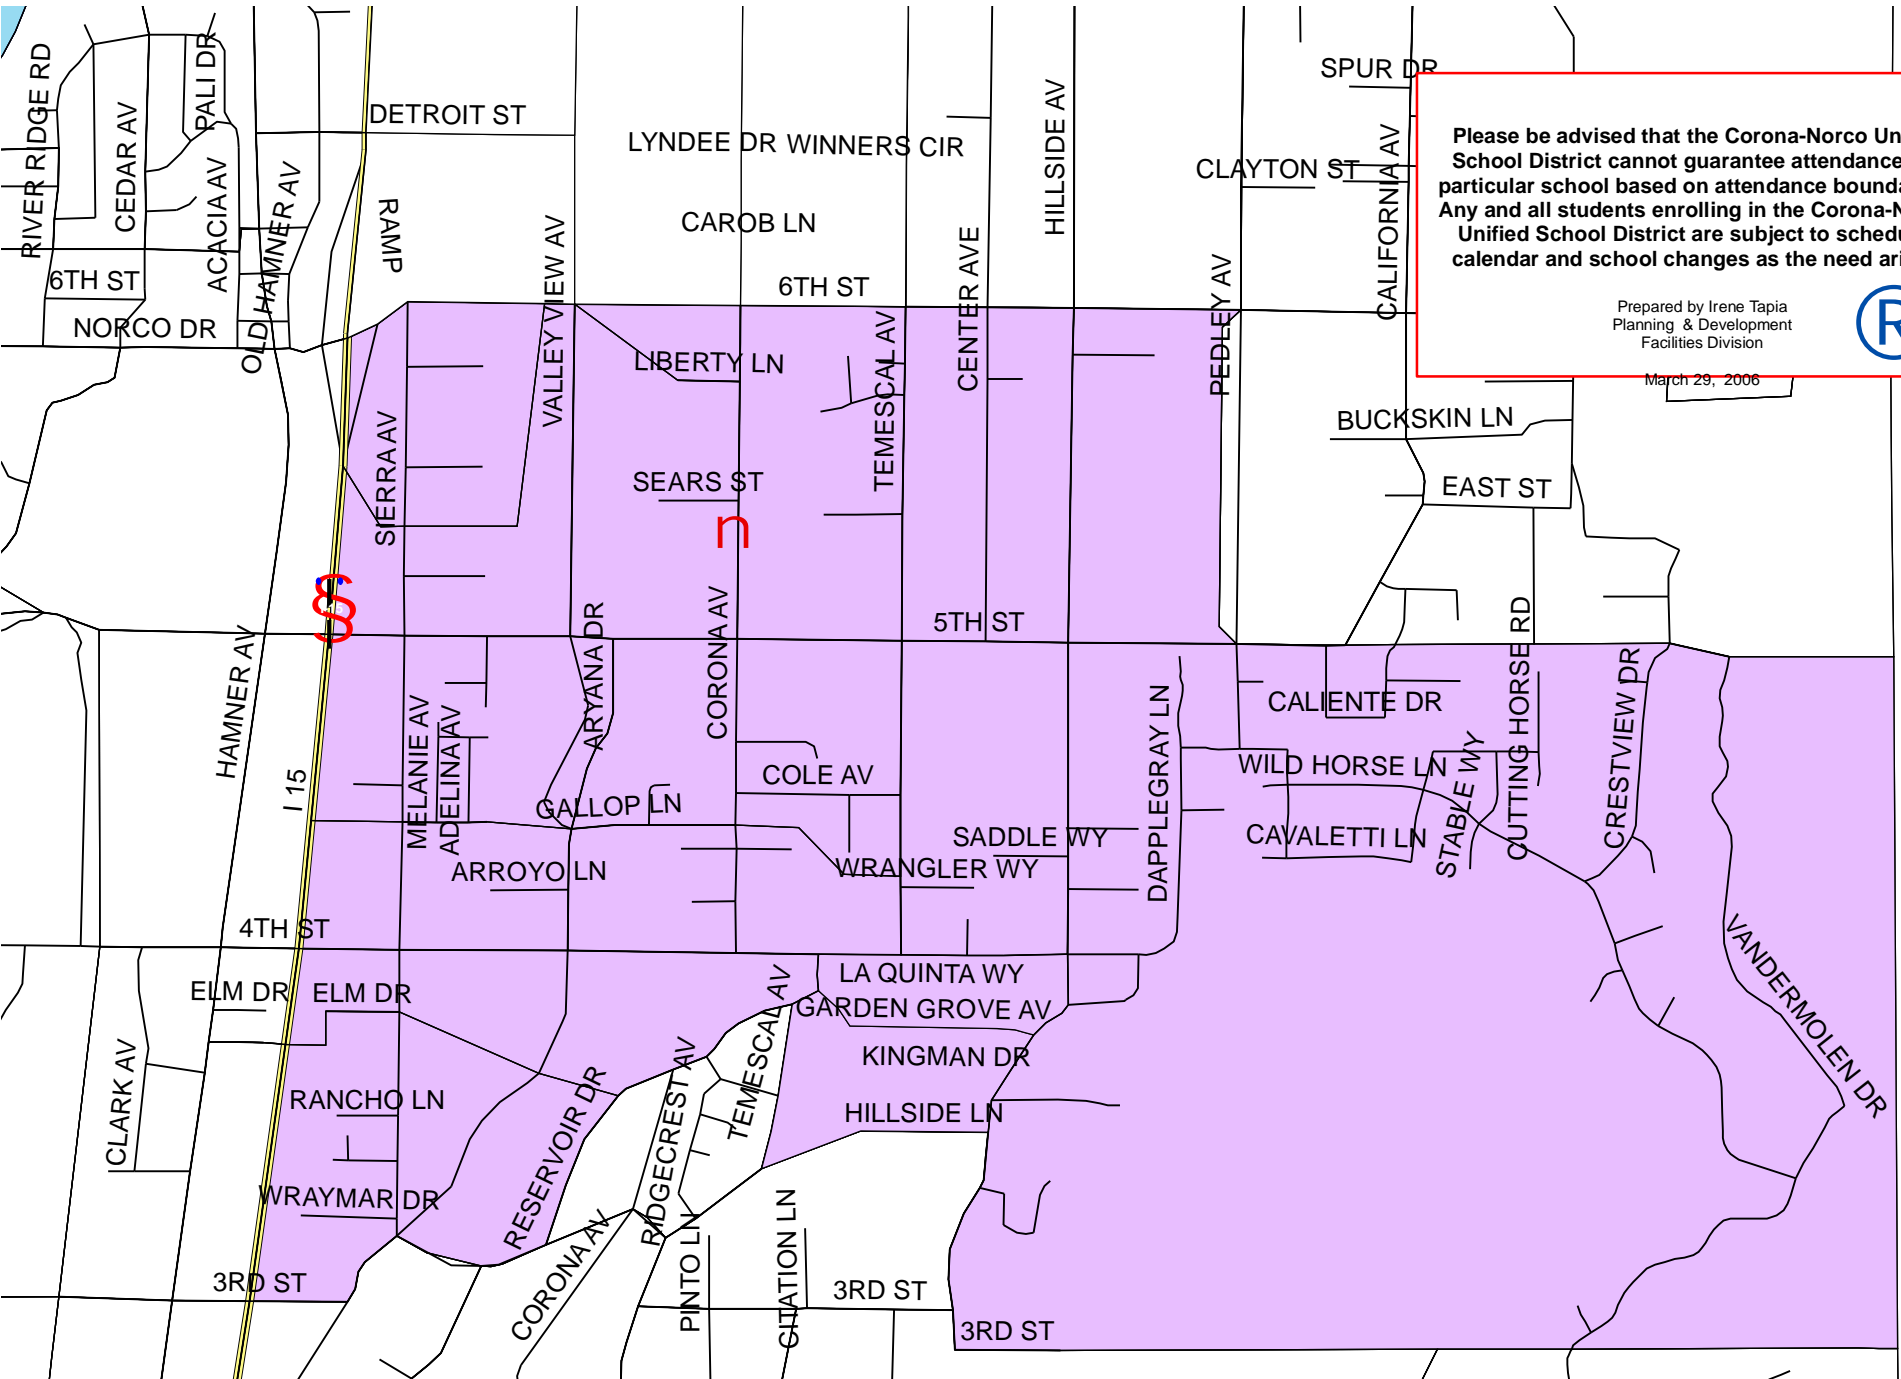

SIERRA VISTA ELEMENTARY ATTENDANCE BOUNDARY

3560 Corona Avenue

Norco, CA 92860

951-736-3311

Please be advised that the Corona-Norco Unified School District cannot guarantee attendance at a particular school based on attendance boundaries. Any and all students enrolling in the Corona-Norco Unified School District are subject to schedule, calendar and school changes as the need arises.