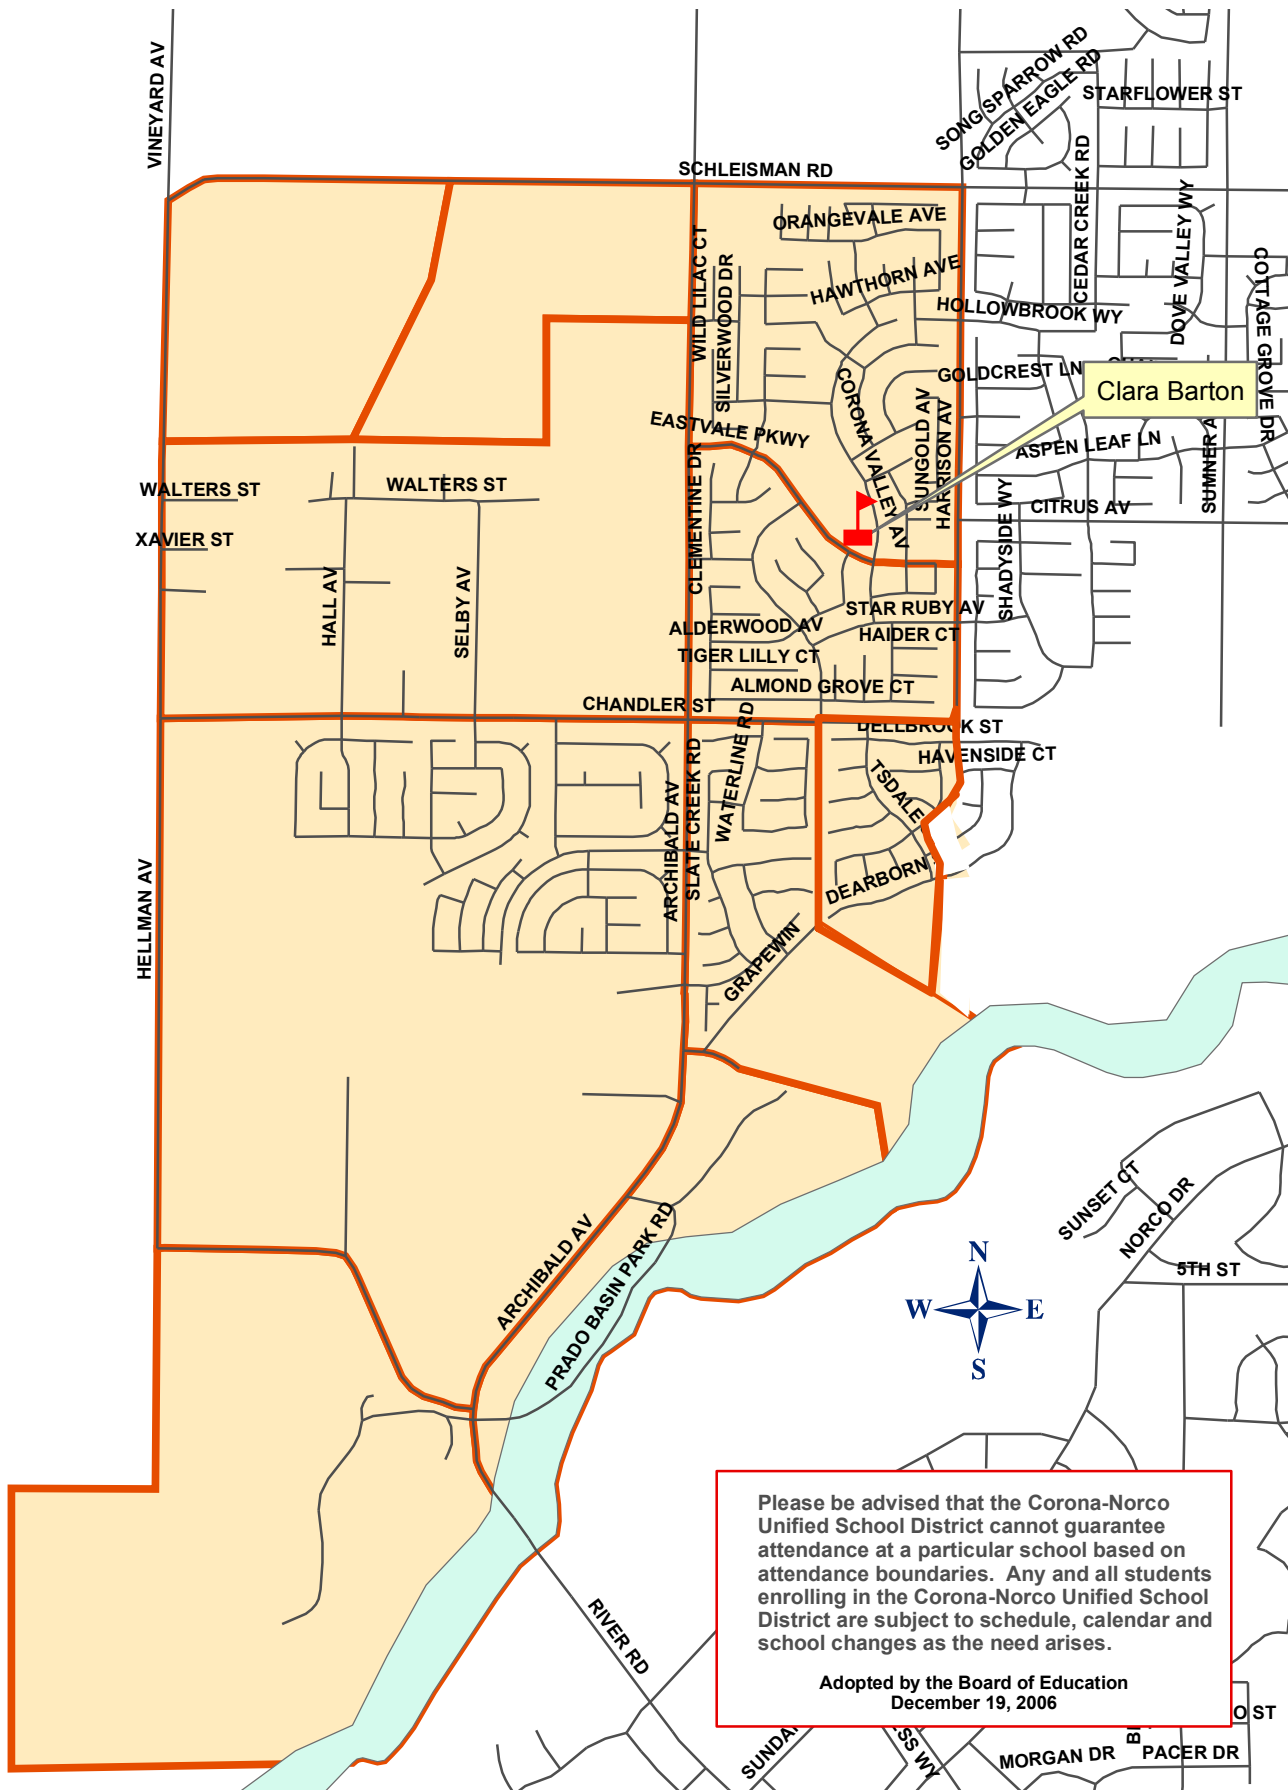

Clara Barton Elementary Attendance Boundary

7437 Corona Valley

Corona, CA 92880

951-736-4545

Clara Barton Elementary
School of Attendance Boundary

Please be advised that the Corona-Norco Unified School District cannot guarantee attendance at a particular school based on attendance boundaries. Any and all students enrolling in the Corona-Norco Unified School District are subject to schedule, calendar and school changes as the need arises.