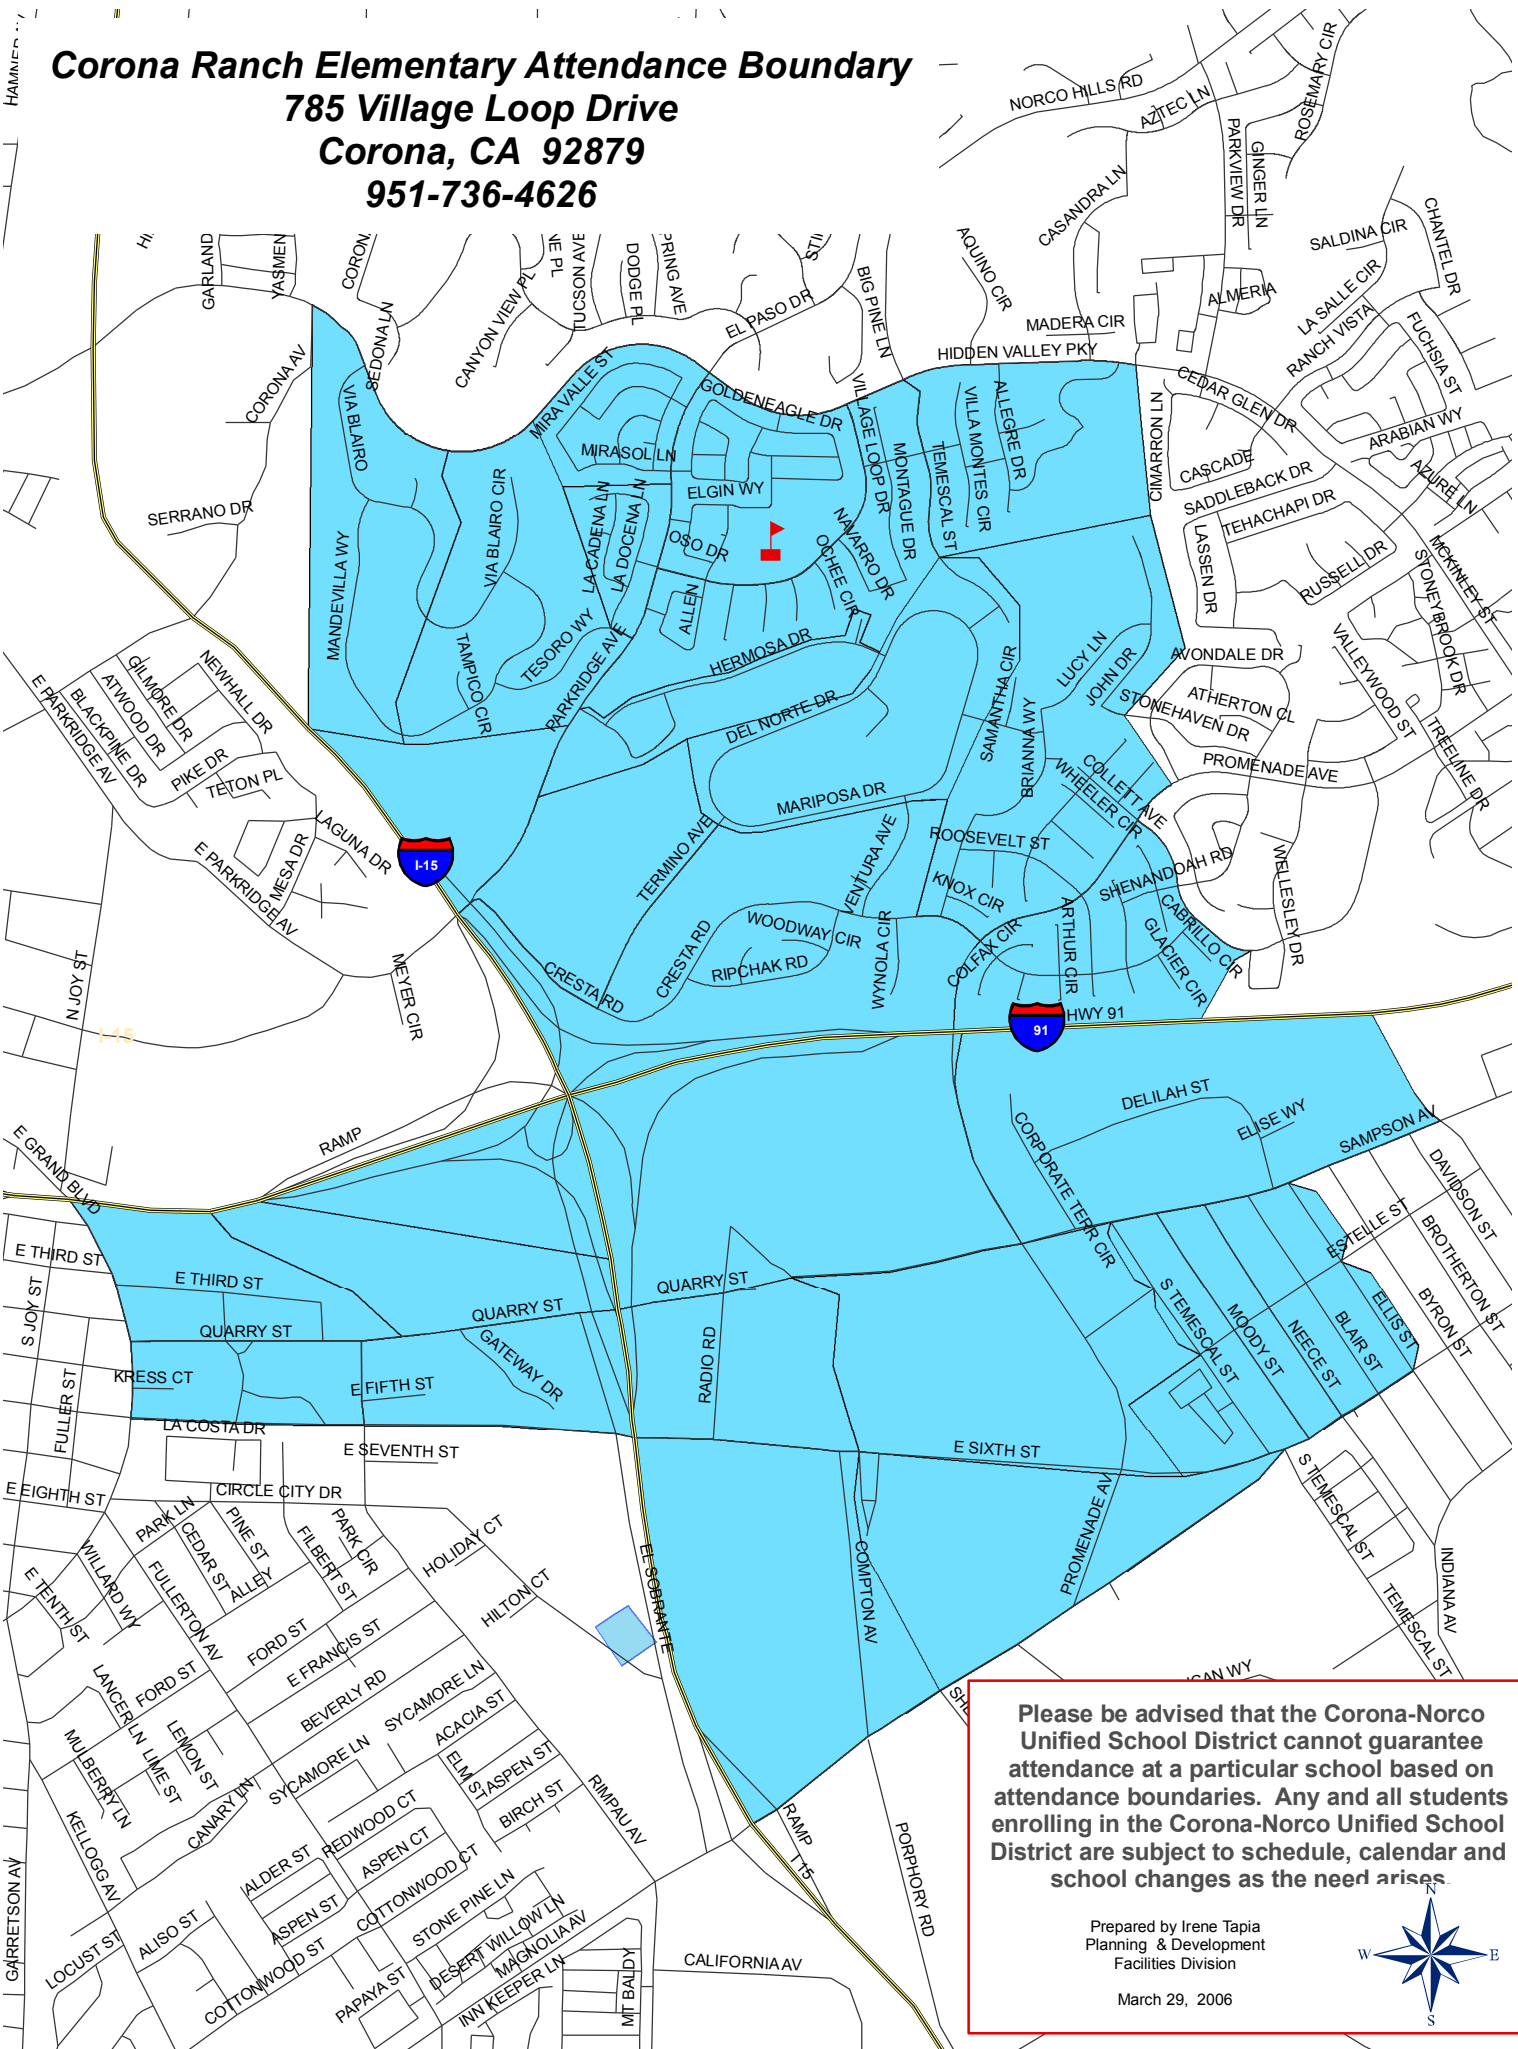

Corona Ranch Elementary Attendance Boundary
785 Village Loop Drive
Corona, CA 92879
951-736-4626

Please be advised that the Corona-Norco Unified School District cannot guarantee attendance at a particular school based on attendance boundaries. Any and all students enrolling in the Corona-Norco Unified School District are subject to schedule, calendar and school changes as the need arises.