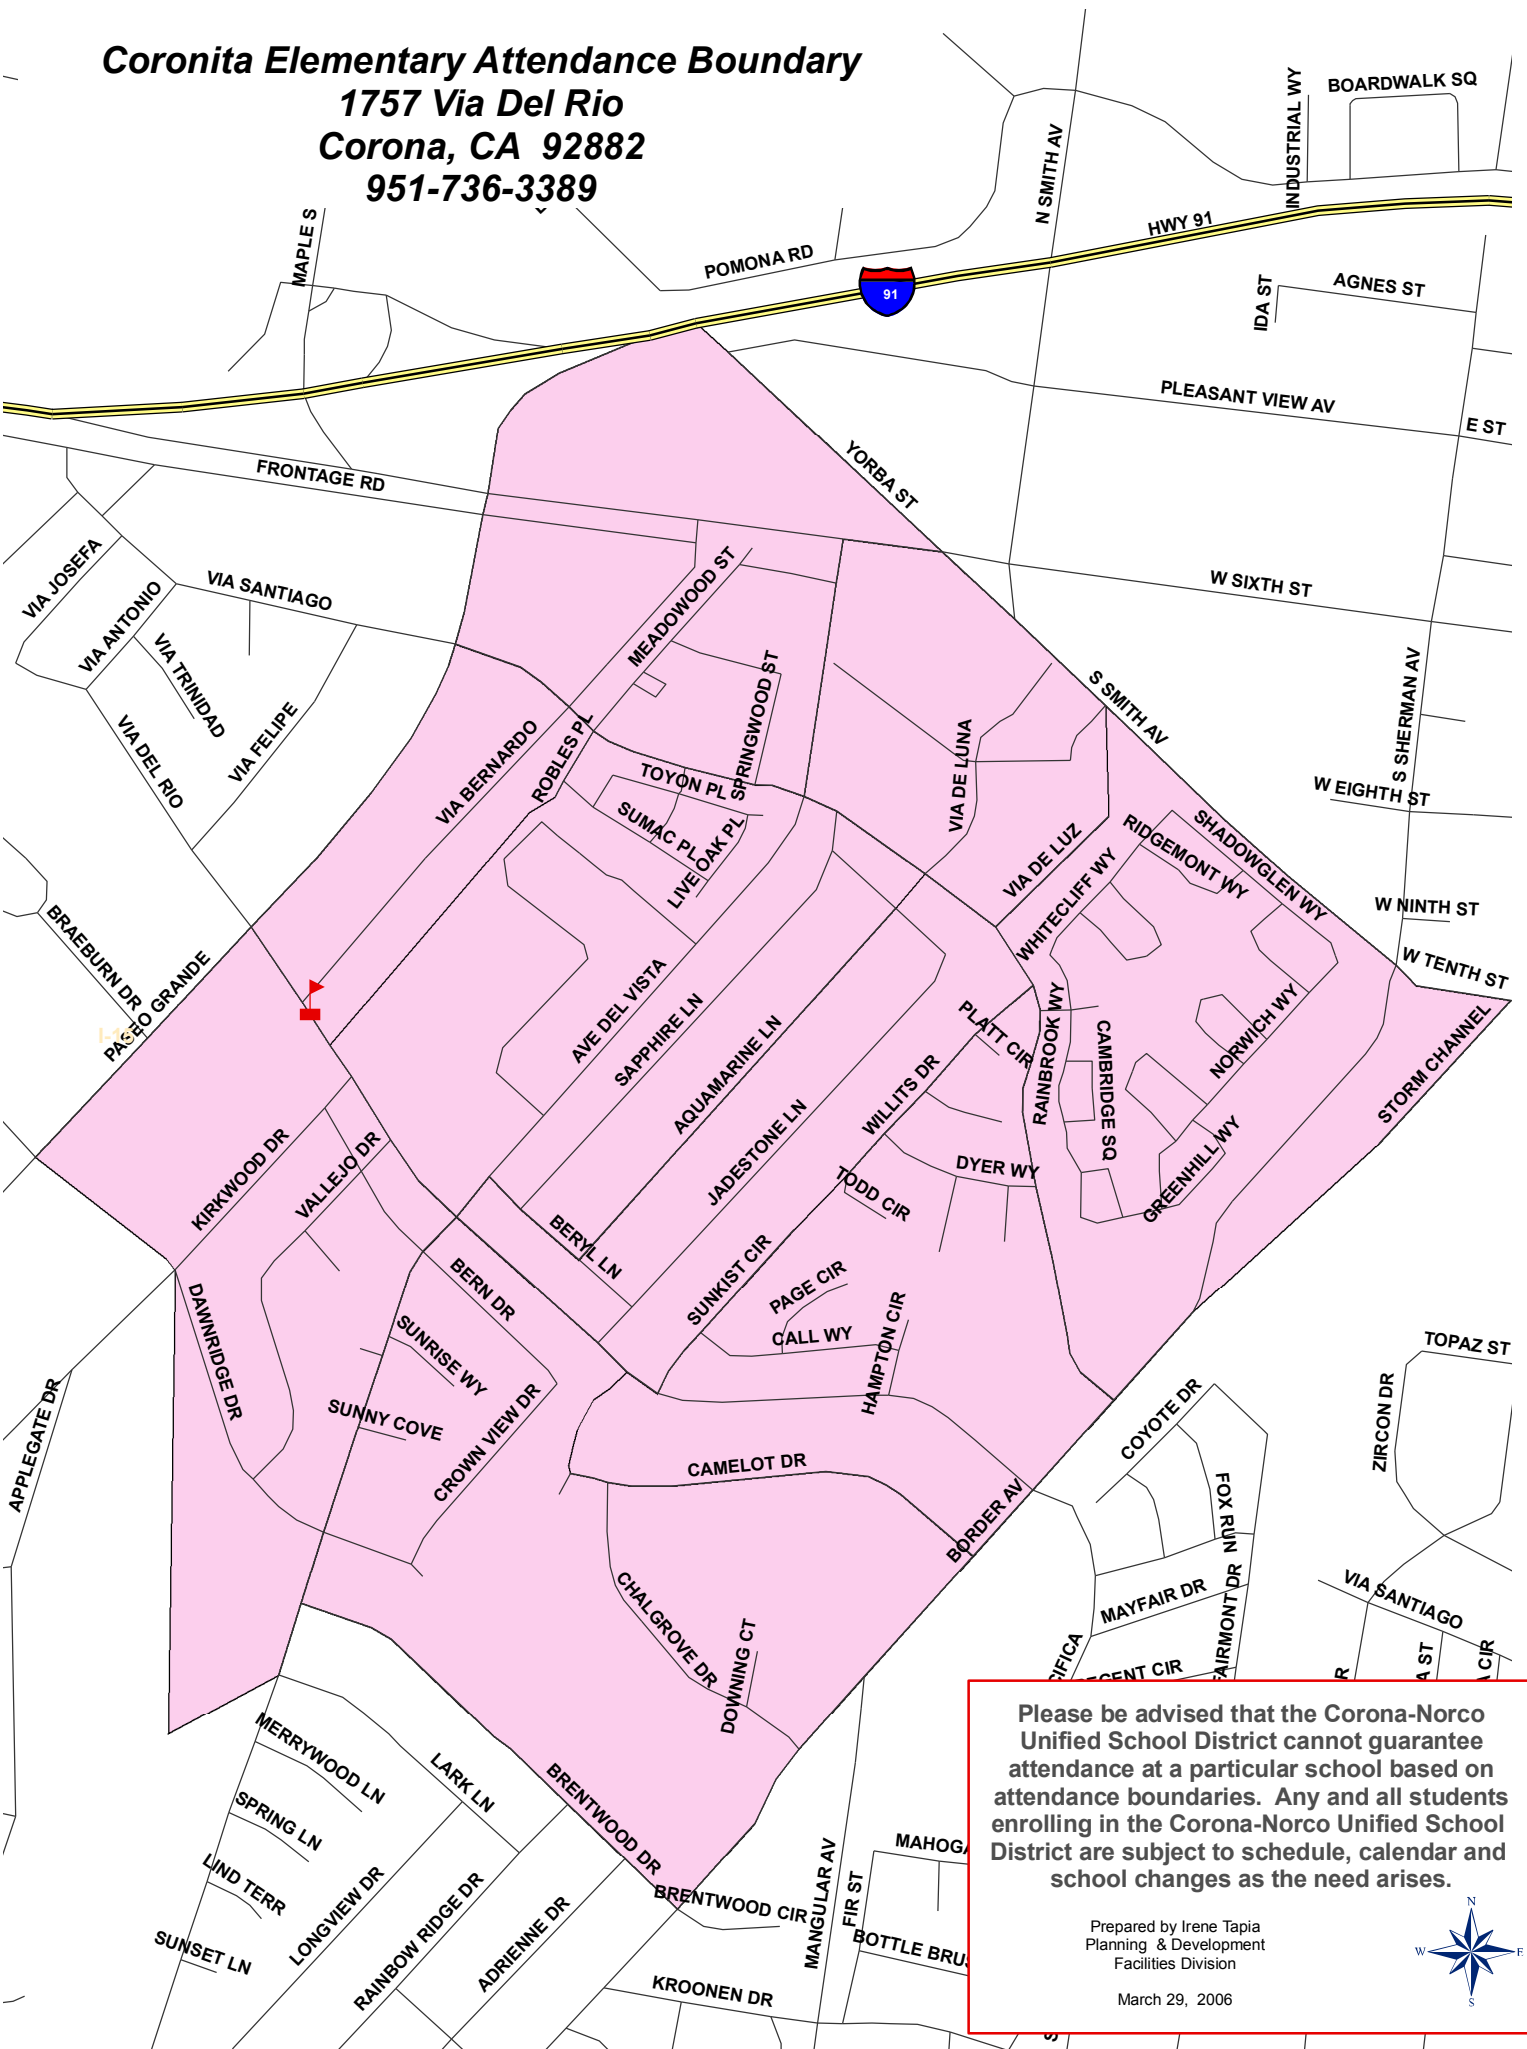

**Coronita Elementary Attendance Boundary**  
**1757 Via Del Rio**  
**Corona, CA 92882**  
**951-736-3389**

Please be advised that the Corona-Norco Unified School District cannot guarantee attendance at a particular school based on attendance boundaries. Any and all students enrolling in the Corona-Norco Unified School District are subject to schedule, calendar and school changes as the need arises.