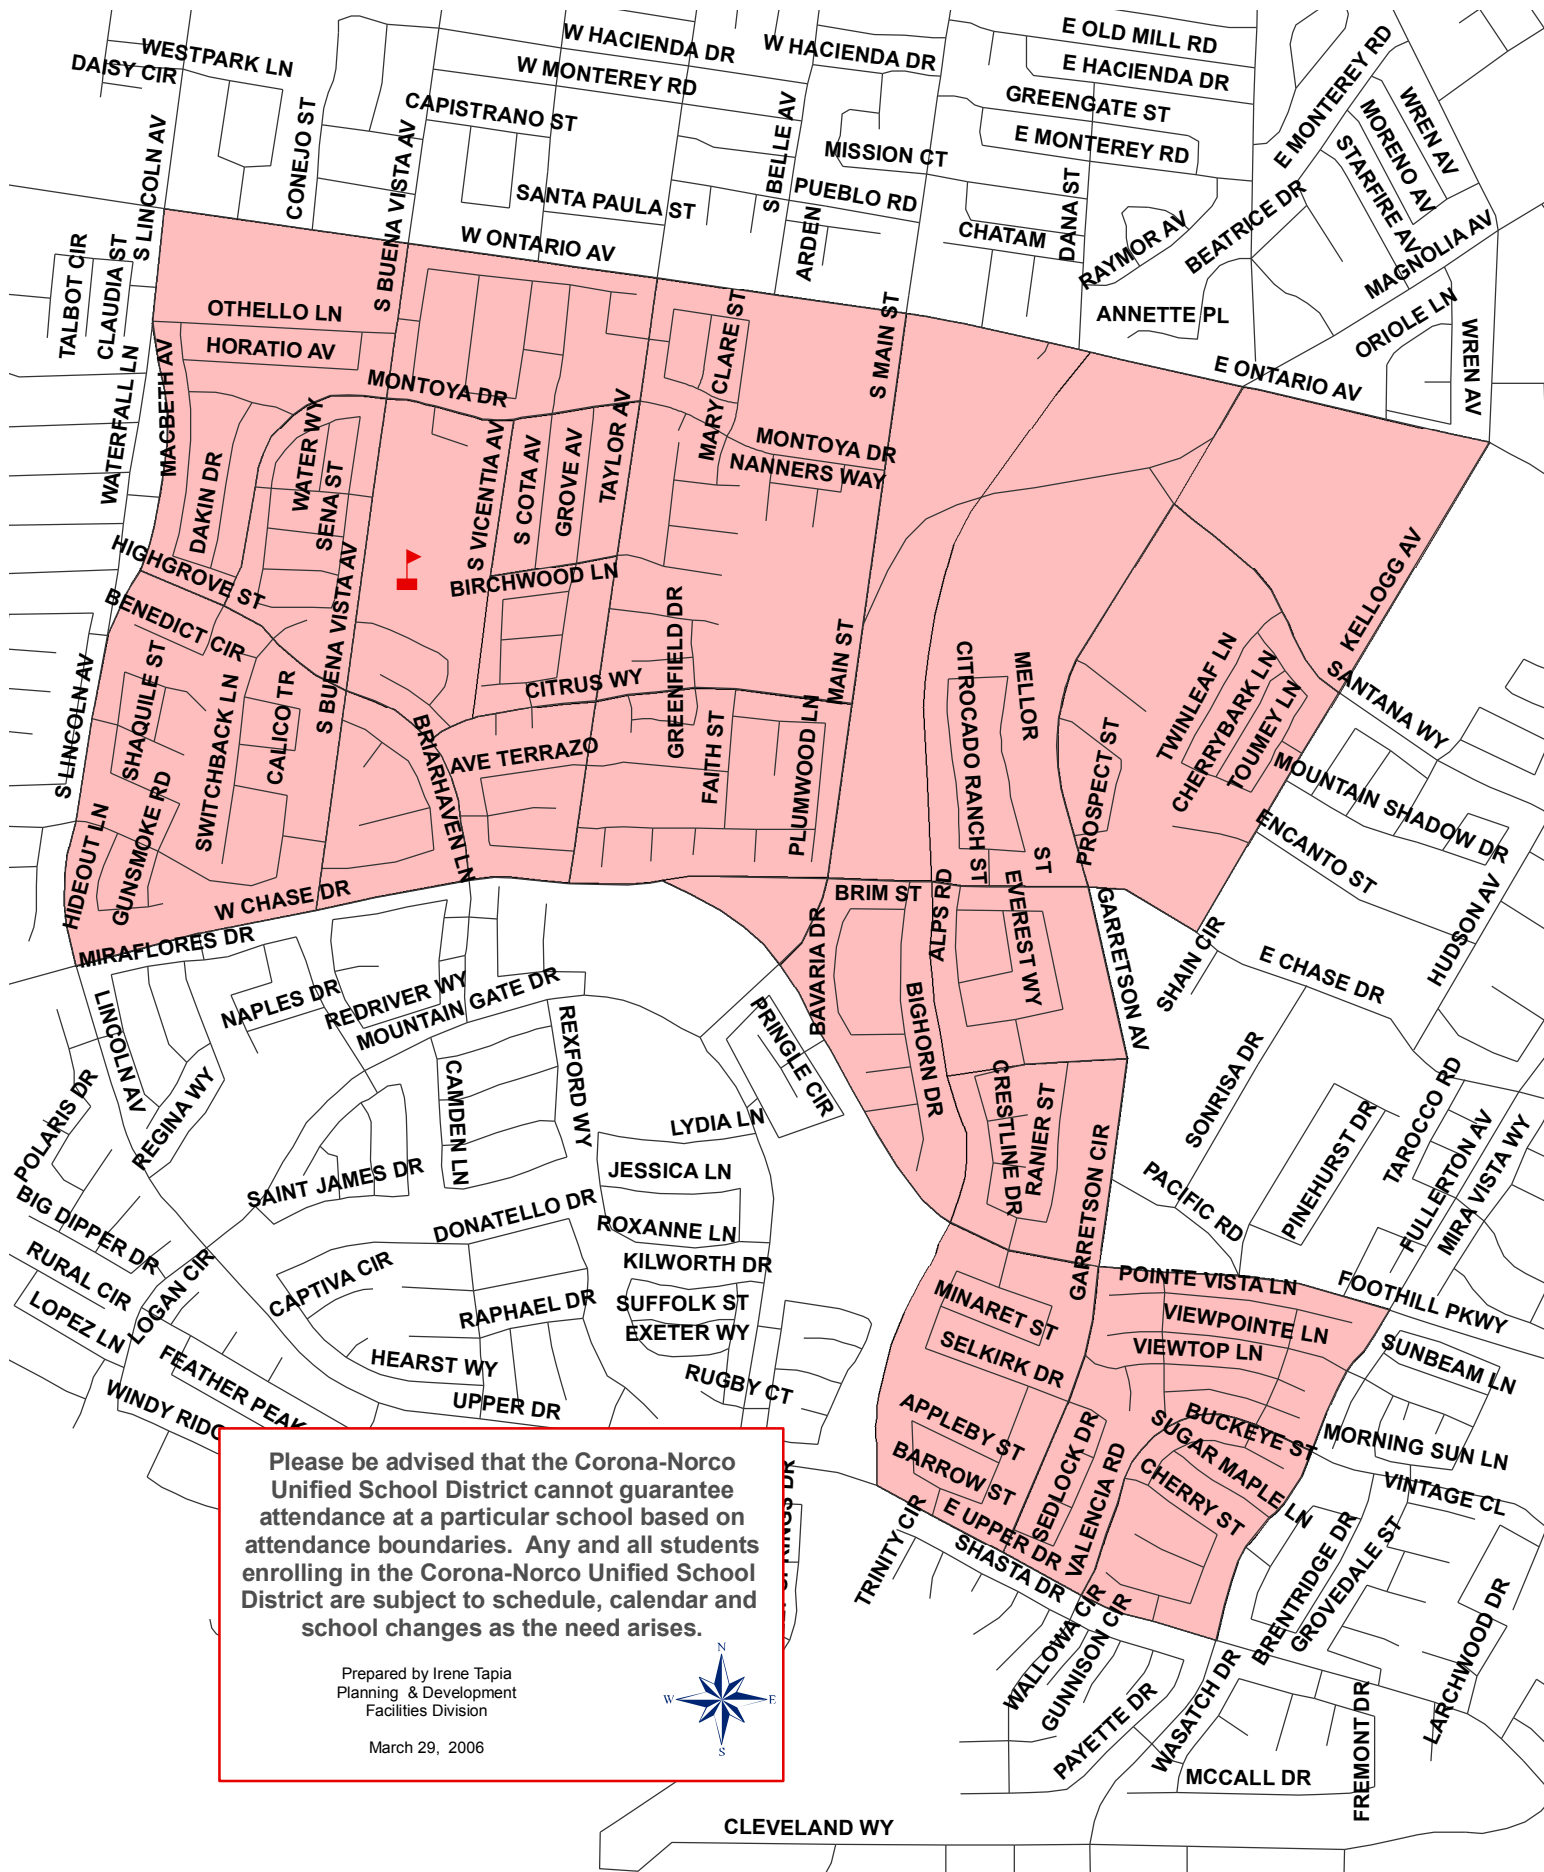

Foothill Elementary Attendance Boundary

2601 S. Buena Vista

Corona, CA 92882

951-736-3441

Please be advised that the Corona-Norco Unified School District cannot guarantee attendance at a particular school based on attendance boundaries. Any and all students enrolling in the Corona-Norco Unified School District are subject to schedule, calendar and school changes as the need arises.