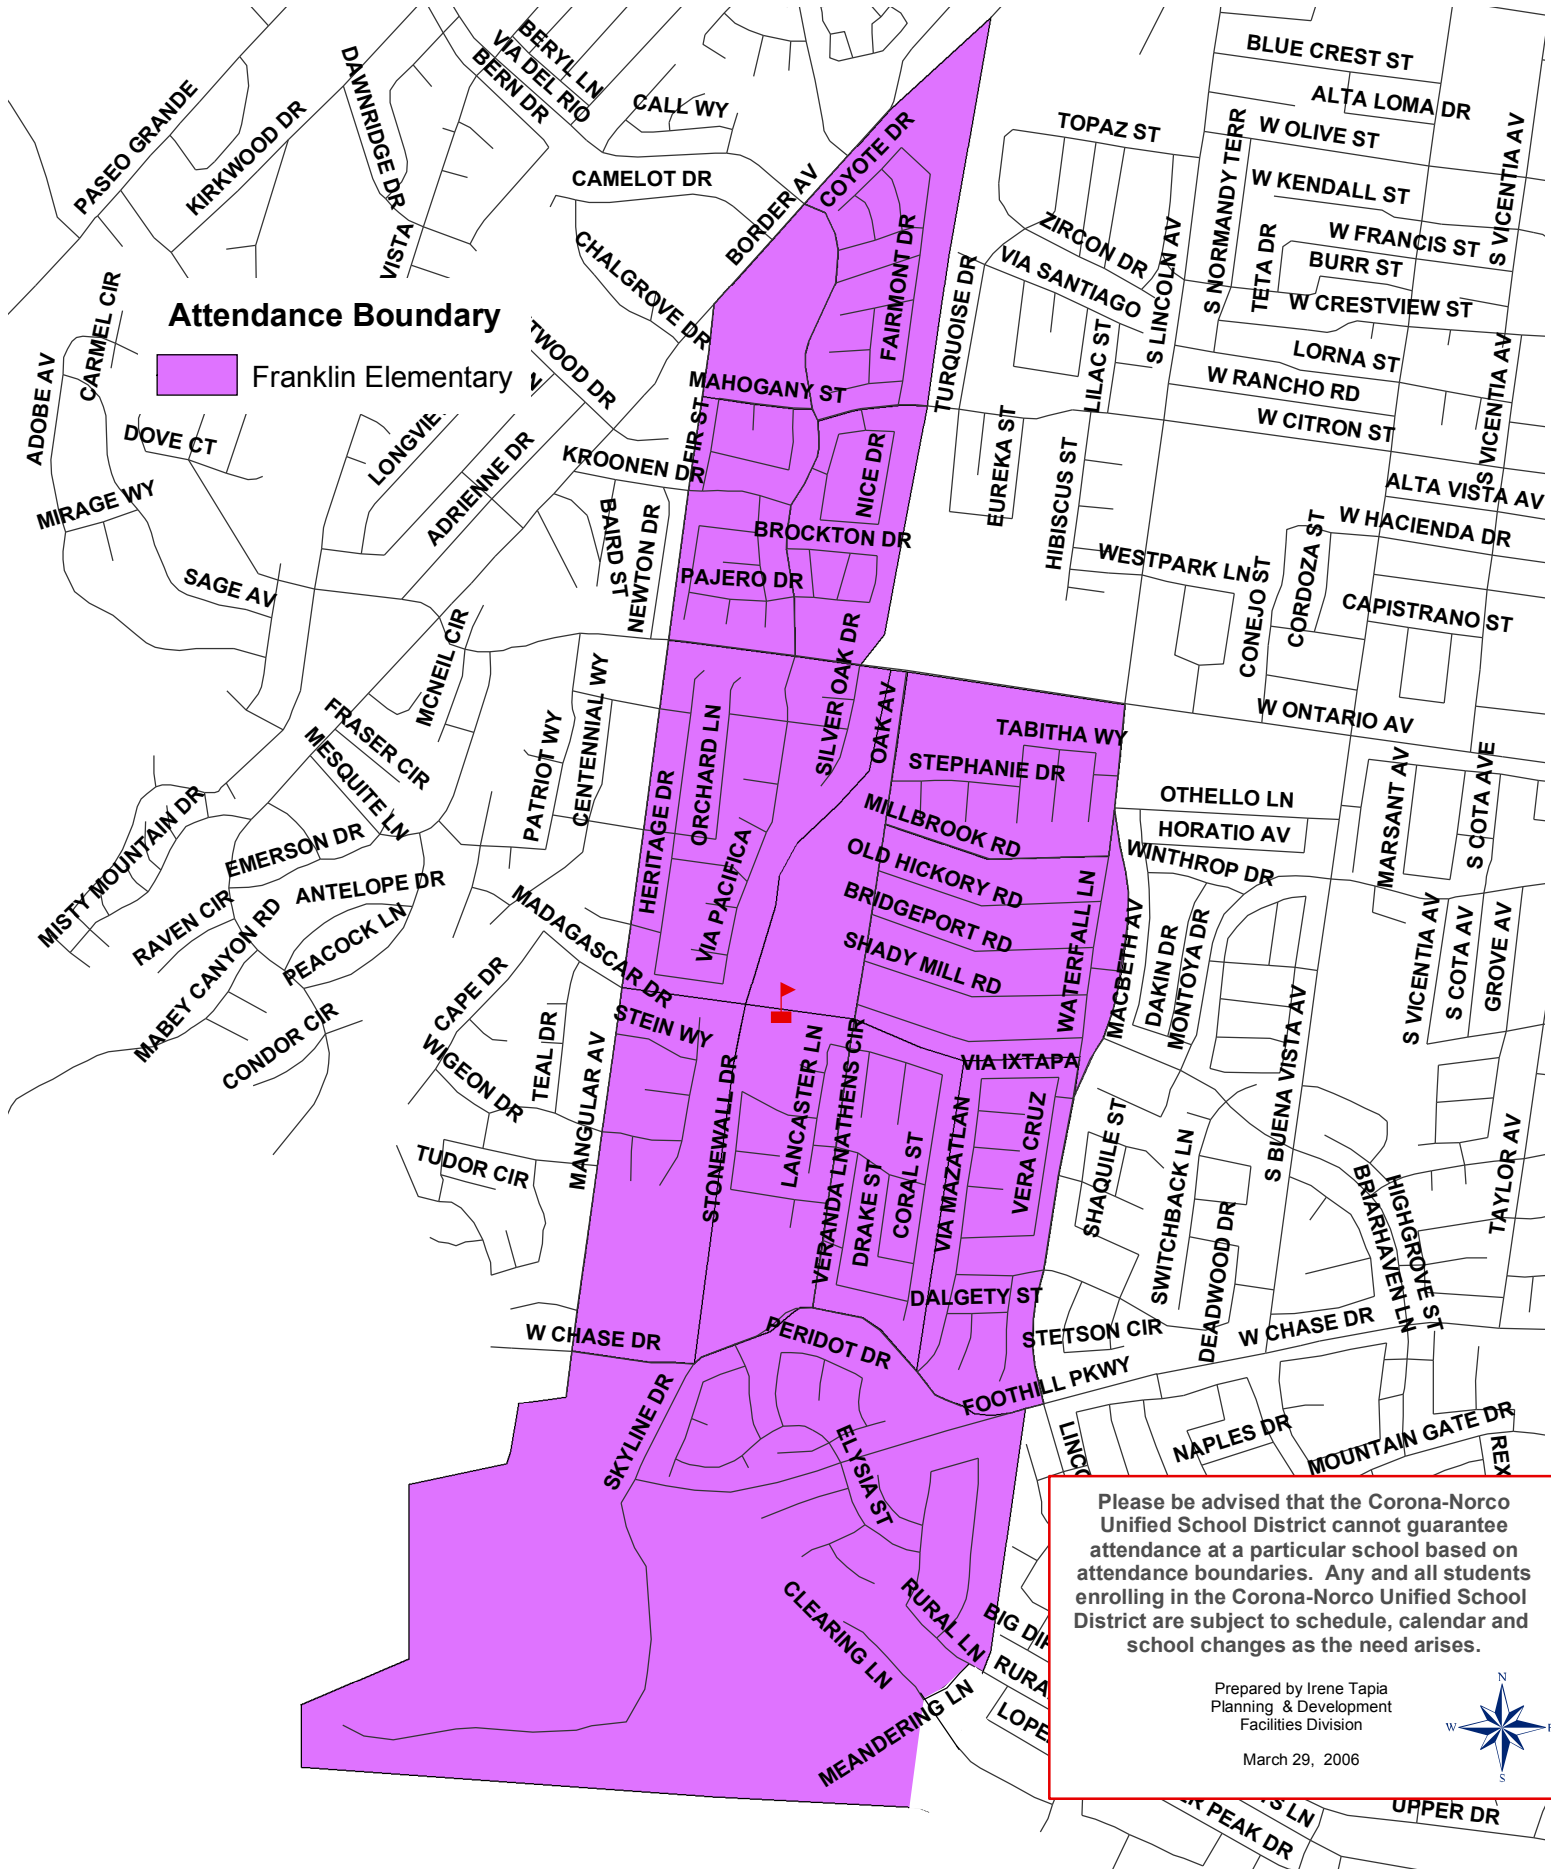

Franklin Elementary Attendance Boundary
 2650 Oak Avenue
 Corona, CA 92882
 951-739-5645

Attendance Boundary

 Franklin Elementary

Please be advised that the Corona-Norco Unified School District cannot guarantee attendance at a particular school based on attendance boundaries. Any and all students enrolling in the Corona-Norco Unified School District are subject to schedule, calendar and school changes as the need arises.