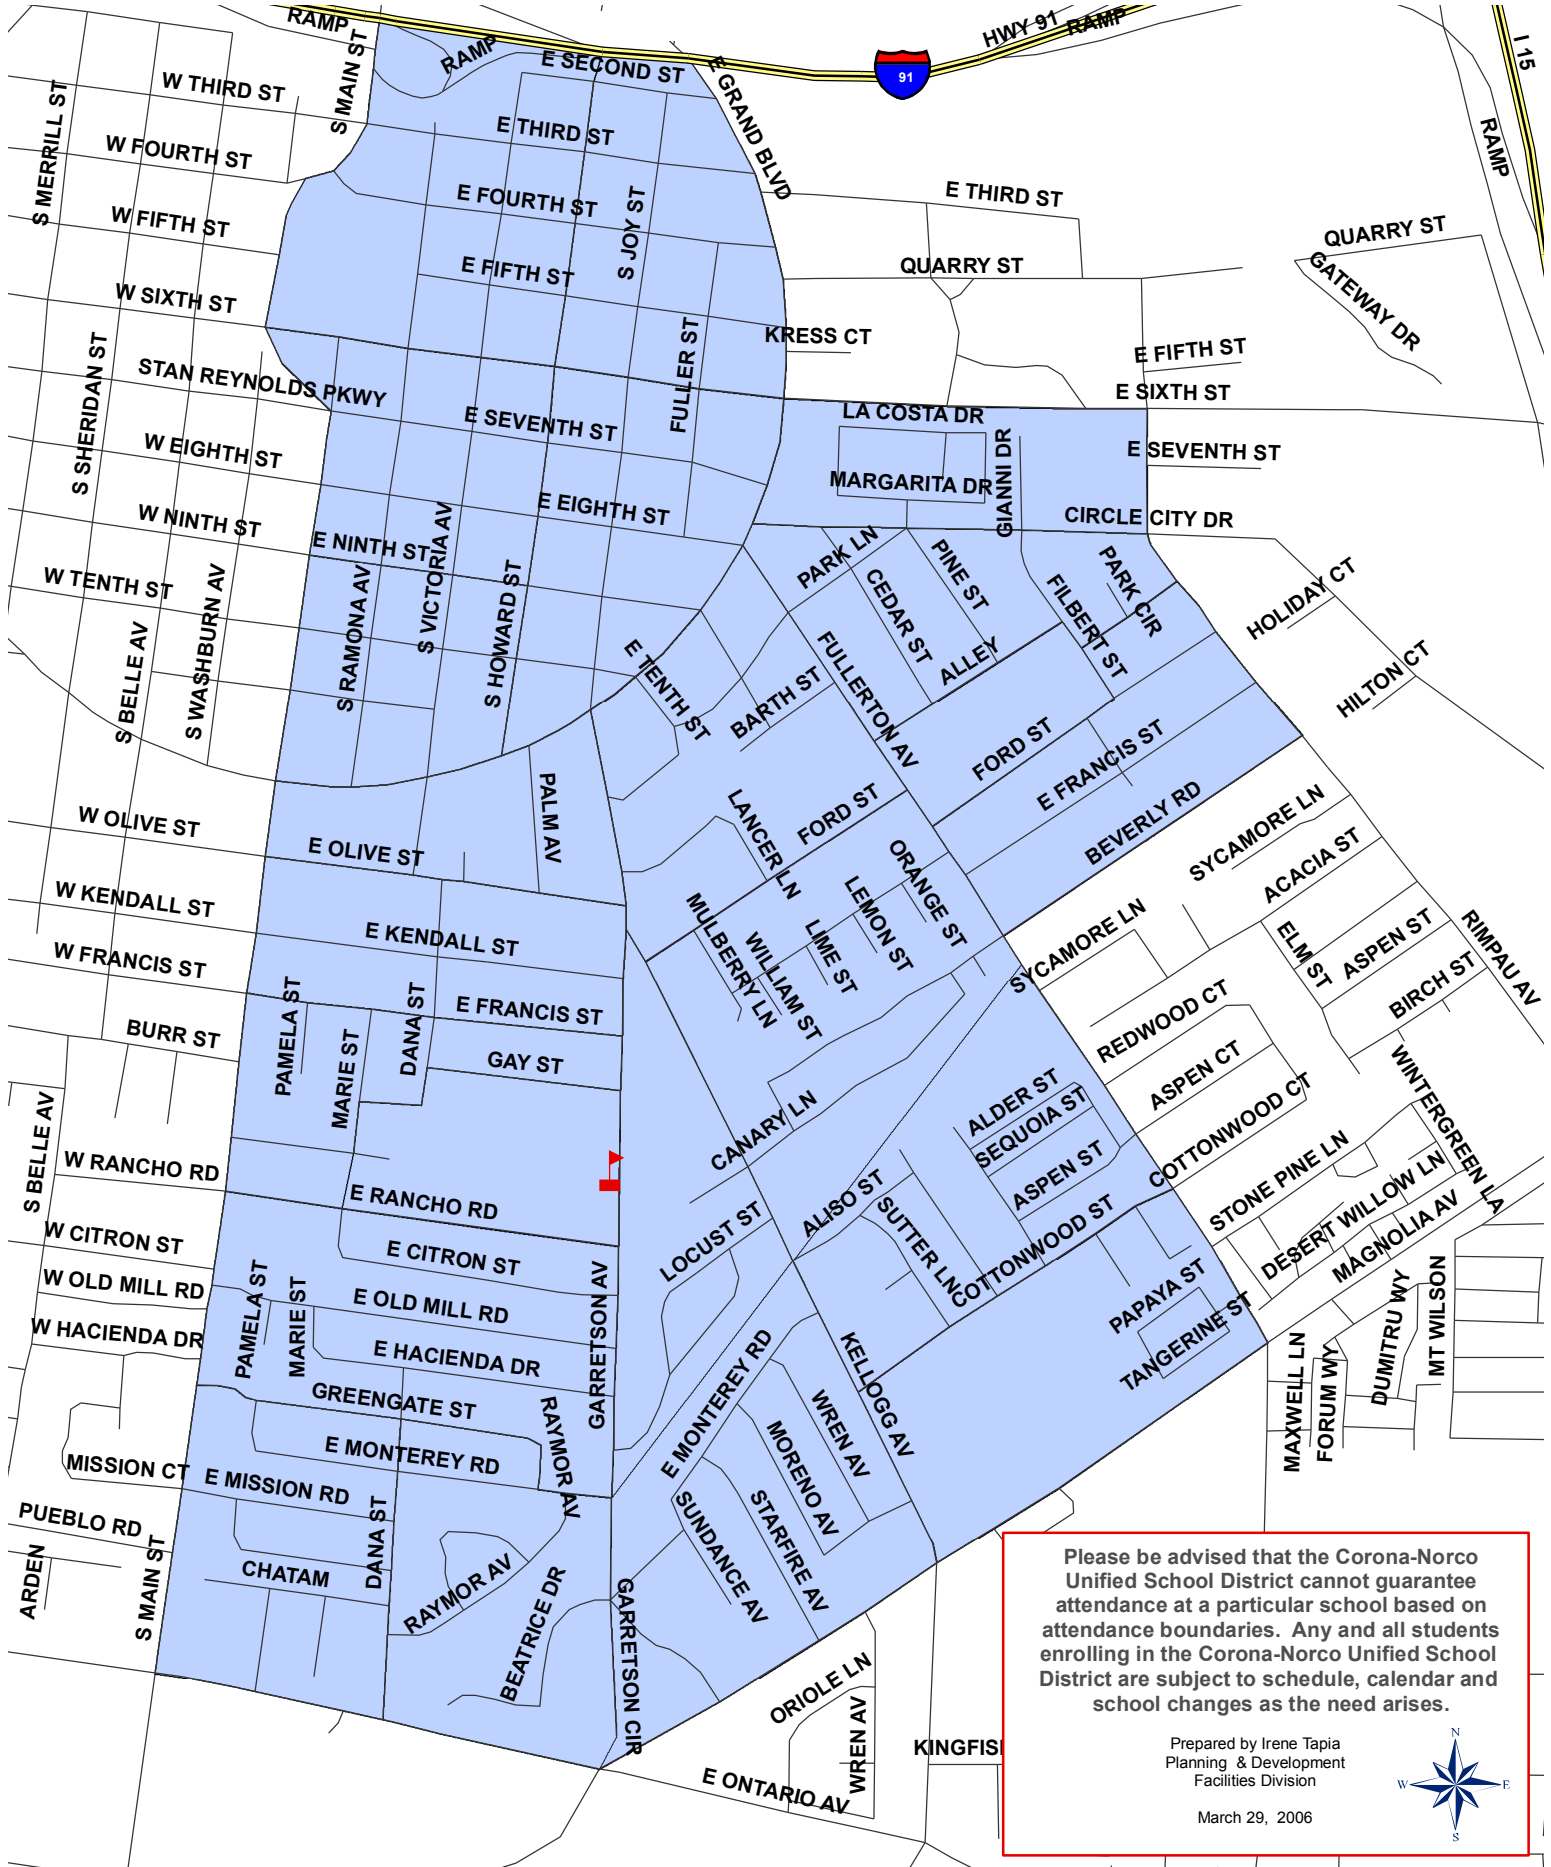

Garretson Elementary Attendance Boundary
1650 Garretson Avenue
Corona, CA 92879
951-736-3345

Please be advised that the Corona-Norco Unified School District cannot guarantee attendance at a particular school based on attendance boundaries. Any and all students enrolling in the Corona-Norco Unified School District are subject to schedule, calendar and school changes as the need arises.