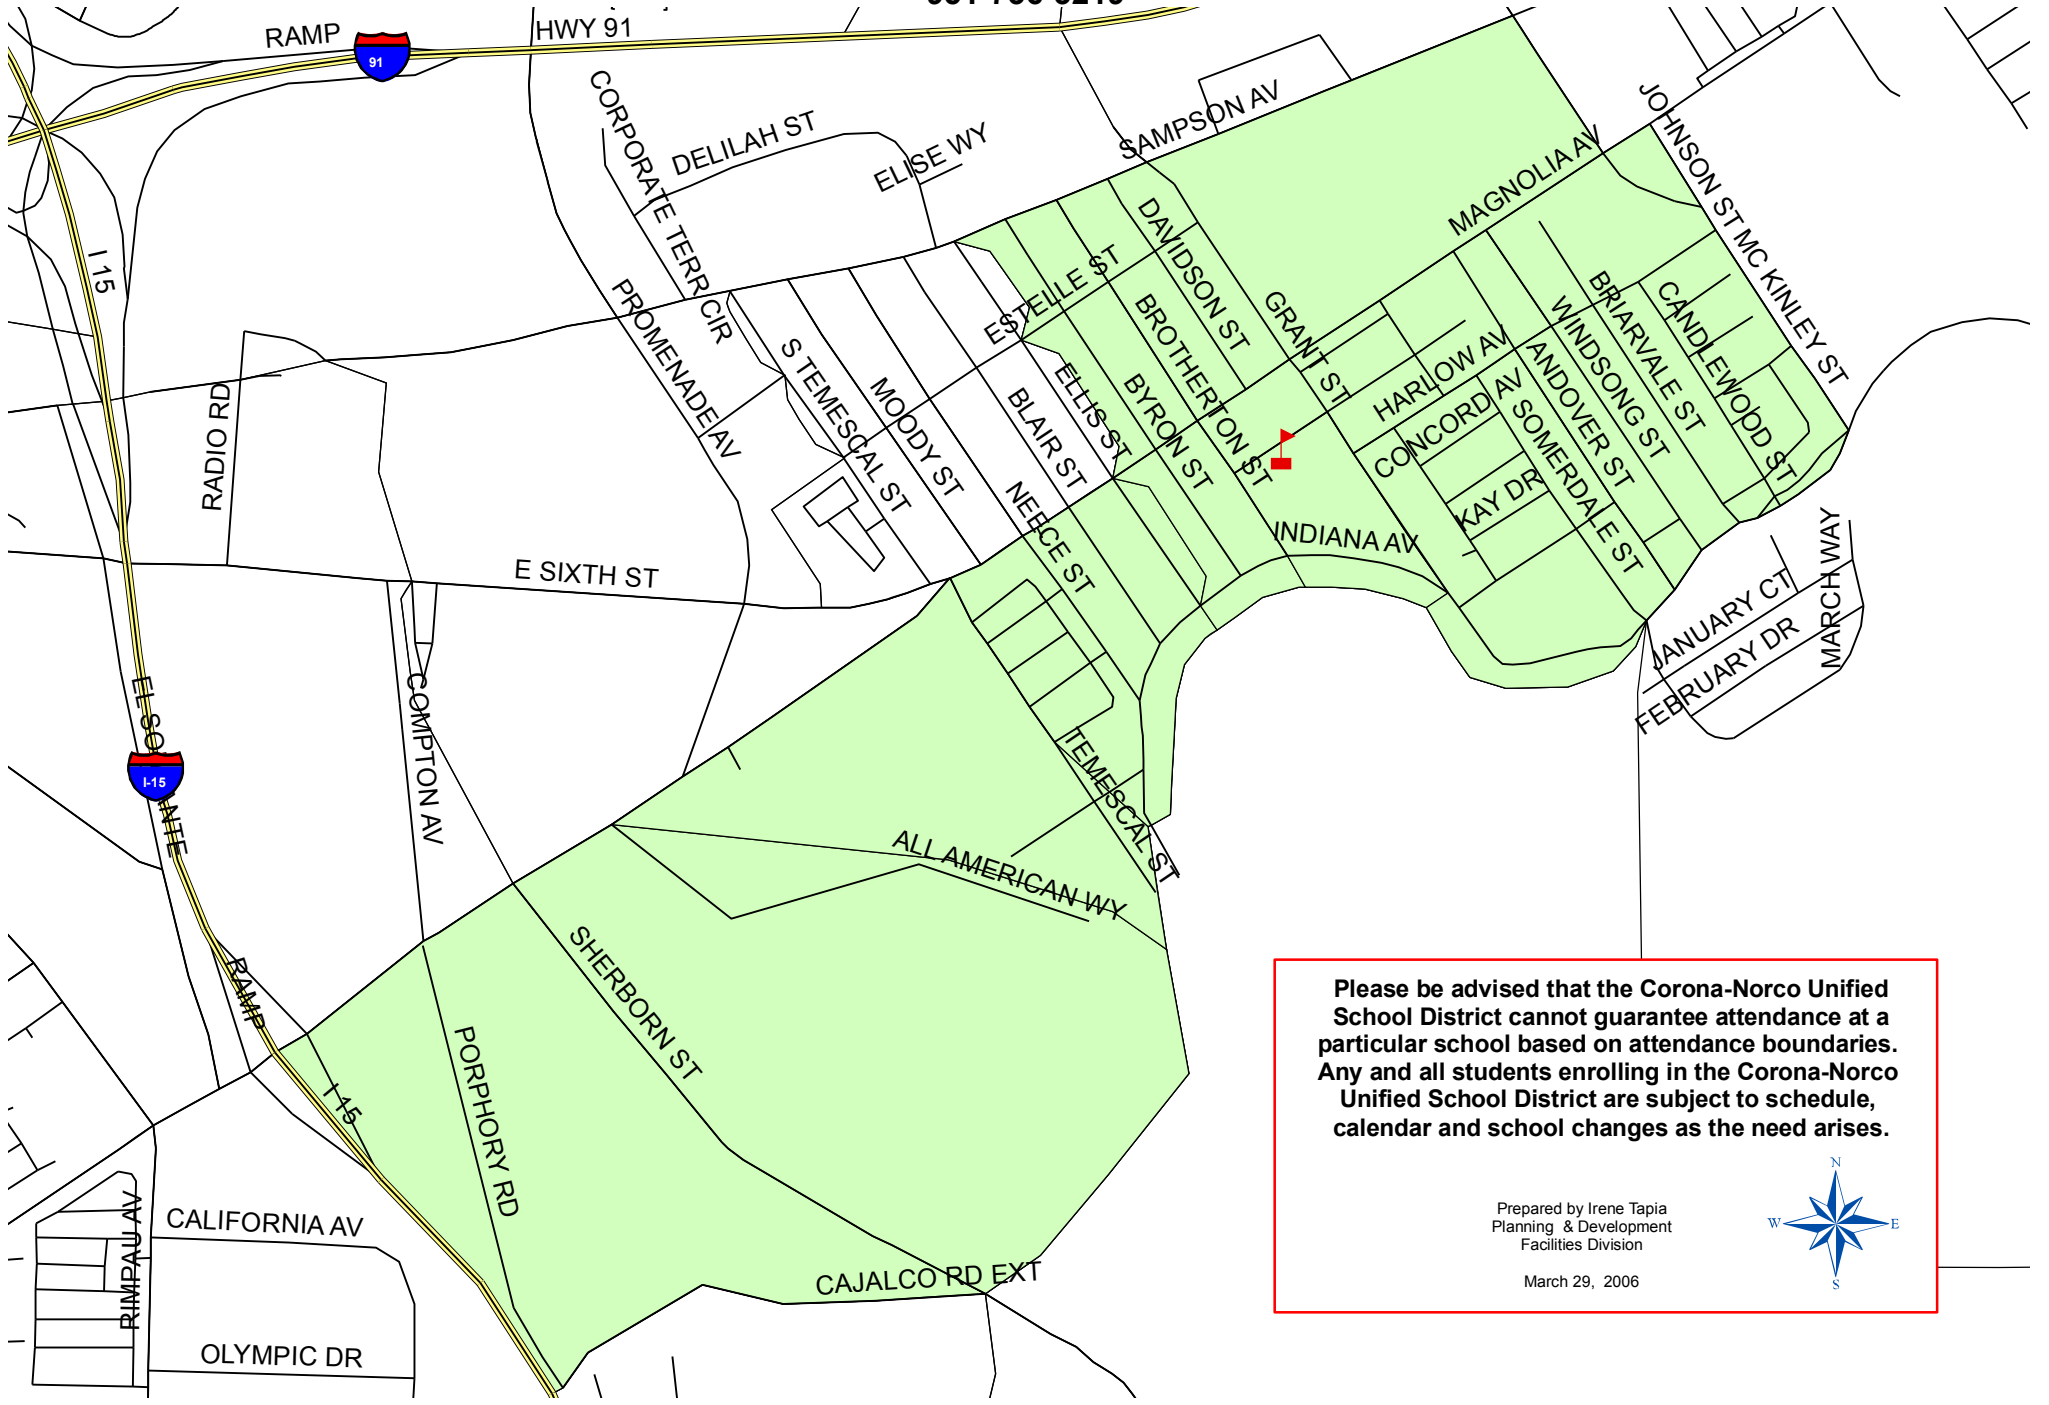

# HOME GARDENS ELEMENTARY ATTENDANCE BOUNDARY

13550 Tolton Avenue

Corona, CA 92879

951-736-3219

**Please be advised that the Corona-Norco Unified School District cannot guarantee attendance at a particular school based on attendance boundaries. Any and all students enrolling in the Corona-Norco Unified School District are subject to schedule, calendar and school changes as the need arises.**