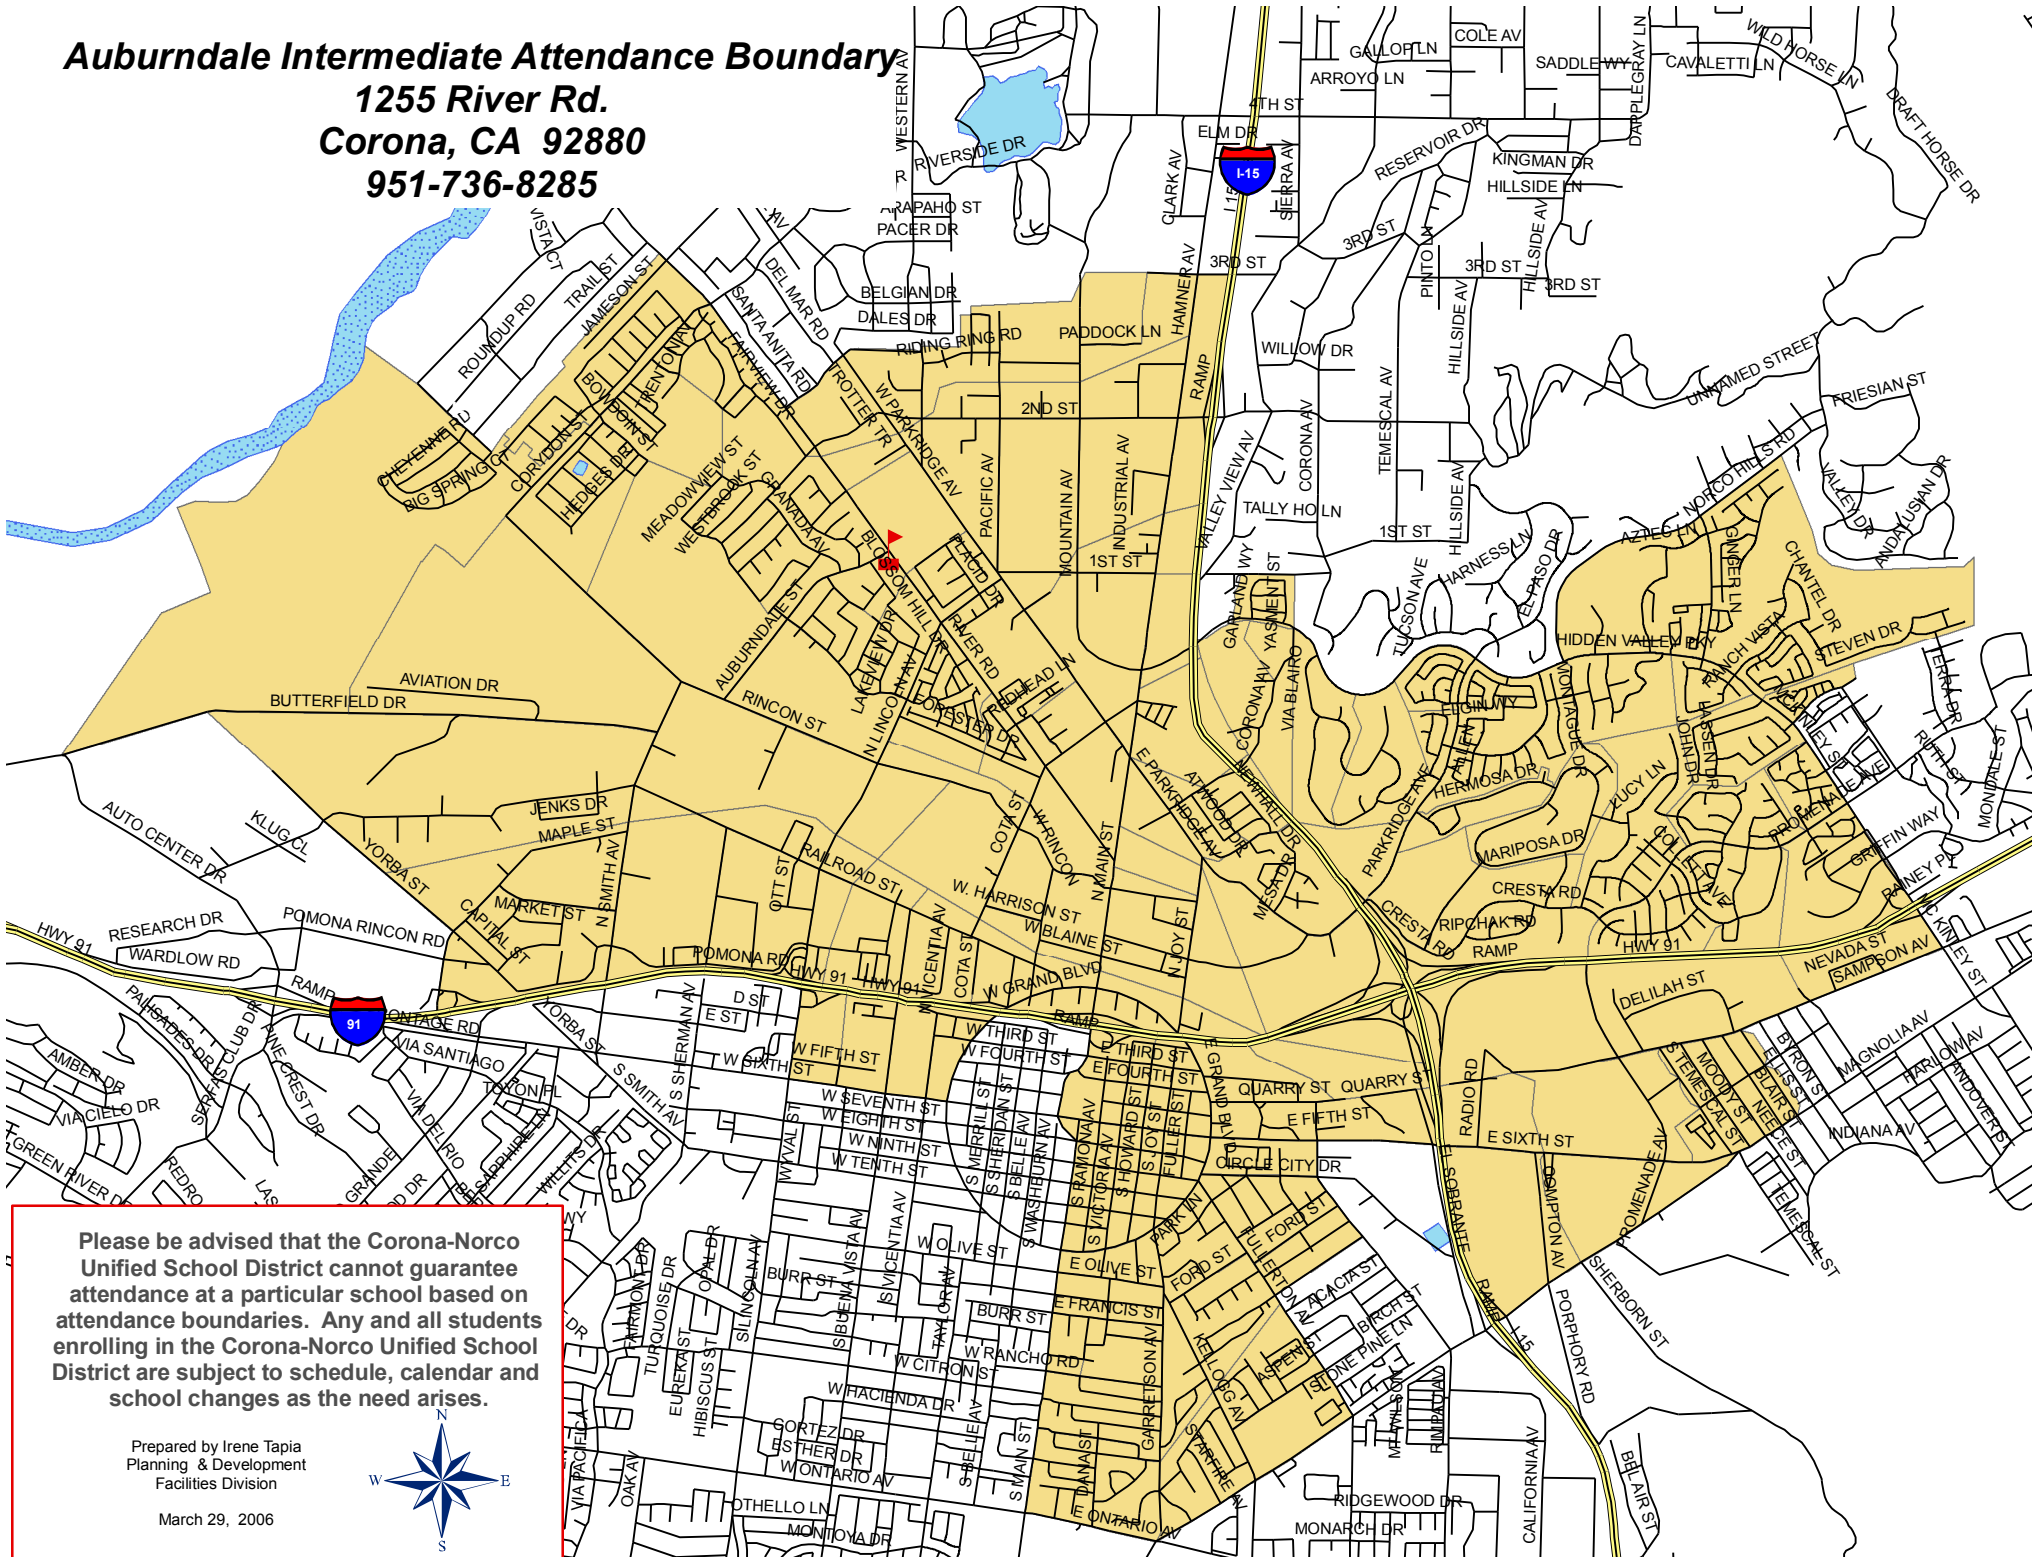

Auburndale Intermediate Attendance Boundary

1255 River Rd.
Corona, CA 92880
951-736-8285

Please be advised that the Corona-Norco Unified School District cannot guarantee attendance at a particular school based on attendance boundaries. Any and all students enrolling in the Corona-Norco Unified School District are subject to schedule, calendar and school changes as the need arises.