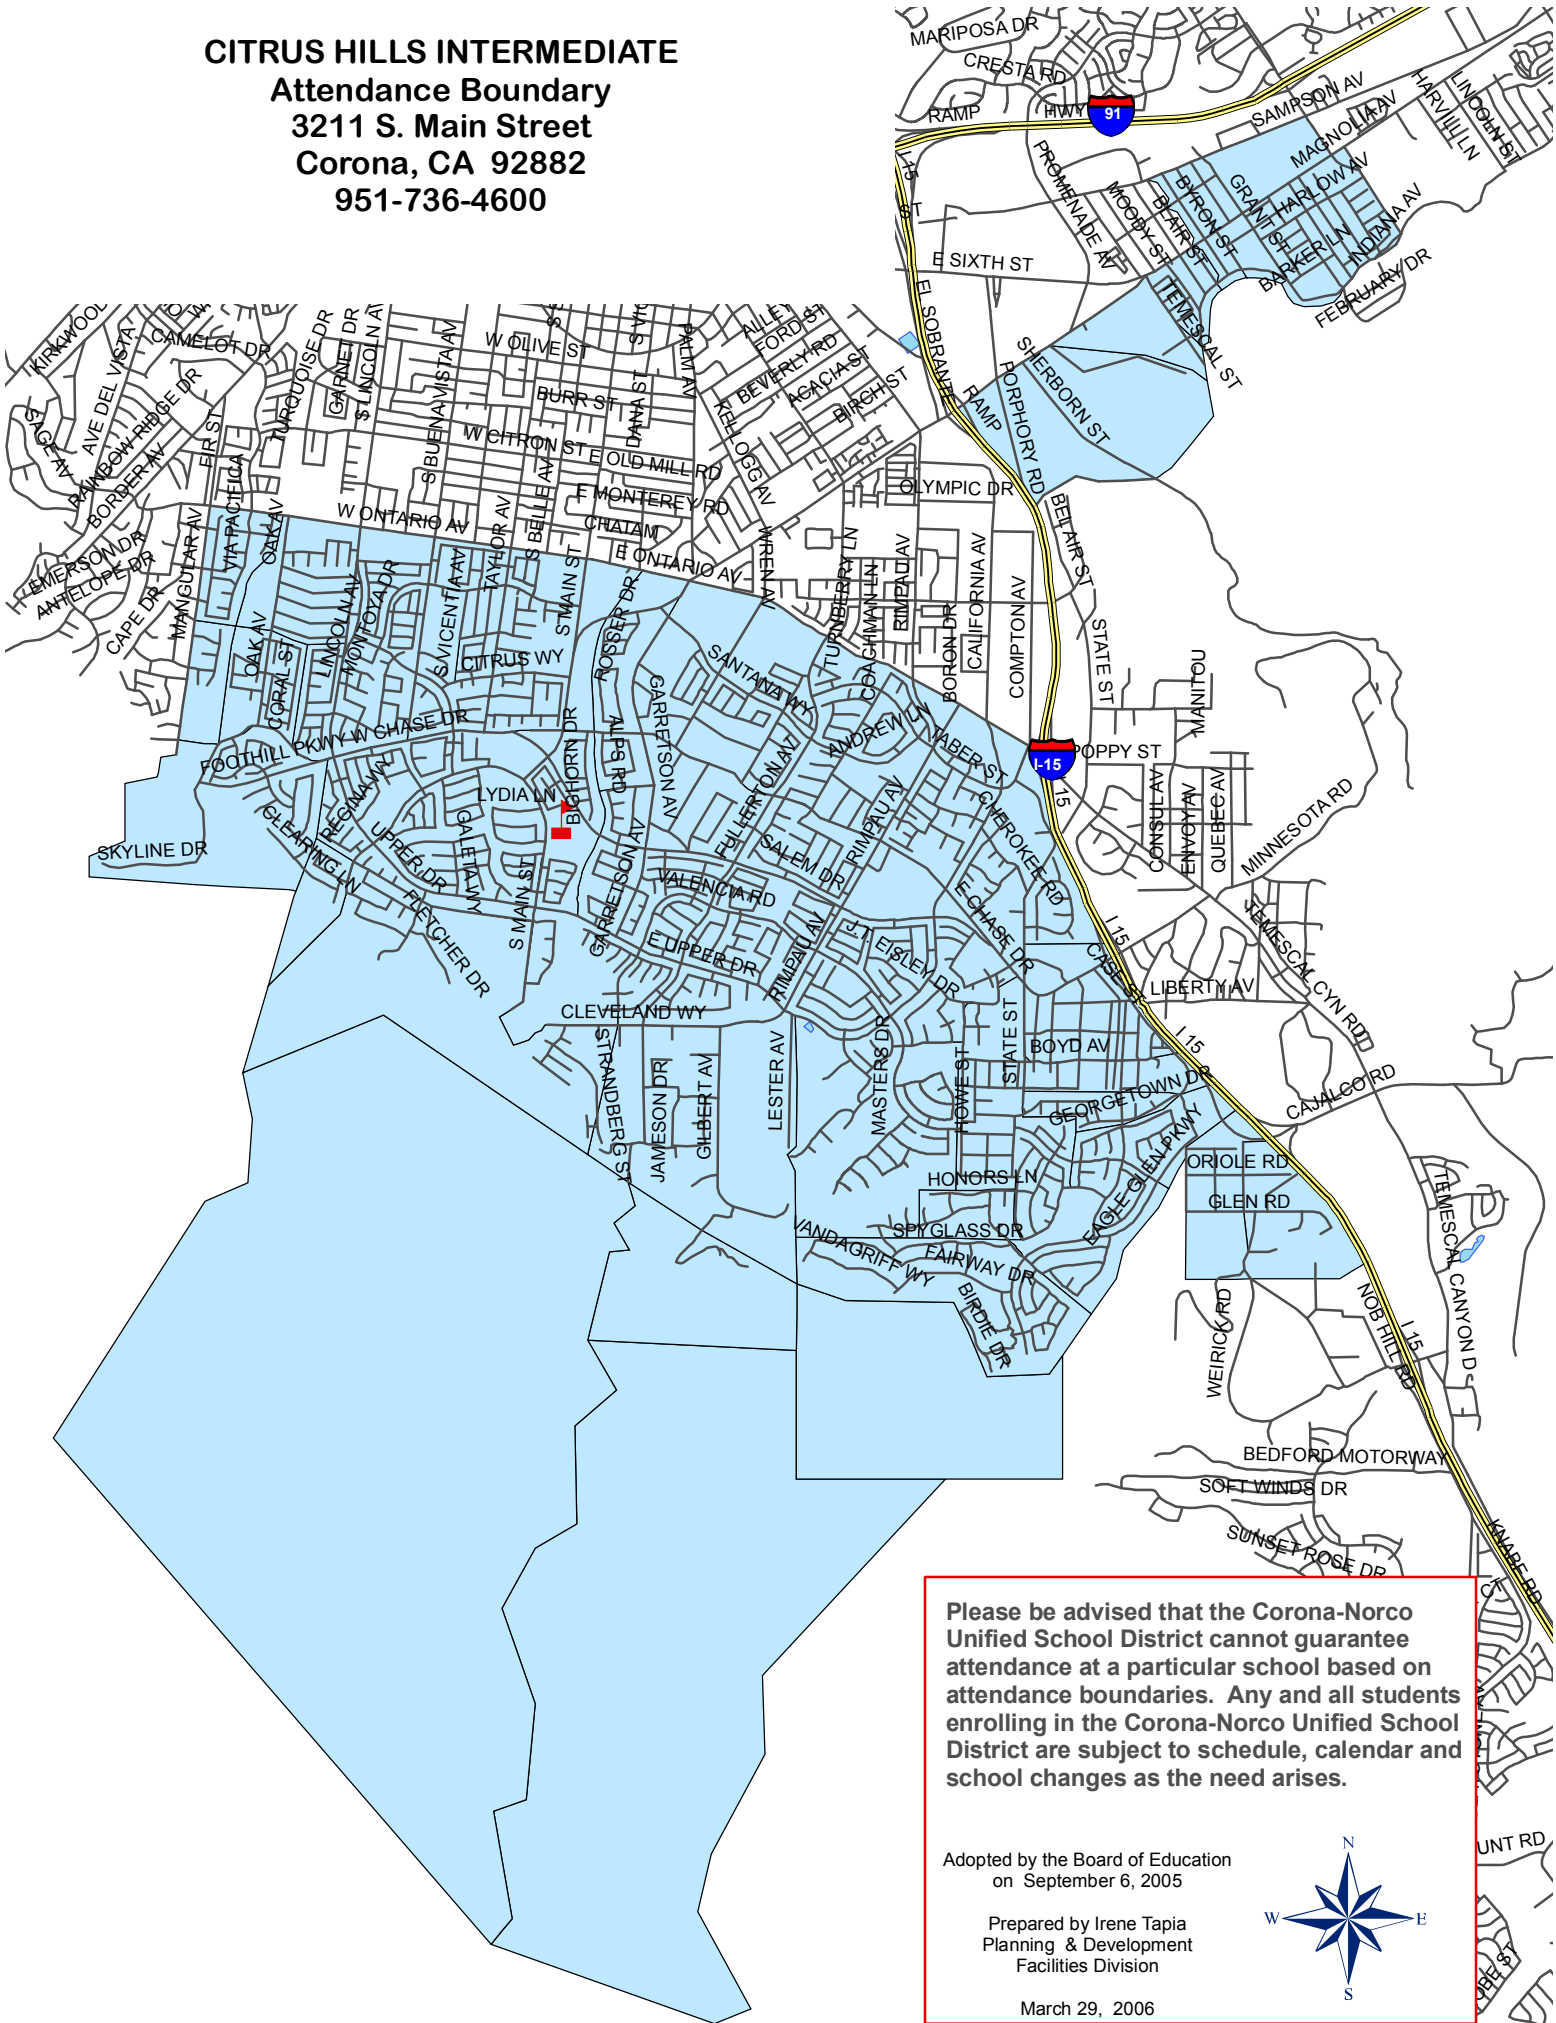

CITRUS HILLS INTERMEDIATE
Attendance Boundary
3211 S. Main Street
Corona, CA 92882
951-736-4600

Please be advised that the Corona-Norco Unified School District cannot guarantee attendance at a particular school based on attendance boundaries. Any and all students enrolling in the Corona-Norco Unified School District are subject to schedule, calendar and school changes as the need arises.