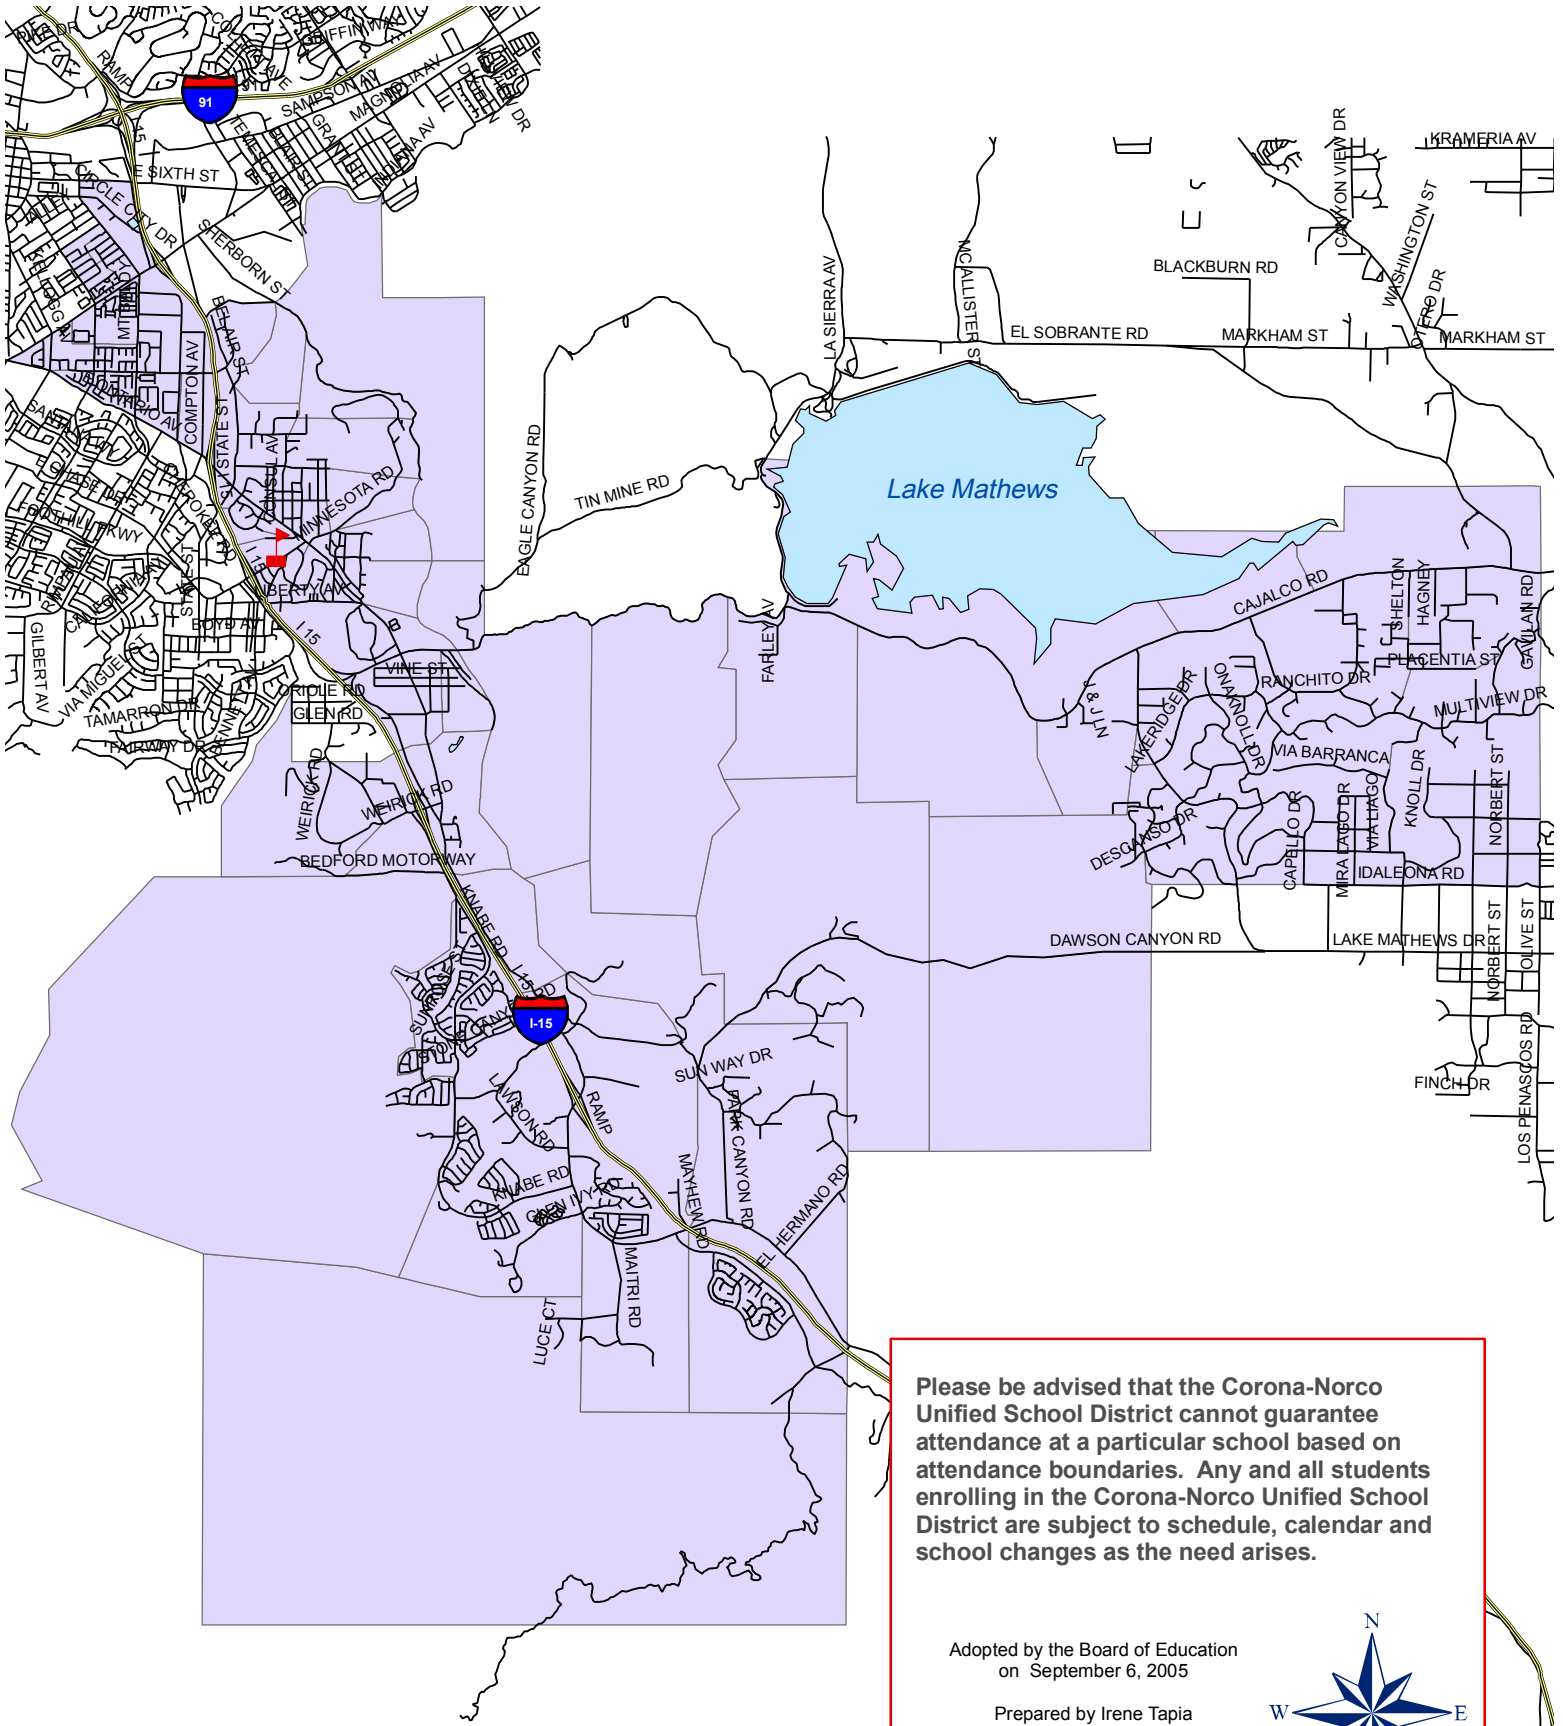

El Cerrito Middle School Attendance Boundary

7610 El Cerrito Rd.

Corona, CA 92881

951-736-3216

Please be advised that the Corona-Norco Unified School District cannot guarantee attendance at a particular school based on attendance boundaries. Any and all students enrolling in the Corona-Norco Unified School District are subject to schedule, calendar and school changes as the need arises.