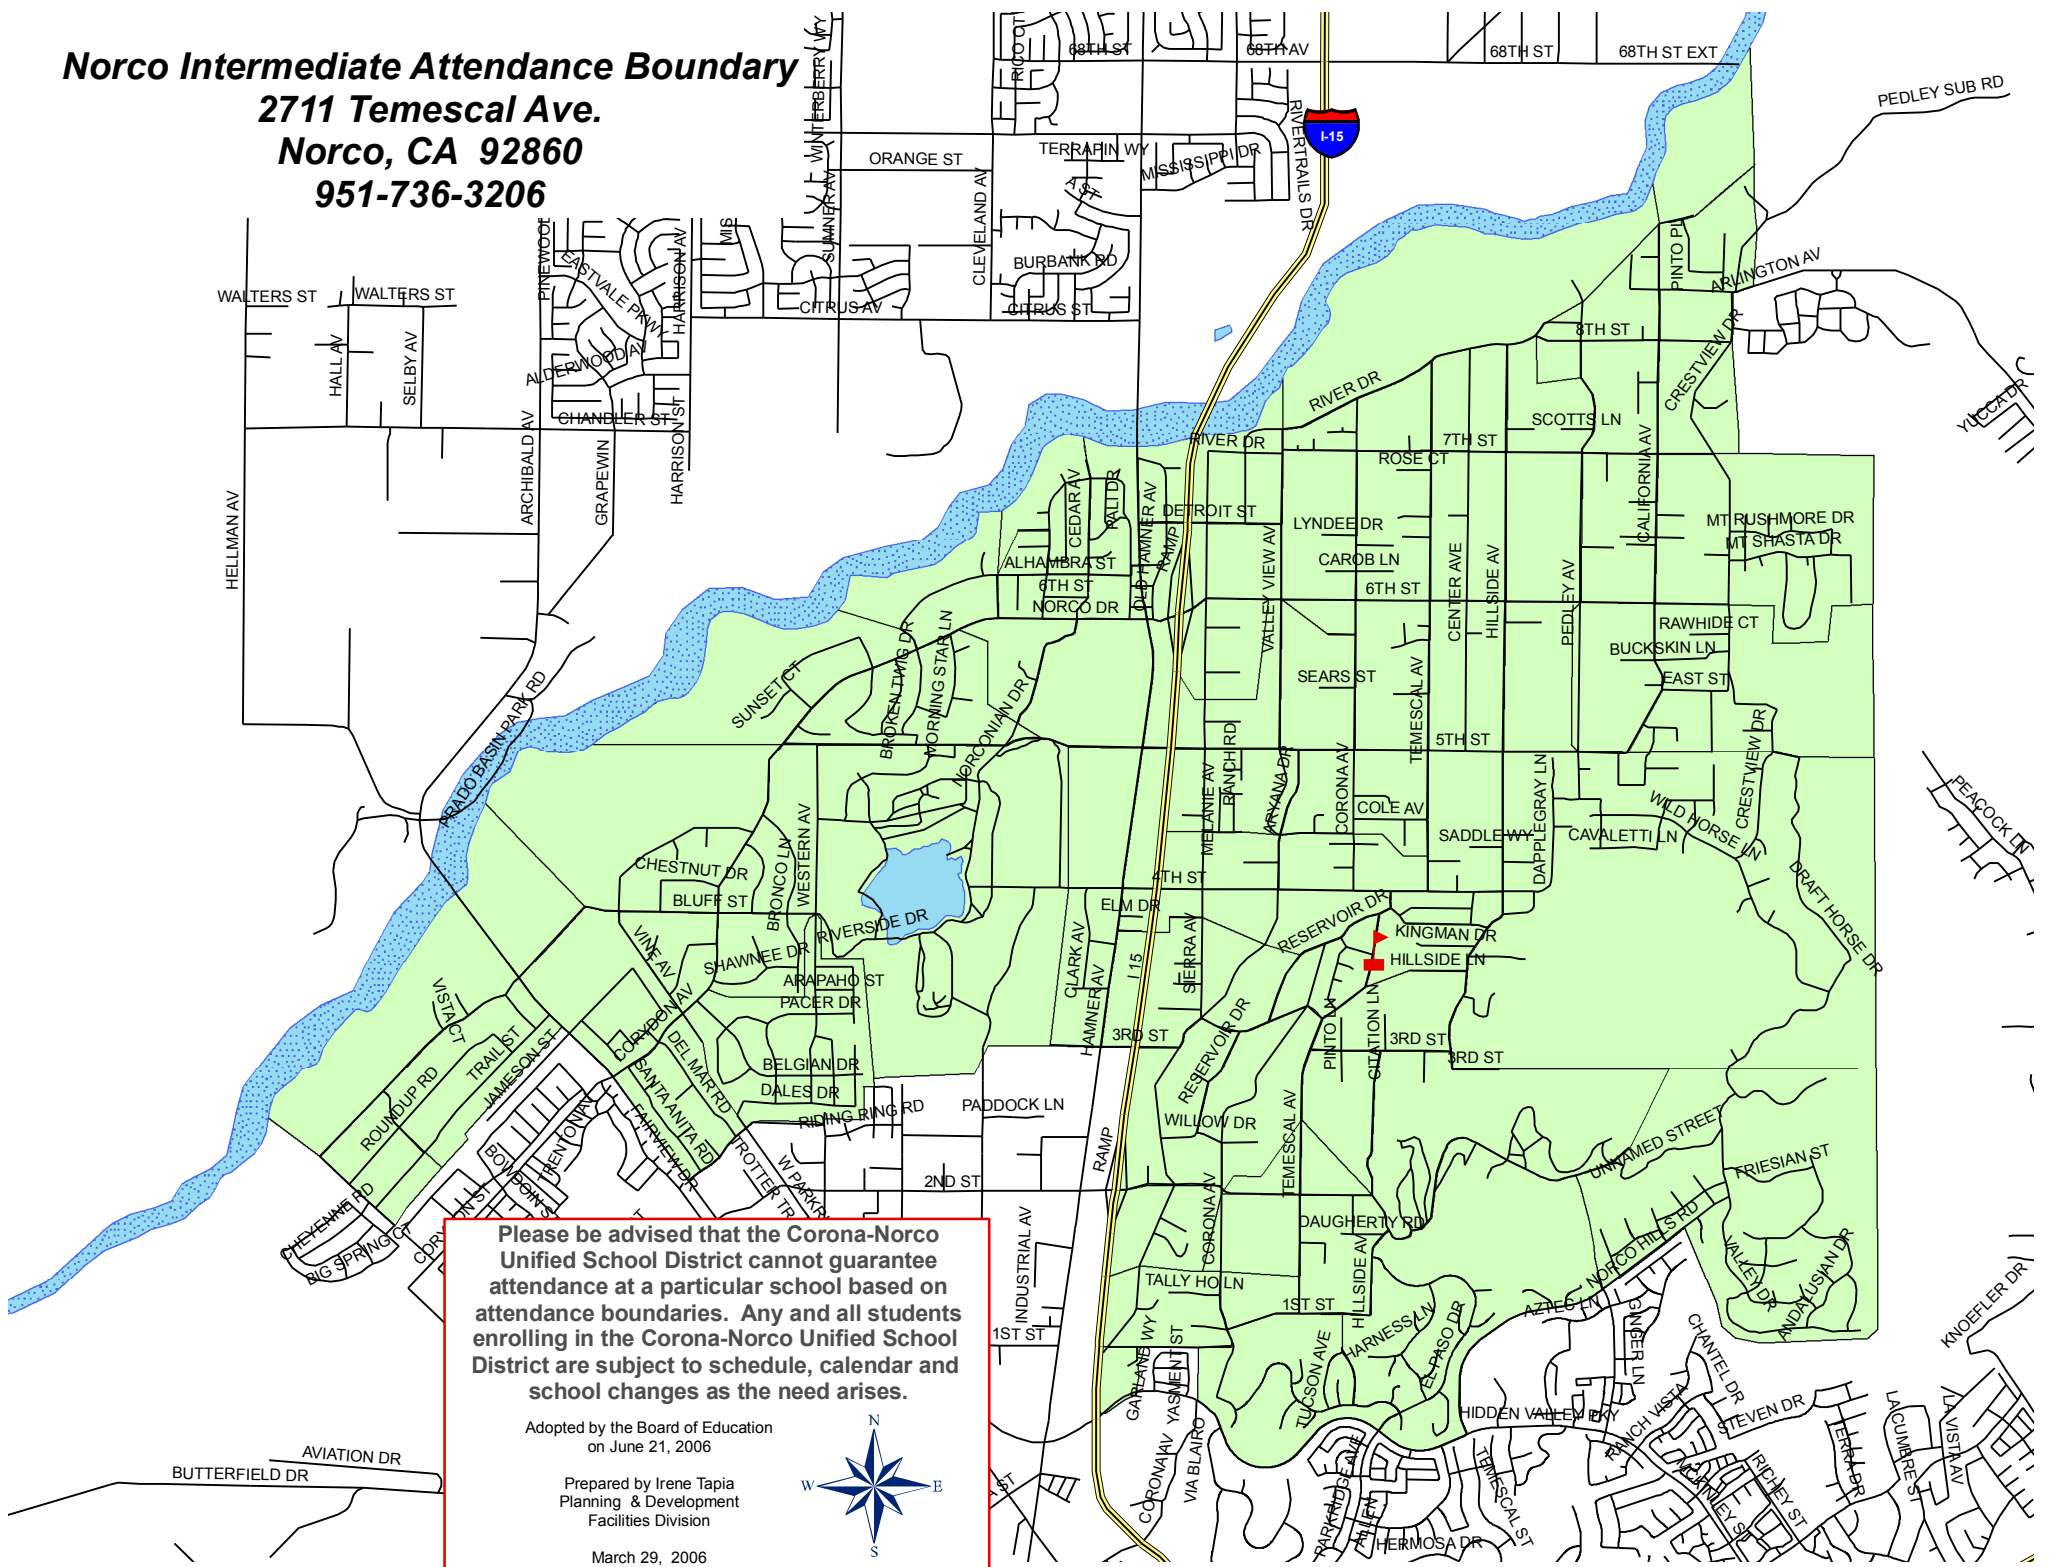

Norco Intermediate Attendance Boundary
2711 Temescal Ave.
Norco, CA 92860
951-736-3206

Please be advised that the Corona-Norco Unified School District cannot guarantee attendance at a particular school based on attendance boundaries. Any and all students enrolling in the Corona-Norco Unified School District are subject to schedule, calendar and school changes as the need arises.