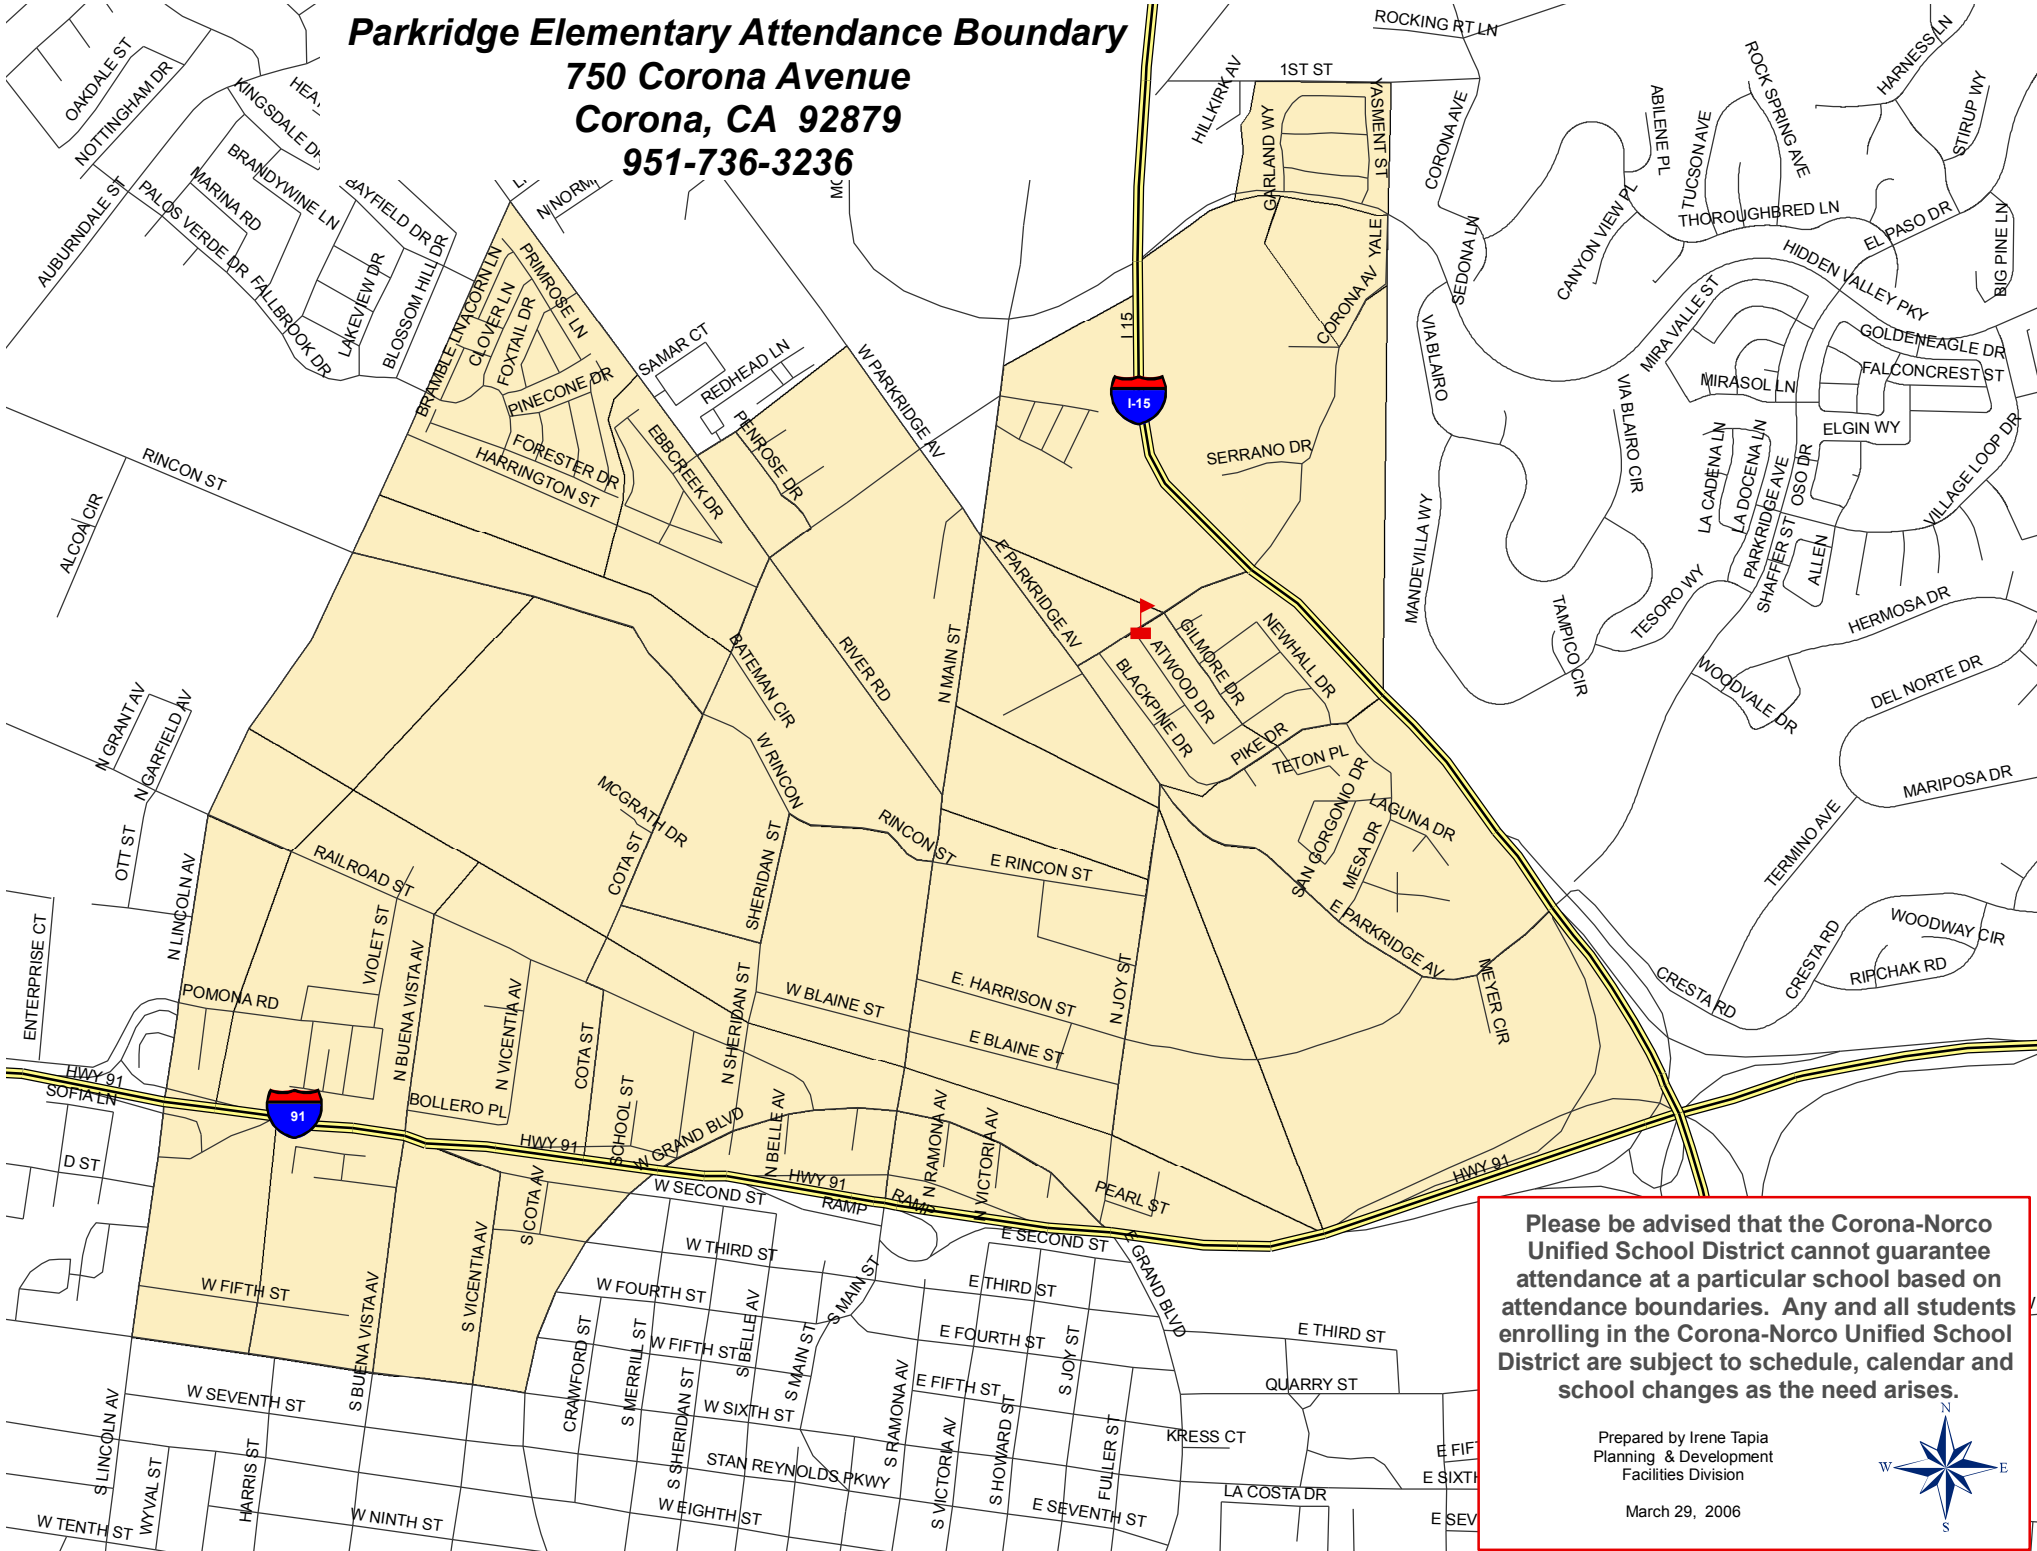

Parkridge Elementary Attendance Boundary
750 Corona Avenue
Corona, CA 92879
951-736-3236

Please be advised that the Corona-Norco Unified School District cannot guarantee attendance at a particular school based on attendance boundaries. Any and all students enrolling in the Corona-Norco Unified School District are subject to schedule, calendar and school changes as the need arises.