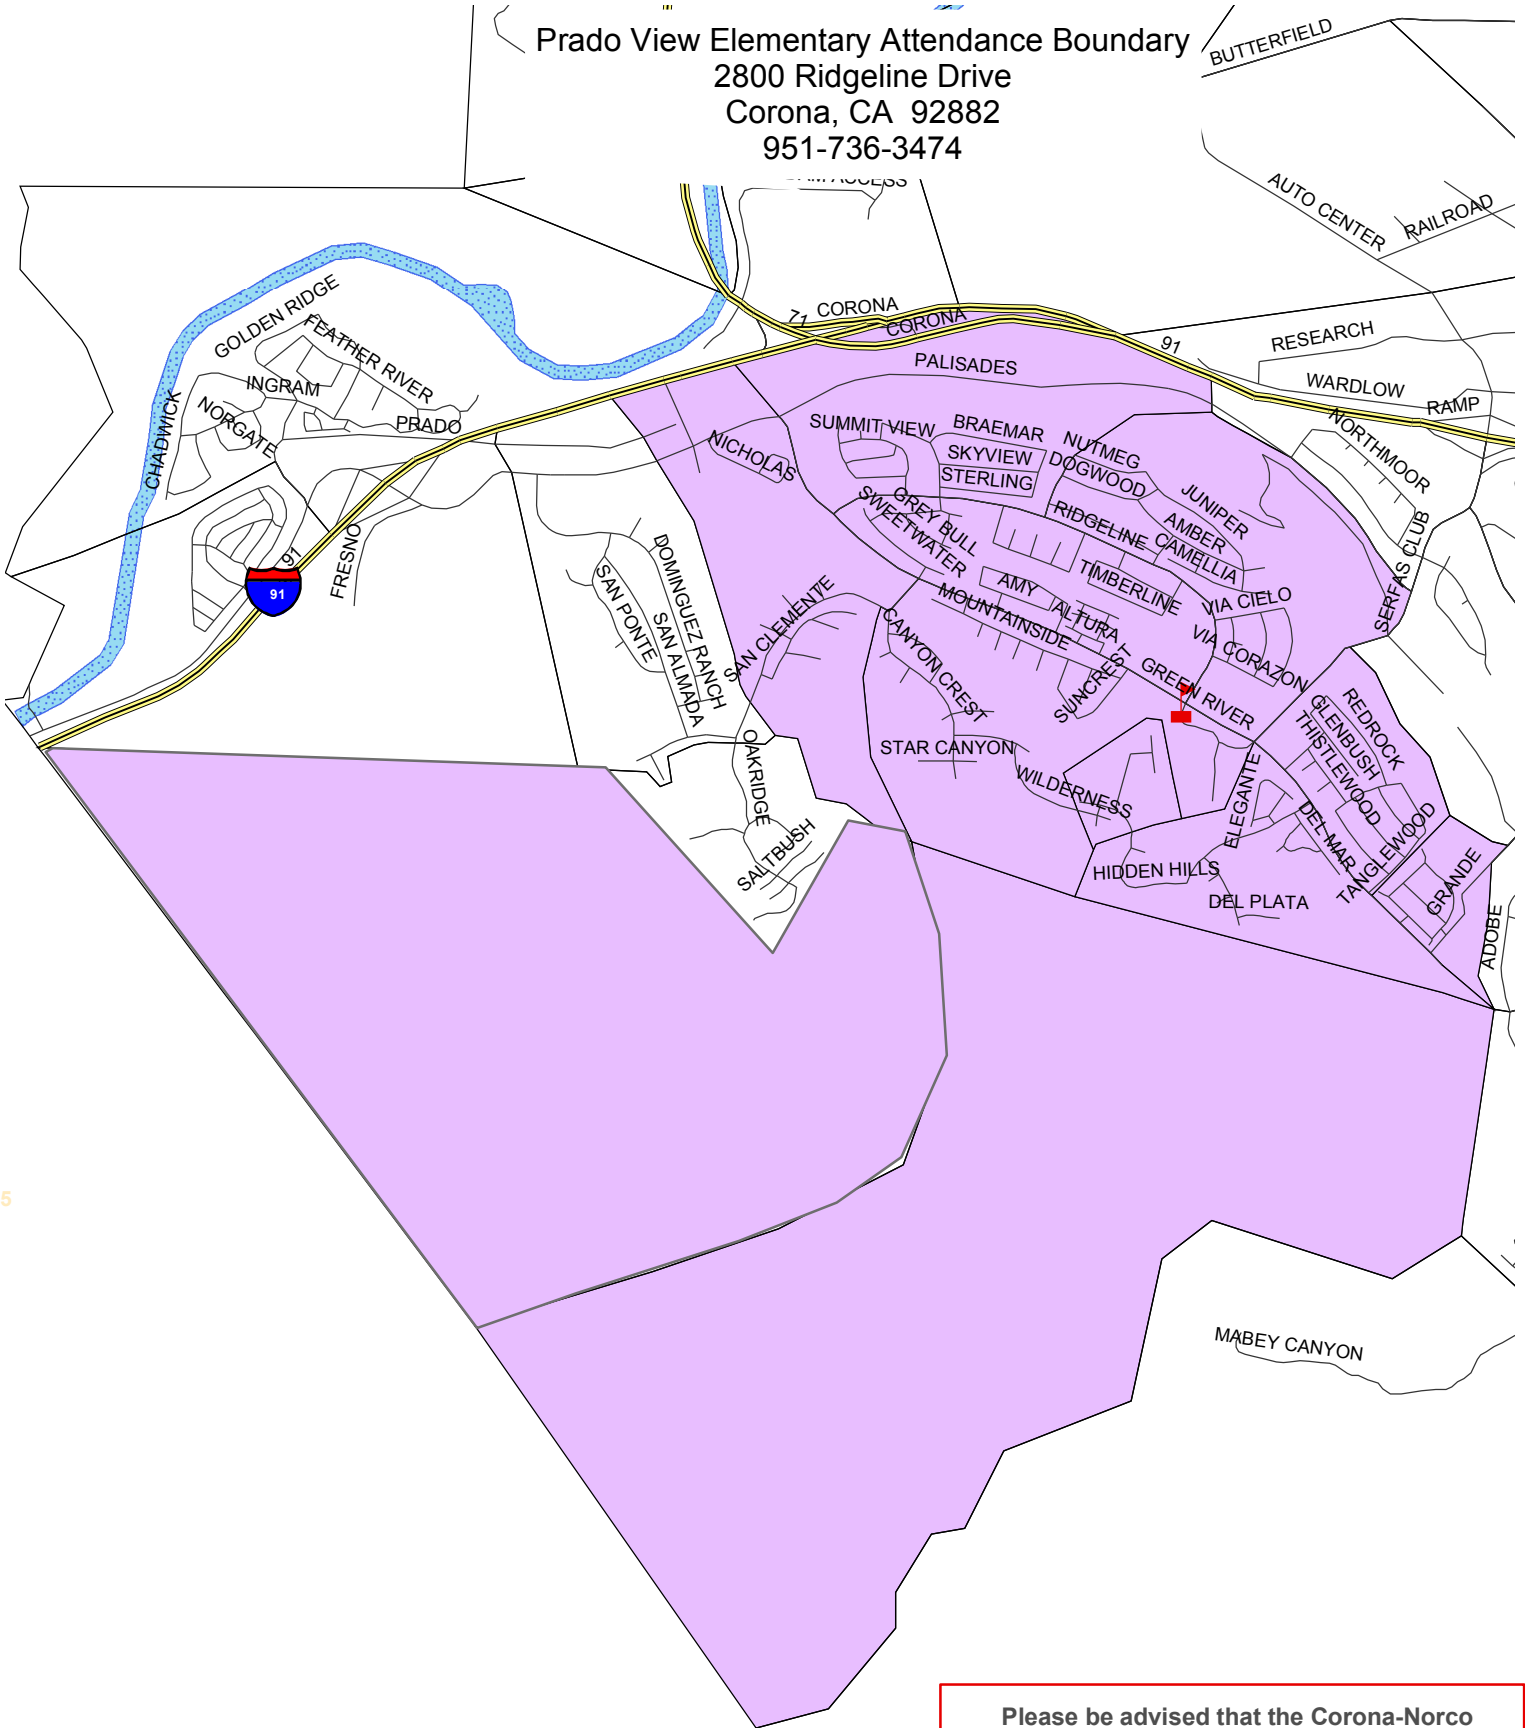

Prado View Elementary Attendance Boundary  
2800 Ridgeline Drive  
Corona, CA 92882  
951-736-3474

**Please be advised that the Corona-Norco Unified School District cannot guarantee attendance at a particular school based on attendance boundaries. Any and all students enrolling in the Corona-Norco Unified School District are subject to schedule, calendar and school changes as the need arises.**