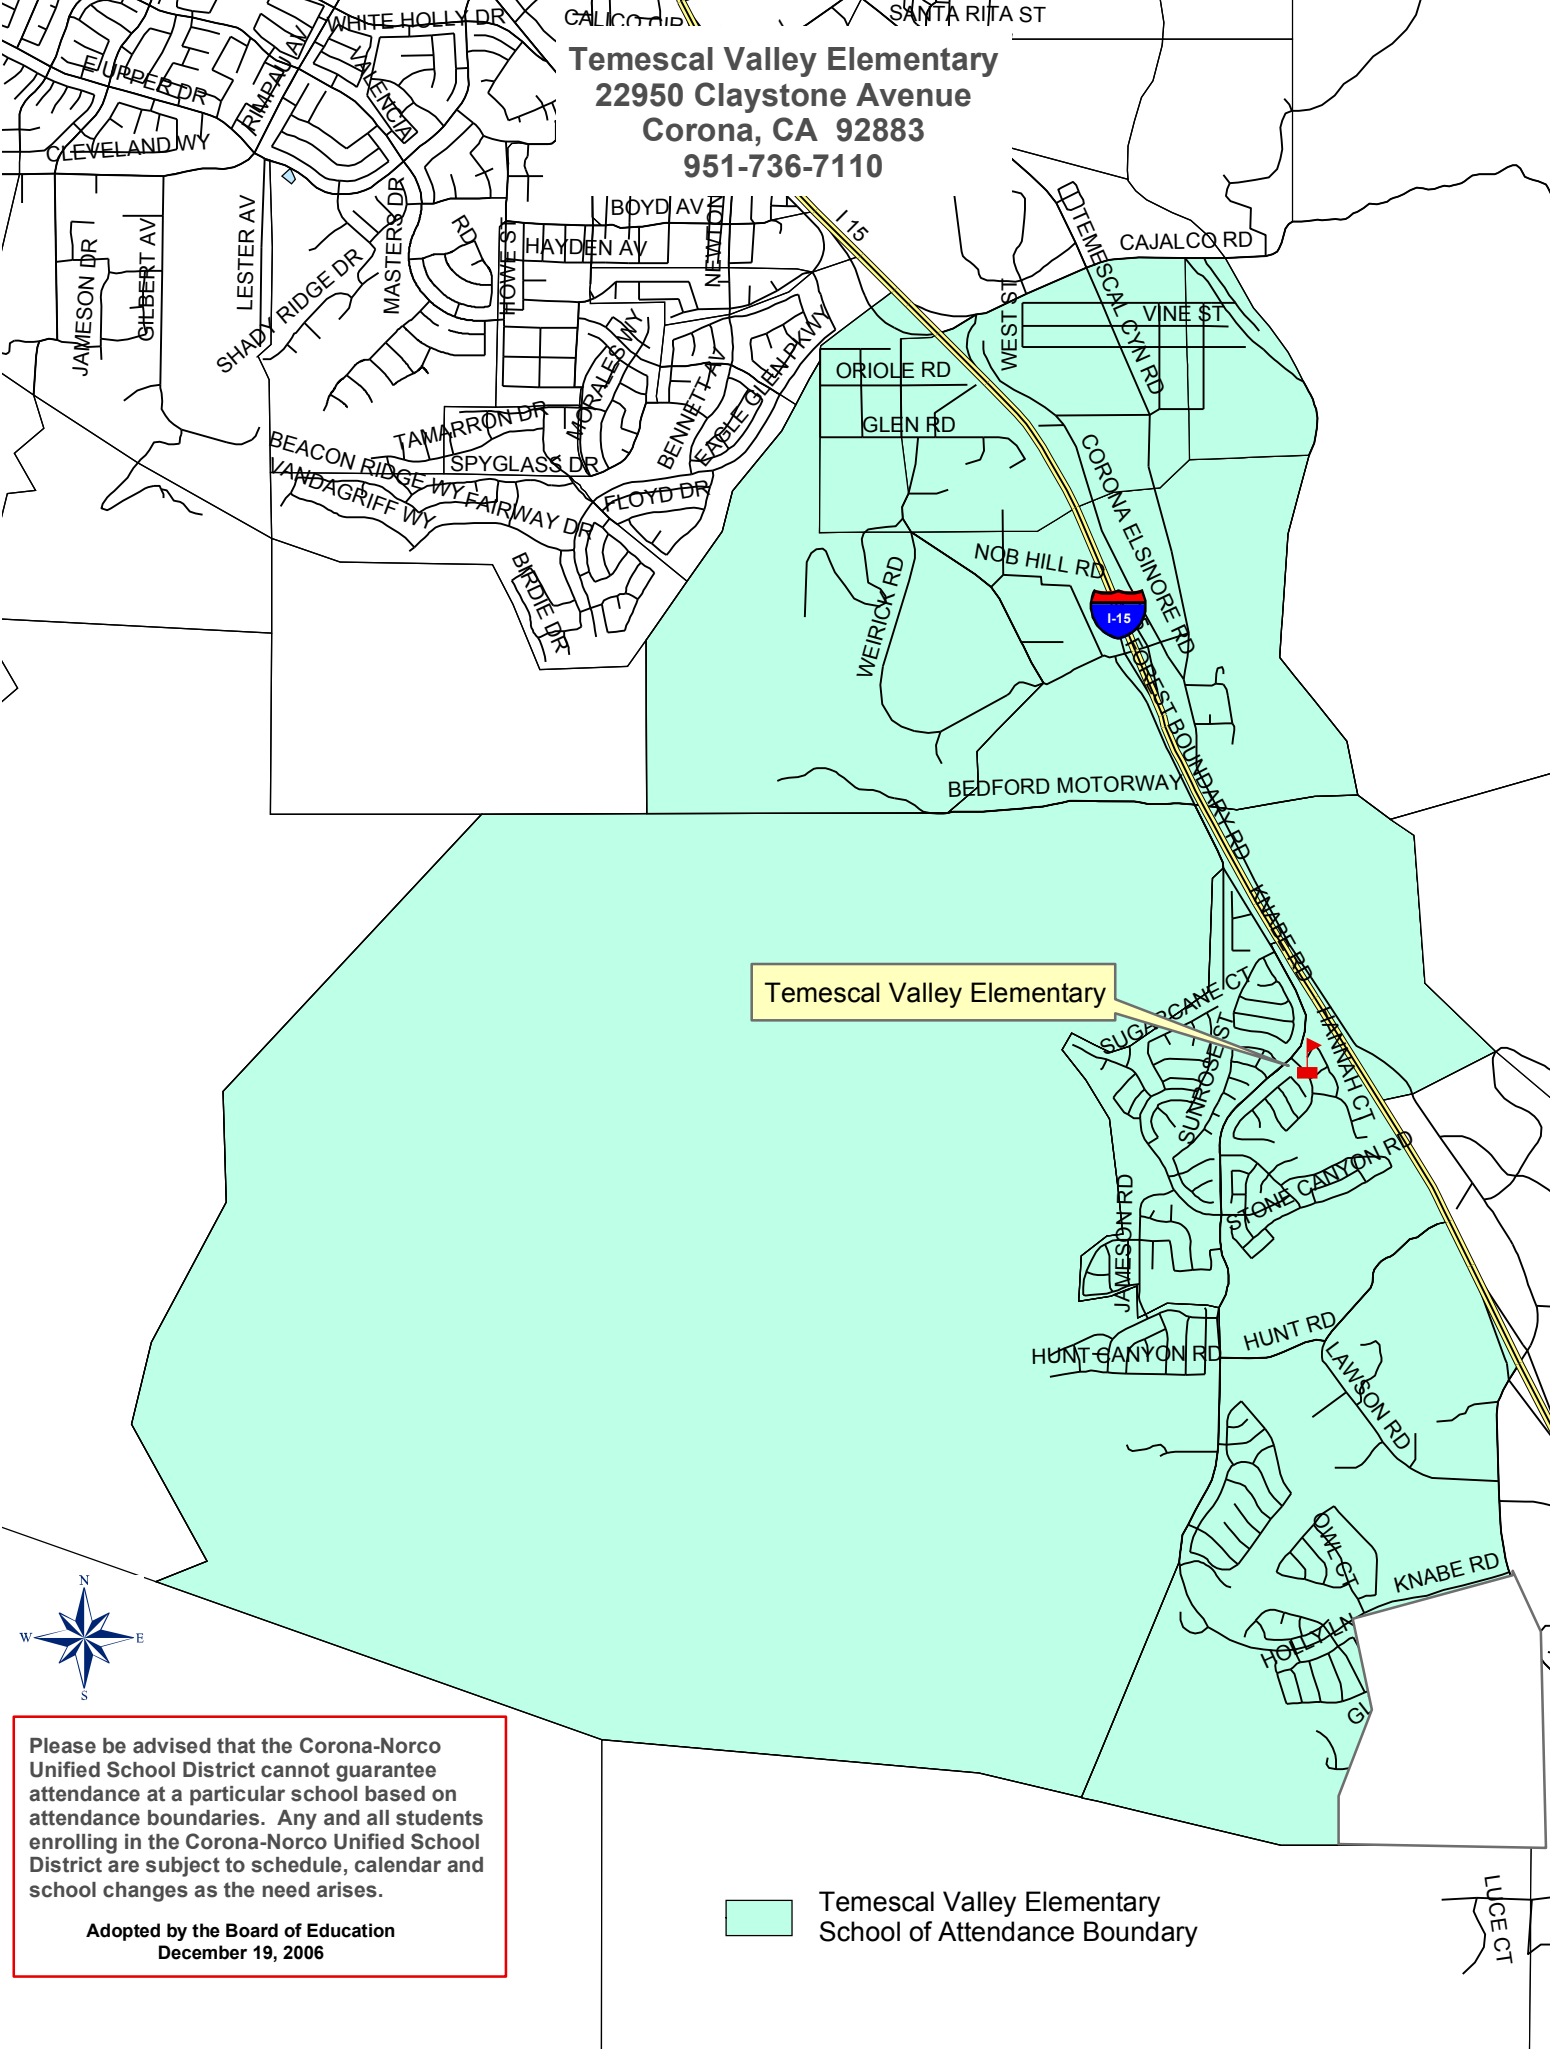

**Temescal Valley Elementary**  
**22950 Claystone Avenue**  
**Corona, CA 92883**  
**951-736-7110**

Temescal Valley Elementary

Please be advised that the Corona-Norco Unified School District cannot guarantee attendance at a particular school based on attendance boundaries. Any and all students enrolling in the Corona-Norco Unified School District are subject to schedule, calendar and school changes as the need arises.

Adopted by the Board of Education  
 December 19, 2006

Temescal Valley Elementary  
 School of Attendance Boundary

Luce Ct