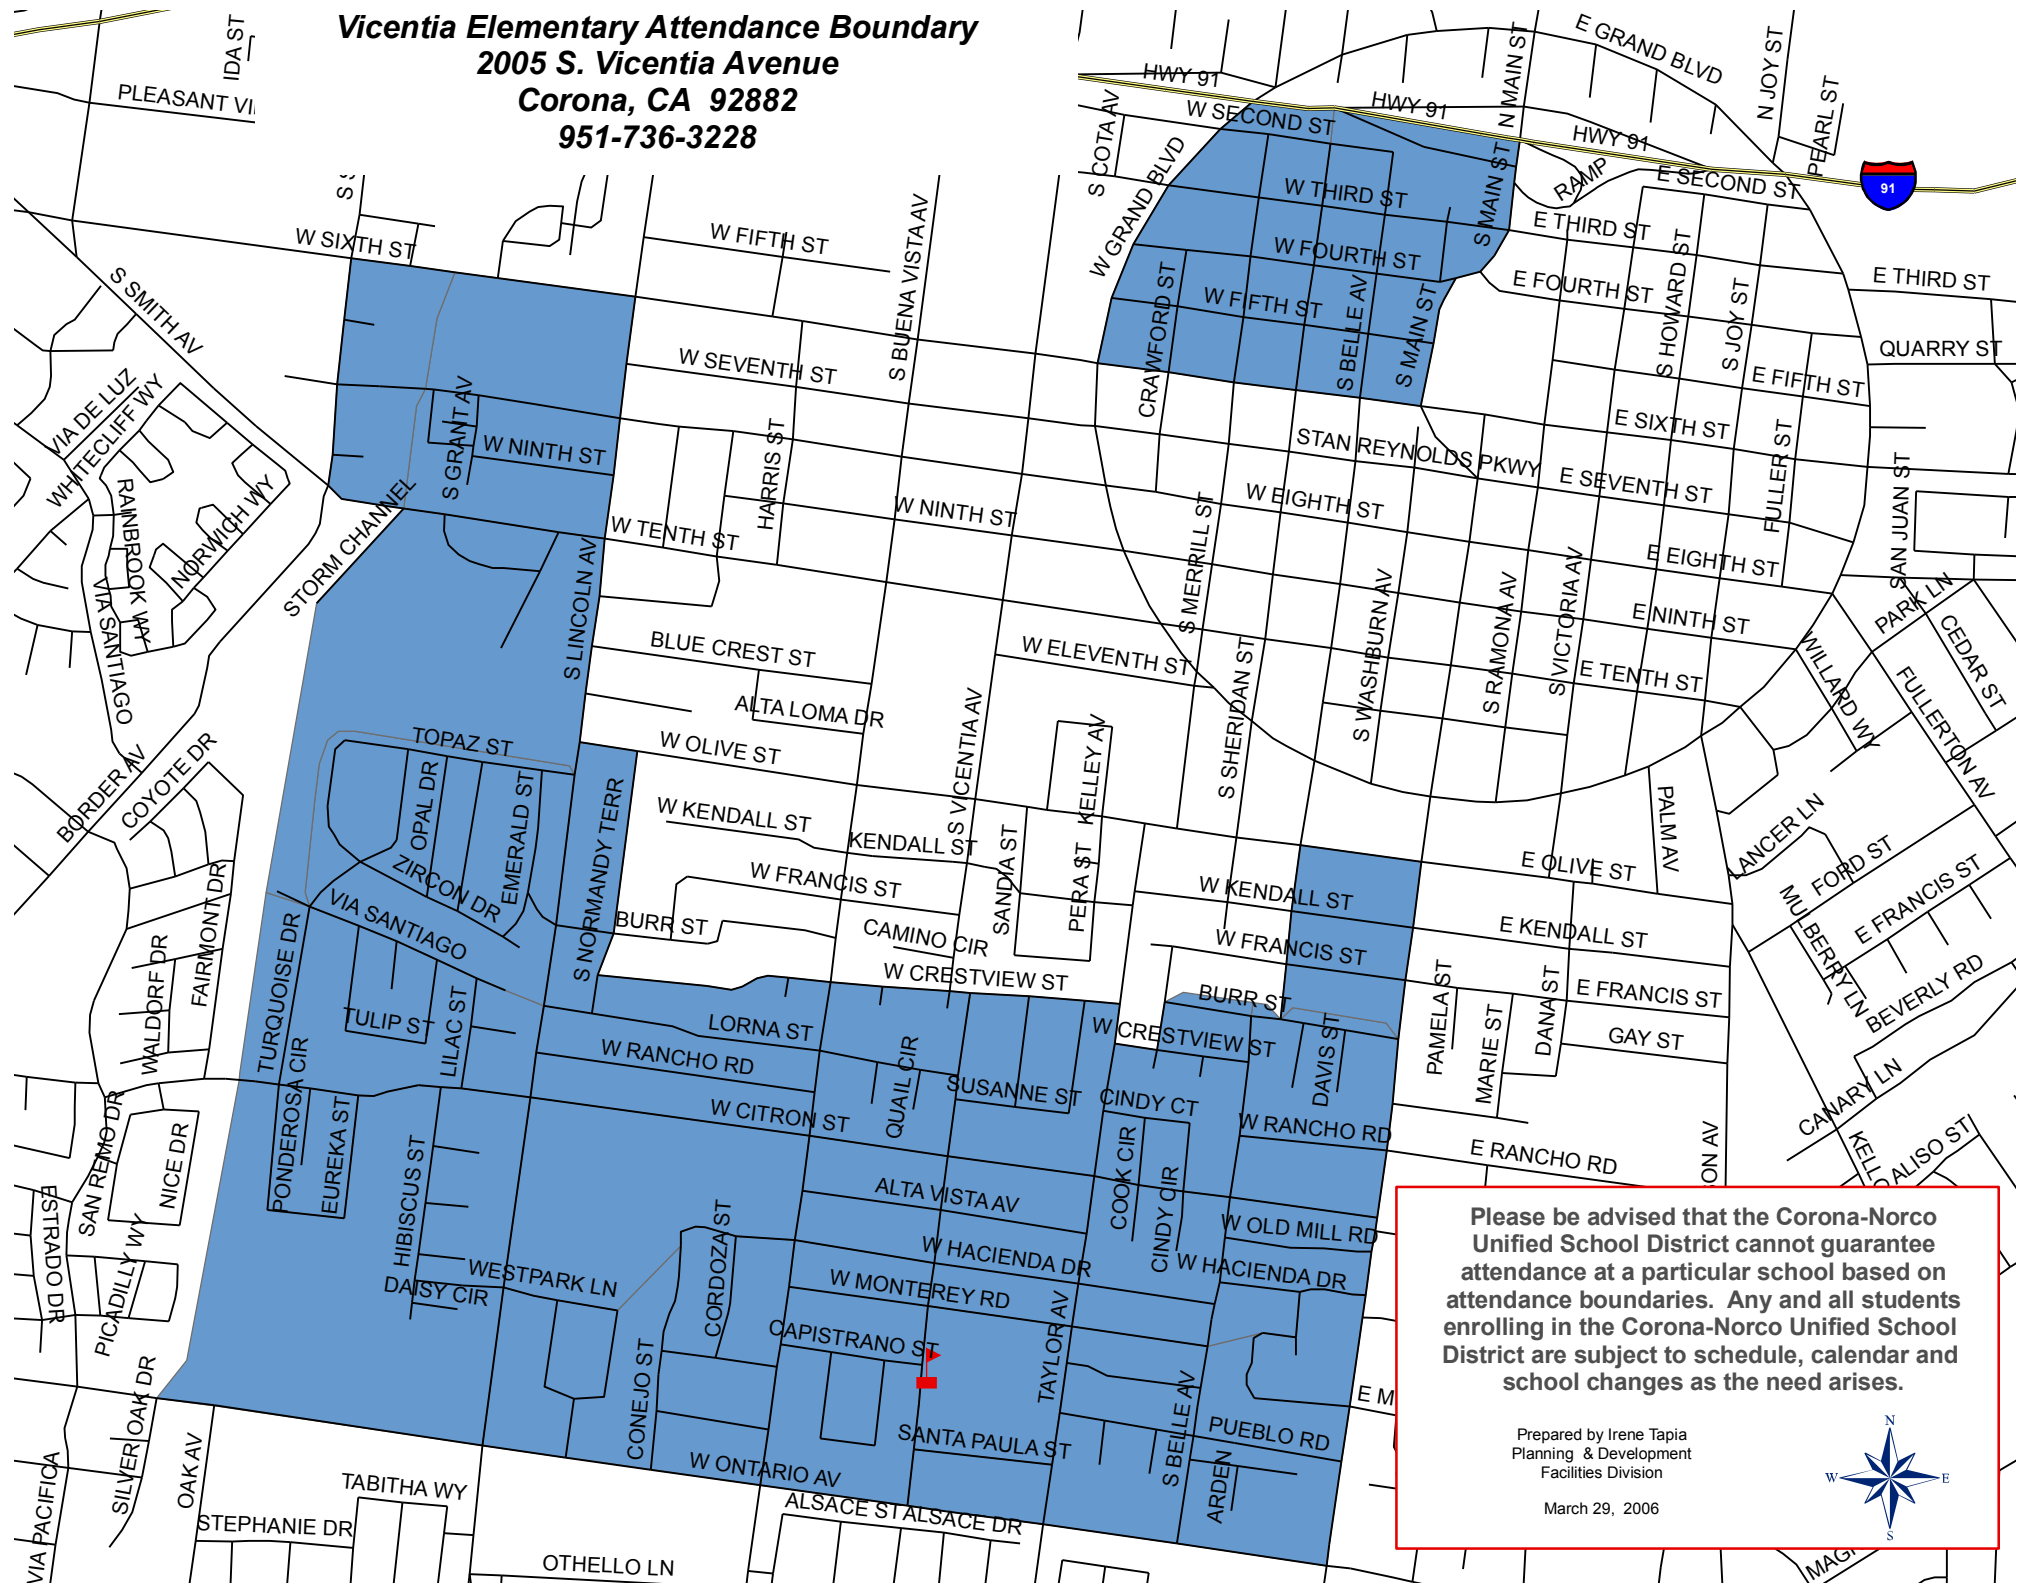

Vicentia Elementary Attendance Boundary
2005 S. Vicentia Avenue
Corona, CA 92882
951-736-3228

Please be advised that the Corona-Norco Unified School District cannot guarantee attendance at a particular school based on attendance boundaries. Any and all students enrolling in the Corona-Norco Unified School District are subject to schedule, calendar and school changes as the need arises.