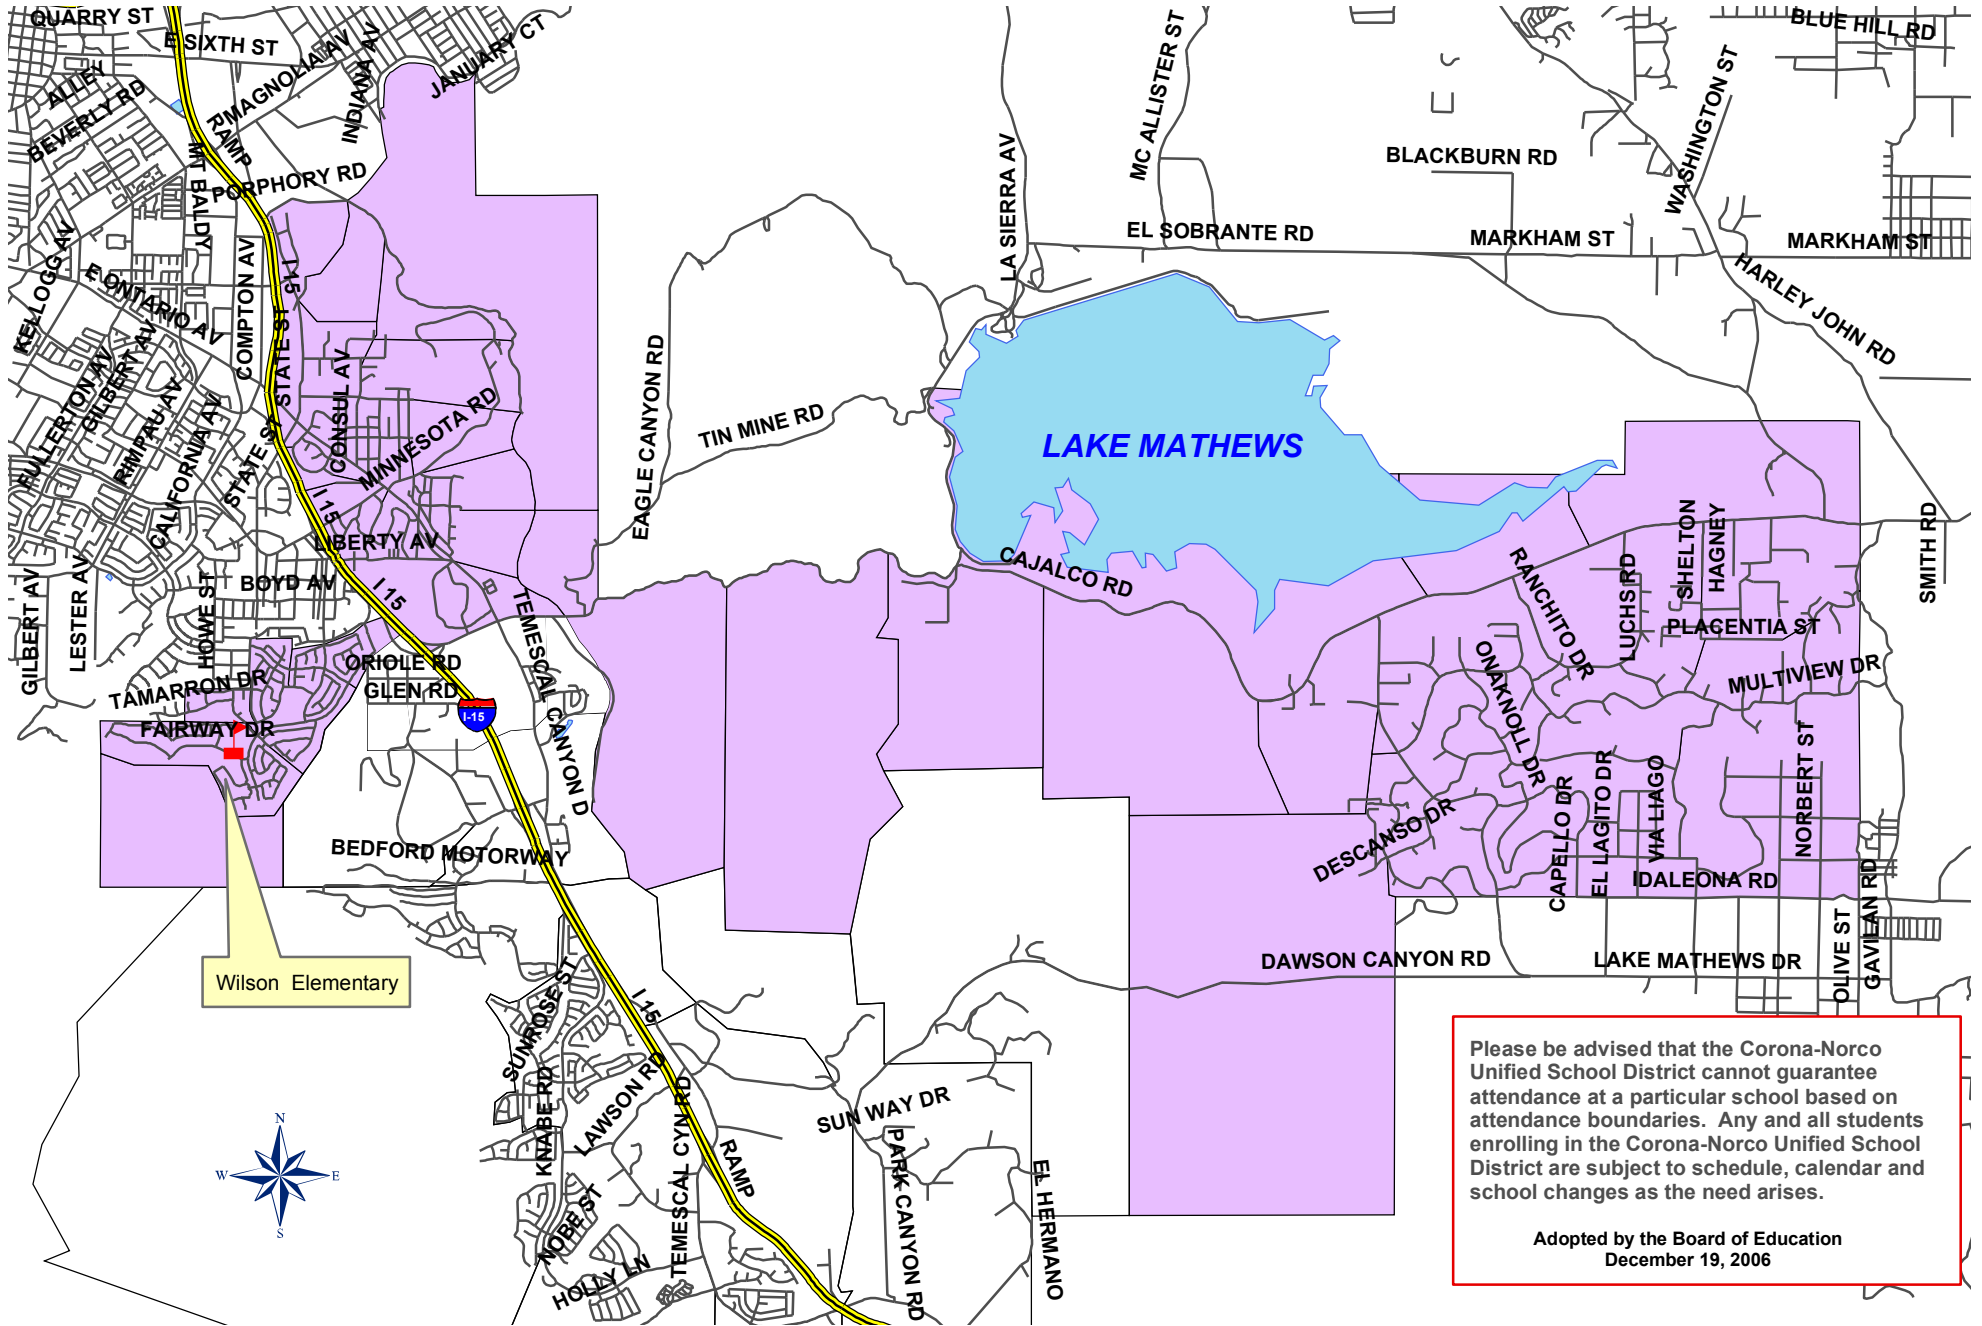

Wilson Elementary
1750 Spyglass Drive
Corona, CA 92883
951-739-5820

 Wilson Elementary
 School of Attendance Boundary

Please be advised that the Corona-Norco Unified School District cannot guarantee attendance at a particular school based on attendance boundaries. Any and all students enrolling in the Corona-Norco Unified School District are subject to schedule, calendar and school changes as the need arises.