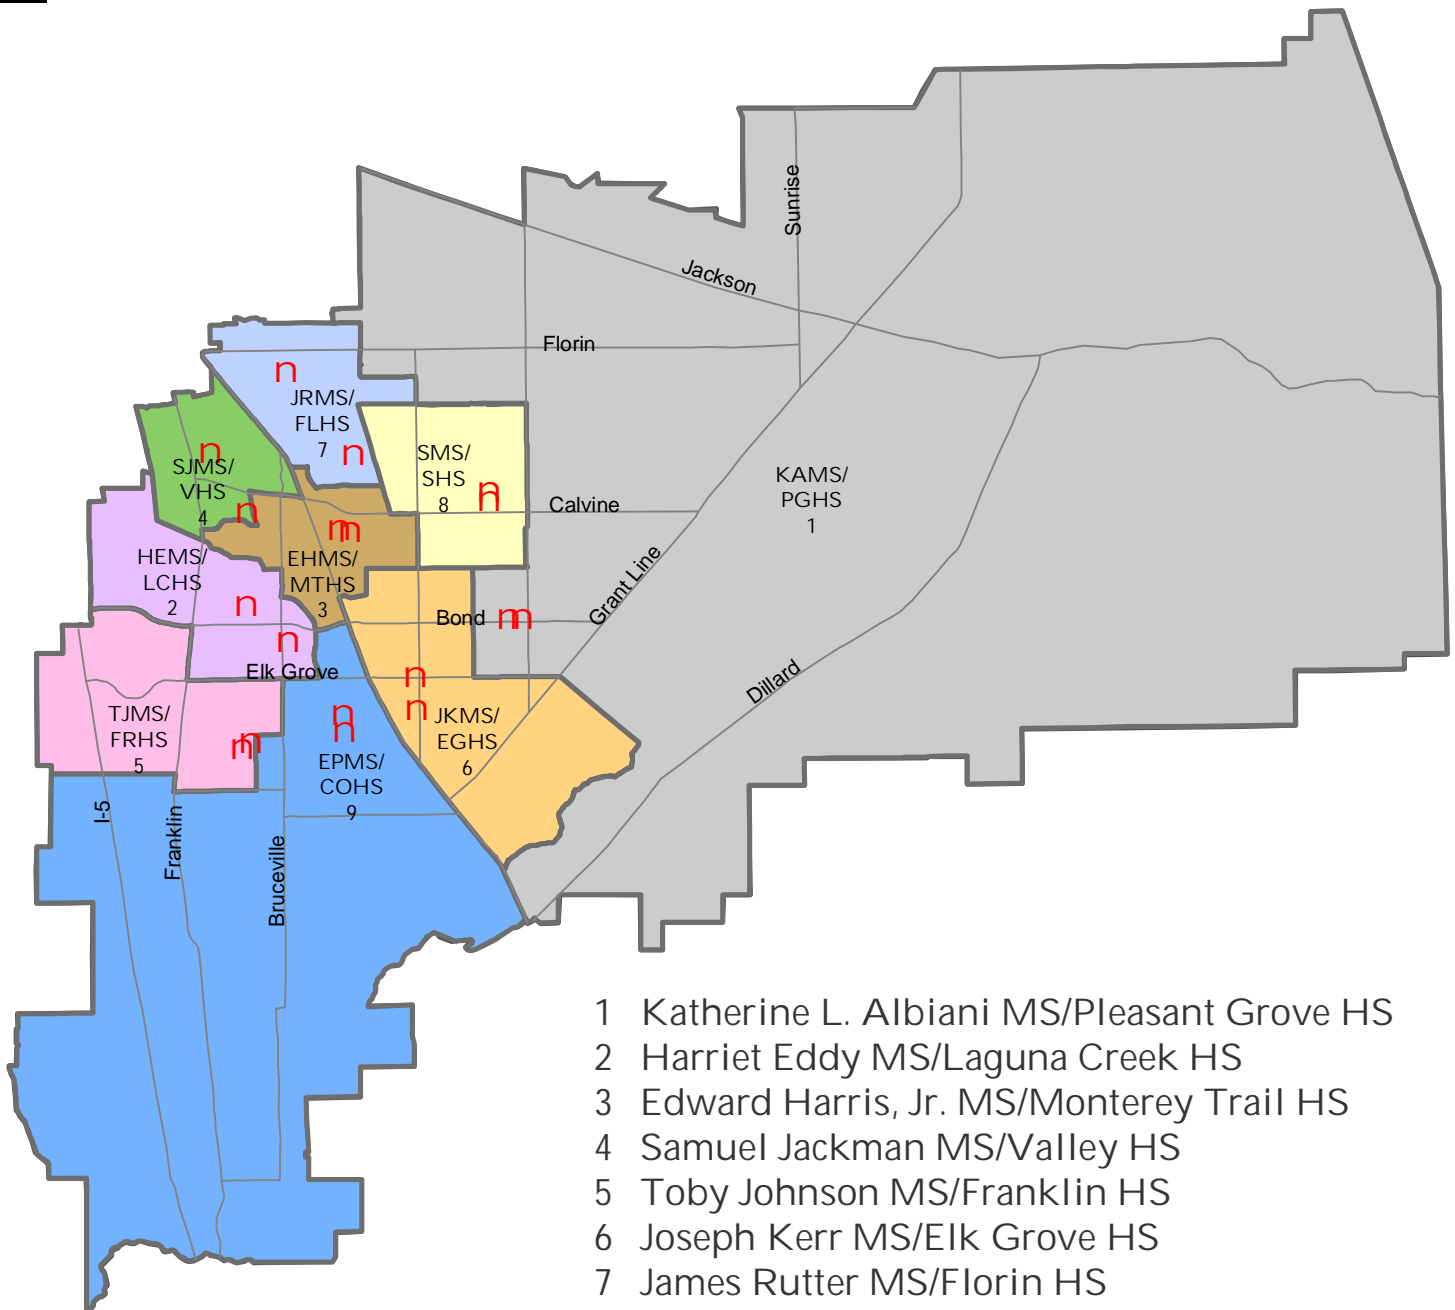

Elk Grove Unified School District Secondary Attendance Areas 2009-2010

- 1 Katherine L. Albiani MS/Pleasant Grove HS
- 2 Harriet Eddy MS/Laguna Creek HS
- 3 Edward Harris, Jr. MS/Monterey Trail HS
- 4 Samuel Jackman MS/Valley HS
- 5 Toby Johnson MS/Franklin HS
- 6 Joseph Kerr MS/Elk Grove HS
- 7 James Rutter MS/Florin HS
- 8 T.R. Smedberg MS/Sheldon HS
- 9 Elizabeth Pinkerton MS/Cosumnes Oaks HS