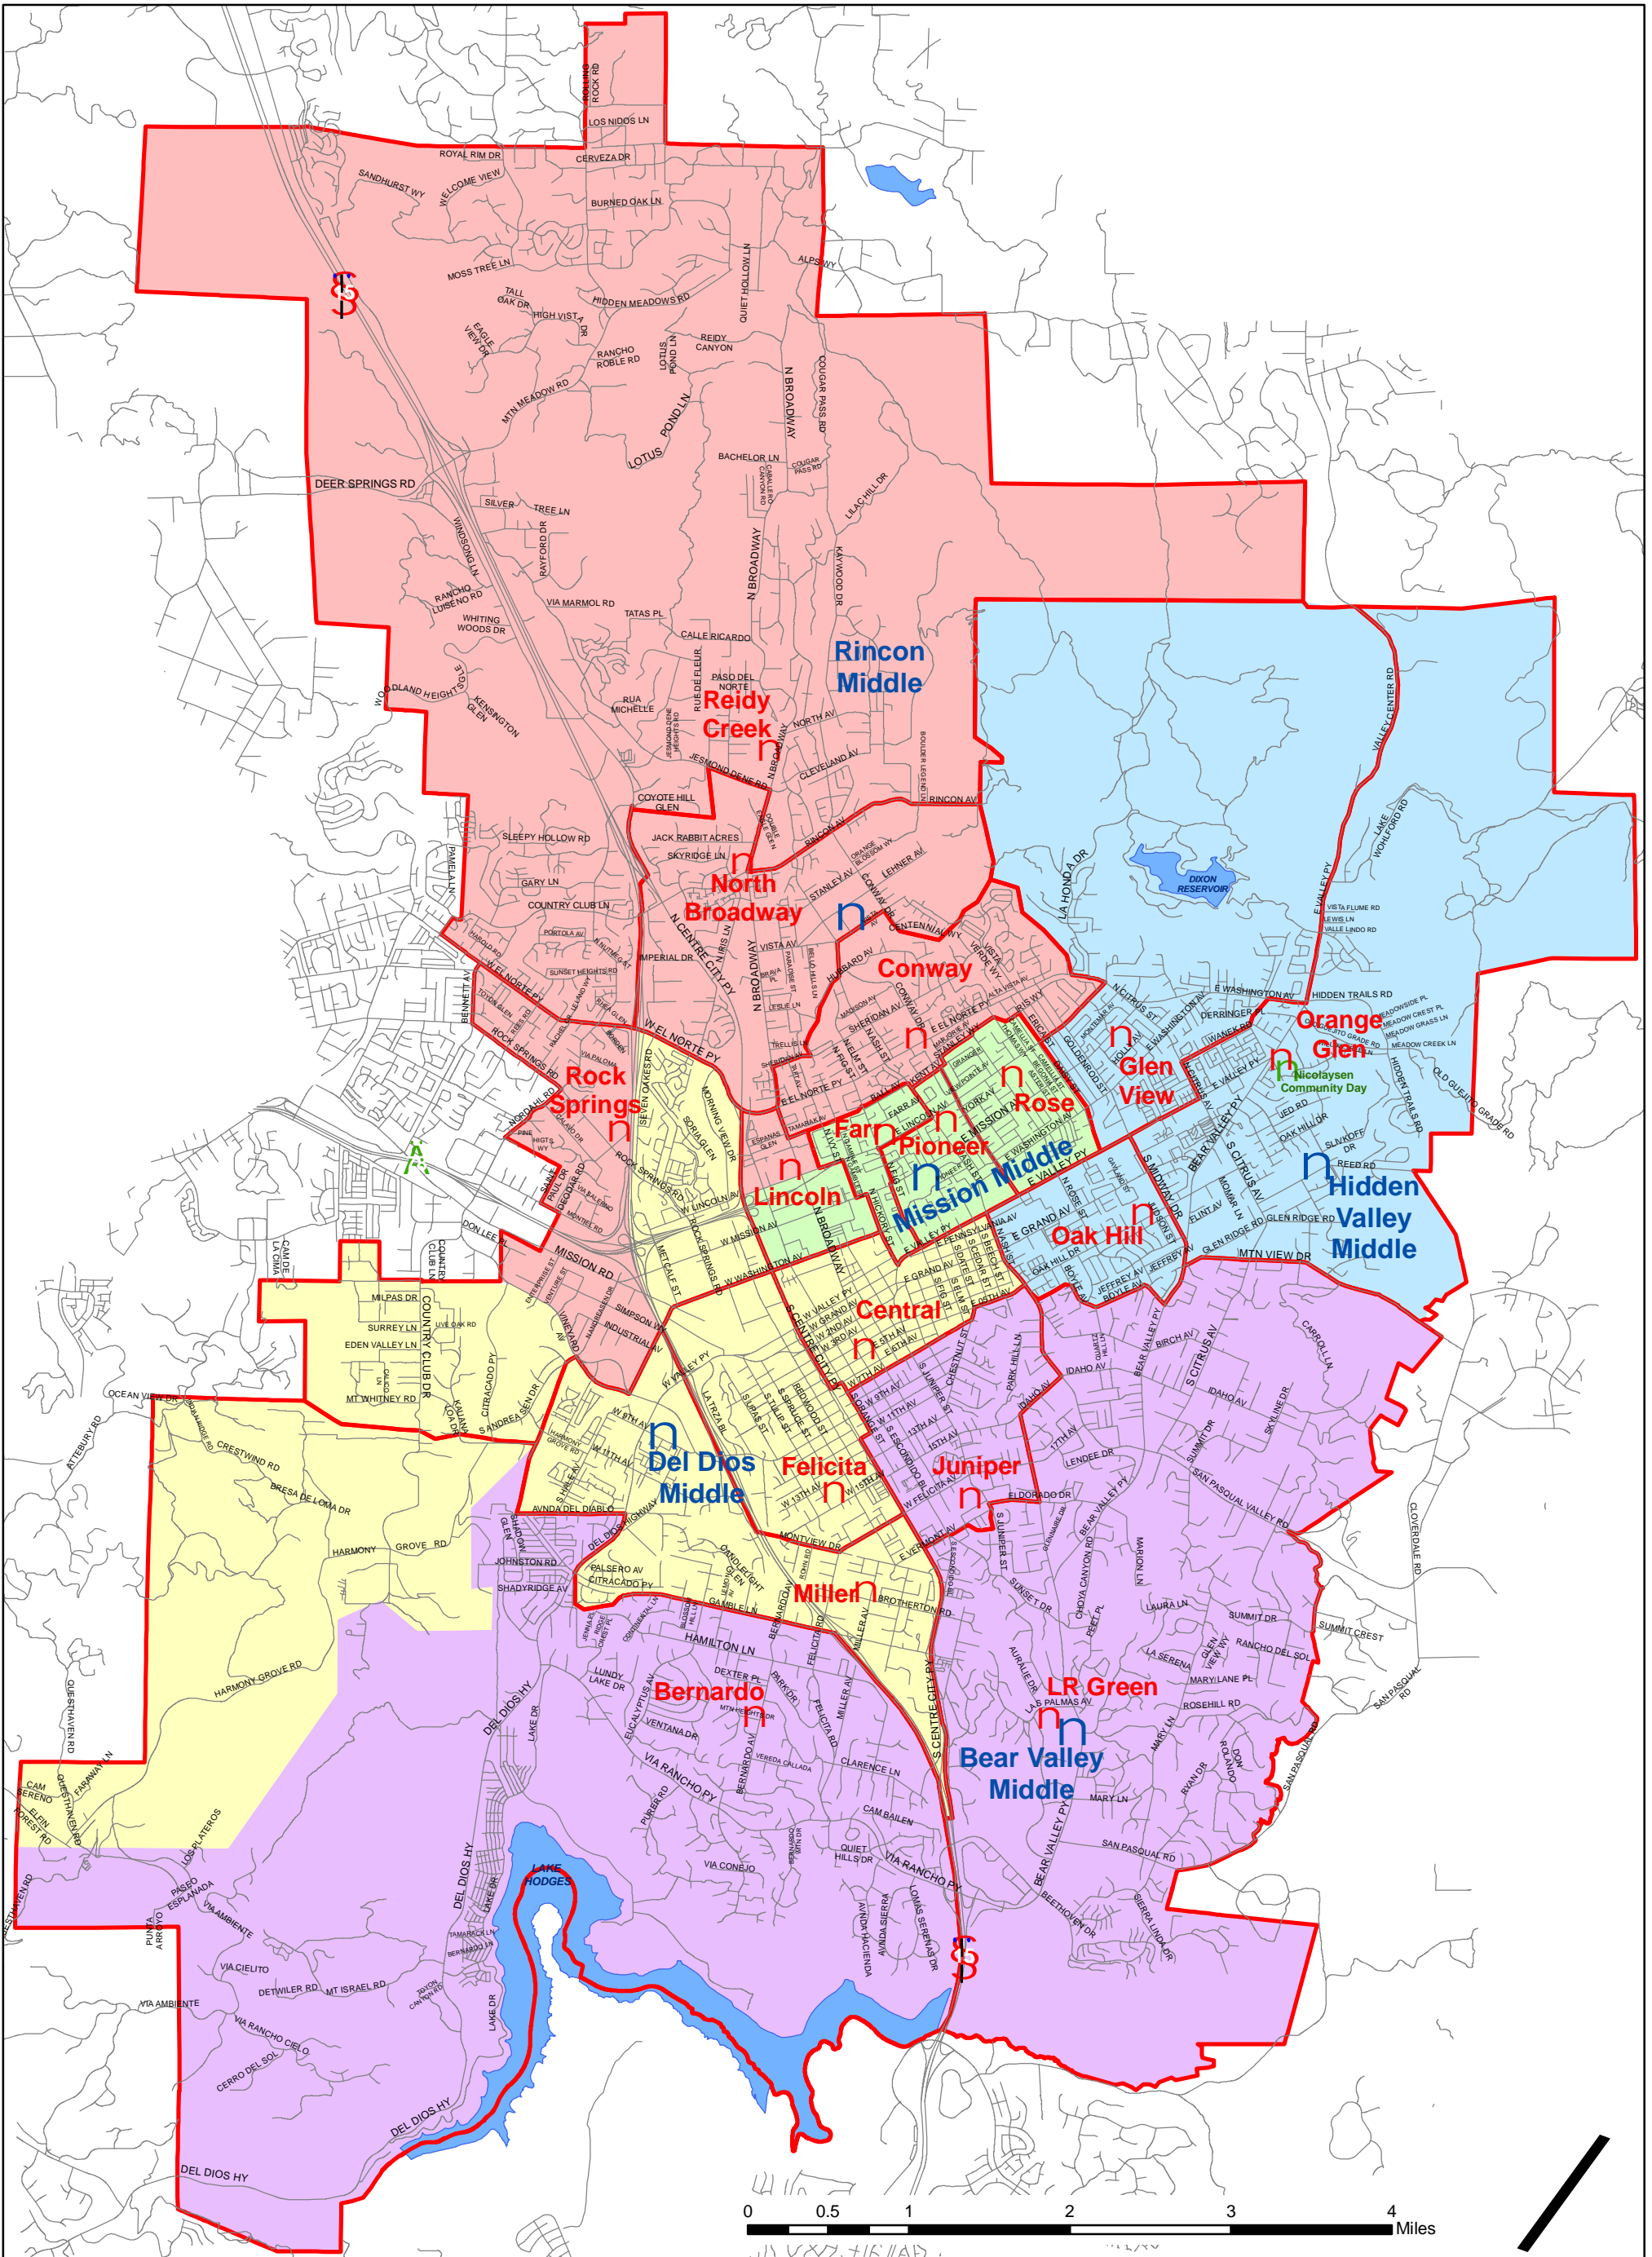

ESCONDIDO UNION SCHOOL DISTRICT Elementary & Middle School Boundaries

LEGEND		Middle School Boundaries	
	Elementary Schools		Middle Schools
	Elementary School Boundaries		Special Needs School
			Rincon
			Del Dios
			Hidden Valley
			Mission
			Bear Valley

Note: These Attendance Areas are currently in effect. However, attendance boundaries are always subject to change. The District assumes no responsibility for any changes or adverse consequences from reliance upon this map; it is provided for general reference only. Contact the District Office (760) 432-2382 to verify the school of attendance for any specific address.

Map Date: December 2006