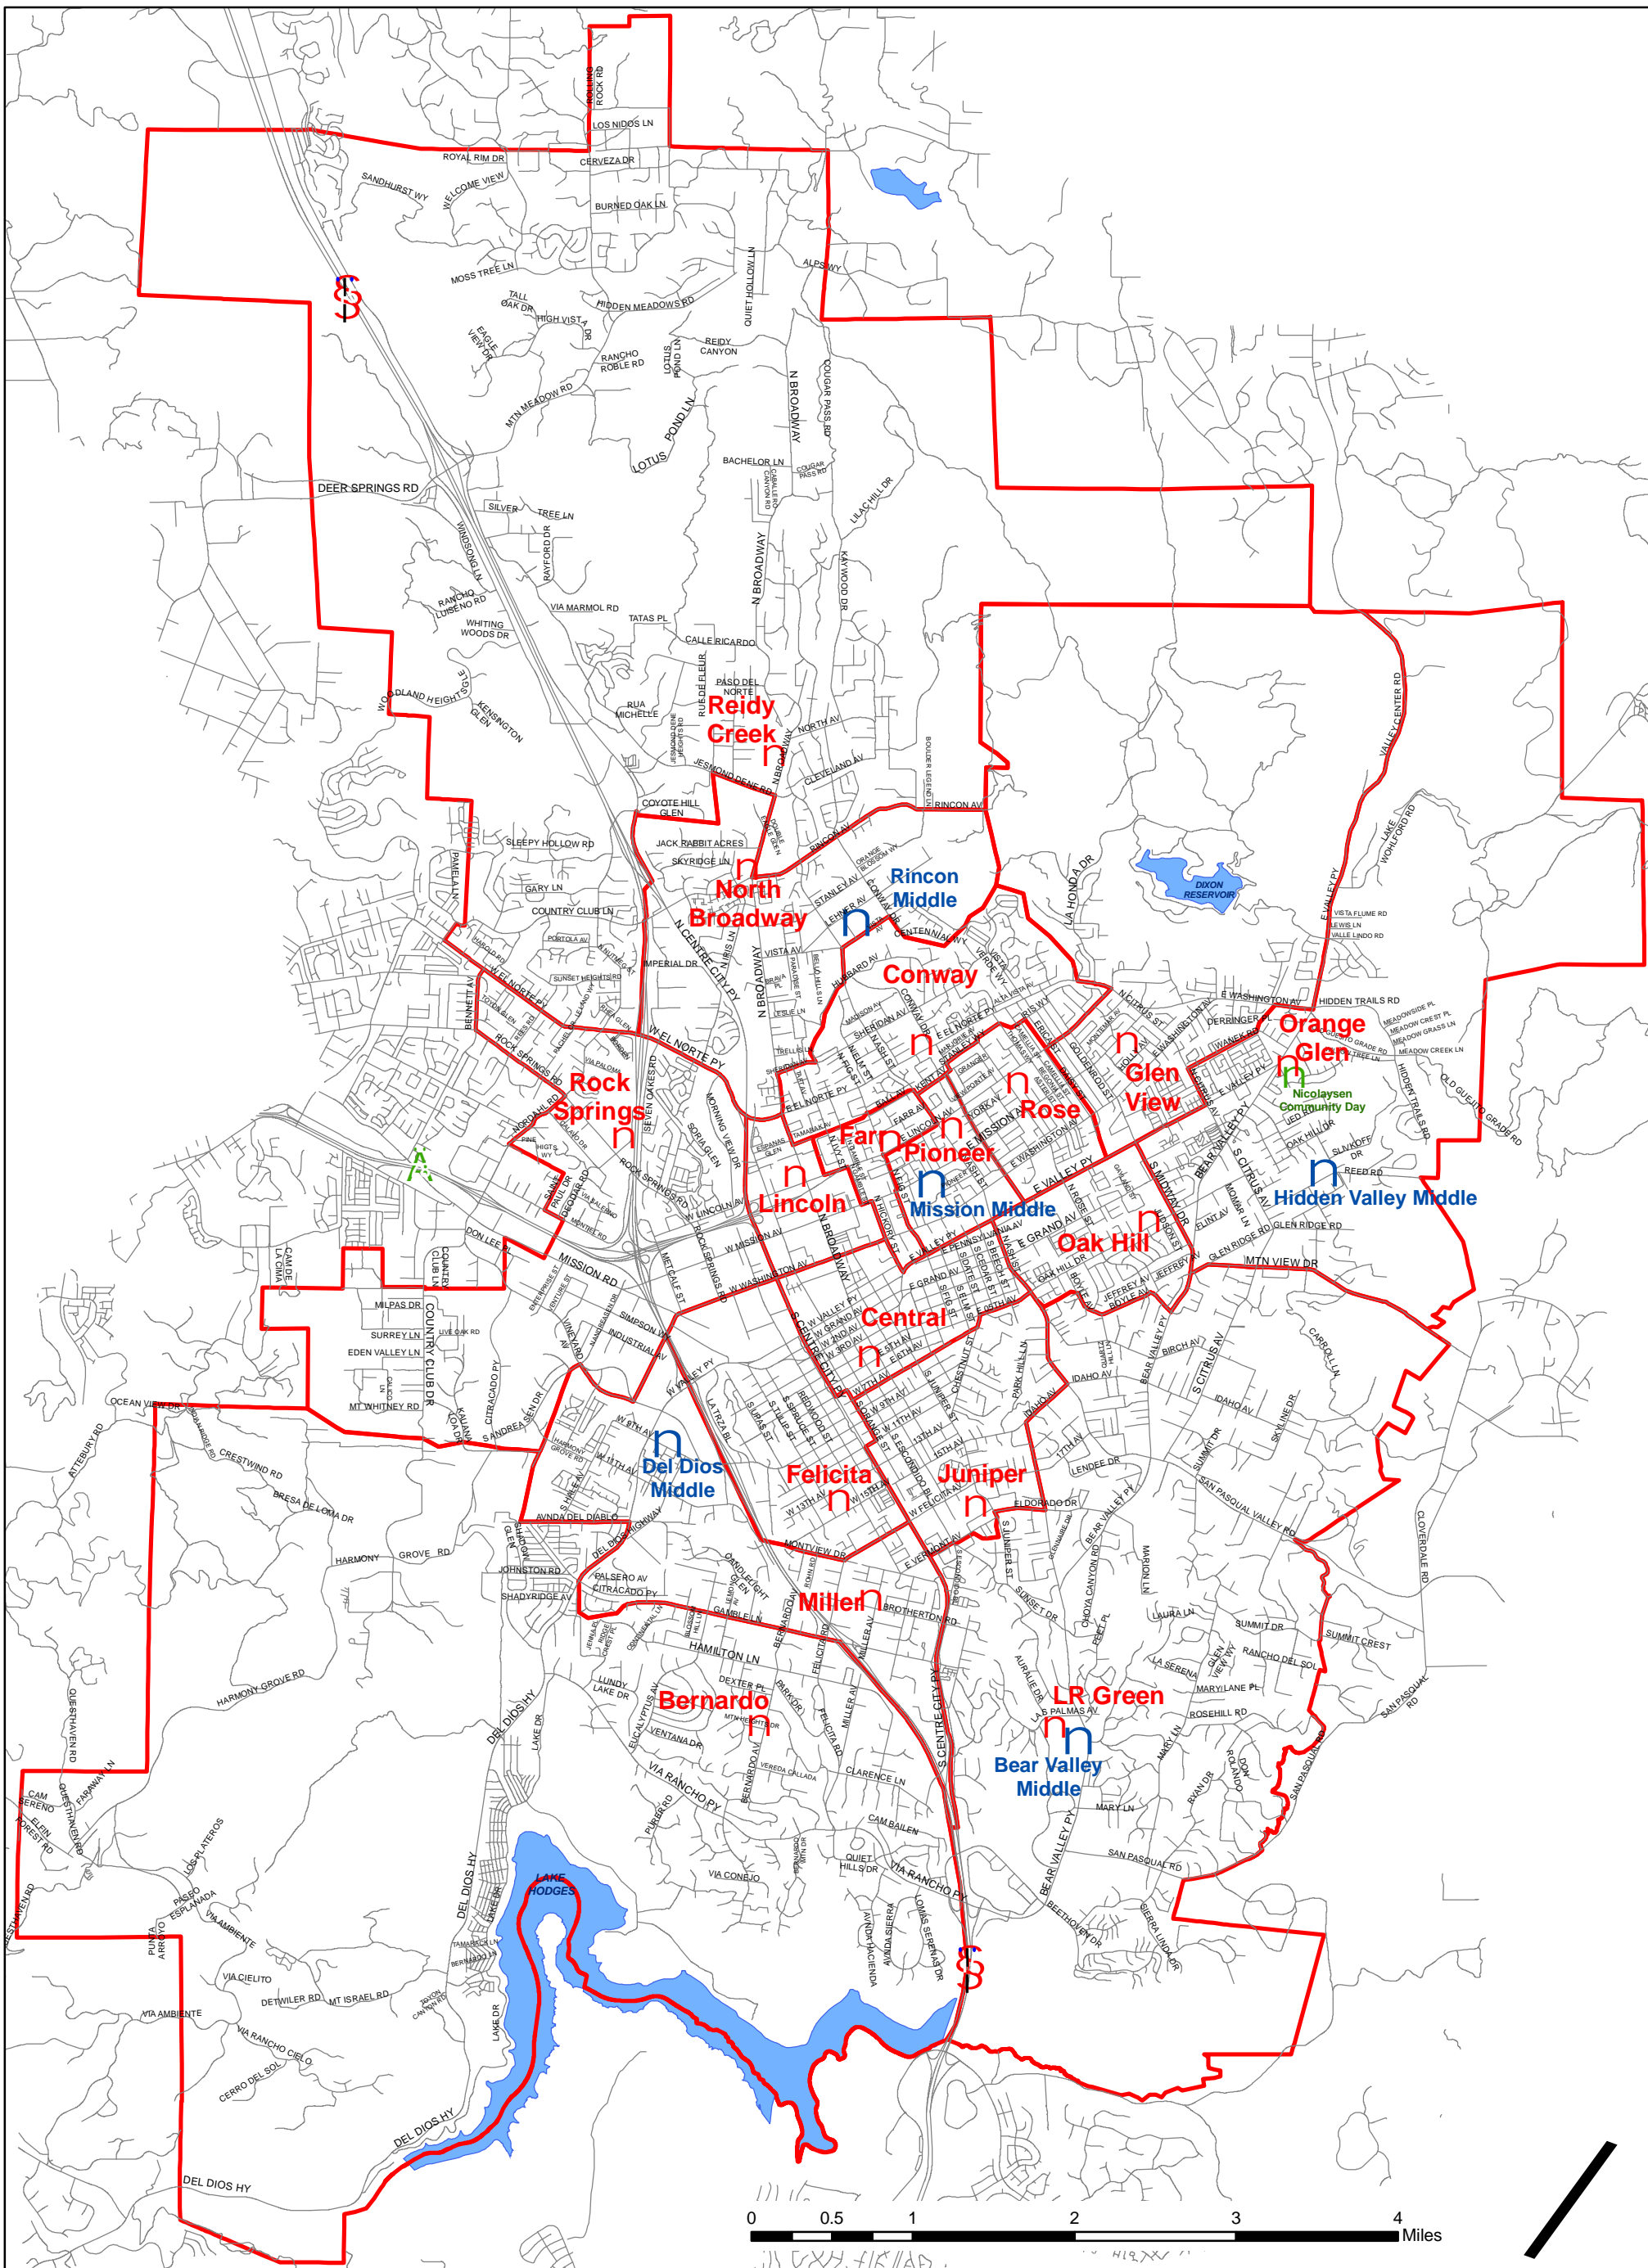

ESCONDIDO UNION SCHOOL DISTRICT

Elementary School Boundaries

Legend

- n Elementary Schools
- n Middle Schools
- Elementary School Boundaries
- n Special Needs School

Note: These Attendance Areas are currently in effect. However, attendance boundaries are always subject to change. The District assumes no responsibility for any changes or adverse consequences from reliance upon this map; it is provided for general reference only. Contact the District Office (760) 432-2382 to verify the school of attendance for any specific address.

Map Date: December 2006