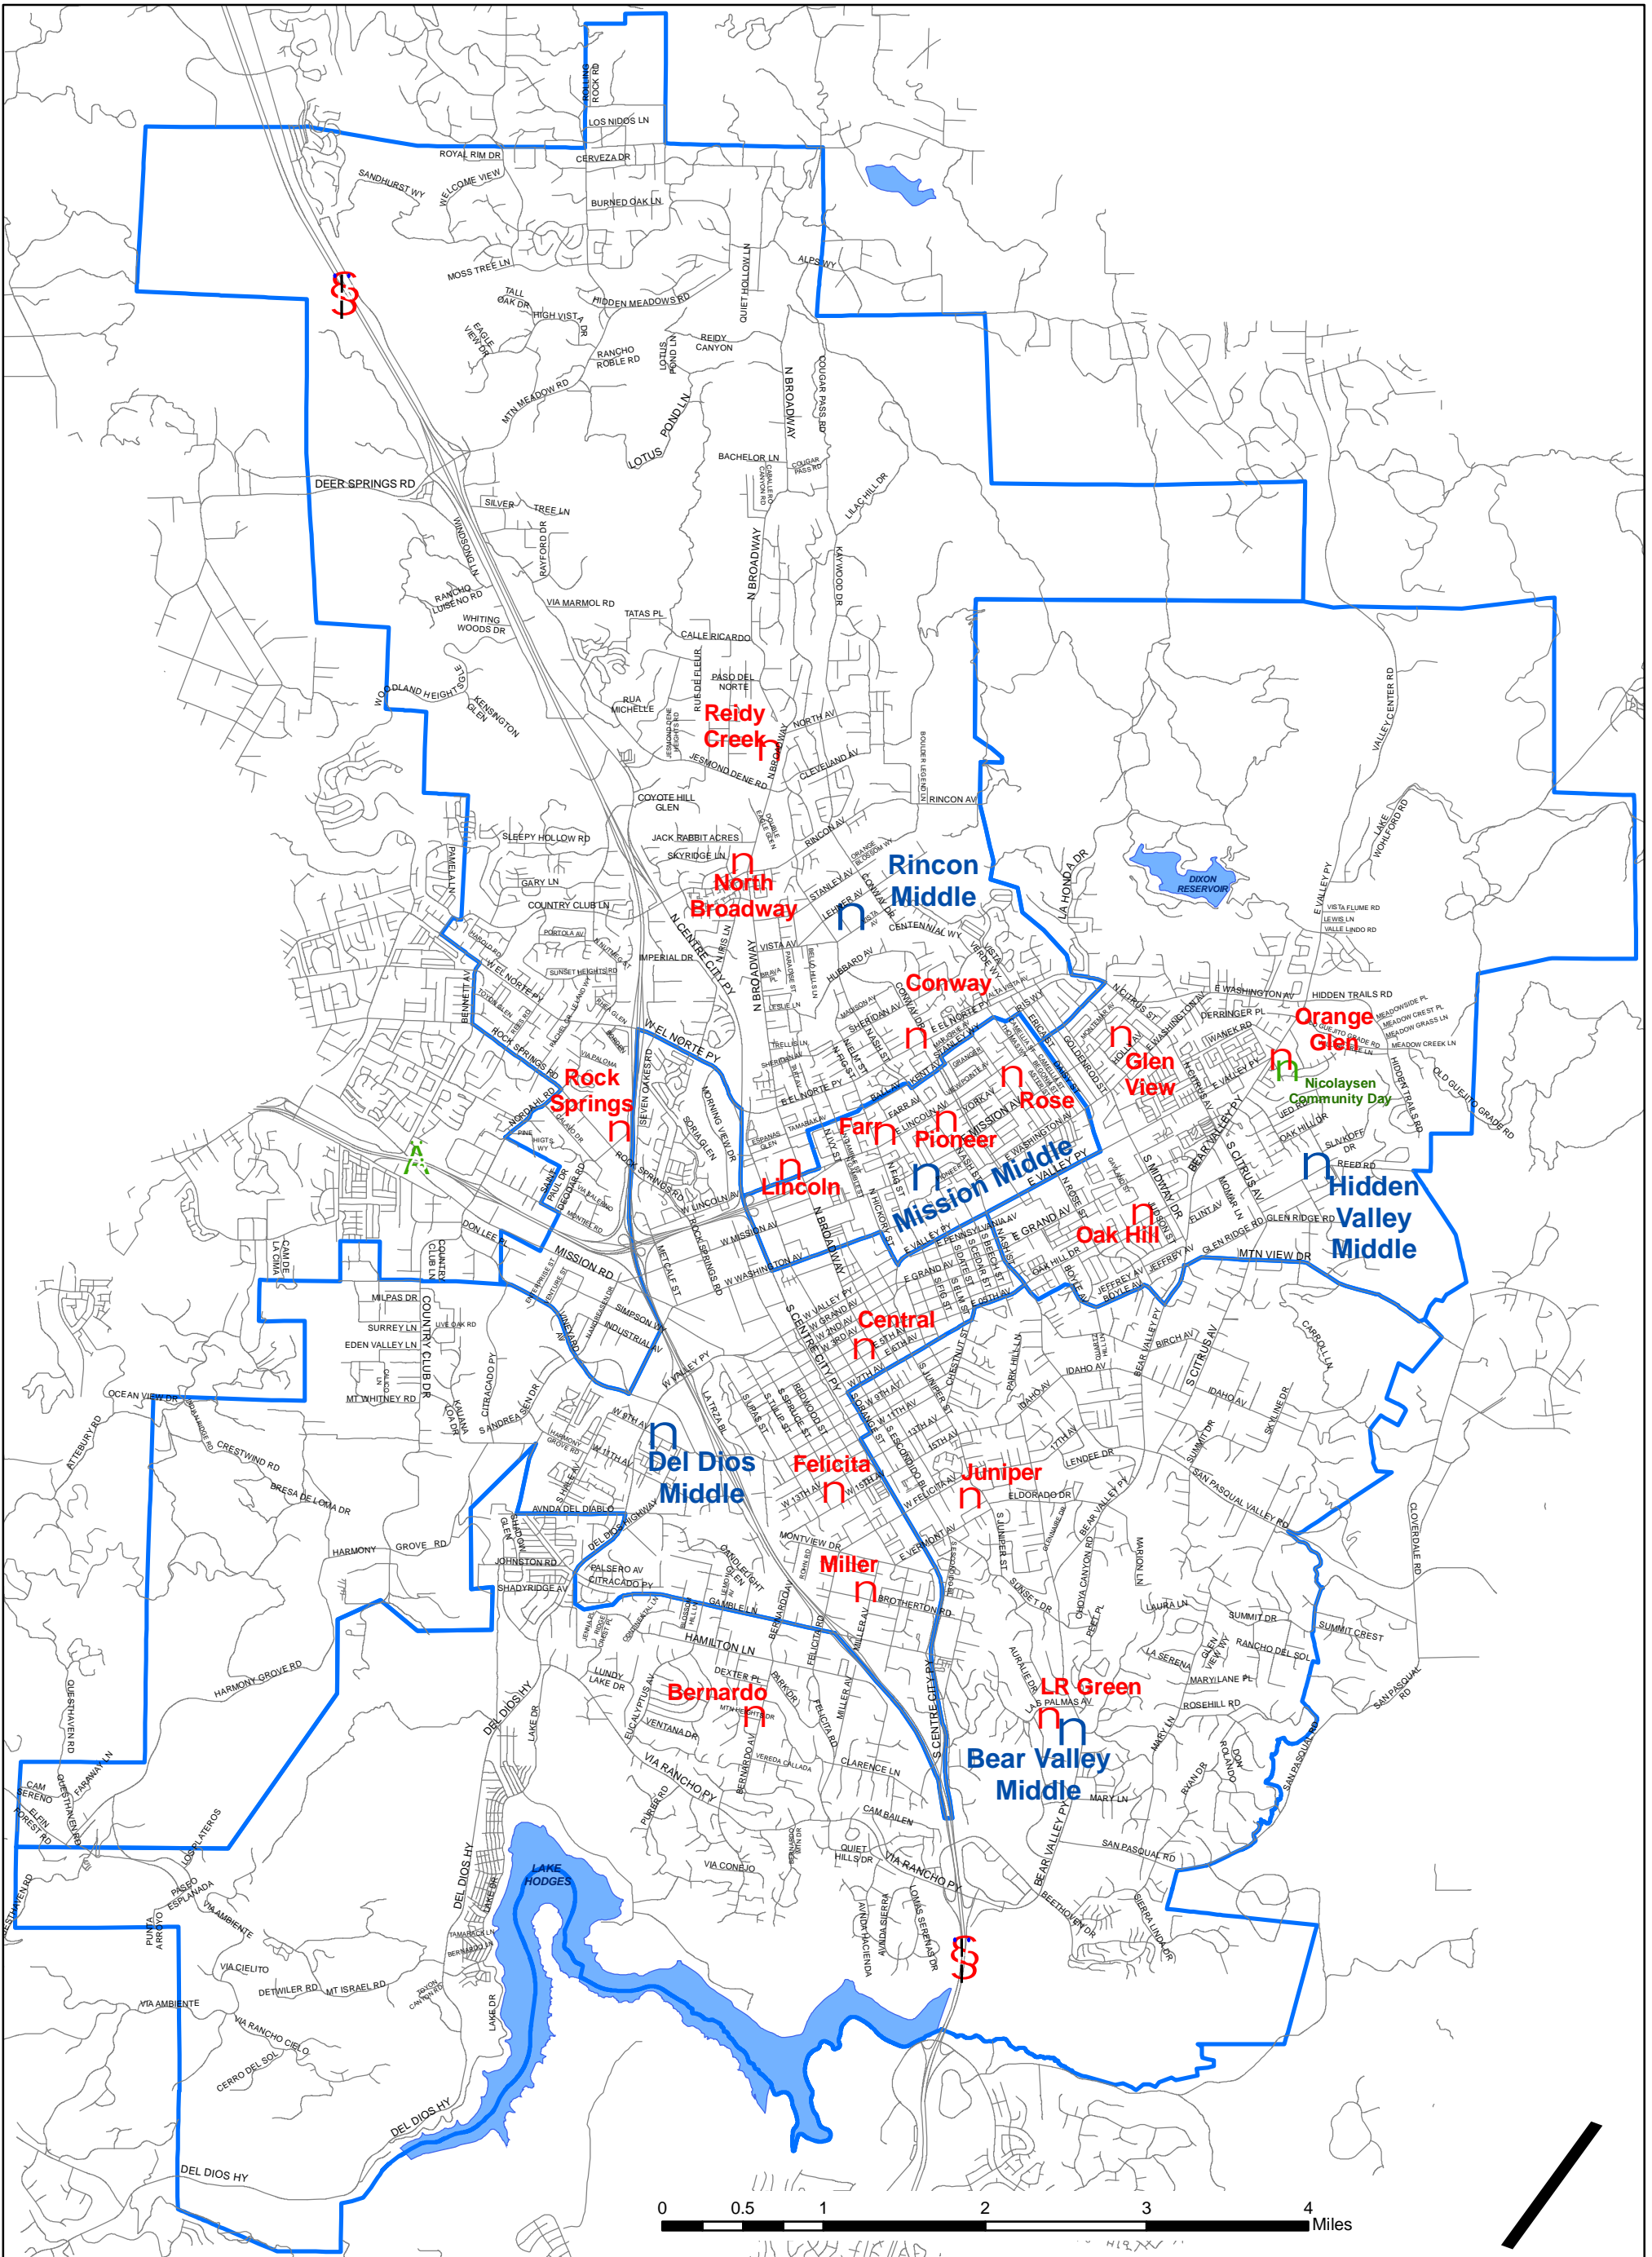

ESCONDIDO UNION SCHOOL DISTRICT Middle School Boundaries

Legend	
	Elementary Schools
	Special Needs School
	Middle Schools
	Middle School Boundaries

Note: These Attendance Areas are currently in effect. However, attendance boundaries are always subject to change. The District assumes no responsibility for any changes or adverse consequences from reliance upon this map; it is provided for general reference only. Contact the District Office (760) 432-2382 to verify the school of attendance for any specific address.

Map Date: December 2006