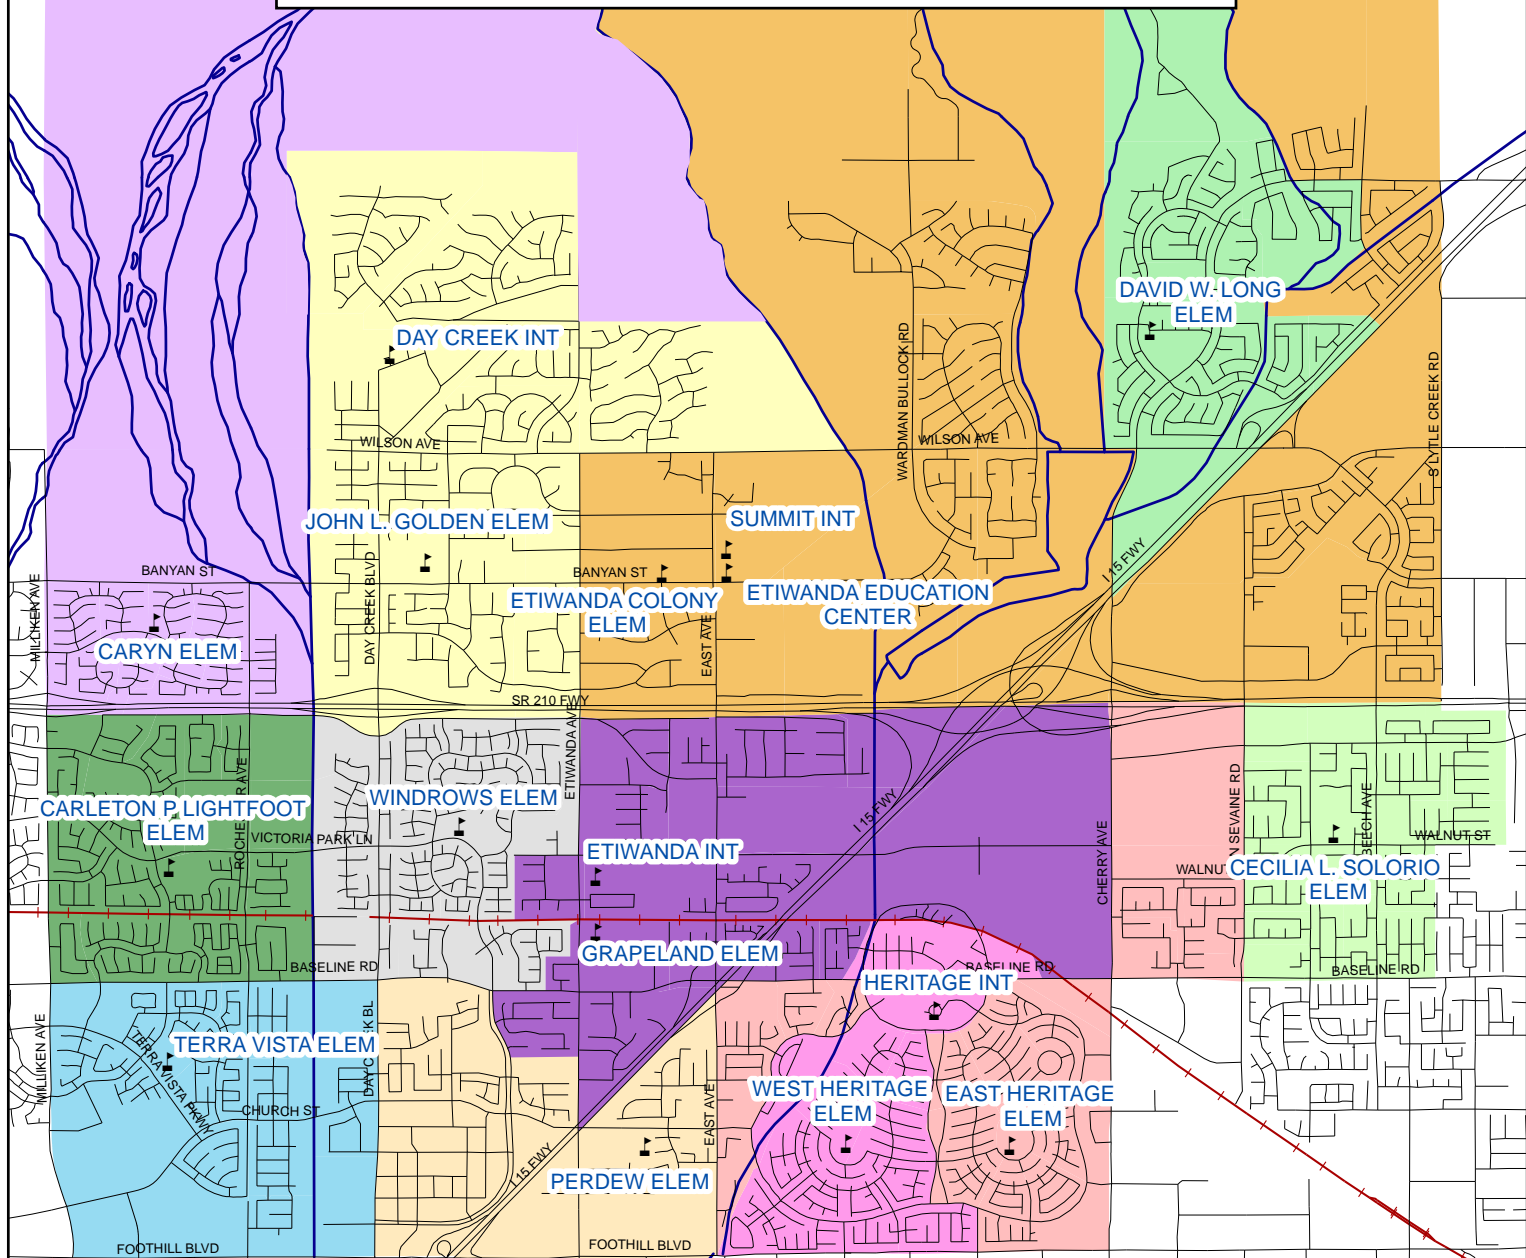

# ETIWANDA SCHOOL DISTRICT Elementary / Intermediate School Attendance Area Boundaries

## ATTENDANCE AREAS

### SCHOOLS

- WINDROWS ELEM / ETIWANDA INT
- CARYN ELEM / DAY CREEK INT
- WEST HERITAGE ELEM / HERITAGE INT
- CARLETON P LIGHTFOOT ELEM / DAY CREEK INT
- EAST HERITAGE ELEM / HERITAGE INT
- TERRA VISTA ELEM / ETIWANDA INT
- DAVID W. LONG ELEM / SUMMIT INT
- CECILIA L SOLORIO ELEM / HERITAGE INT
- JOHN L GOLDEN ELEM / DAY CREEK INT
- GRAPELAND ELEM / ETIWANDA INT
- ETIWANDA COLONY ELEM / SUMMIT INT
- PERDEW ELEM / ETIWANDA INT

- schools
- streets
- railroad
- water